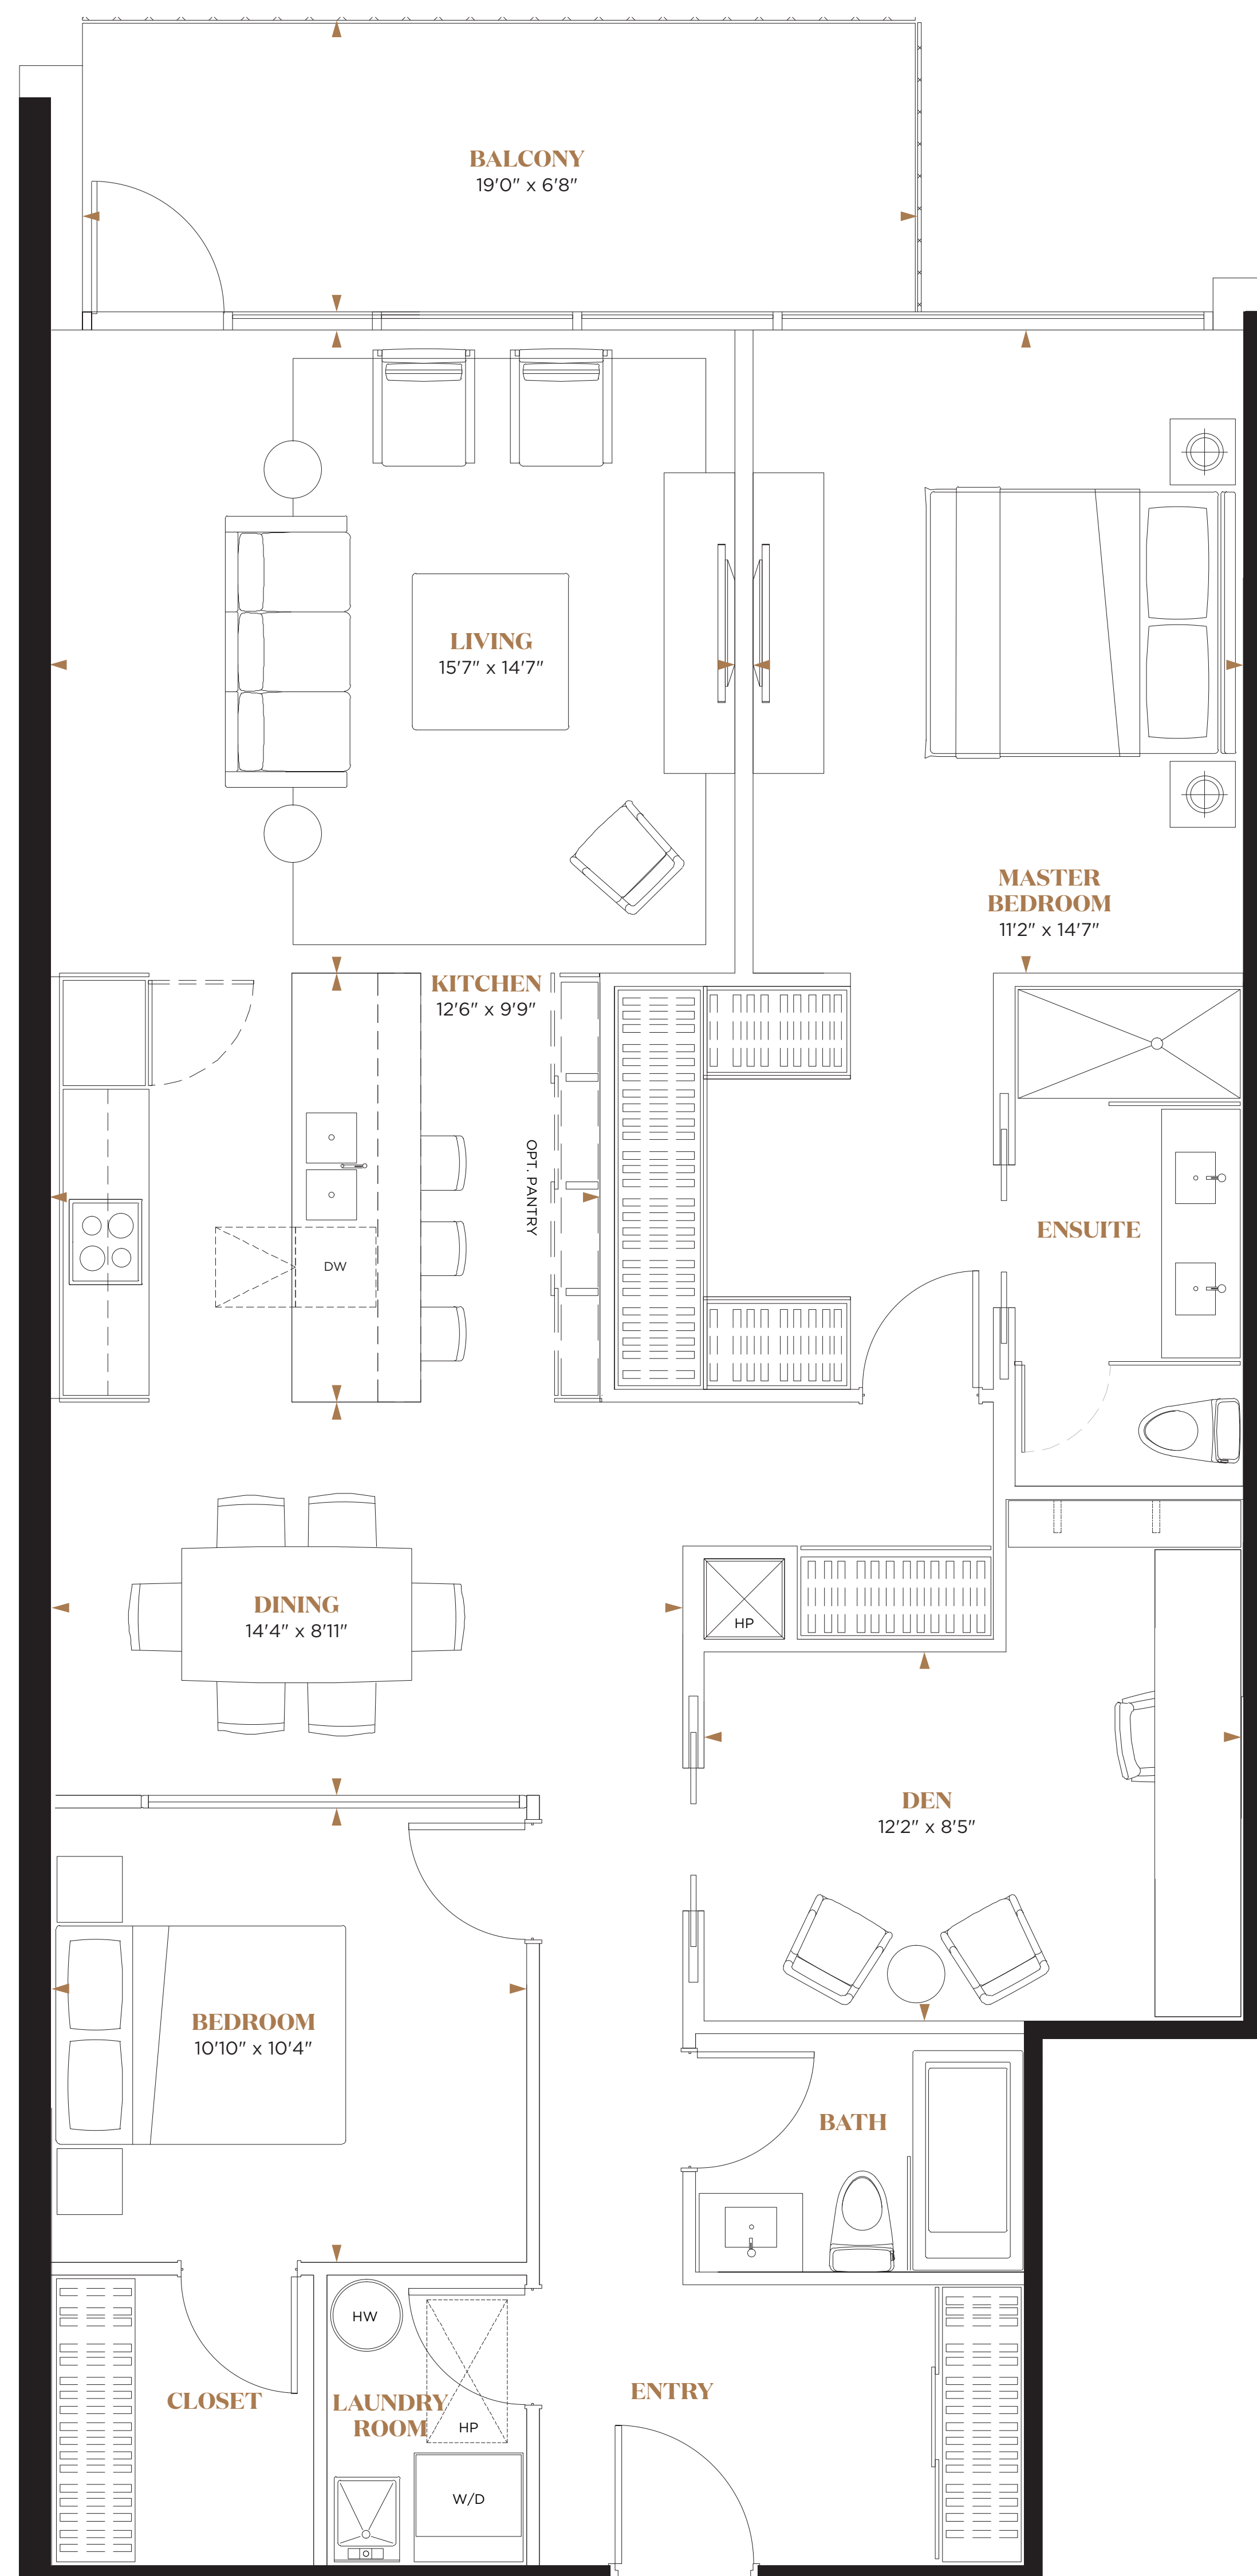

KAMIKAZE

2 BEDROOM + DEN
414 | 1,444 SQ. FT.
515 | 1,441 SQ. FT.
INTERIOR

ROOMS
2 Bedrooms • 2 Baths
Laundry Room • Den