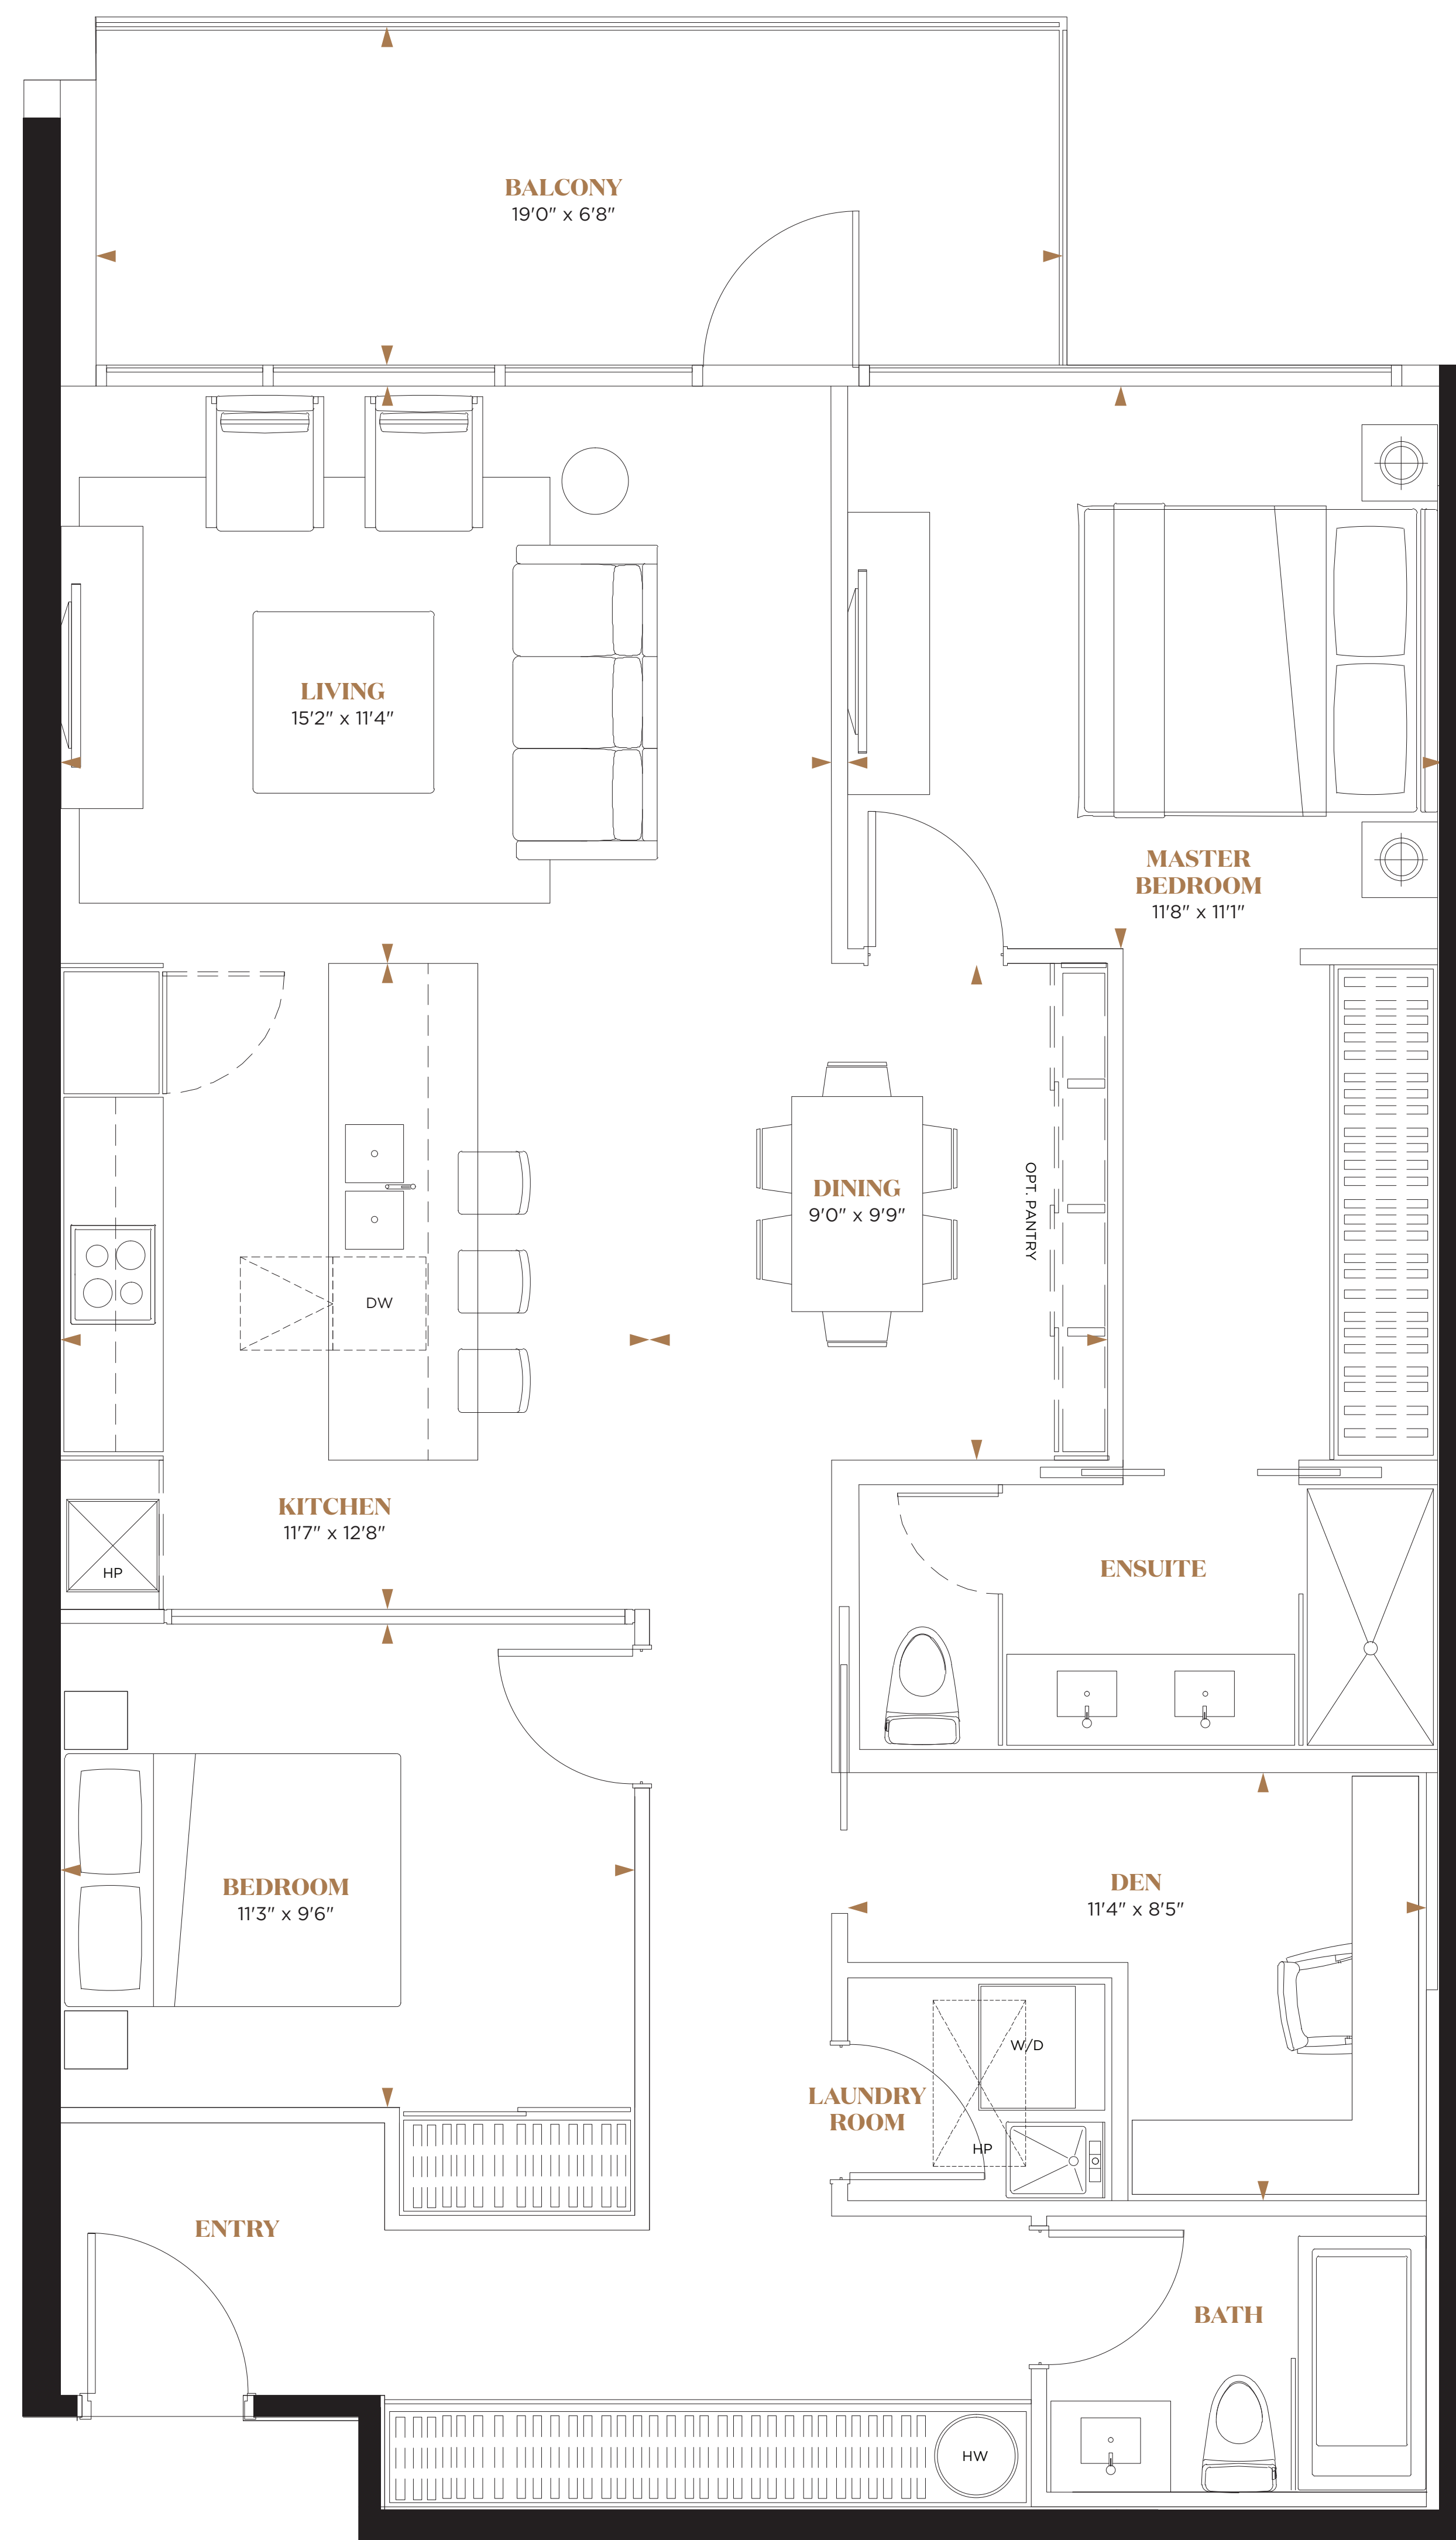

METROPOLITAN

2 BEDROOM + DEN 1,215 SQ. FT. INTERIOR

ROOMS

2 Bedrooms • 2 Baths
Laundry Room • Den