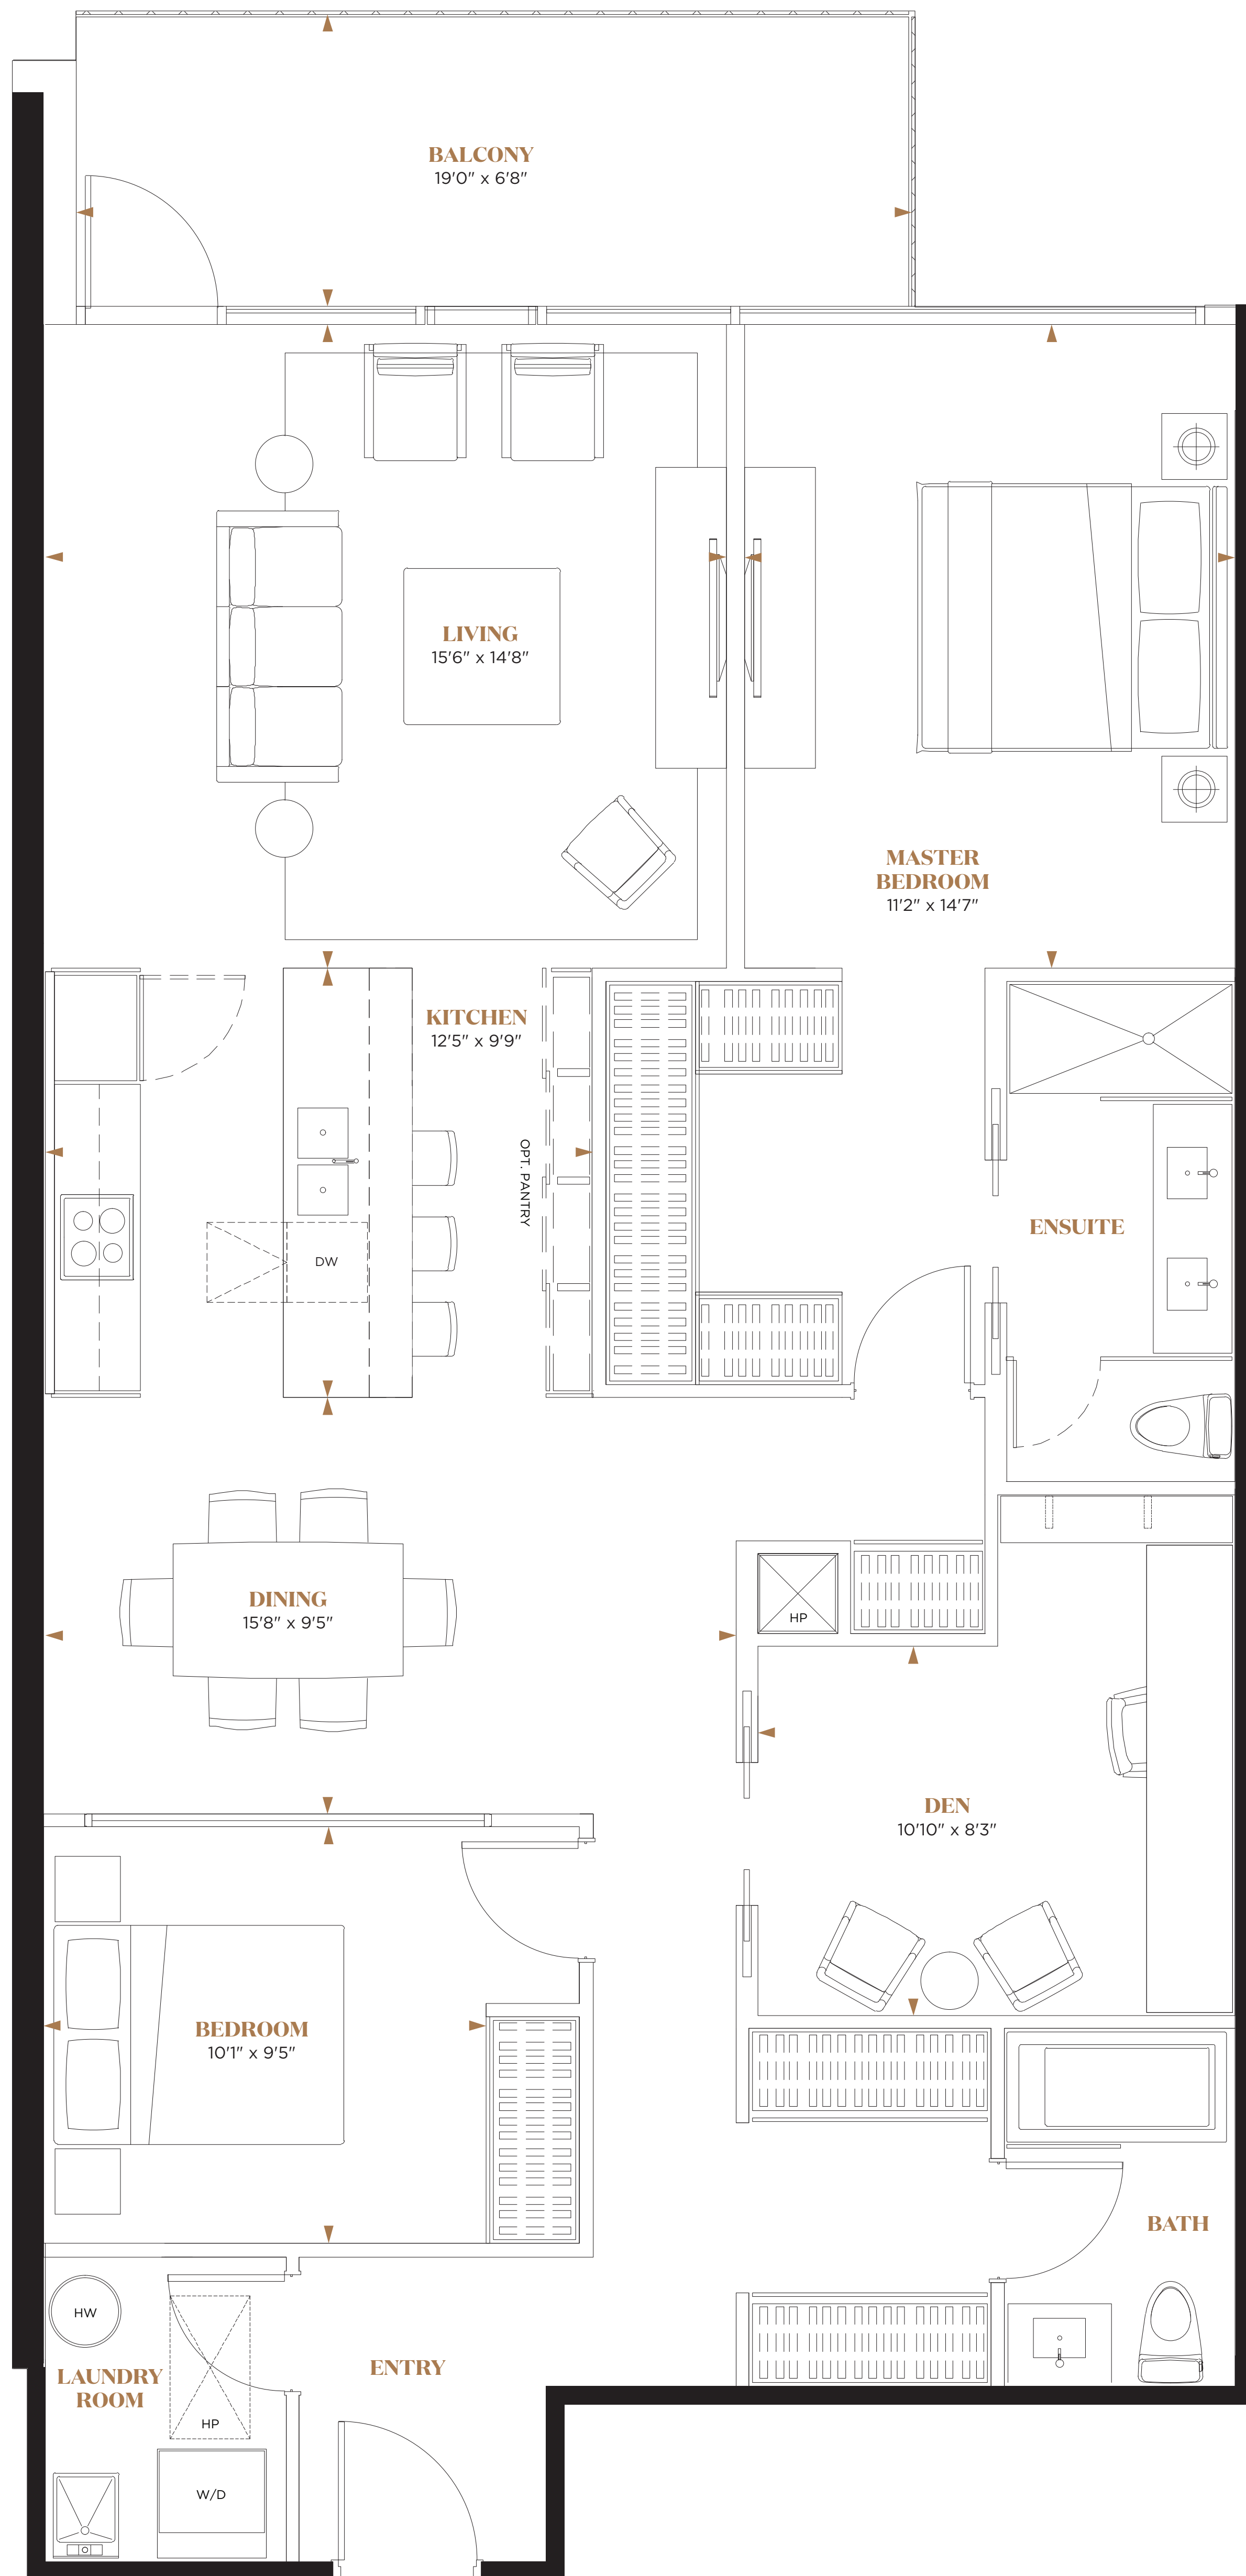

TEQUILA SUNRISE

2 BEDROOM + DEN
1,412 SQ. FT.
INTERIOR

ROOMS
2 Bedrooms • 2 Baths
Laundry Room • Den