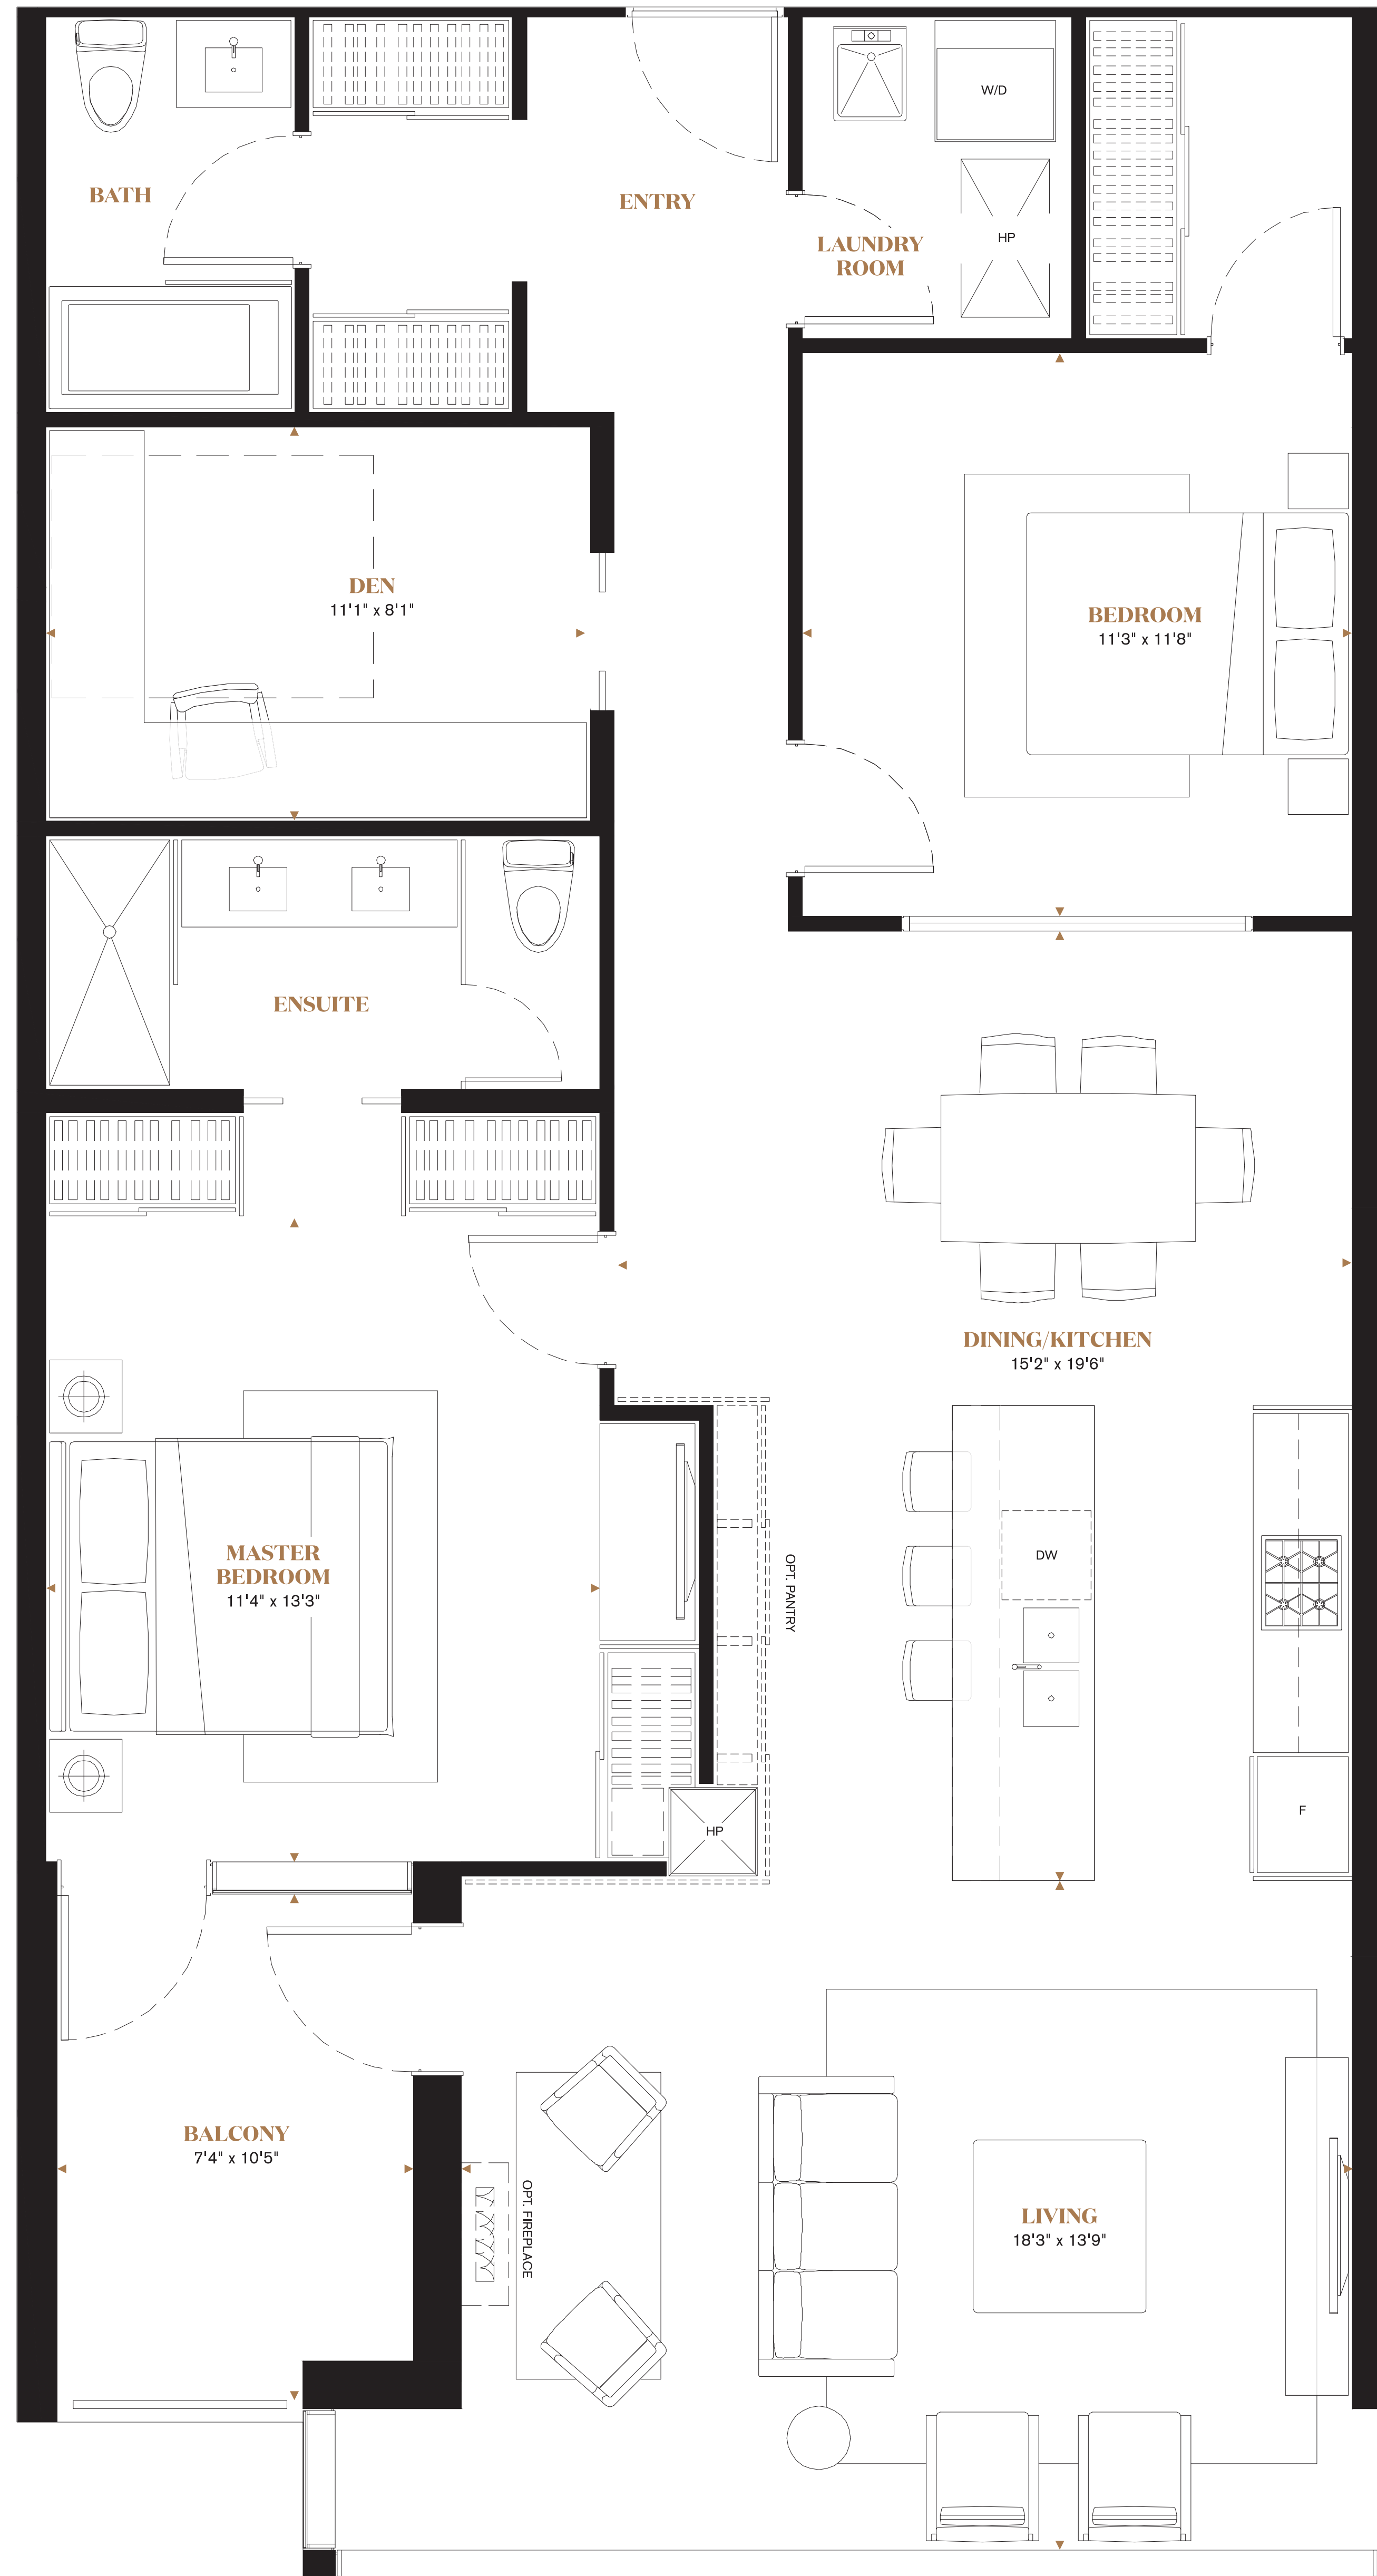

MARGARITA

2 BEDROOM + DEN
1,425 SQ. FT.
INTERIOR

ROOMS
2 Bedrooms • 2 Baths
Laundry Room • Den