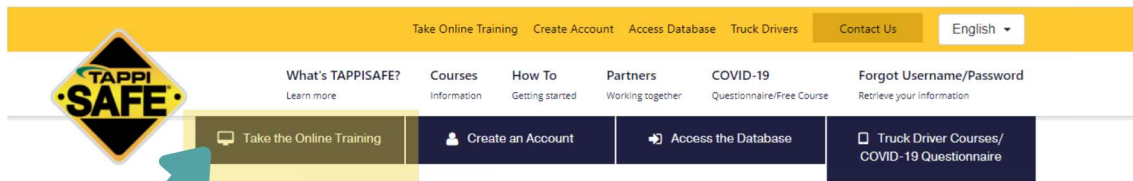

TAPPISAFE LOG IN

1

www.tappisafe.org If the URL doesn't work: Go to Google & type in Tappi-Safe Login

2

Click on TAKE THE ONLINE TRAINING

3

Click on FACILITIES IN NORTH AMERICA

USERNAME
PASSWORD