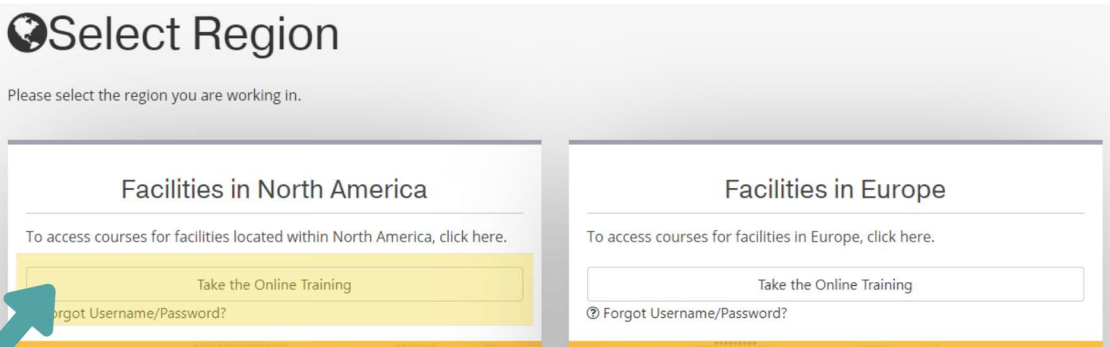

TAPPISAFE LOG IN

1

www.tappisafe.org If the URL doesn't work: Go to Google & type in Tappi-Safe Login

2

Click on TAKE THE ONLINE TRAINING

3

Click on FACILITIES IN NORTH AMERICA

USERNAME
PASSWORD

jhkelly - all lowercase

jhksafety - all lowercase

4

USER ID Social Security Number

If you are a first time user, the system will not recognize your social security number. You will be directed to another page where you will input your first and last name.