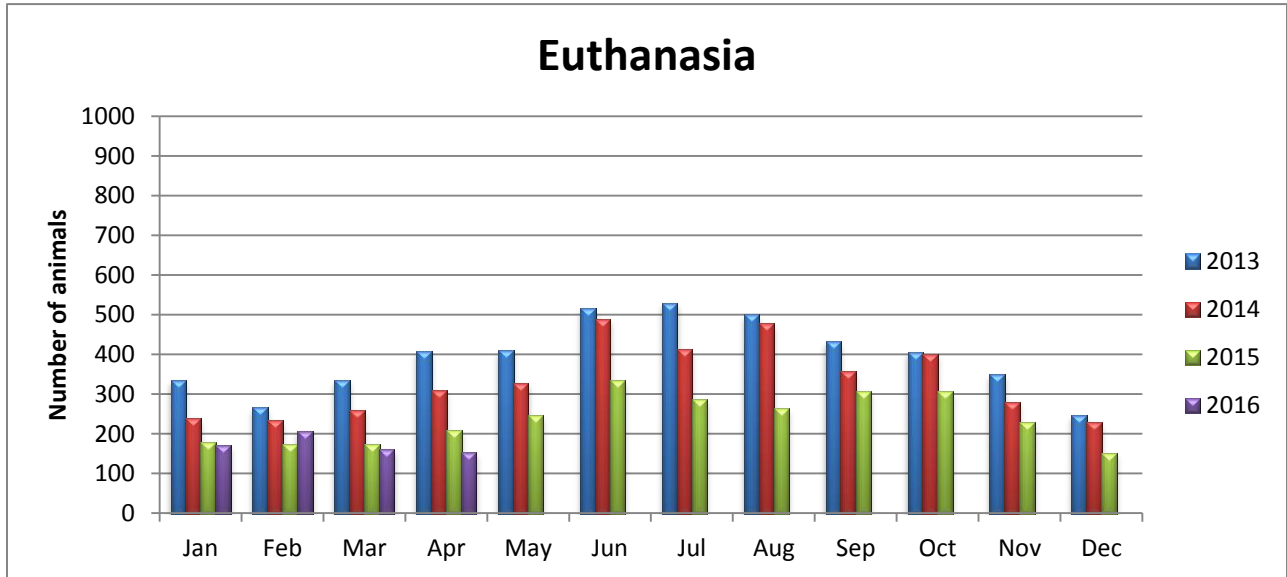

Euthanasia Monthly Comparison

Incoming animals may be euthanized for space, health or temperament. We also provide owner requested euthanasia to the public.