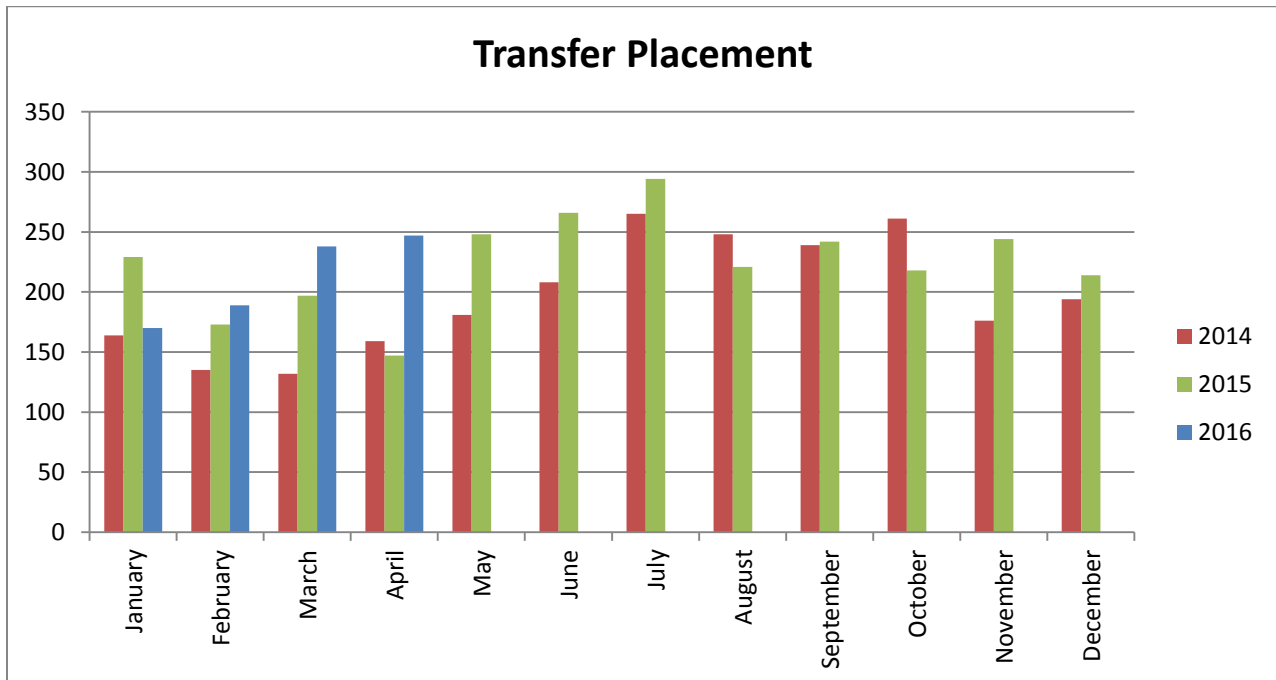

Wake County Animal Center Transfer Program

Transfer Partners pull animals from the Wake County Animal Center into their rescue programs. Our Transfer Partners are both near and far. We are fortunate to have many Transfer Partners to help us with placement of our animals, some that need extensive socialization, training or medical care. They enable us to save more lives.

To learn more about becoming a Transfer Partner for the Wake County Animal Center, please visit Transfer Program Page on our website at:

<http://www.wakegov.com/pets/transfer>

During April, 2016, 247 animals were transferred out of the Wake County Animal Center to our Transfer Partners.

Thank you to all of our Transfer Partners that pulled animals from the Wake County Animal Center in April, 2016. Every single transfer is important!