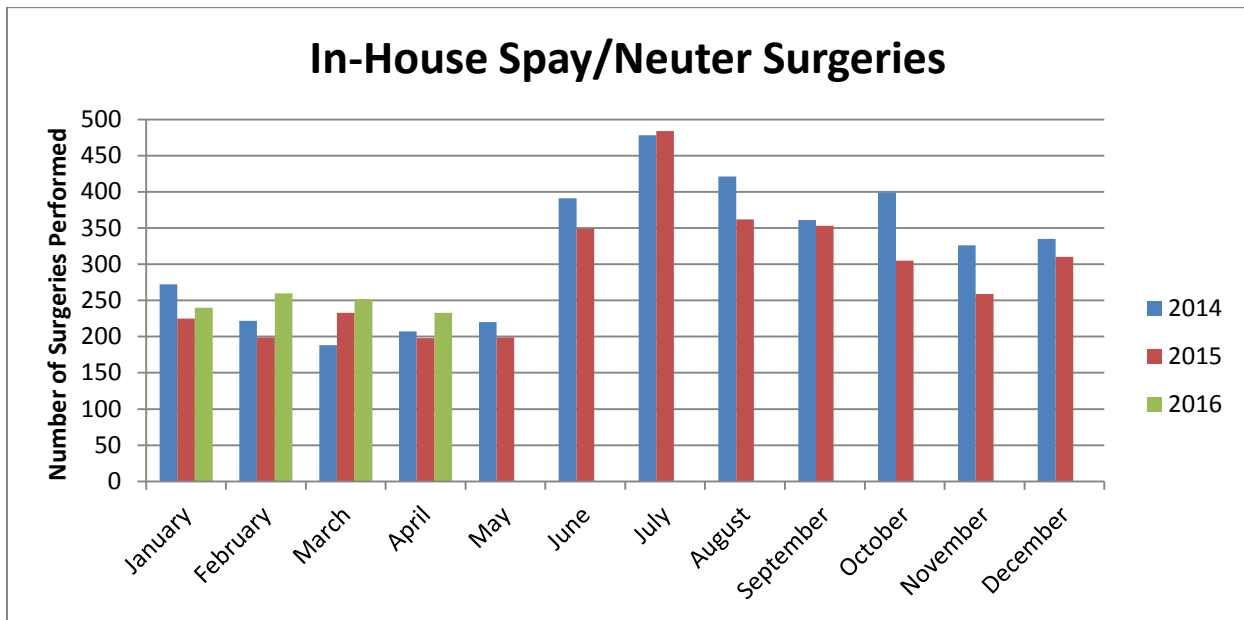

Wake County Animal Center Veterinary Program

Our Veterinary Program consists of a Chief Veterinarian, a Contract Surgeon and four veterinary technicians. This team is responsible for the overall medical care of all animals within the Wake County Animal Center.

Pet overpopulation is a major issue. One way to address this issue is to have your pets spayed or neutered. All dogs and cats adopted from the Wake County Animal Center are spayed or neutered prior to entering their new homes.

During April, 2016, 233 spay/neuter surgeries were performed at the Wake County Animal Center.