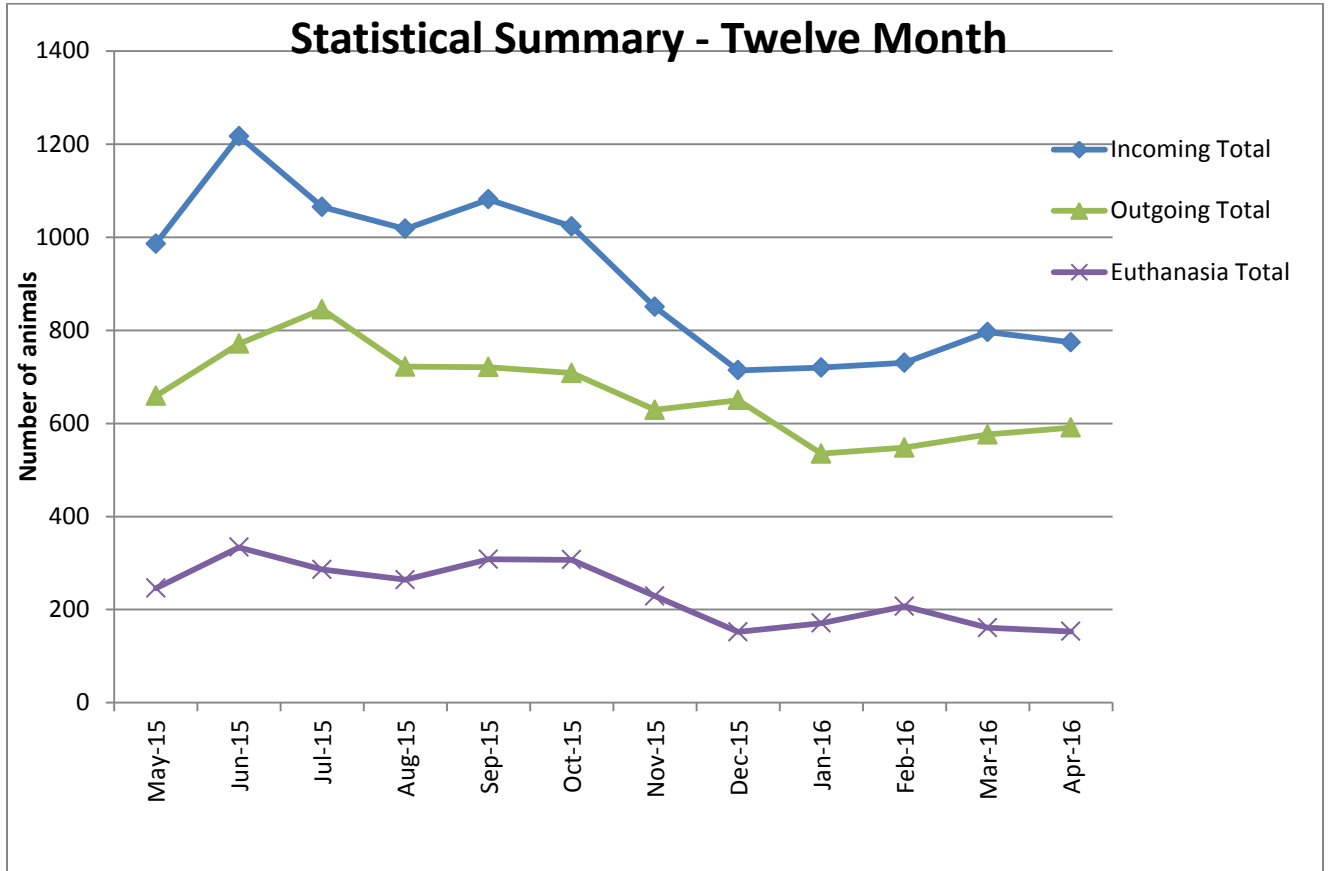

Animal Center Statistical Summary

This chart compares all of our incoming animals, outgoing animals (which includes adoption, reclaim by owner and transfer to transfer partners) and euthanasia.

Incoming Animals Monthly Comparison