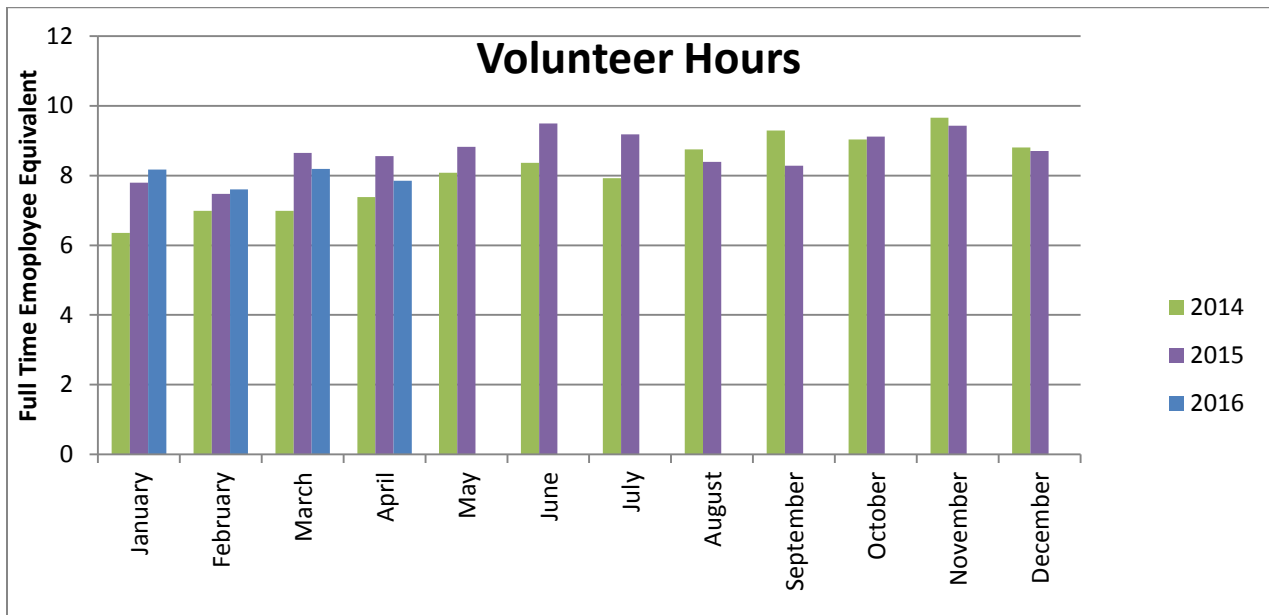

Wake County Animal Center Volunteer Program

Volunteers are an integral part of the Enrichment Program for the Wake County Animal Center. Their roles include dog walking, socialization of the animals, assisting at off-site events, cat cuddling and promoting our animals in the community, to just name a few.

To learn more about volunteering at the Wake County Animal Center, please visit our Volunteer Page on our website at: <http://www.wakegov.com/pets/volunteer>

Not everyone can come to the Animal Center to interact with our animals directly. If this is you, you can support our Animal Center by raising community awareness of the animals for adoption at the Wake County Animal Center, collecting donations of treats from your local community or making financial donations to support our Enrichment Program, advanced medical care and other needs of the animals in our care. More information can be found at: <http://www.wakegov.com/pets/donations>

During the month of April, 2016, our volunteers logged a total amount of hours equivalent to an additional 7.85 full time employees. WOW! That's a lot of enrichment for our animals!