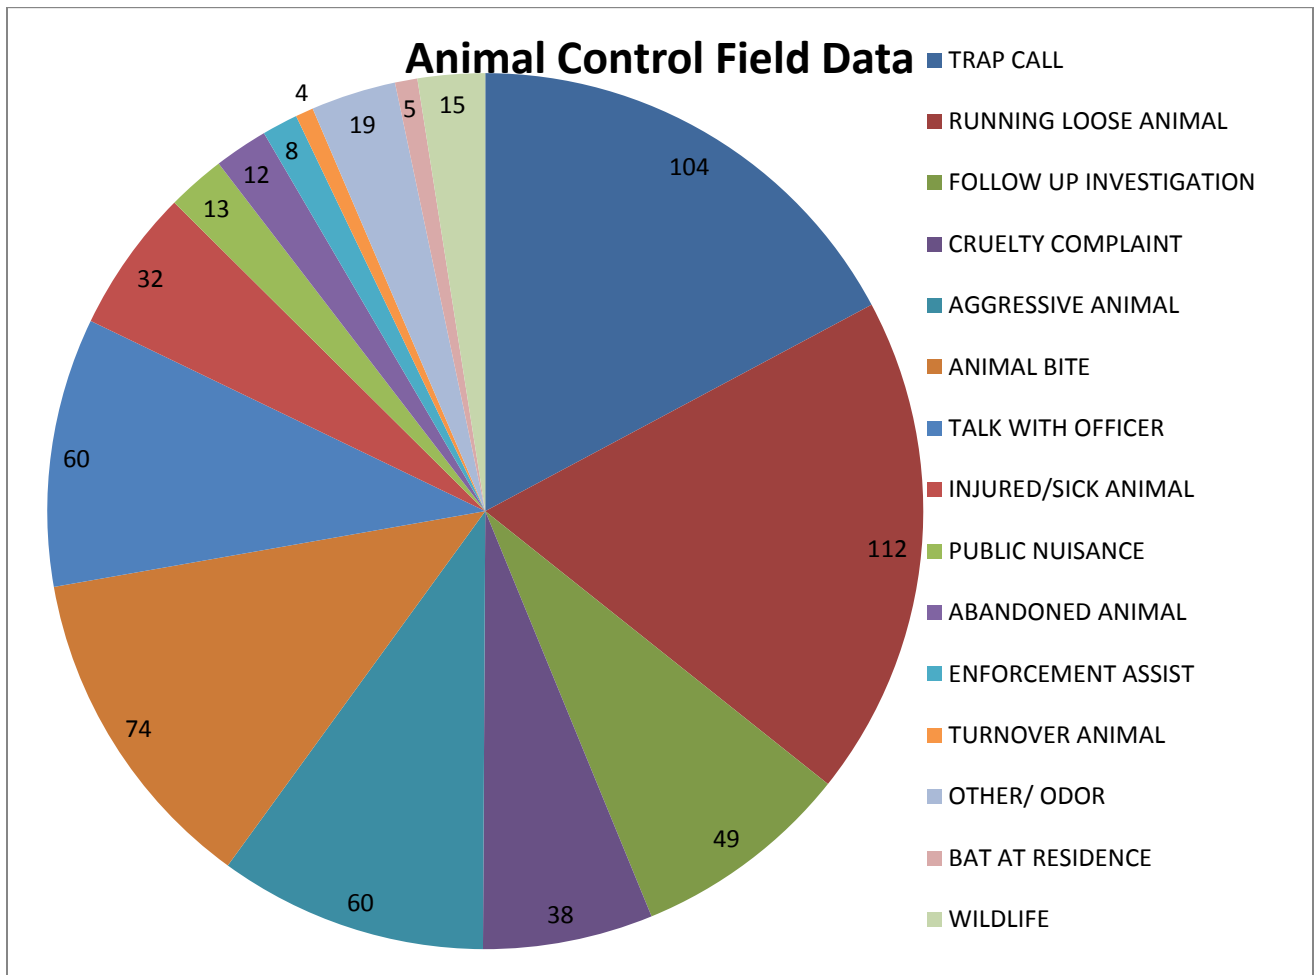

Wake County Animal Control

Wake County Animal Control responds to all areas of Wake County except for the City of Raleigh, City of Garner, Town of Holly Springs and Town of Cary, which each have their own Animal Control Units.

To learn more about Animal Control services within Wake County, please visit our Animal Control Page on our website at:

<http://www.wakegov.com/pets/health/Pages/animalcontrol.aspx>

Wake County Animal Control responded to 605 requests for service in April, 2016.