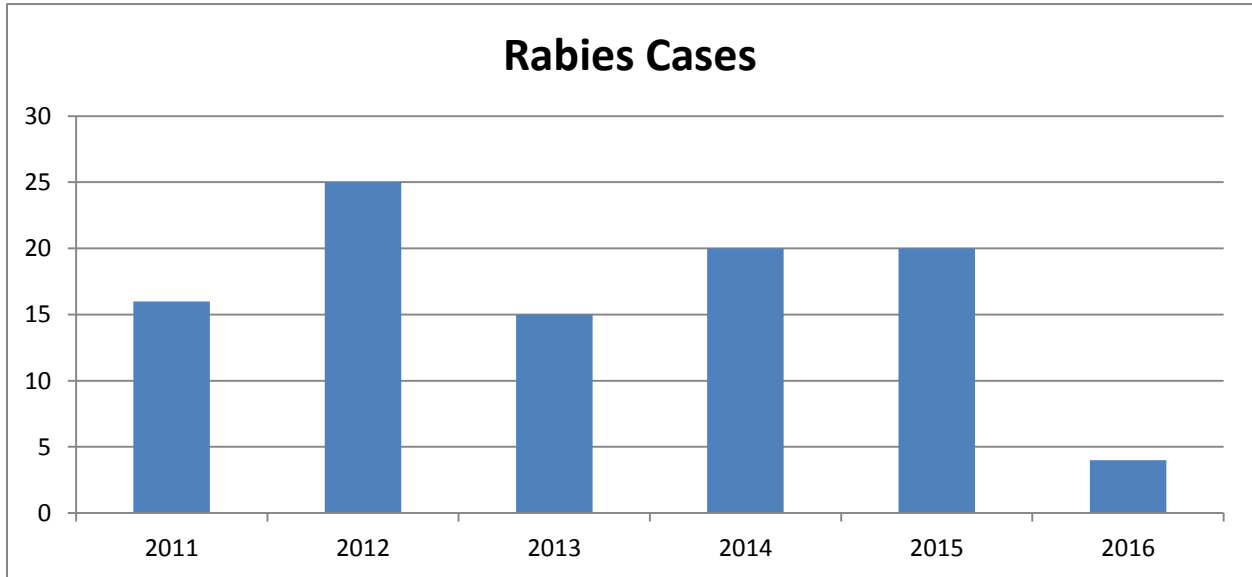

Wake County Rabies Statistics

During April, 2016, there was 1 confirmed case of rabies in Wake County. There have been a total of 4 confirmed cases of rabies in Wake County since January 1, 2016.