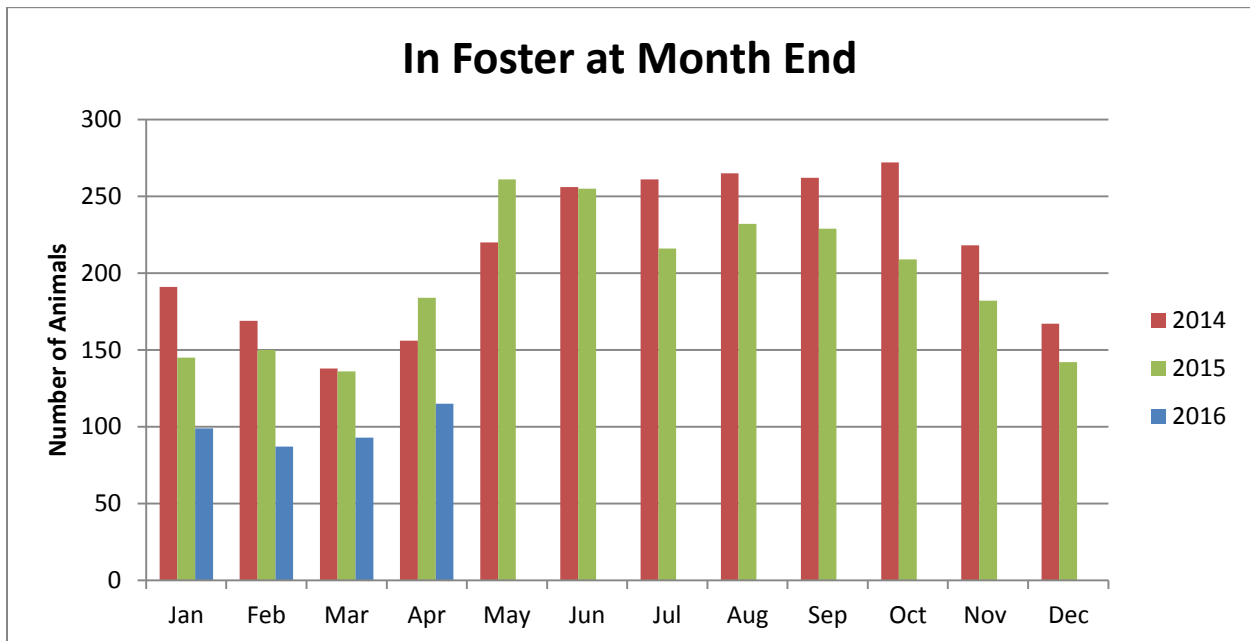

Wake County Animal Center Foster Program

Foster parents are crucial to the lifesaving efforts of the Wake County Animal Center. Foster parents save two lives when they choose to foster – the foster they welcome into their home as well as the pet who just got that spot in our facility. Fosters take on our neediest animals – our bottle feeder kittens, pets that need a kind hand for socialization, as well as our animals that need ongoing medical care. Foster parents provide a loving home that enables these pets to find their forever home.

To learn more about becoming a Foster parent at the Wake County Animal Center, please visit our Foster Page on our website at: <http://www.wakegov.com/pets/foster>

At the end of April, 2016, there were 115 animals in foster care. Animals in foster care that are available for adoption can be found on our Adoption Gallery at: <http://www.wakegov.com/pets/adoptions>