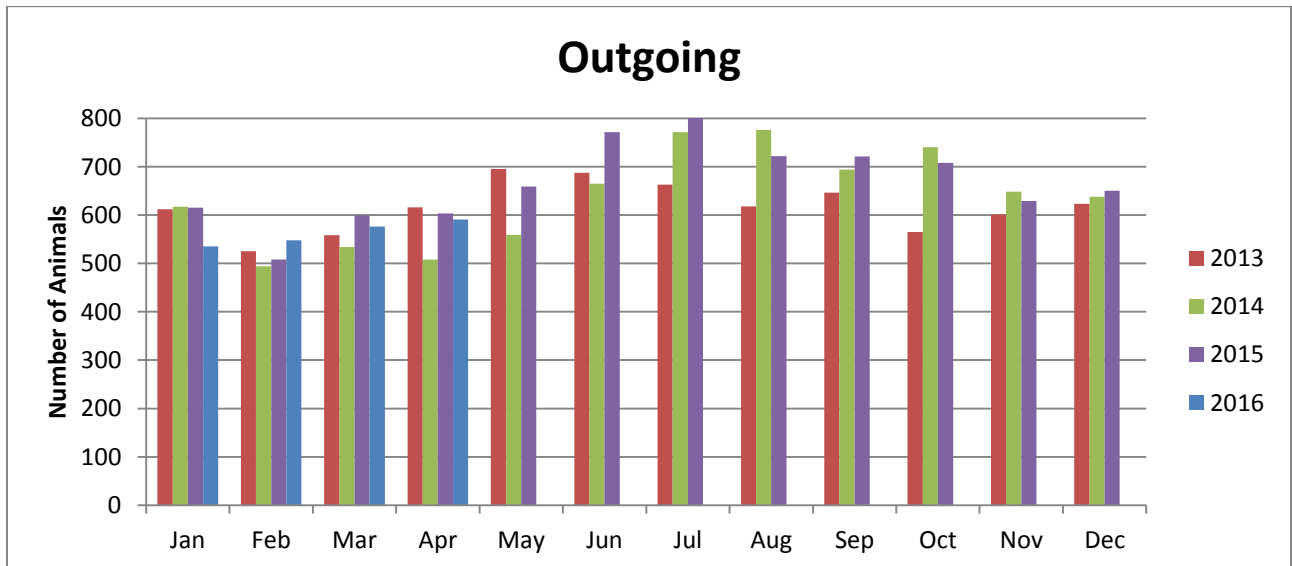

Outgoing Animals Monthly Comparison

Outgoing animals include: adoption, reclaim to owner, transfer to transfer partner