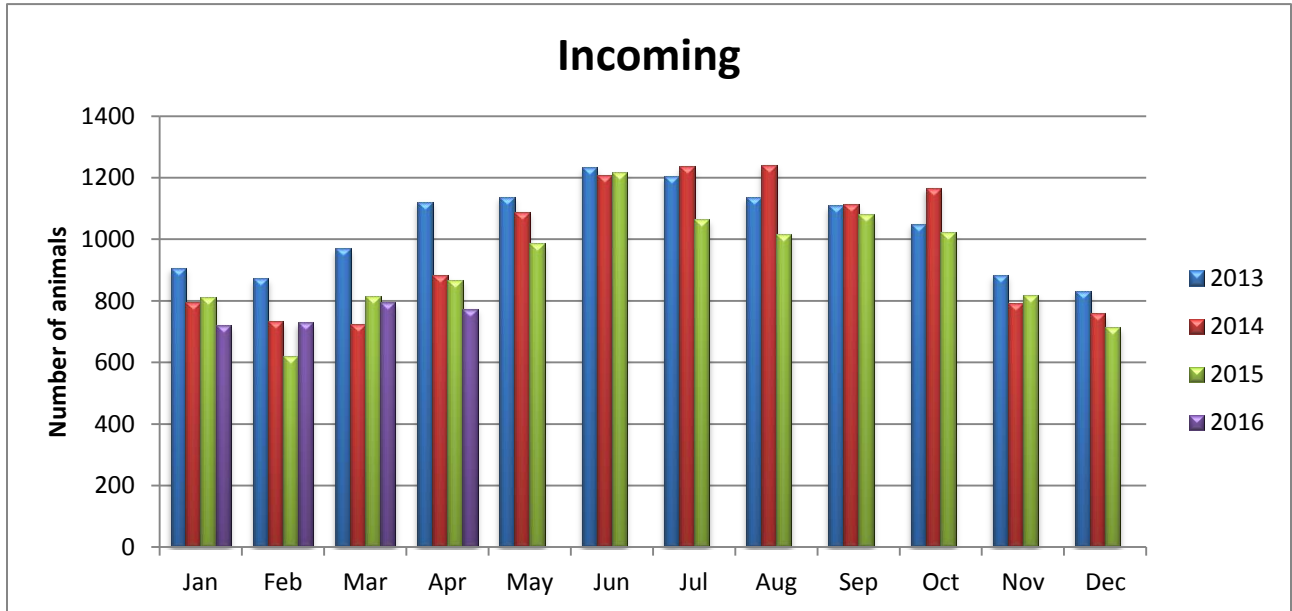

Incoming Animals Monthly Comparison

Incoming animals include all animals that enter the Wake County Animal Center either through our front desk or by Animal Control.