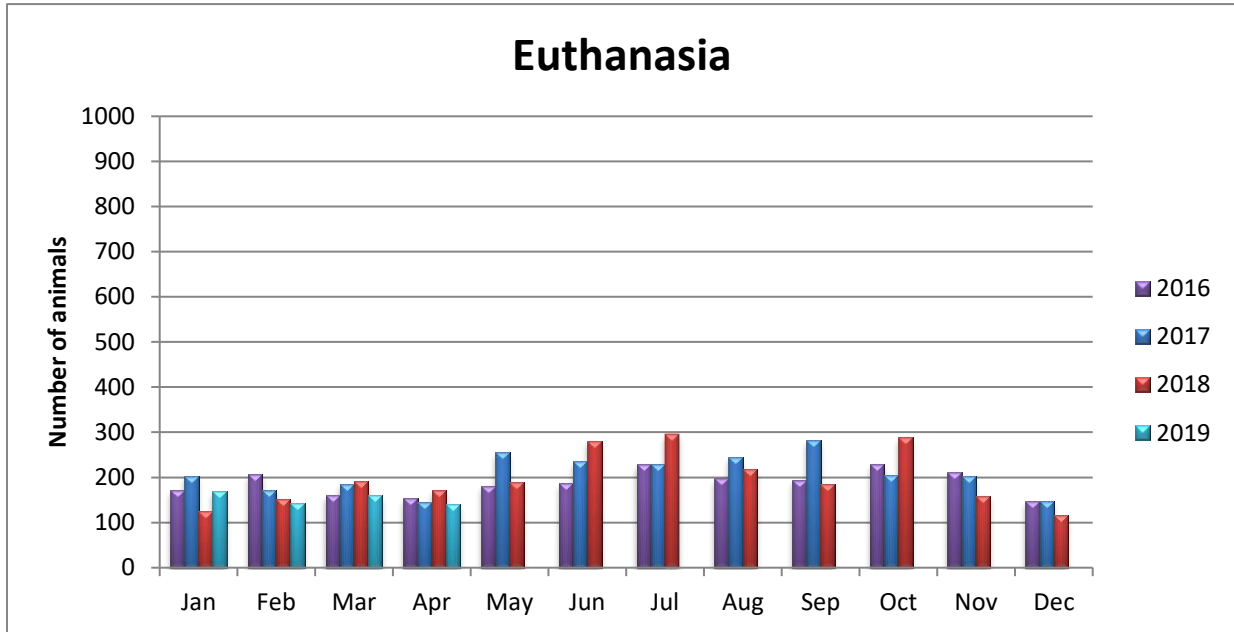

Euthanasia Monthly Comparison

Incoming animals may be euthanized for space, health or temperament. We also provide owner requested euthanasia to the public.

Wake County Animal Center Statistical Report

This report shows the current report month statistics and compares fiscal year to date statistics for the current fiscal year and the prior three fiscal years.

Wake County Animal Center Statistical Report

Date Range: July 1, 2018 - April 30, 2019						Date Prepared: 5/15/2019				
	YTD FY16	%	YTD FY17	%	YTD FY18	%	YTD FY19	%	MTD FY19	%
Intake Dog	4418		4313		4054		4321		472	
Intake Cat	4001		3737		4034		4052		435	
Intake Other	351		339		379		521		49	
Intake Total	8770		8389		8467		8894		956	
Adoption Dog	1693	38.3%	1642	38.1%	1537	37.9%	1583	36.6%	155	32.8%
Adoption Cat	1305	32.6%	1394	37.3%	1561	38.7%	1533	37.8%	89	20.5%
Adoption Other	131	37.3%	107	31.6%	125	33.0%	154	29.6%	3	6.1%
Adoption Total	3149	35.9%	3159	37.7%	3229	38.1%	3280	36.9%	247	25.8%
Transfer Dog	1019	23.1%	1022	23.7%	1016	25.1%	1125	26.0%	102	21.6%
Transfer Cat	1207	30.2%	1127	30.2%	1154	28.6%	1127	27.8%	166	38.2%
Transfer Other	86	24.5%	127	37.5%	138	36.4%	236	45.3%	27	55.1%
Transfer Total	2312	26.4%	2276	27.1%	2308	27.3%	2488	28.0%	295	30.9%
Reclaim Dog	938	21.2%	940	21.8%	949	23.4%	957	22.1%	118	25.0%
Reclaim Cat	135	3.4%	146	3.9%	129	3.2%	173	4.3%	23	5.3%
Reclaim Other	11	3.1%	2	0.6%	16	4.2%	7	1.3%	0	0.0%
Reclaim Total	1084	12.4%	1088	13.0%	1094	12.9%	1134	12.8%	138	14.4%
Euth Dog	774	17.5%	689	16.0%	552	13.6%	560	13.0%	54	11.4%
Euth Cat	1352	33.8%	1146	30.7%	1334	33.1%	1207	29.8%	74	17.0%
Euth Other	107	30.5%	78	23.0%	65	17.2%	112	21.5%	12	24.5%
Euth Total	2238	25.5%	1913	22.8%	1951	23.0%	1882	21.2%	140	14.6%

	Total	%
Change in intake from FY18 to FY19	427	5%
Change in adoptions from FY18 to FY19	51	2%
Change in transfers from FY18 to FY19	180	8%
Change in euthanasia from FY18 to FY19	-69	-4%
Change in total cat live releases FY18 to FY19	-11	-0.4%
Change in total dog live releases FY18 to FY19	163	4.7%