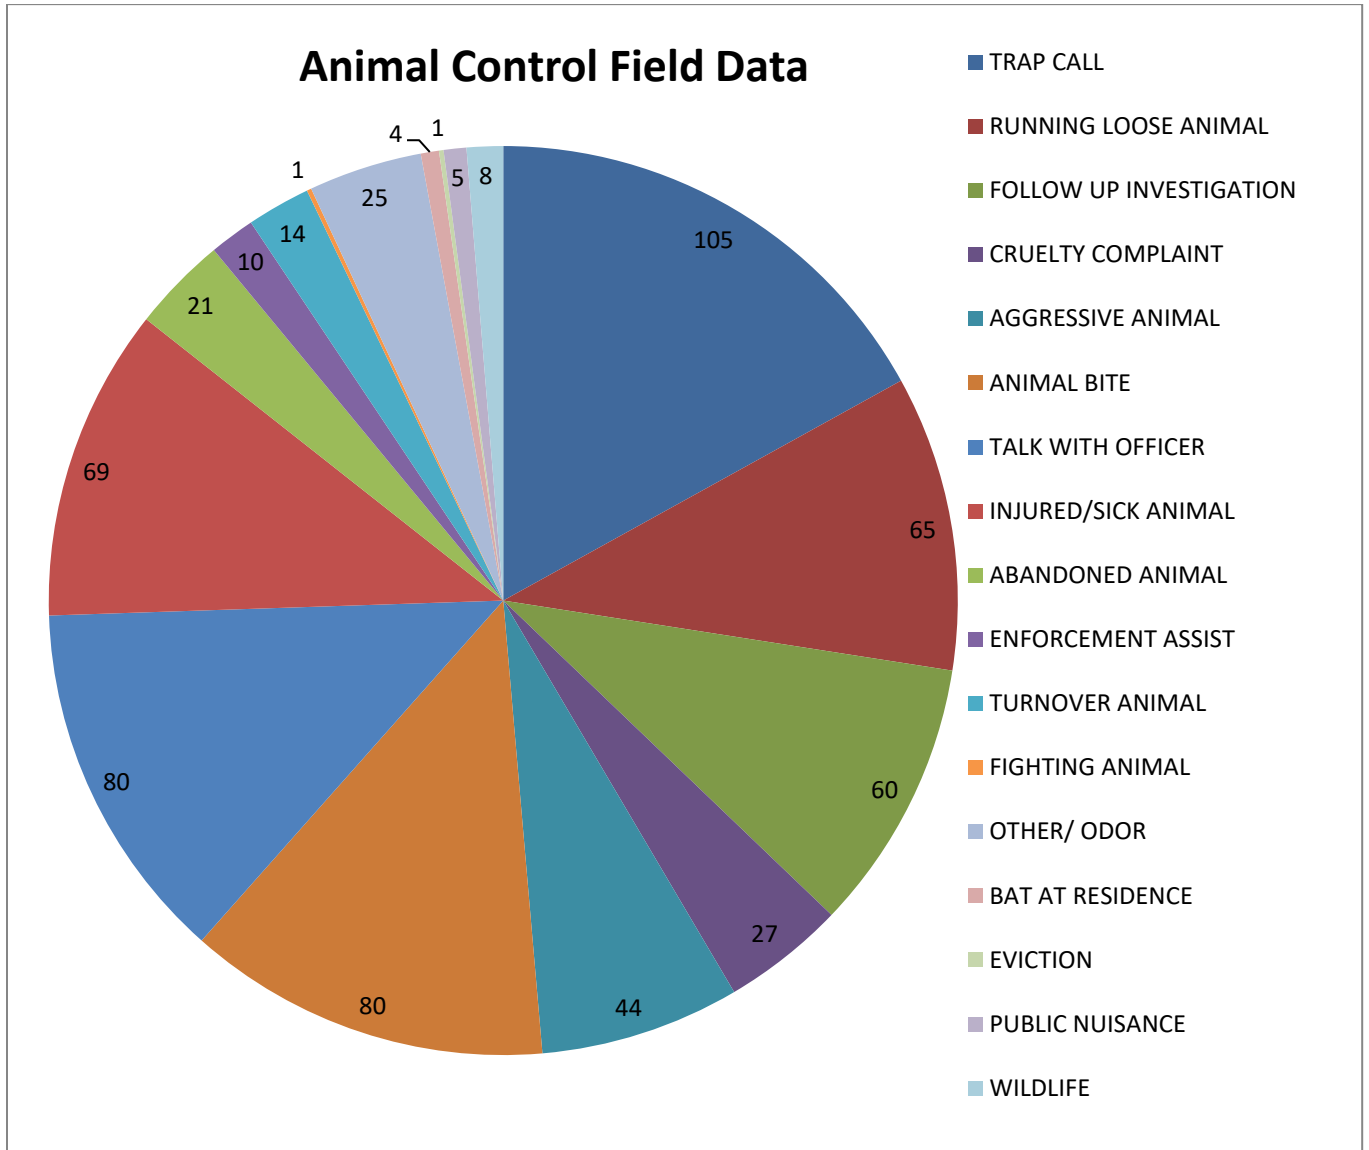

Wake County Animal Control

Wake County Animal Control responds to all areas of Wake County except for the City of Raleigh, City of Garner, Town of Holly Springs and Town of Cary, which each have their own Animal Control Units.

To learn more about Animal Control services within Wake County, please visit our Animal Control Page on our website at:

<http://www.wakegov.com/pets/health/Pages/animalcontrol.aspx>

Wake County Animal Control responded to 619 requests for service in April, 2019.