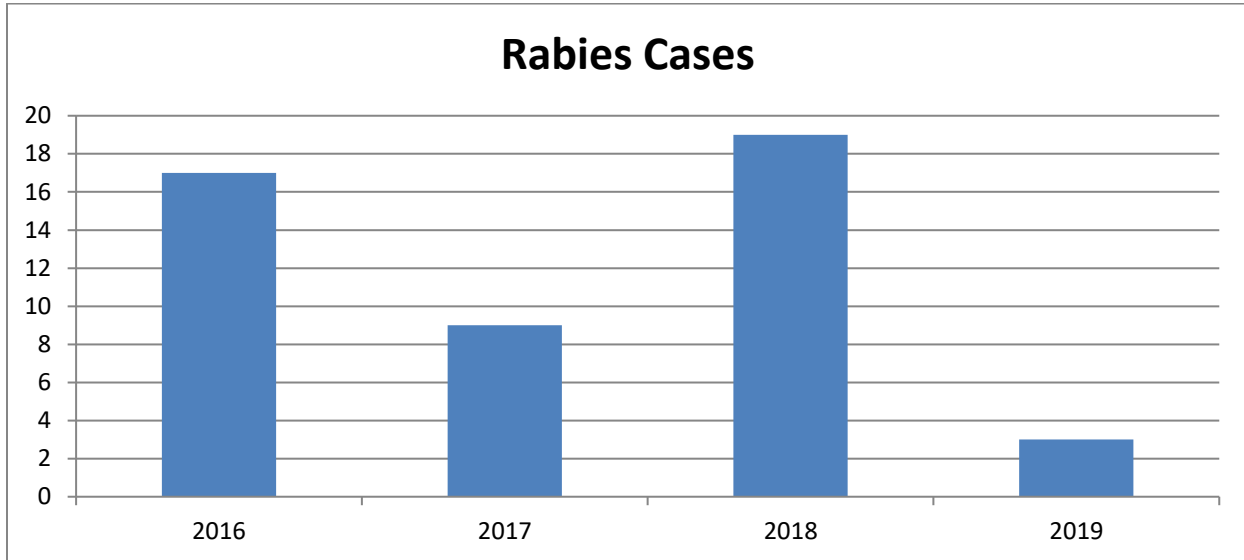

**Wake County Rabies Statistics**

During April 2019, there was 1 confirmed cases of rabies in Wake County. There have been a total of 3 confirmed cases of rabies in Wake County since January 1, 2019.