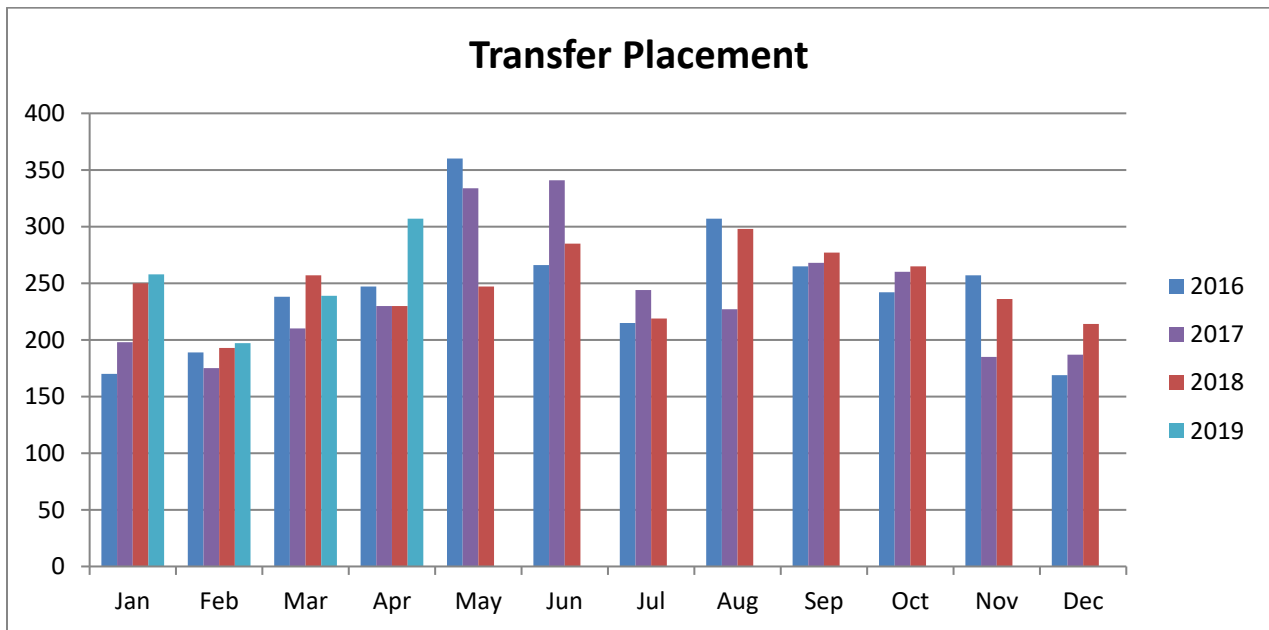

Wake County Animal Center Transfer Program

Transfer Partners pull animals from the Wake County Animal Center into their rescue programs. Our Transfer Partners are both near and far. We are fortunate to have many Transfer Partners to help us with placement of our animals, some that need extensive socialization, training or medical care. They enable us to save more lives.

To learn more about becoming a Transfer Partner for the Wake County Animal Center, please visit Transfer Program Page on our website at:

<http://www.wakegov.com/pets/transfer>

During April, 2019, 307 animals were transferred out of the Wake County Animal Center to our Transfer Partners.

Thank you to all of our Transfer Partners that pulled animals from the Wake County Animal Center in April, 2019. Every single transfer is important!