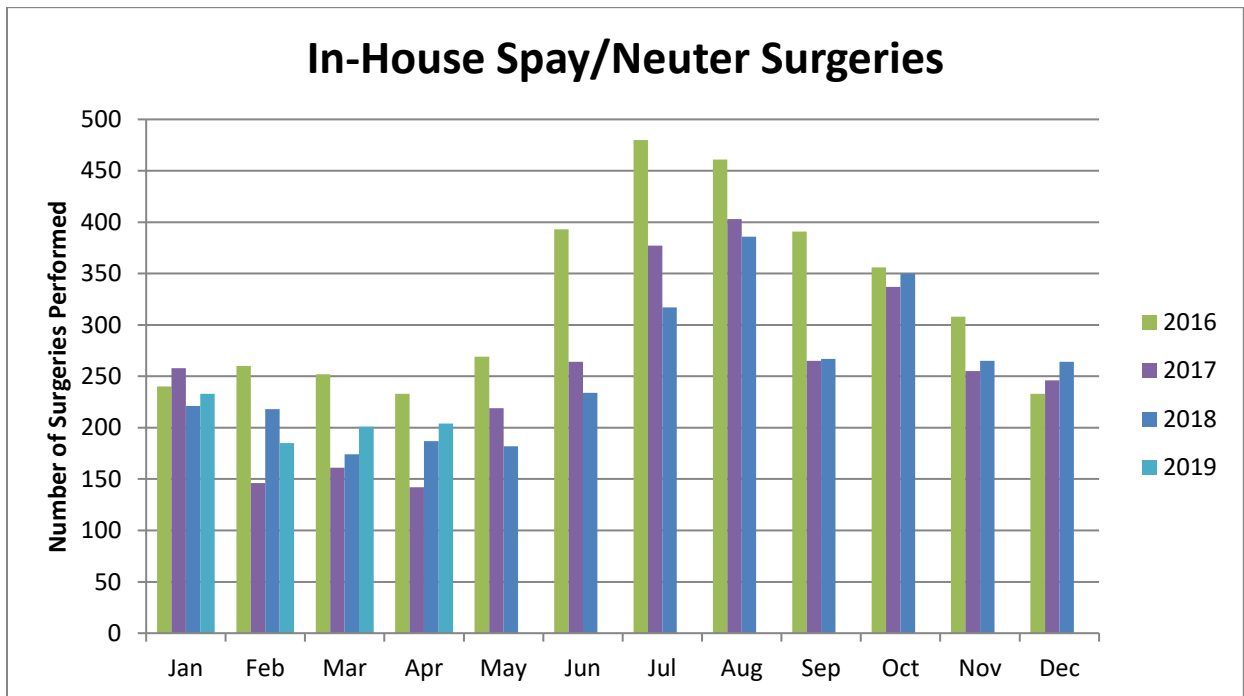

Wake County Animal Center Veterinary Program

Our Veterinary Program consists of a Chief Veterinarian, a Contract Surgeon and four veterinary technicians. This team is responsible for the overall medical care of all animals within the Wake County Animal Center.

Pet overpopulation is a major issue. One way to address this issue is to have your pets spayed or neutered. All dogs and cats adopted from the Wake County Animal Center are spayed or neutered prior to entering their new homes.

During April, 2019, 204 spay/neuter surgeries were performed at the Wake County Animal Center.