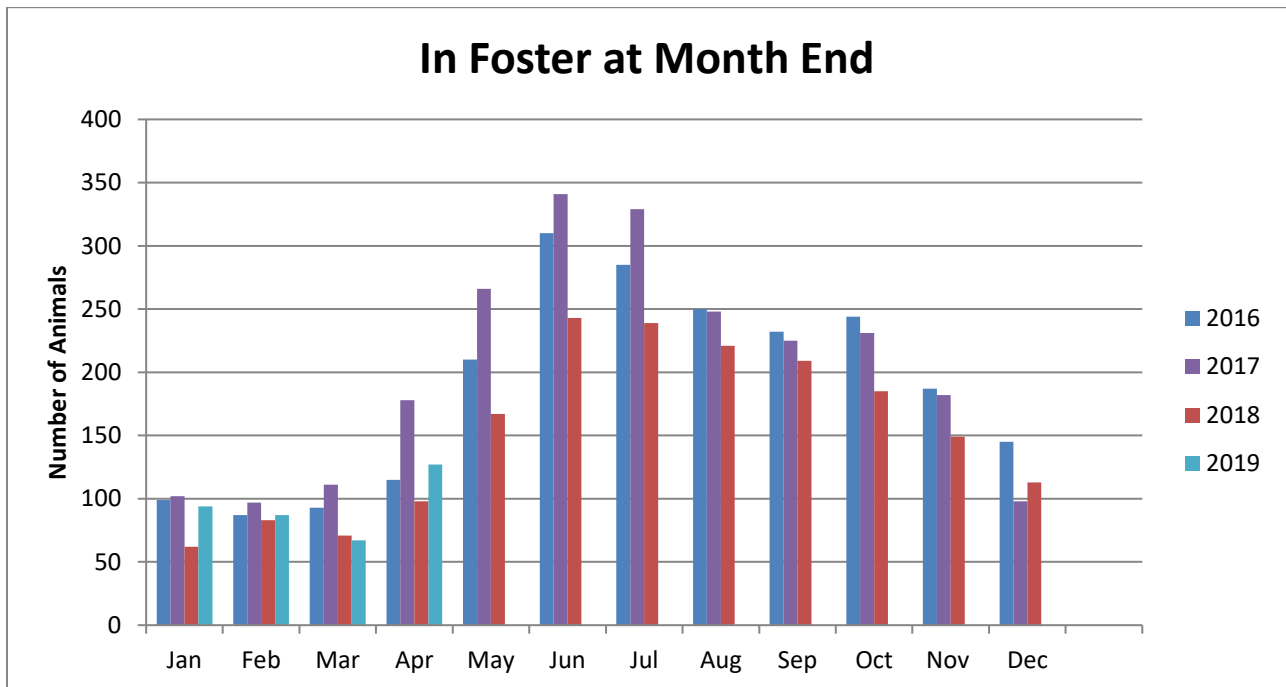

Wake County Animal Center Foster Program

Foster parents are crucial to the lifesaving efforts of the Wake County Animal Center. Foster parents save two lives when they choose to foster – the foster they welcome into their home as well as the pet who just got that spot in our facility. Fosters take on our neediest animals – our bottle feeder kittens, pets that need a kind hand for socialization, as well as our animals that need ongoing medical care. Foster parents provide a loving home that enables these pets to find their forever home.

To learn more about becoming a Foster parent at the Wake County Animal Center, please visit our Foster Page on our website at: <http://www.wakegov.com/pets/foster>

At the end of April, 2019, there were 127 animals in foster care. Animals in foster care that are available for adoption can be found on our Adoption Gallery at: <http://www.wakegov.com/pets/adoptions>