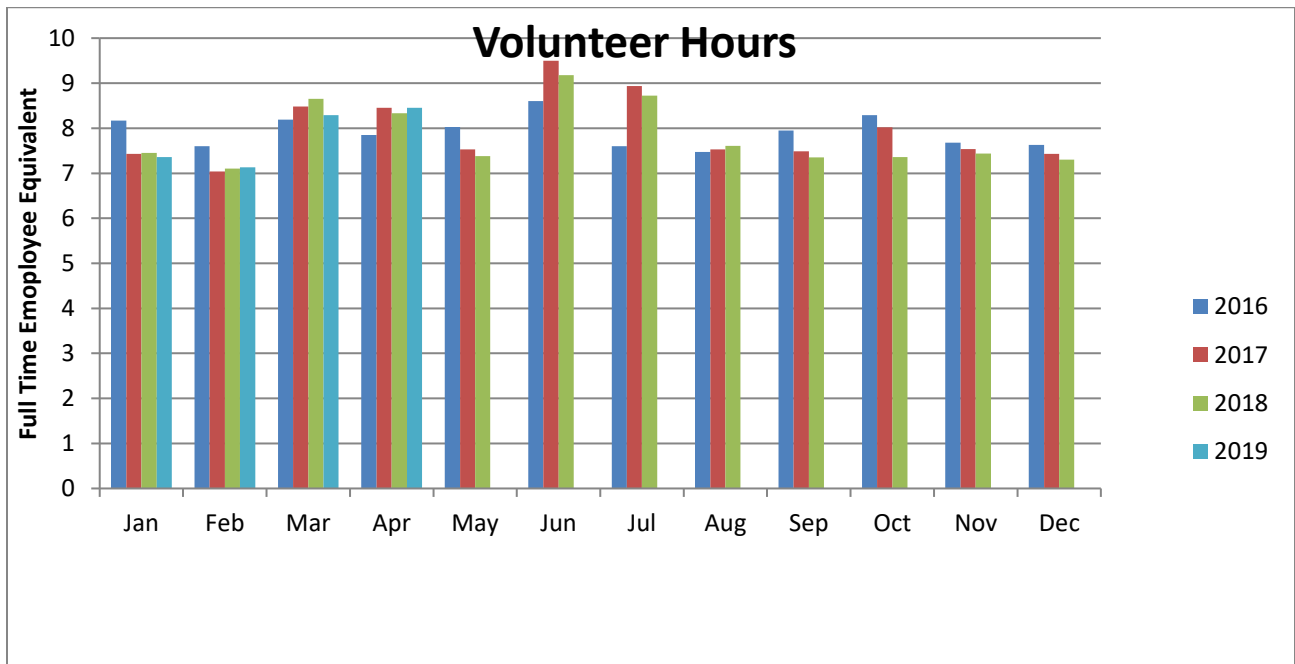

Wake County Animal Center Volunteer Program

Volunteers are an integral part of the Enrichment Program for the Wake County Animal Center. Their roles include dog walking, socialization of the animals, assisting at off-site events, cat cuddling and promoting our animals in the community, to just name a few.

To learn more about volunteering at the Wake County Animal Center, please visit our Volunteer Page on our website at: <http://www.wakegov.com/pets/volunteer>

Not everyone can come to the Animal Center to interact with our animals directly. If this is you, you can support our Animal Center by raising community awareness of the animals for adoption at the Wake County Animal Center, collecting donations of treats from your local community or making financial donations to support our Enrichment Program, advanced medical care and other needs of the animals in our care. More information can be found at: <http://www.wakegov.com/pets/donations>

During the month of April, 2019, our volunteers logged a total amount of hours equivalent to an additional 8.45 full time employees. WOW! That's a lot of enrichment for our animals!