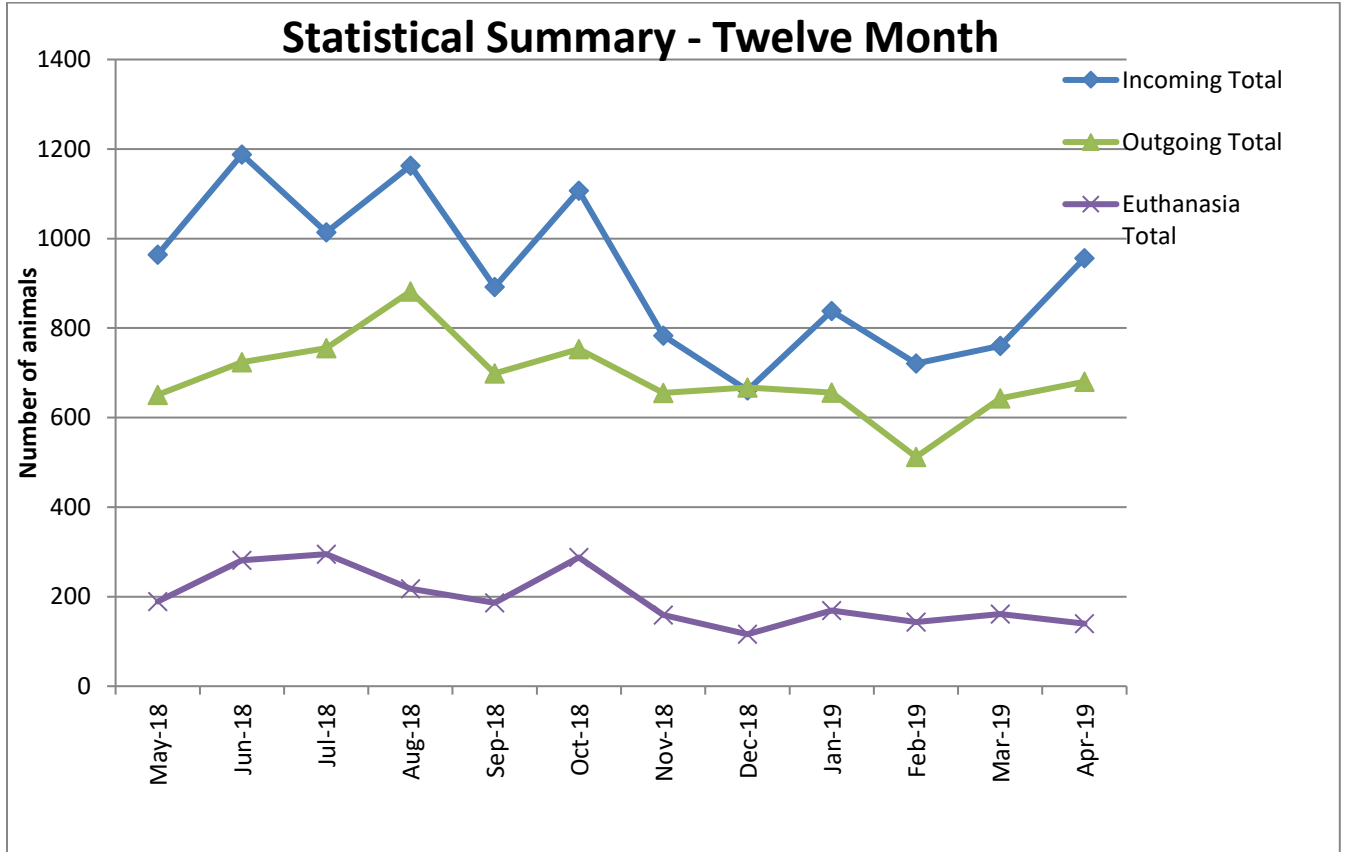

## Animal Center Statistical Summary

This chart compares all of our incoming animals, outgoing animals (which includes adoption, reclaim by owner and transfer to transfer partners) and euthanasia.