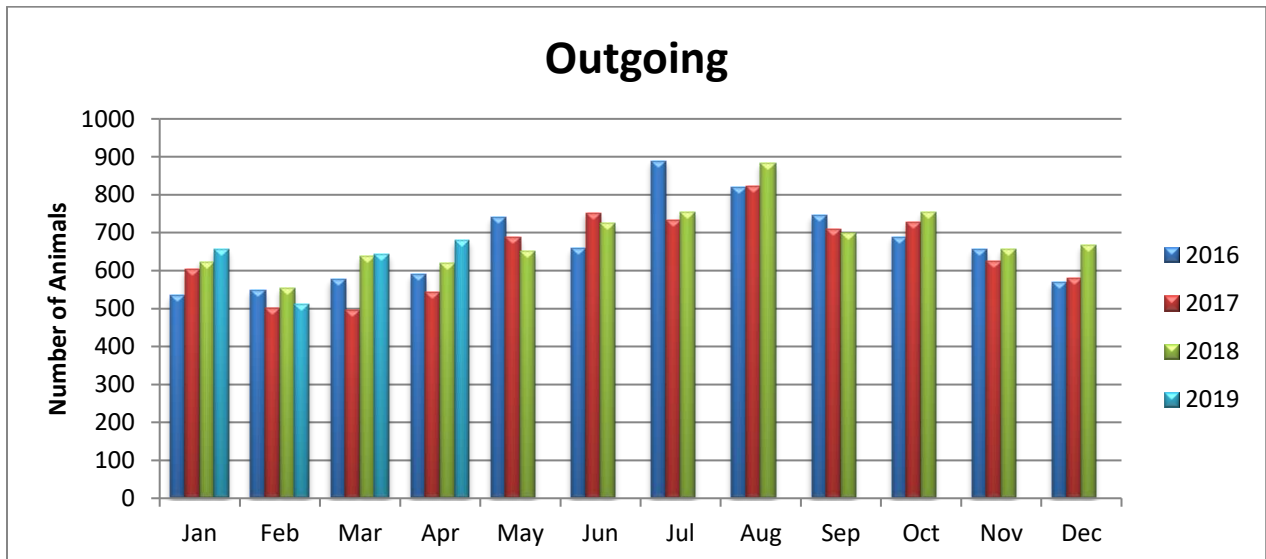

Outgoing Animals Monthly Comparison

Outgoing animals include: adoption, reclaim to owner, transfer to transfer partner