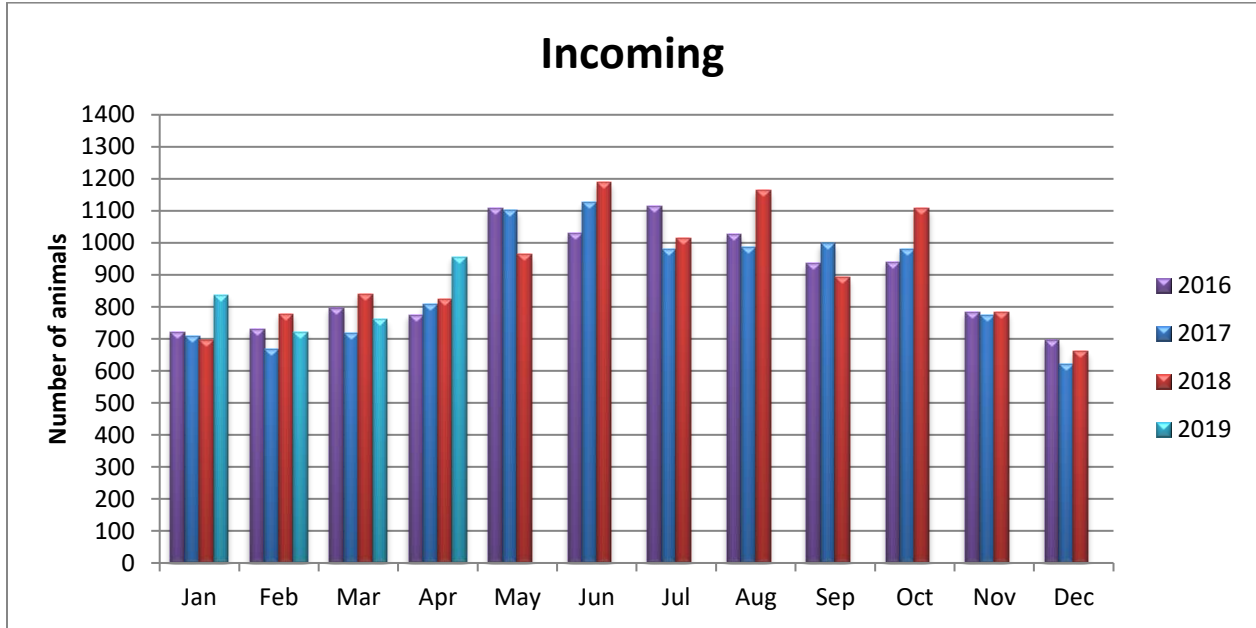

Incoming Animals Monthly Comparison

Incoming animals include all animals that enter the Wake County Animal Center either through our front desk or by Animal Control.