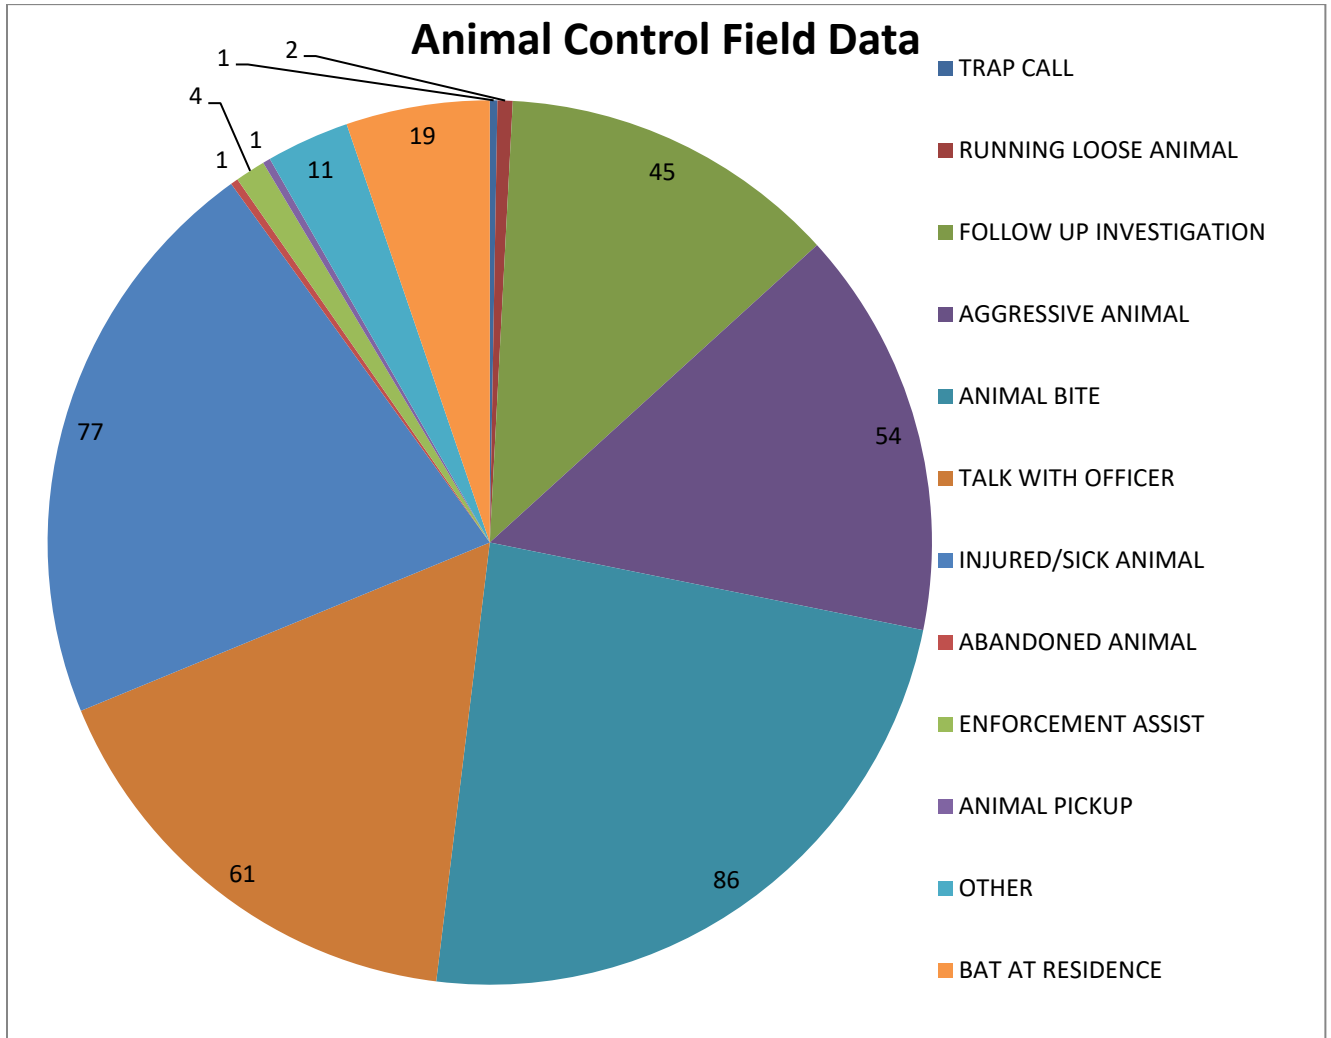

Wake County Animal Control

Wake County Animal Control responds to all areas of Wake County except for the City of Raleigh, City of Garner, Town of Holly Springs and Town of Cary, which each have their own Animal Control Units.

To learn more about Animal Control services within Wake County, please visit our Animal Control Page on our website at:

<http://www.wakegov.com/pets/health/Pages/animalcontrol.aspx>

Wake County Animal Control responded to 362 requests for service in August, 2020. Due to COVID-19, Animal Control is responding to emergency only calls.