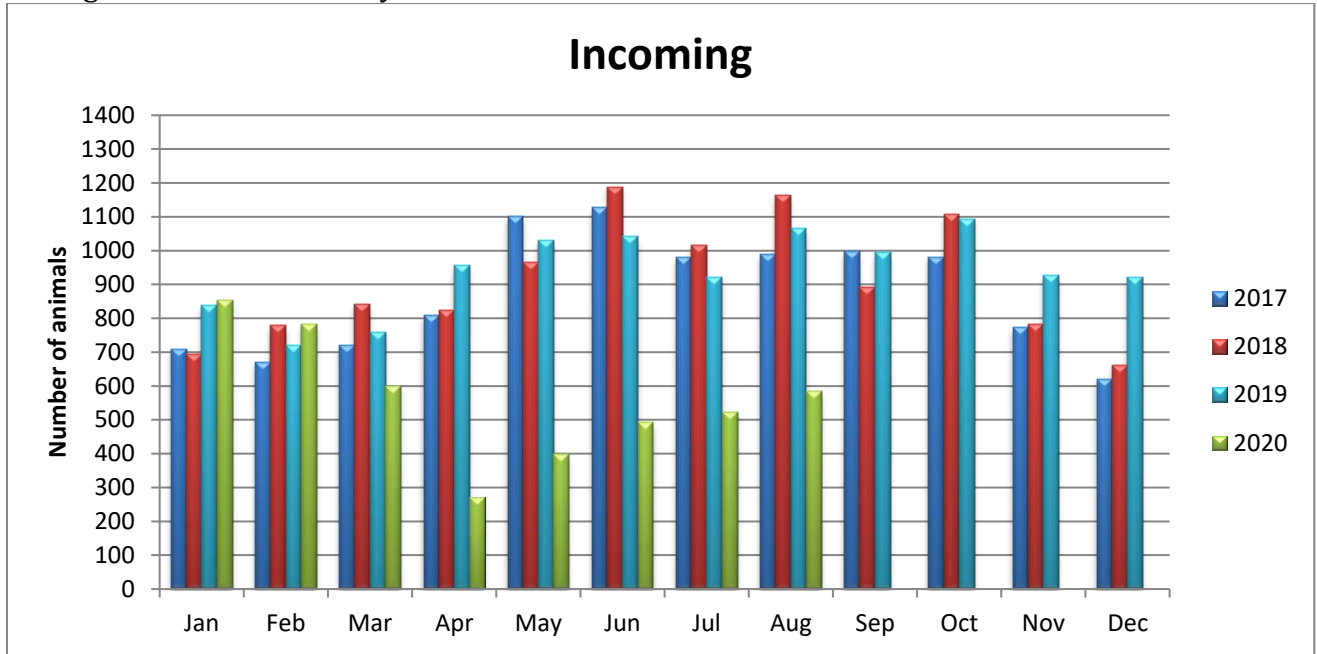

Incoming Animals Monthly Comparison

Incoming animals include all animals that enter the Wake County Animal Center either through our front desk or by Animal Control.