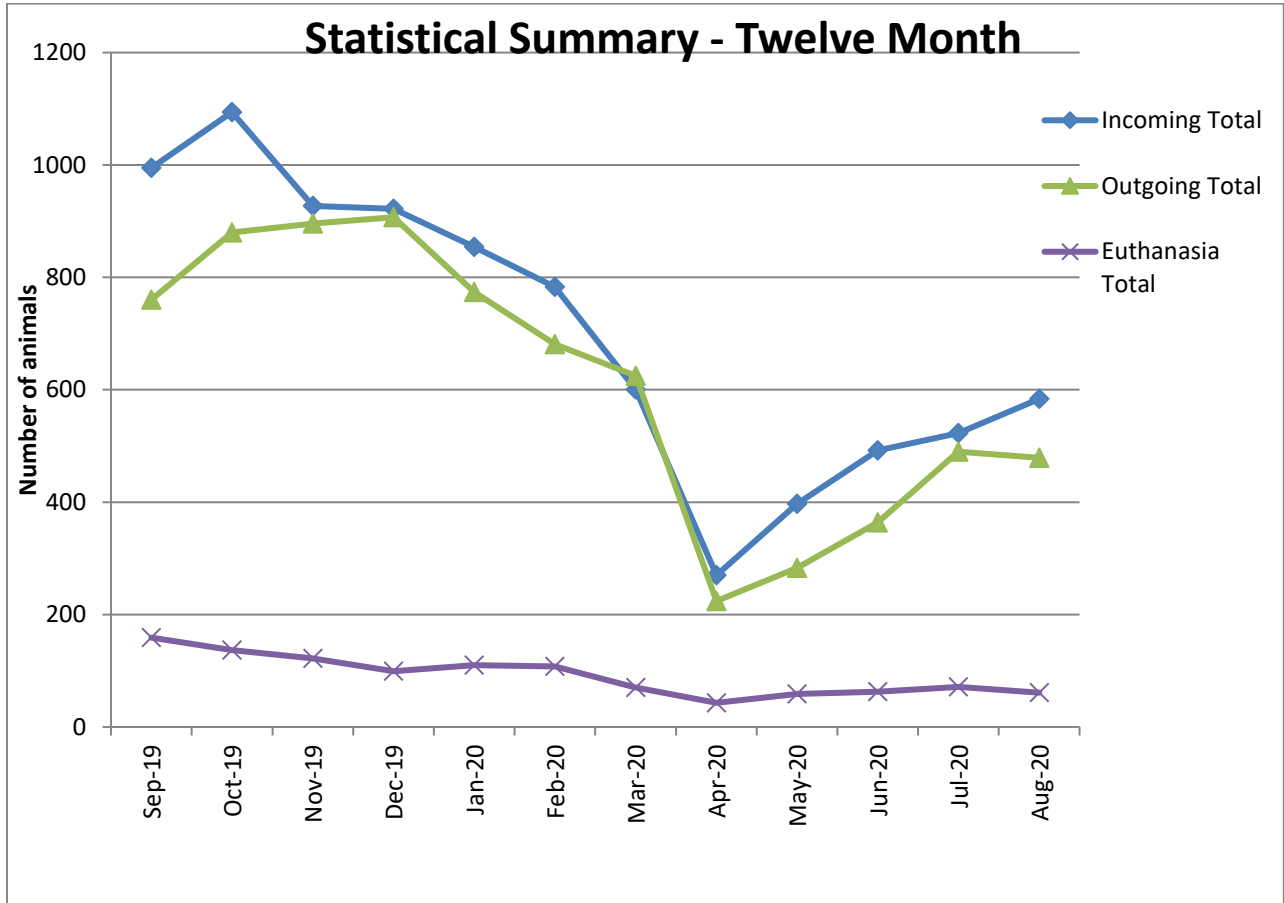

Animal Center Statistical Summary

This chart compares all of our incoming animals, outgoing animals (which includes adoption, reclaim by owner and transfer to transfer partners) and euthanasia.

Incoming Animals Monthly Comparison