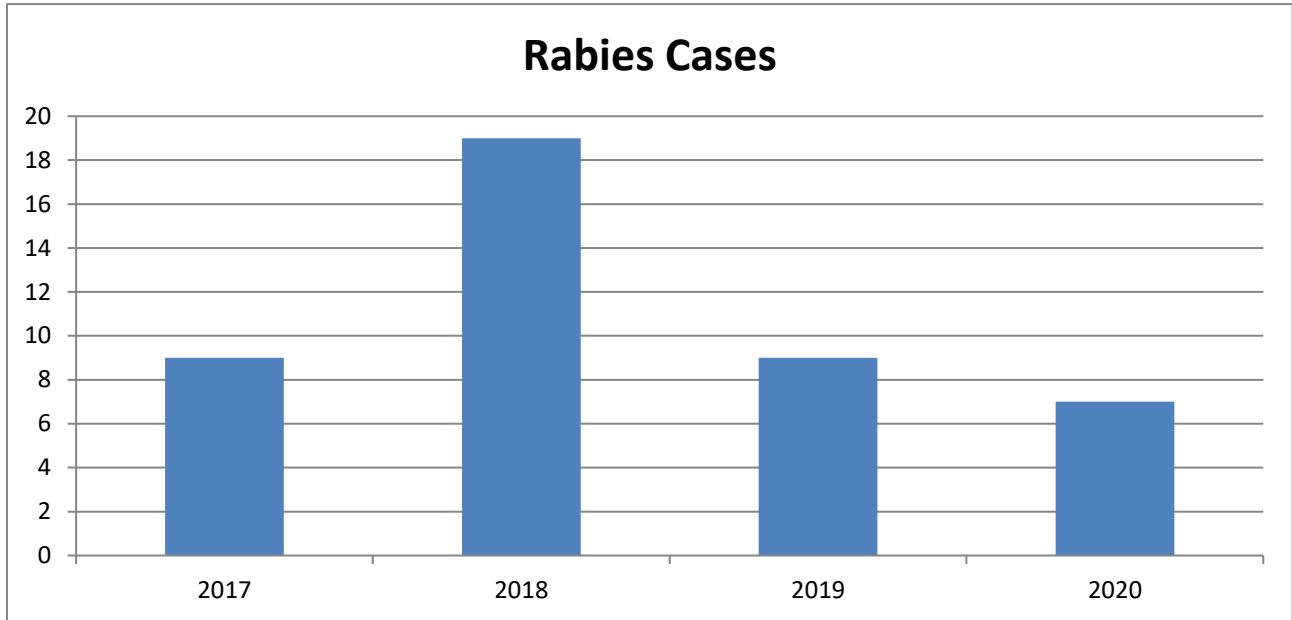

Wake County Rabies Statistics

During August 2020, there were 0 confirmed cases of rabies in Wake County. There have been a total of 7 confirmed cases of rabies in Wake County since January 1, 2020.