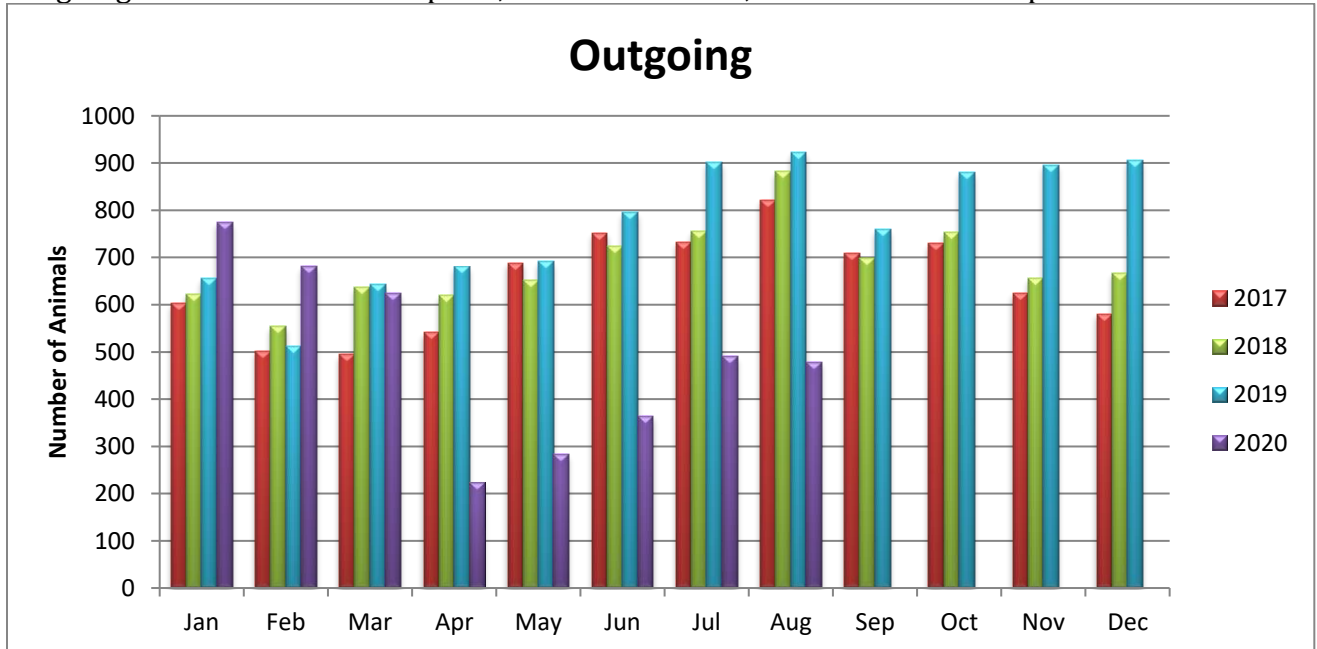

Outgoing Animals Monthly Comparison

Outgoing animals include: adoption, reclaim to owner, transfer to transfer partner