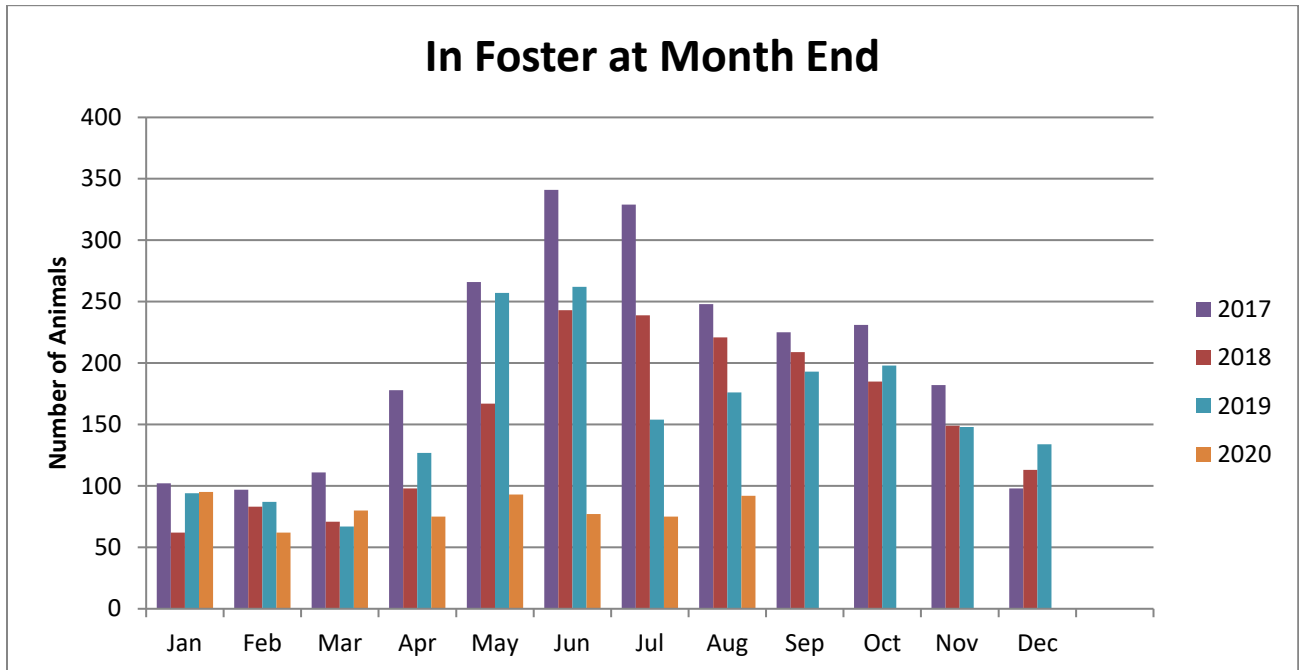

Wake County Animal Center Foster Program

Foster parents are crucial to the lifesaving efforts of the Wake County Animal Center. Foster parents save two lives when they choose to foster – the foster they welcome into their home as well as the pet who just got that spot in our facility. Fosters take on our neediest animals – our bottle feeder kittens, pets that need a kind hand for socialization, as well as our animals that need ongoing medical care. Foster parents provide a loving home that enables these pets to find their forever home.

To learn more about becoming a Foster parent at the Wake County Animal Center, please visit our Foster Page on our website at: <http://www.wakegov.com/pets/foster>

At the end of August, 2020, there were 92 animals in foster care. Animals in foster care that are available for adoption can be found on our Adoption Gallery at: <http://www.wakegov.com/pets/adoptions>