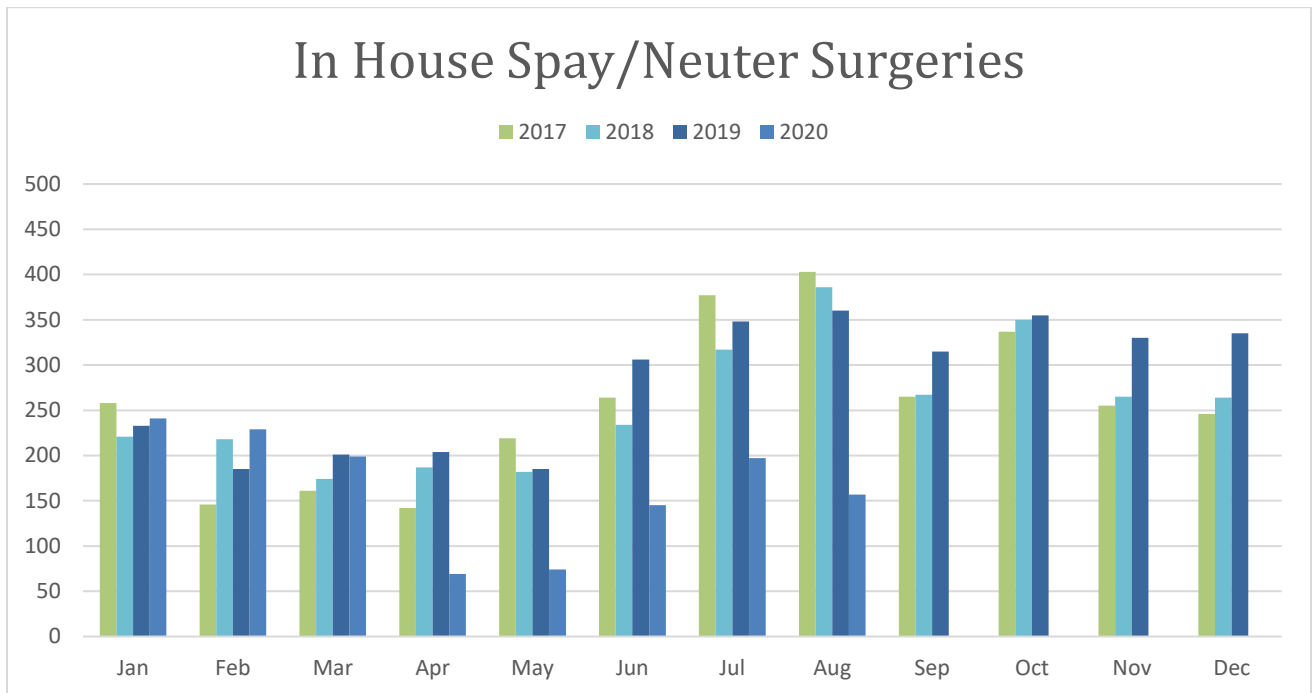

Wake County Animal Center Veterinary Program

Our Veterinary Program consists of a Chief Veterinarian, a Contract Surgeon and four veterinary technicians. This team is responsible for the overall medical care of all animals within the Wake County Animal Center.

Pet overpopulation is a major issue. One way to address this issue is to have your pets spayed or neutered. All dogs and cats adopted from the Wake County Animal Center are spayed or neutered prior to entering their new homes.

During August, 2020, 157 spay/neuter surgeries were performed at the Wake County Animal Center.