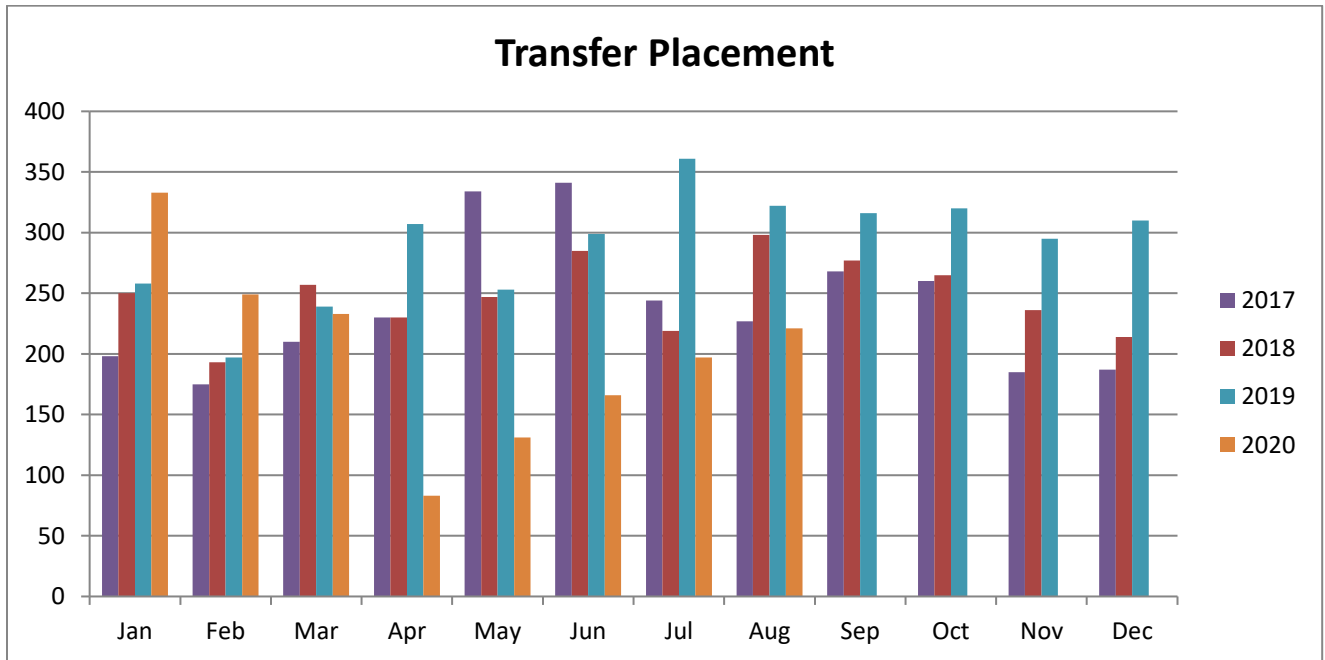

Wake County Animal Center Transfer Program

Transfer Partners pull animals from the Wake County Animal Center into their rescue programs. Our Transfer Partners are both near and far. We are fortunate to have many Transfer Partners to help us with placement of our animals, some that need extensive socialization, training or medical care. They enable us to save more lives.

To learn more about becoming a Transfer Partner for the Wake County Animal Center, please visit Transfer Program Page on our website at:

<http://www.wakegov.com/pets/transfer>

During August, 2020, 221 animals were transferred out of the Wake County Animal Center to our Transfer Partners.

Thank you to all of our Transfer Partners that pulled animals from the Wake County Animal Center in August, 2020. Every single transfer is important!