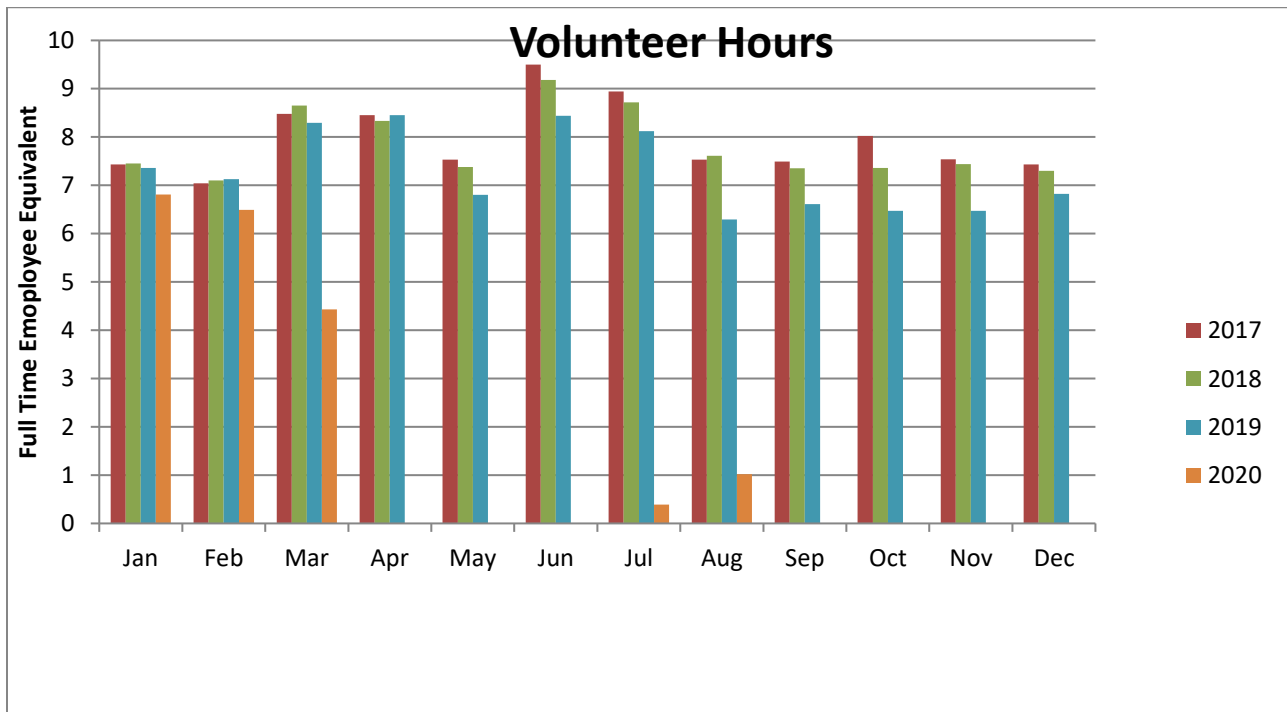

Wake County Animal Center Volunteer Program

Volunteers are an integral part of the Enrichment Program for the Wake County Animal Center. Their roles include dog walking, socialization of the animals, assisting at off-site events, cat cuddling and promoting our animals in the community, to just name a few.

To learn more about volunteering at the Wake County Animal Center, please visit our Volunteer Page on our website at: <http://www.wakegov.com/pets/volunteer>

Not everyone can come to the Animal Center to interact with our animals directly. If this is you, you can support our Animal Center by raising community awareness of the animals for adoption at the Wake County Animal Center, collecting donations of treats from your local community or making financial donations to support our Enrichment Program, advanced medical care and other needs of the animals in our care. More information can be found at: <http://www.wakegov.com/pets/donations>

Due to the COVID-19 pandemic, the full WCAC Volunteer Program was suspended during the month of August 2020. We were able to have limited volunteer activity to assist with some animal enrichment.