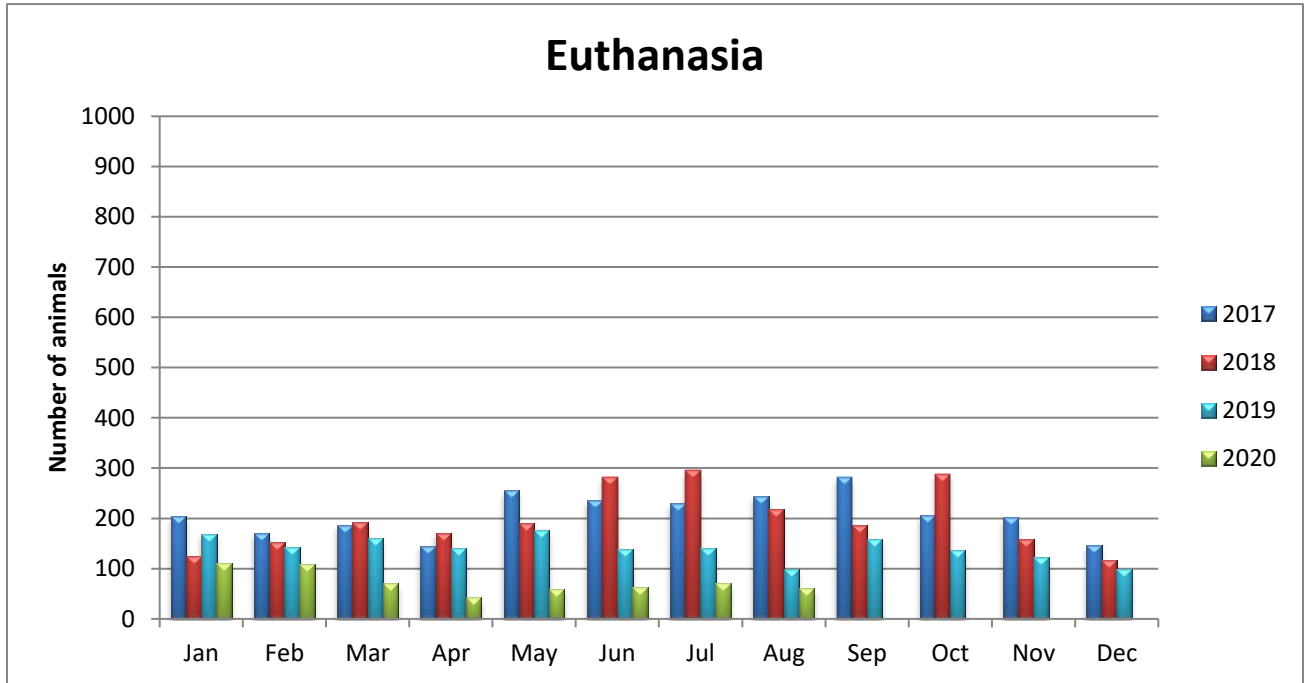

Euthanasia Monthly Comparison

Incoming animals may be euthanized for space, health or temperament. We also provide owner requested euthanasia to the public.

Wake County Animal Center Statistical Report

This report shows the current report month statistics and compares fiscal year to date statistics for the current fiscal year and the prior three fiscal years.

Date Range: July 1, 2020 - August 31, 2020						Date Prepared: 09/15/20				
	YTD FY18	%	YTD FY19	%	YTD FY20	%	YTD FY21	%	MTD FY21	%
Intake Dog	829		999		954		455		249	
Intake Cat	1065		1047		942		583		308	
Intake Other	76		134		95		69		27	
Intake Total	1970		2180		1988		1107		584	
Adoption Dog	353	42.6%	387	38.7%	374	39.2%	144	31.6%	79	31.7%
Adoption Cat	485	45.5%	471	45.0%	446	47.3%	275	47.2%	126	40.9%
Adoption Other	34	44.7%	49	36.6%	31	32.6%	11	15.9%	3	11.1%
Adoption Total	872	44.3%	908	41.7%	856	43.1%	430	38.8%	208	35.6%
Transfer Dog	188	22.7%	254	25.4%	271	28.4%	156	34.3%	85	34.1%
Transfer Cat	260	24.4%	230	22.0%	387	41.1%	225	38.6%	108	35.1%
Transfer Other	24	31.6%	34	25.4%	30	31.6%	37	53.6%	28	103.7%
Transfer Total	472	24.0%	518	23.8%	688	34.6%	418	37.8%	221	37.8%
Reclaim Dog	189	22.8%	183	18.3%	253	26.5%	110	24.2%	49	19.7%
Reclaim Cat	22	2.1%	48	4.6%	39	4.1%	10	1.7%	1	0.3%
Reclaim Other	0	0.0%	2	1.5%	5	5.3%	1	1.4%	0	0.0%
Reclaim Total	211	10.7%	213	9.8%	287	14.4%	121	10.9%	50	8.6%
Euth Dog	122	14.7%	150	15.0%	72	7.5%	56	12.3%	31	12.4%
Euth Cat	333	31.3%	337	32.2%	139	14.8%	48	8.2%	19	6.2%
Euth Other	18	23.7%	31	23.1%	27	28.4%	28	40.6%	11	40.7%
Euth Total	473	24.0%	518	23.8%	239	12.0%	132	11.9%	61	10.4%

	Total	%
Change in intake from FY20 to FY21	-881	-44%
Change in adoptions from FY20 to FY21	-426	-50%
Change in transfers from FY20 to FY21	-270	-39%
Change in euthanasia from FY20 to FY21	-107	-45%
Change in total cat live releases FY20 to FY21	-362	-41.5%
Change in total dog live releases FY20 to FY21	-488	-54.3%