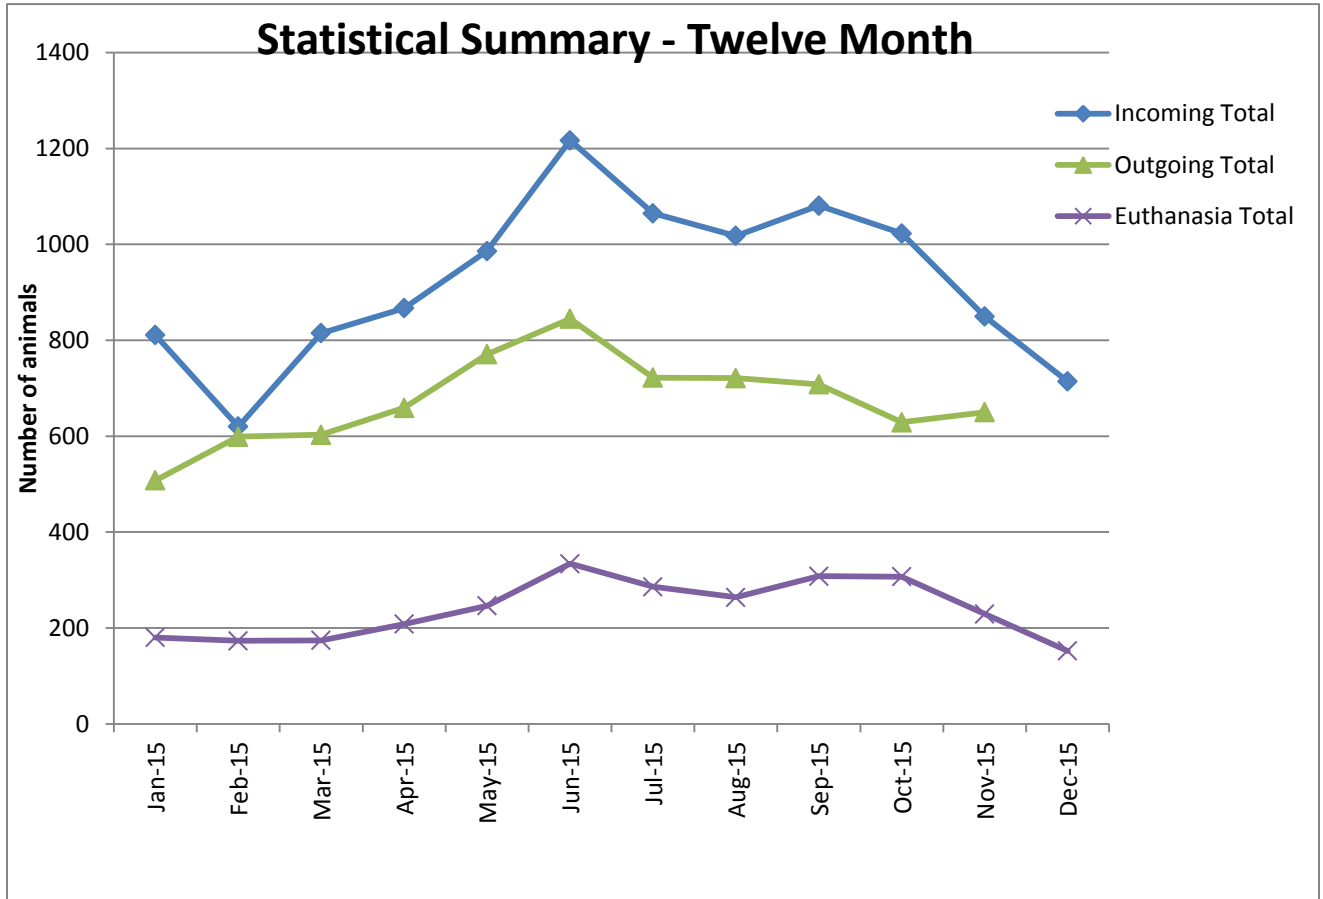

Animal Center Statistical Summary

This chart compares all of our incoming animals, outgoing animals (which includes adoption, reclaim by owner and transfer to transfer partners) and euthanasia.

Incoming Animals Monthly Comparison