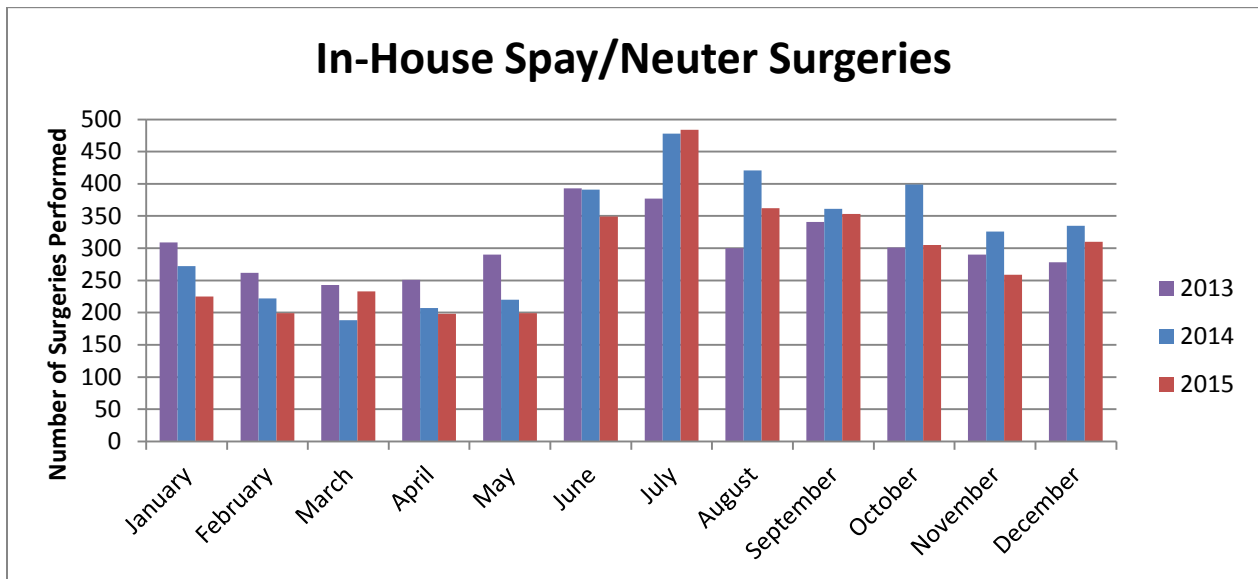

Wake County Animal Center Veterinary Program

Our Veterinary Program consists of a Chief Veterinarian, a Contract Surgeon and four veterinary technicians. This team is responsible for the overall medical care of all animals within the Wake County Animal Center.

Pet overpopulation is a major issue. One way to address this issue is to have your pets spayed or neutered. All dogs and cats adopted from the Wake County Animal Center are spayed or neutered prior to entering their new homes.

During December, 2015, 310 spay/neuter surgeries were performed at the Wake County Animal Center.