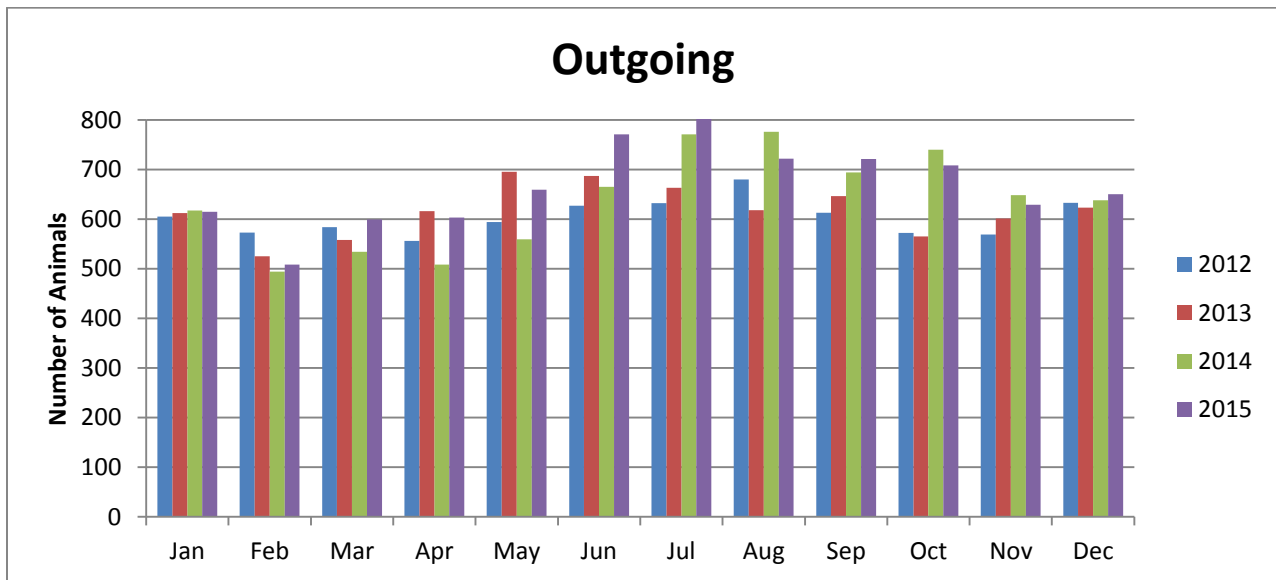

Outgoing Animals Monthly Comparison

Outgoing animals include: adoption, reclaim to owner, transfer to transfer partner