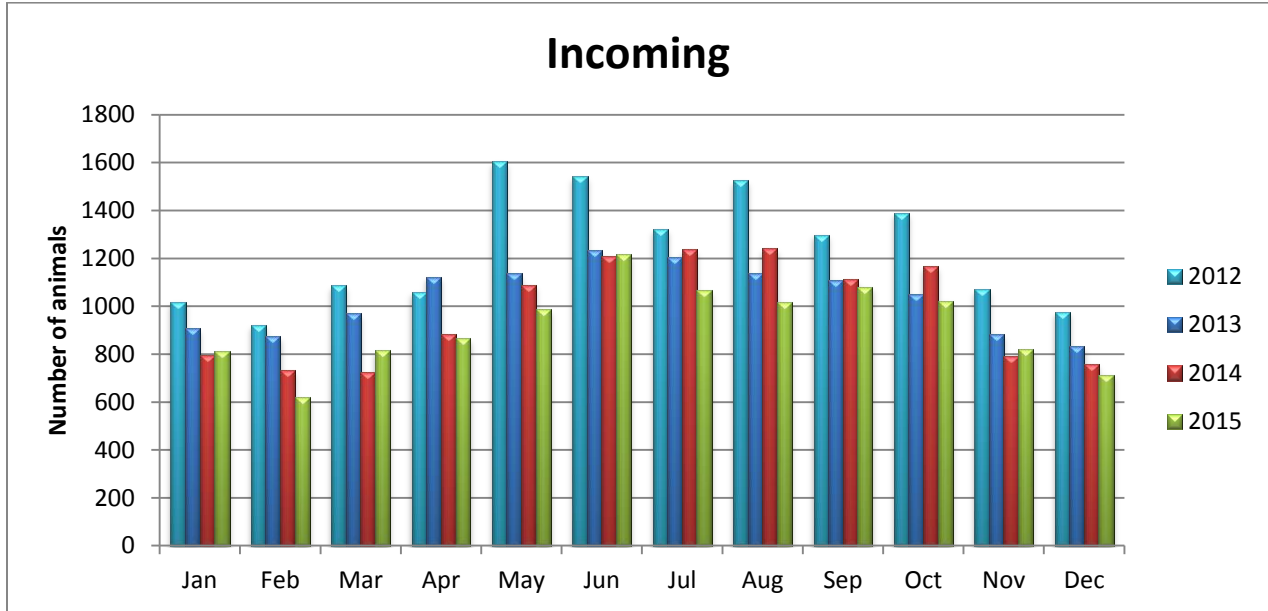

Incoming Animals Monthly Comparison

Incoming animals include all animals that enter the Wake County Animal Center either through our front desk or by Animal Control.