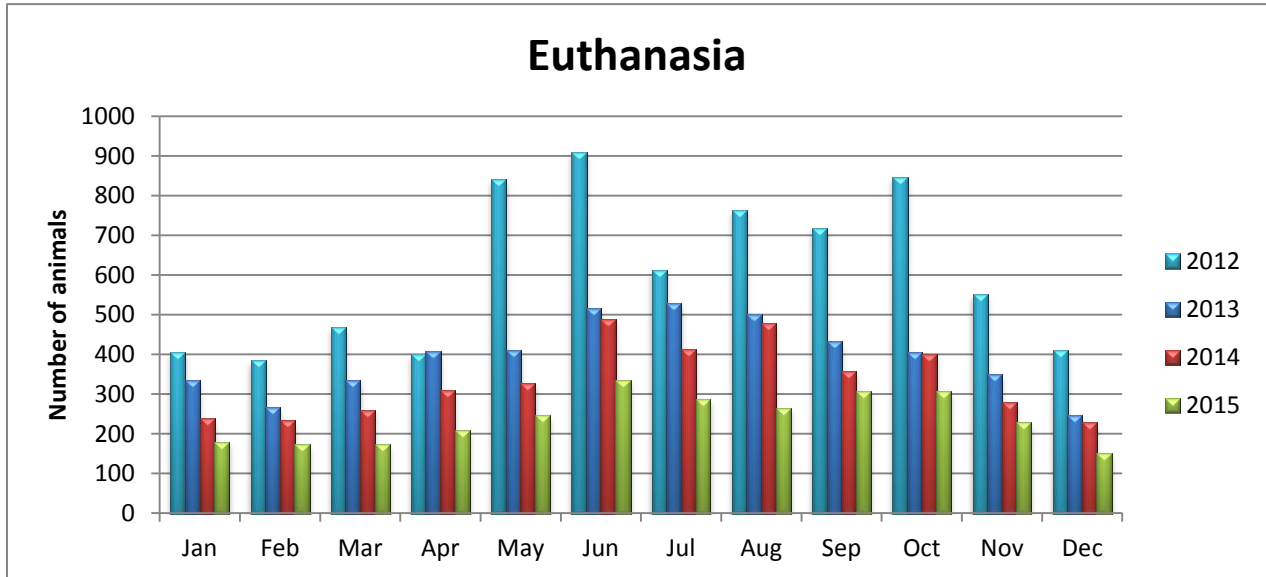

Euthanasia Monthly Comparison

Incoming animals may be euthanized for space, health or temperament. We also provide owner requested euthanasia to the public.

Wake County Animal Center Statistical Report

This report shows the current report month statistics and compares fiscal year to date statistics for the current fiscal year and the prior three fiscal years.

Wake County Animal Center Statistical Report

Date Range: July 1, 2015 - December 31 , 2015						Date Prepared: 1/11/2016				
	YTD FY13	%	YTD FY14	%	YTD FY15	%	YTD FY16	%	MTD FY16	%
Intake Dog	3615		2913		3056		2732		373	
Intake Cat	3637		3079		2974		2797		308	
Intake Other	320		225		276		221		33	
Intake Total	7572		6217		6306		5750		714	
Adoption Dog	1383	38.3%	1242	42.6%	1223	40.0%	1089	39.9%	178	47.7%
Adoption Cat	966	26.6%	985	32.0%	949	31.9%	996	35.6%	143	46.4%
Adoption Other	80	25.0%	81	36.0%	90	32.6%	97	43.9%	17	51.5%
Adoption Total	2458	32.5%	2360	38.0%	2270	36.0%	2200	38.3%	340	47.6%
Transfer Dog	412	11.4%	488	16.8%	665	21.8%	612	22.4%	102	27.3%
Transfer Cat	126	3.5%	310	10.1%	642	21.6%	801	28.6%	109	35.4%
Transfer Other	60	18.8%	22	9.8%	67	24.3%	48	21.7%	14	42.4%
Transfer Total	598	7.9%	820	13.2%	1374	21.8%	1461	25.4%	225	31.5%
Reclaim Dog	609	16.8%	517	17.7%	563	18.4%	554	20.3%	72	19.3%
Reclaim Cat	61	1.7%	68	2.2%	64	2.2%	71	2.5%	13	4.2%
Reclaim Other	4	1.3%	4	1.8%	3	1.1%	3	1.4%	2	6.1%
Reclaim Total	674	8.9%	589	9.5%	630	10.0%	628	10.9%	87	12.2%
Euth Dog	1190	32.9%	646	22.2%	657	21.5%	485	17.8%	59	15.8%
Euth Cat	2567	70.6%	1710	55.5%	1398	47.0%	985	35.2%	88	28.6%
Euth Other	149	46.6%	112	49.8%	106	38.4%	71	32.1%	5	15.2%
Euth Total	3906	51.6%	2469	39.7%	2162	34.3%	1546	26.9%	152	21.3%

	Total	%
Change in intake from FY15 to FY16	-556	-9%
Change in adoptions from FY15 to FY16	-70	-3%
Change in transfers from FY15 to FY16	87	6%
Change in euthanasia from FY15 to FY16	-616	-28%
Change in total cat live releases	213	12.9%
Change in total dog live releases	-196	-8.0%