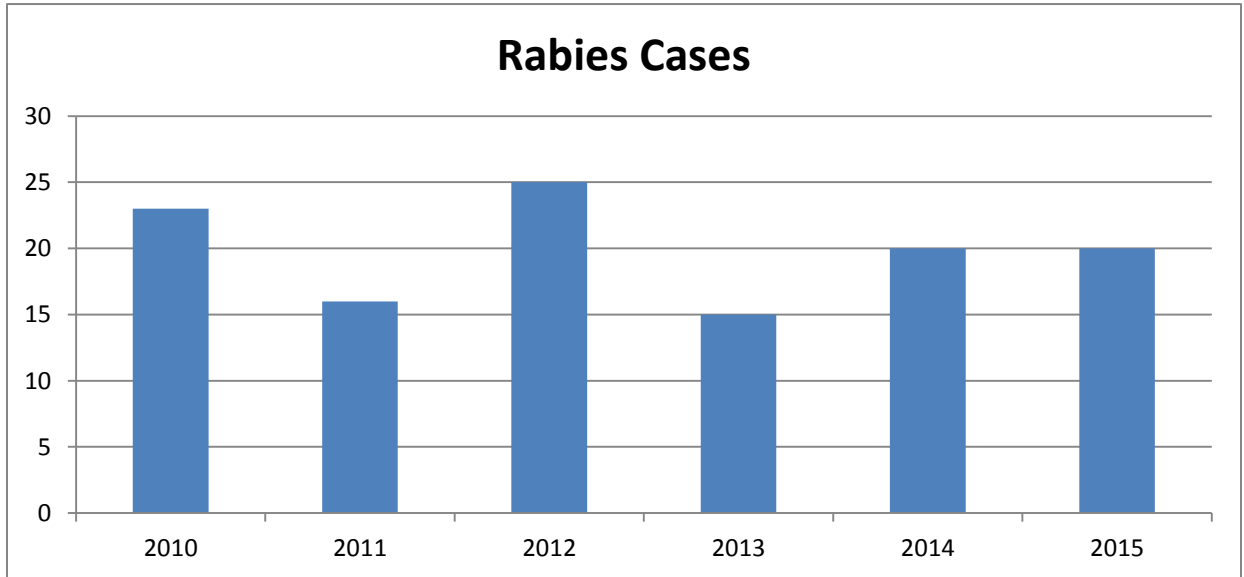

Wake County Rabies Statistics

During December, 2015, there was 1 confirmed case of rabies in Wake County. There have been a total of 20 confirmed cases of rabies in Wake County since January 1, 2015.