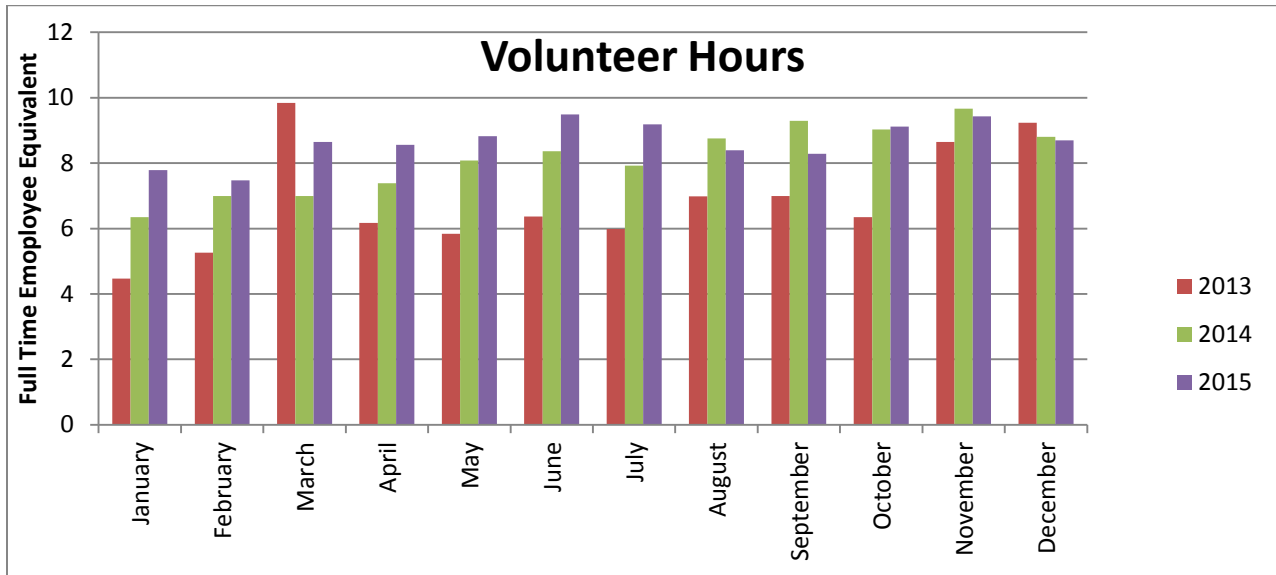

Wake County Animal Center Volunteer Program

Volunteers are an integral part of the Enrichment Program for the Wake County Animal Center. Their roles include dog walking, socialization of the animals, assisting at off-site events, cat cuddling and promoting our animals in the community, to just name a few.

To learn more about volunteering at the Wake County Animal Center, please visit our Volunteer Page on our website at: <http://www.wakegov.com/pets/volunteer>

Not everyone can come to the Animal Center to interact with our animals directly. If this is you, you can support our Animal Center by raising community awareness of the animals for adoption at the Wake County Animal Center, collecting donations of treats from your local community or making financial donations to support our Enrichment Program, advanced medical care and other needs of the animals in our care. More information can be found at: <http://www.wakegov.com/pets/donations>

During the month of December, 2015, our volunteers logged a total amount of hours equivalent to an additional 8.70 full time employees. WOW! That's a lot of enrichment for our animals!