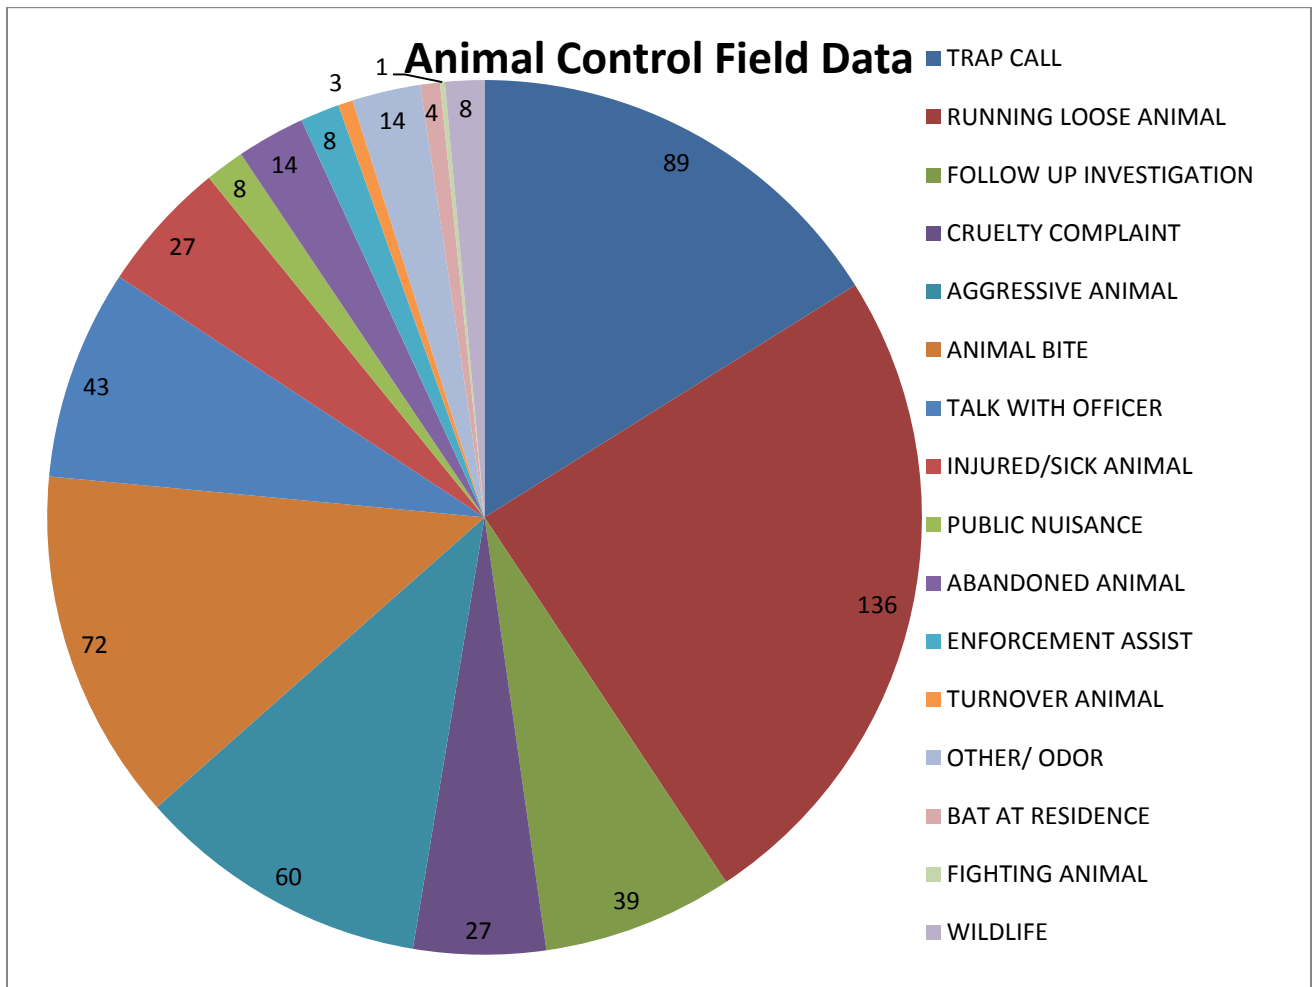

Wake County Animal Control

Wake County Animal Control responds to all areas of Wake County except for the City of Raleigh, City of Garner, Town of Holly Springs and Town of Cary, which each have their own Animal Control Units.

To learn more about Animal Control services within Wake County, please visit our Animal Control Page on our website at:

<http://www.wakegov.com/pets/health/Pages/animalcontrol.aspx>

Wake County Animal Control responded to 553 requests for service in December, 2015.