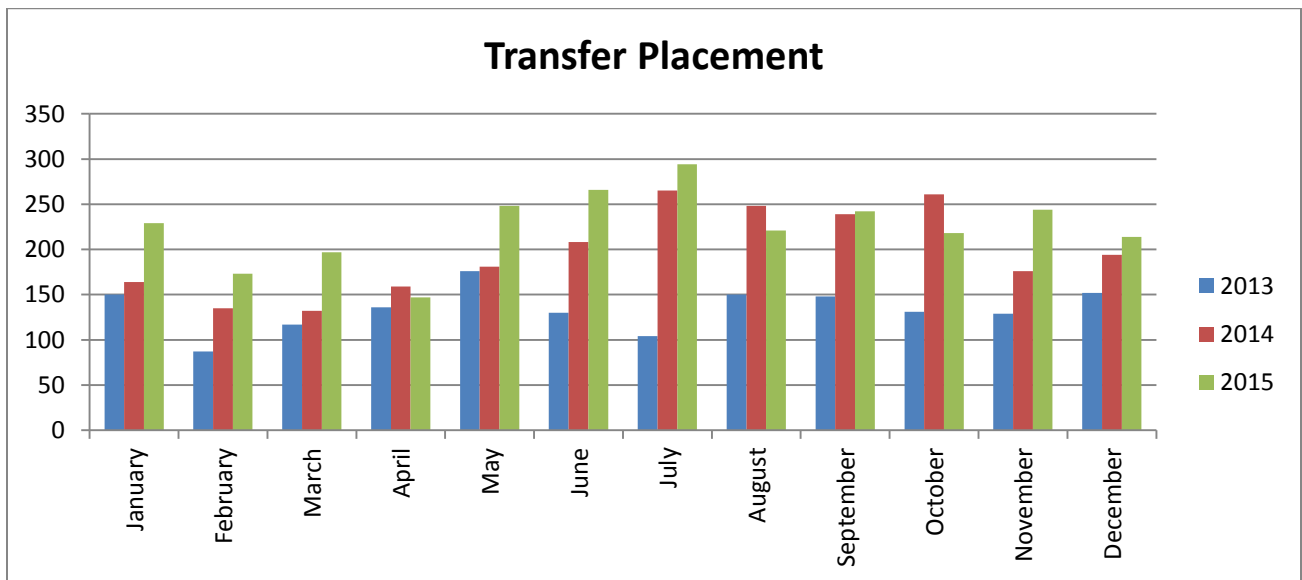

Wake County Animal Center Transfer Program

Transfer Partners pull animals from the Wake County Animal Center into their rescue programs. Our Transfer Partners are both near and far. We are fortunate to have many Transfer Partners to help us with placement of our animals, some that need extensive socialization, training or medical care. They enable us to save more lives.

To learn more about becoming a Transfer Partner for the Wake County Animal Center, please visit Transfer Program Page on our website at:

<http://www.wakegov.com/pets/transfer>

During December, 2015, 214 animals were transferred out of the Wake County Animal Center to our Transfer Partners.

Thank you to all of our Transfer Partners that pulled animals from the Wake County Animal Center in December, 2015. Every single transfer is important!