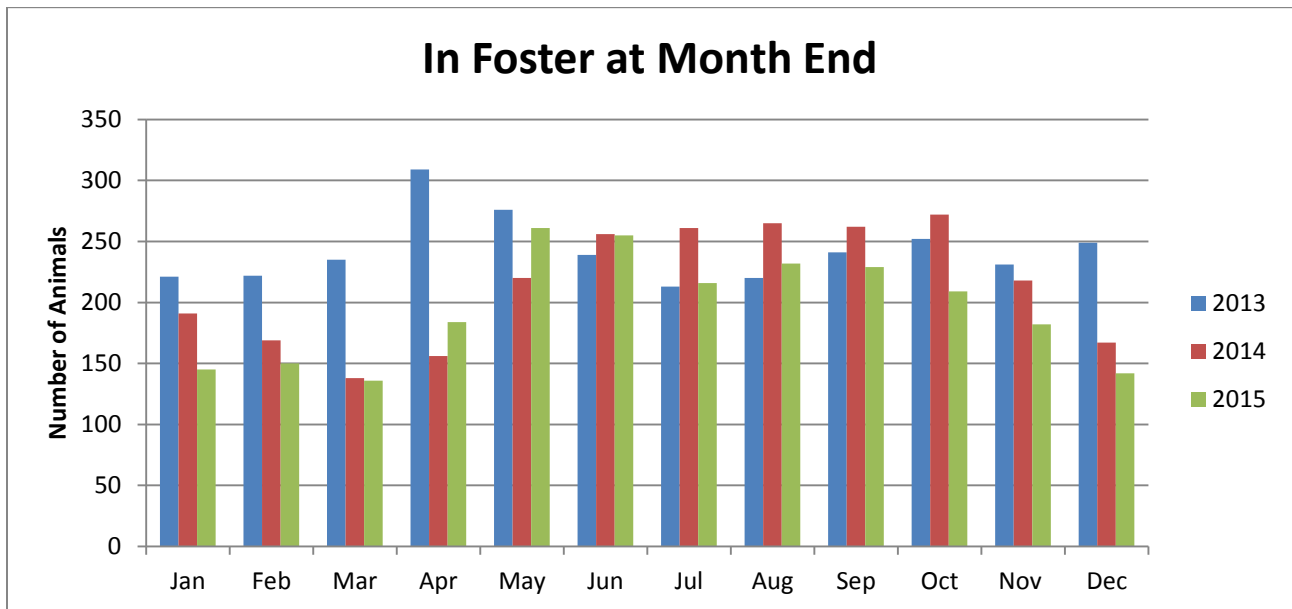

Wake County Animal Center Foster Program

Foster parents are crucial to the lifesaving efforts of the Wake County Animal Center. Foster parents save two lives when they choose to foster – the foster they welcome into their home as well as the pet who just got that spot in our facility. Fosters take on our neediest animals – our bottle feeder kittens, pets that need a kind hand for socialization, as well as our animals that need ongoing medical care. Foster parents provide a loving home that enables these pets to find their forever home.

To learn more about becoming a Foster parent at the Wake County Animal Center, please visit our Foster Page on our website at: <http://www.wakegov.com/pets/foster>

At the end of December, 2015, there were 142 animals in foster care. Animals in foster care that are available for adoption can be found on our Adoption Gallery at: <http://www.wakegov.com/pets/adoptions>