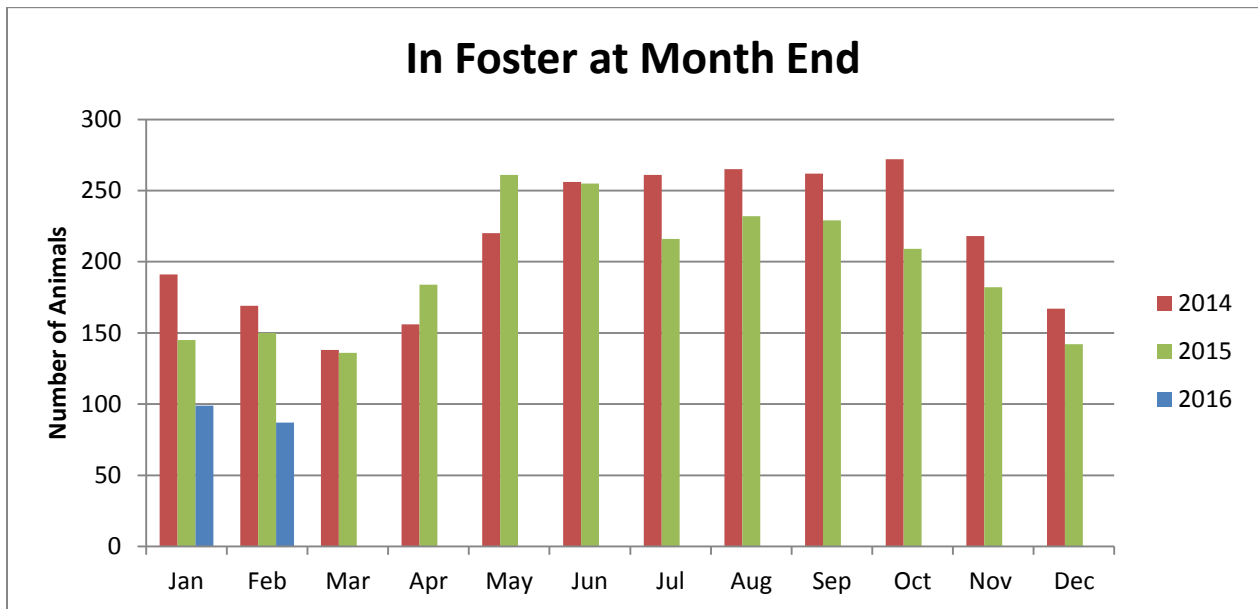

Wake County Animal Center Foster Program

Foster parents are crucial to the lifesaving efforts of the Wake County Animal Center. Foster parents save two lives when they choose to foster – the foster they welcome into their home as well as the pet who just got that spot in our facility. Fosters take on our neediest animals – our bottle feeder kittens, pets that need a kind hand for socialization, as well as our animals that need ongoing medical care. Foster parents provide a loving home that enables these pets to find their forever home.

To learn more about becoming a Foster parent at the Wake County Animal Center, please visit our Foster Page on our website at: <http://www.wakegov.com/pets/foster>

At the end of February, 2016, there were 87 animals in foster care. Animals in foster care that are available for adoption can be found on our Adoption Gallery at: <http://www.wakegov.com/pets/adoptions>