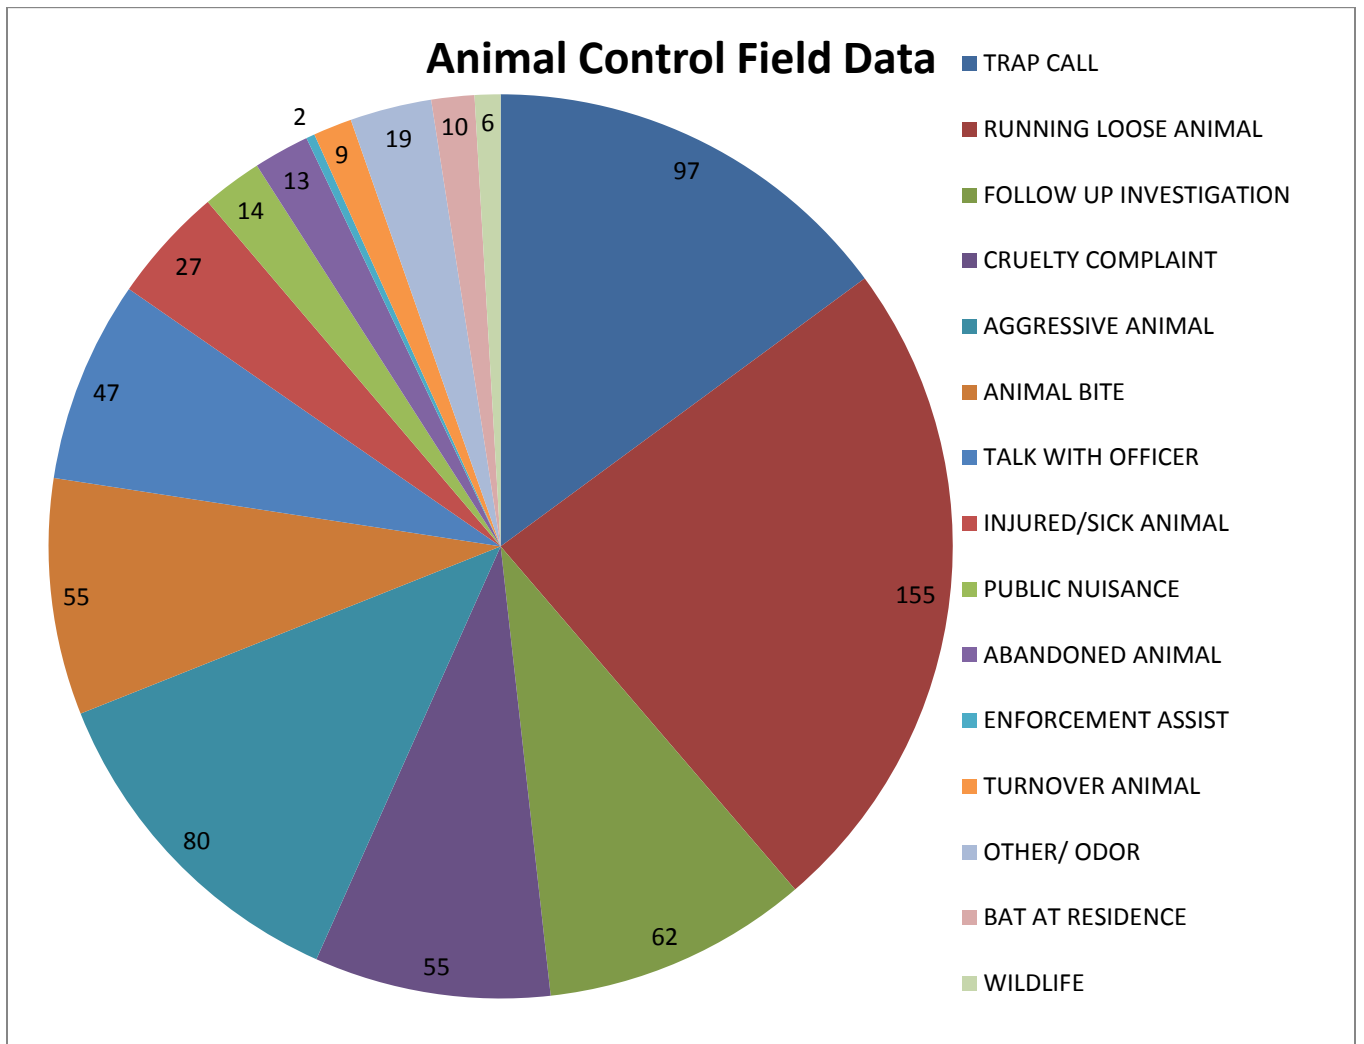

Wake County Animal Control

Wake County Animal Control responds to all areas of Wake County except for the City of Raleigh, City of Garner, Town of Holly Springs and Town of Cary, which each have their own Animal Control Units.

To learn more about Animal Control services within Wake County, please visit our Animal Control Page on our website at:

<http://www.wakegov.com/pets/health/Pages/animalcontrol.aspx>

Wake County Animal Control responded to 651 requests for service in February, 2016.