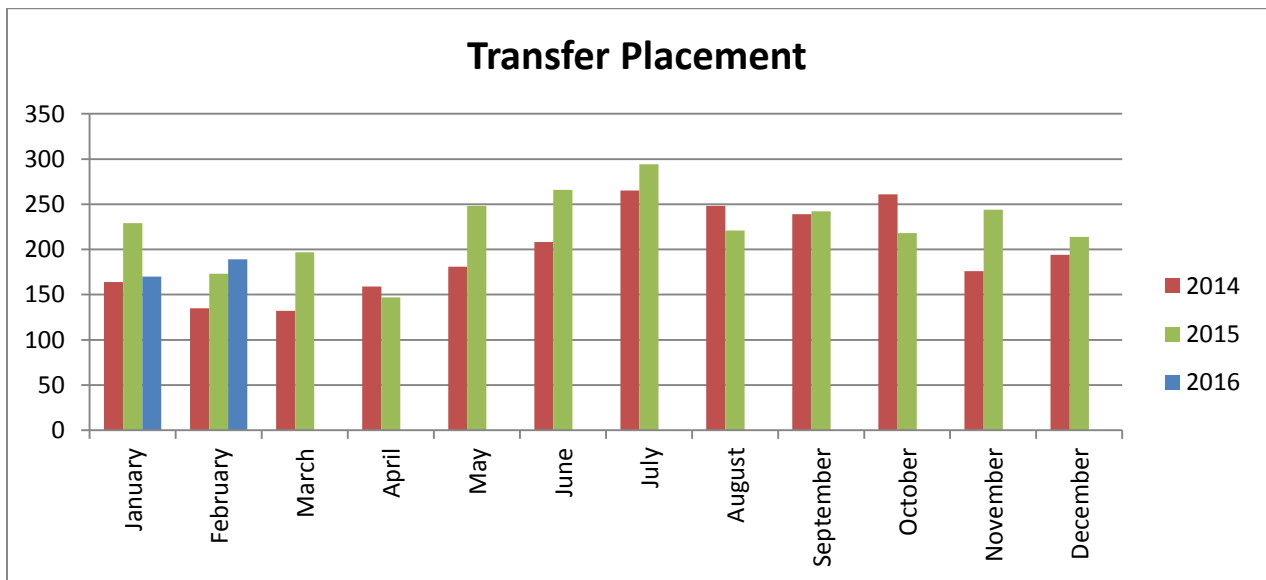

Wake County Animal Center Transfer Program

Transfer Partners pull animals from the Wake County Animal Center into their rescue programs. Our Transfer Partners are both near and far. We are fortunate to have many Transfer Partners to help us with placement of our animals, some that need extensive socialization, training or medical care. They enable us to save more lives.

To learn more about becoming a Transfer Partner for the Wake County Animal Center, please visit Transfer Program Page on our website at:

<http://www.wakegov.com/pets/transfer>

During February, 2016, 189 animals were transferred out of the Wake County Animal Center to our Transfer Partners.

Thank you to all of our Transfer Partners that pulled animals from the Wake County Animal Center in February, 2016. Every single transfer is important!