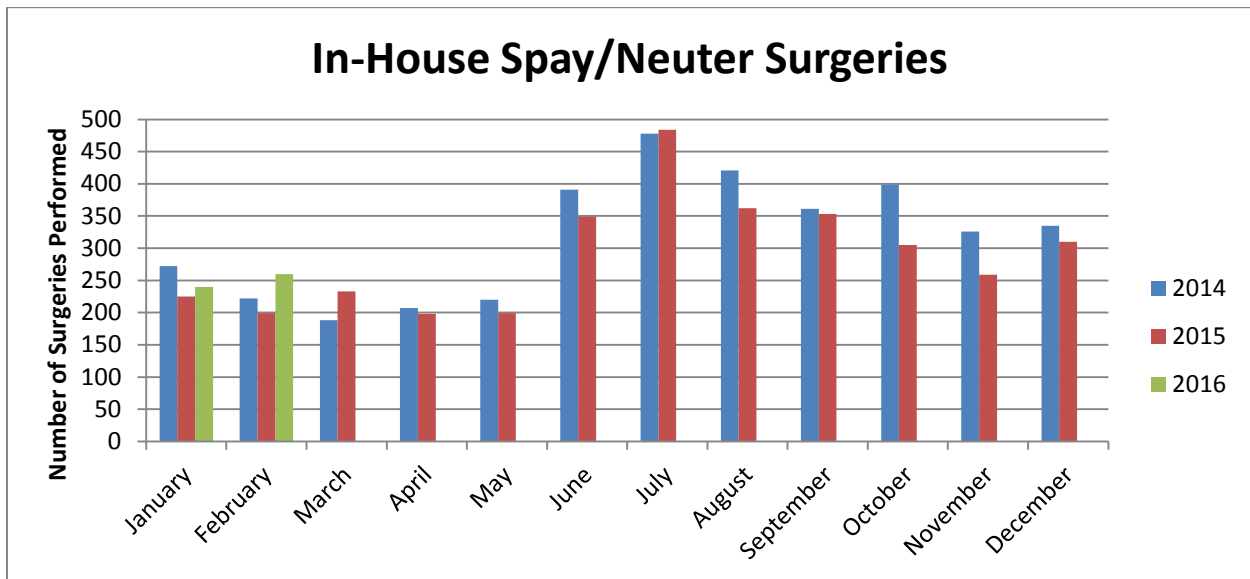

Wake County Animal Center Veterinary Program

Our Veterinary Program consists of a Chief Veterinarian, a Contract Surgeon and four veterinary technicians. This team is responsible for the overall medical care of all animals within the Wake County Animal Center.

Pet overpopulation is a major issue. One way to address this issue is to have your pets spayed or neutered. All dogs and cats adopted from the Wake County Animal Center are spayed or neutered prior to entering their new homes.

During February, 2016, 260 spay/neuter surgeries were performed at the Wake County Animal Center.