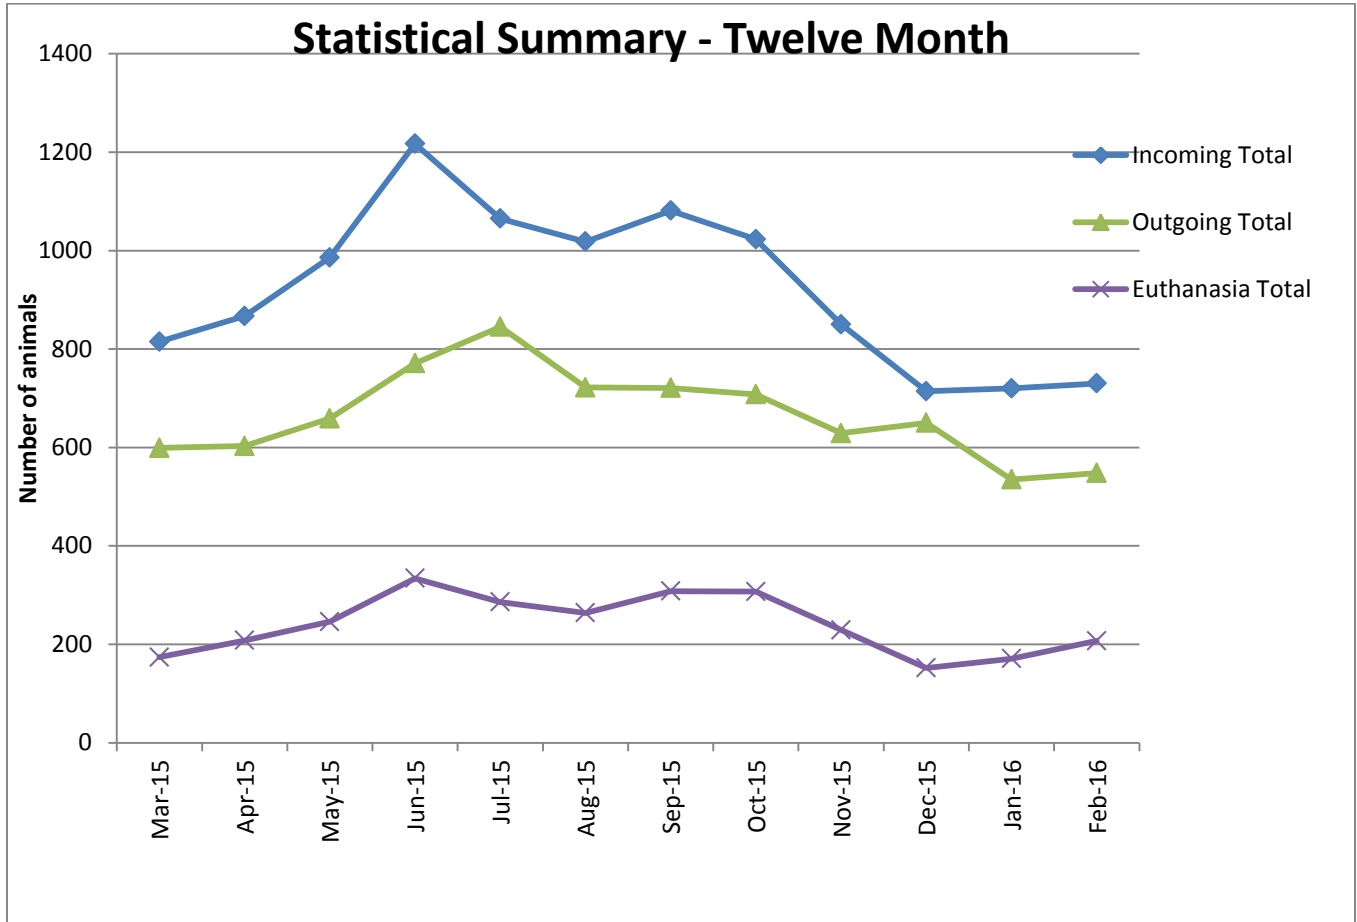

Animal Center Statistical Summary

This chart compares all of our incoming animals, outgoing animals (which includes adoption, reclaim by owner and transfer to transfer partners) and euthanasia.

Incoming Animals Monthly Comparison