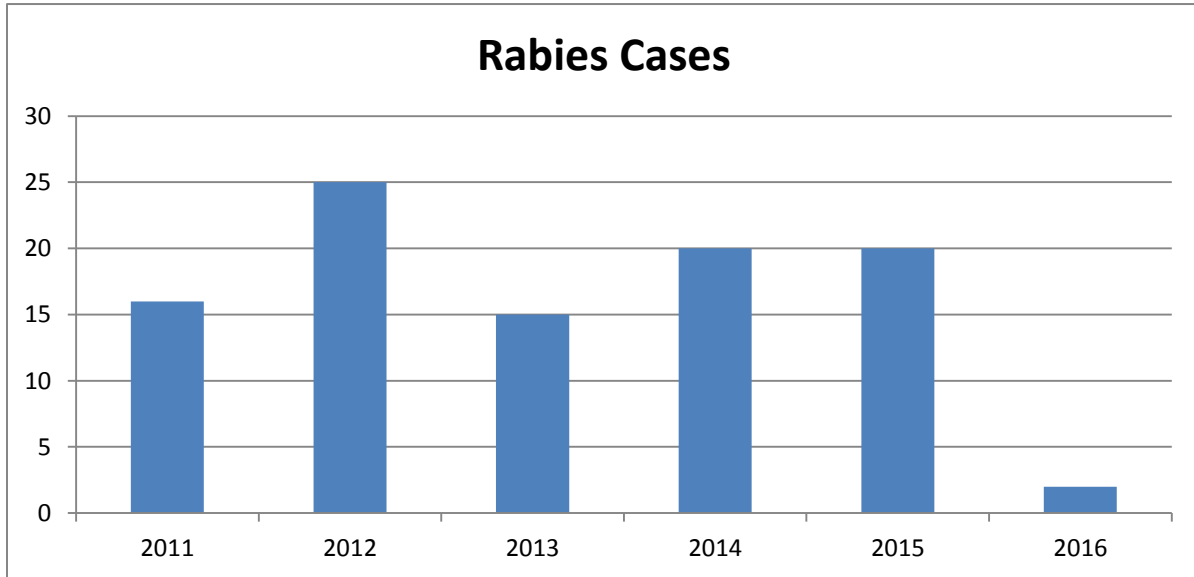

Wake County Rabies Statistics

During February, 2016, there was 1 confirmed case of rabies in Wake County. There have been a total of 2 confirmed cases of rabies in Wake County since January 1, 2016.