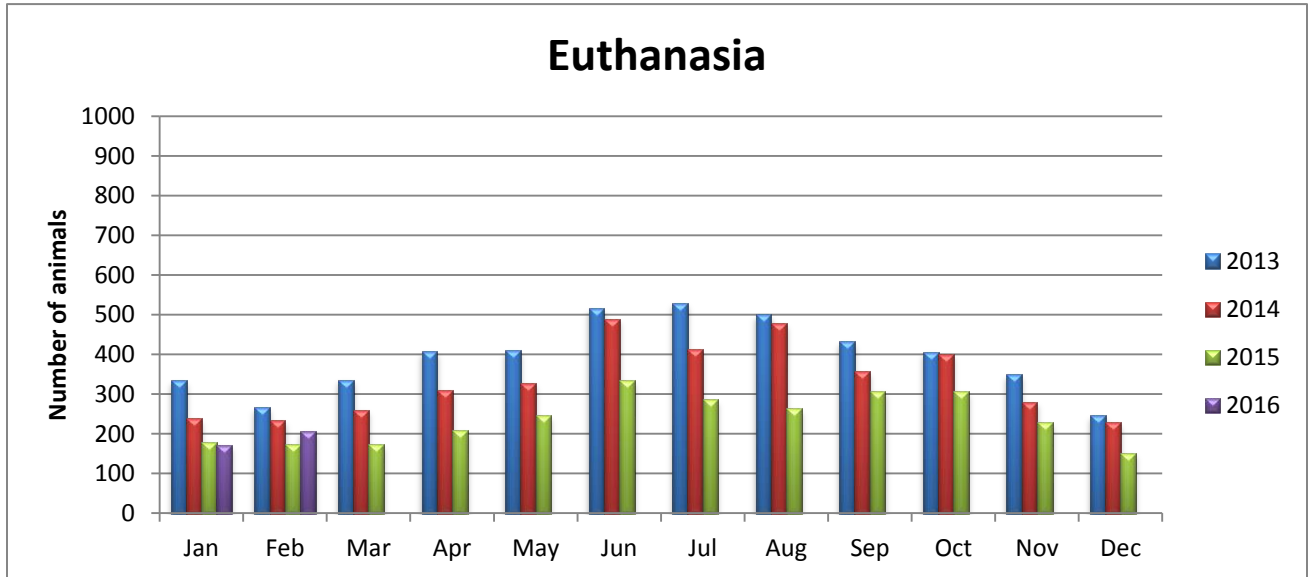

Euthanasia Monthly Comparison

Incoming animals may be euthanized for space, health or temperament. We also provide owner requested euthanasia to the public.

Wake County Animal Center Statistical Report

This report shows the current report month statistics and compares fiscal year to date statistics for the current fiscal year and the prior three fiscal years.

Wake County Animal Center Statistical Report

Date Range: July 1, 2015 - February 29 , 2016						Date Prepared: 3/15/2016				
	YTD FY13	%	YTD FY14	%	YTD FY15	%	YTD FY16	%	MTD FY16	%
Intake Dog	4622		3820		3893		3573		411	
Intake Cat	4305		3594		3508		3360		294	
Intake Other	420		317		336		267		25	
Intake Total	9347		7731		7737		7200		730	
Adoption Dog	1867	40.4%	1662	43.5%	1589	40.8%	1417	39.7%	174	42.3%
Adoption Cat	1210	28.1%	1233	34.3%	1088	31.0%	1197	35.6%	74	25.2%
Adoption Other	99	23.6%	102	32.2%	103	30.7%	110	41.2%	7	28.0%
Adoption Total	3176	34.0%	2997	38.8%	2780	35.9%	2724	37.8%	255	34.9%
Transfer Dog	562	12.2%	678	17.7%	859	22.1%	810	22.7%	96	23.4%
Transfer Cat	172	4.0%	412	11.5%	851	24.3%	943	28.1%	83	28.2%
Transfer Other	99	23.6%	29	9.1%	82	24.4%	68	25.5%	11	44.0%
Transfer Total	833	8.9%	1119	14.5%	1792	23.2%	1821	25.3%	190	26.0%
Reclaim Dog	760	16.4%	668	17.5%	728	18.7%	725	20.3%	91	22.1%
Reclaim Cat	79	1.8%	88	2.4%	95	2.7%	98	2.9%	12	4.1%
Reclaim Other	24	5.7%	9	2.8%	3	0.9%	3	1.1%	0	0.0%
Reclaim Total	863	9.2%	765	9.9%	826	10.7%	826	11.5%	103	14.1%
Euth Dog	1383	29.9%	829	21.7%	781	20.1%	626	17.5%	68	16.5%
Euth Cat	2942	68.3%	1958	54.5%	1604	45.7%	1207	35.9%	130	44.2%
Euth Other	179	42.6%	152	47.9%	127	37.8%	86	32.2%	9	36.0%
Euth Total	4904	52.5%	2939	38.0%	2512	32.5%	1919	26.7%	207	28.4%

	Total	%
Change in intake from FY15 to FY16	-537	-7%
Change in adoptions from FY15 to FY16	-56	-2%
Change in transfers from FY15 to FY16	29	2%
Change in euthanasia from FY15 to FY16	-593	-24%
Change in total cat live releases	204	10.0%
Change in total dog live releases	-224	-7.1%