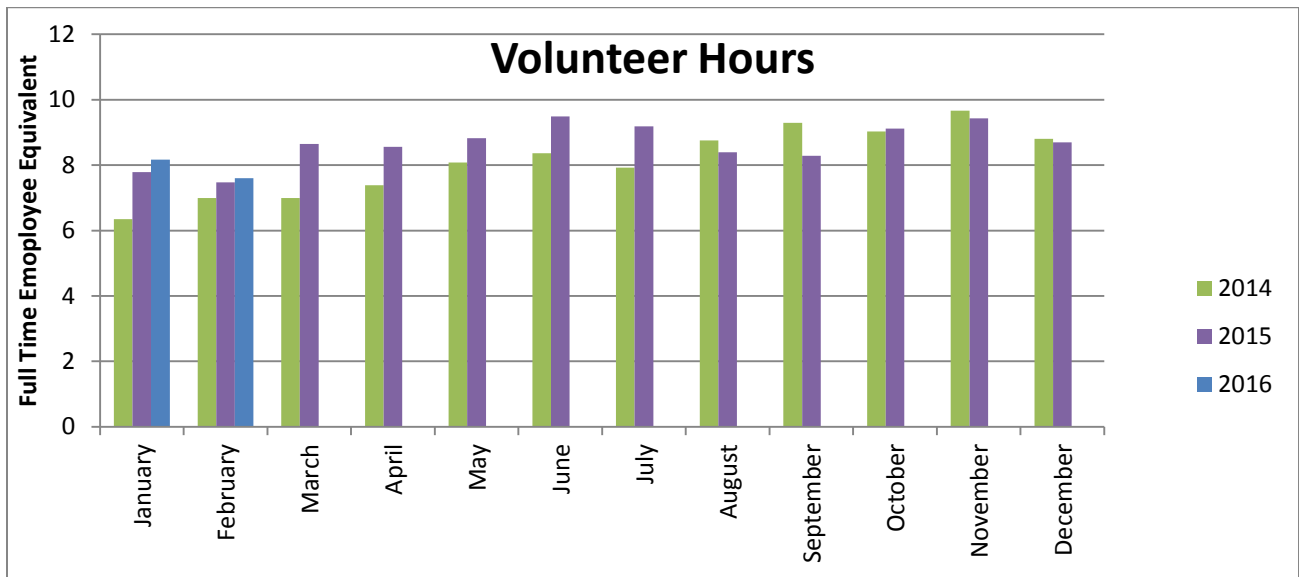

Wake County Animal Center Volunteer Program

Volunteers are an integral part of the Enrichment Program for the Wake County Animal Center. Their roles include dog walking, socialization of the animals, assisting at off-site events, cat cuddling and promoting our animals in the community, to just name a few.

To learn more about volunteering at the Wake County Animal Center, please visit our Volunteer Page on our website at: <http://www.wakegov.com/pets/volunteer>

Not everyone can come to the Animal Center to interact with our animals directly. If this is you, you can support our Animal Center by raising community awareness of the animals for adoption at the Wake County Animal Center, collecting donations of treats from your local community or making financial donations to support our Enrichment Program, advanced medical care and other needs of the animals in our care. More information can be found at: <http://www.wakegov.com/pets/donations>

During the month of February, 2016, our volunteers logged a total amount of hours equivalent to an additional 7.60 full time employees. WOW! That's a lot of enrichment for our animals!