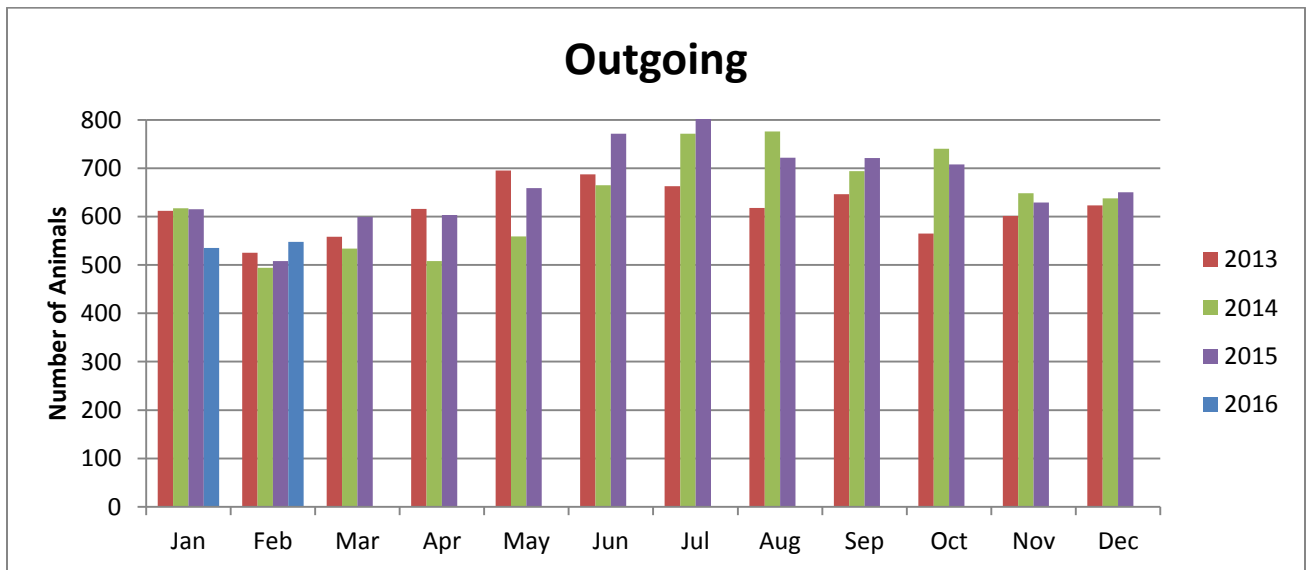

Outgoing Animals Monthly Comparison

Outgoing animals include: adoption, reclaim to owner, transfer to transfer partner