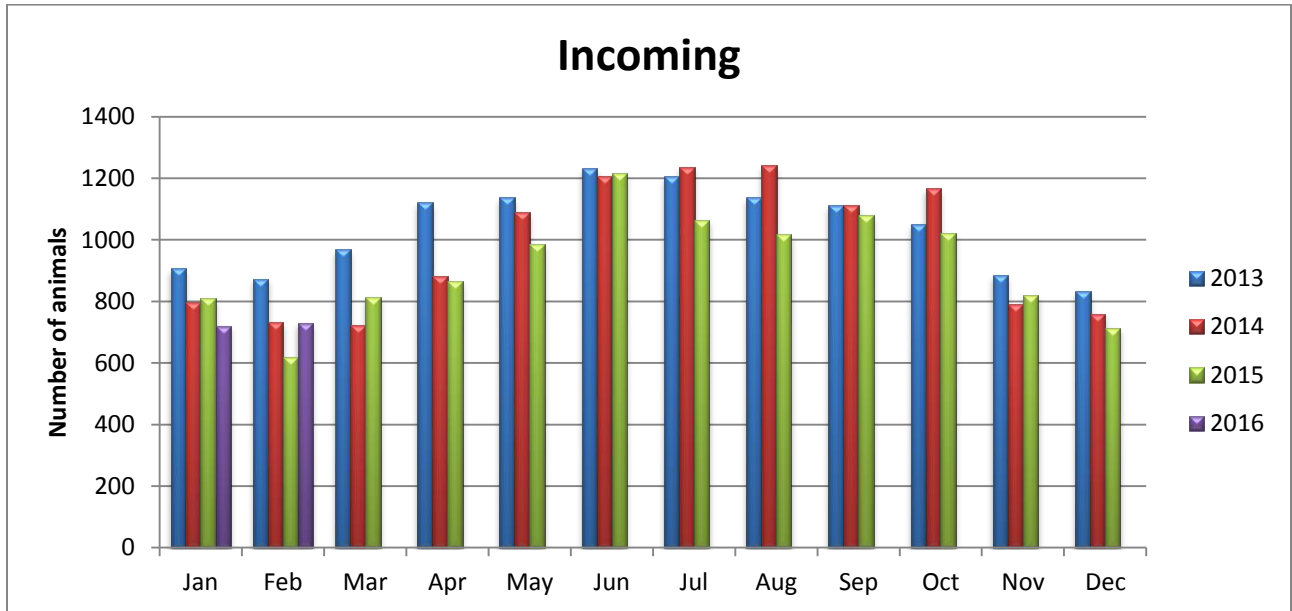

Incoming Animals Monthly Comparison

Incoming animals include all animals that enter the Wake County Animal Center either through our front desk or by Animal Control.