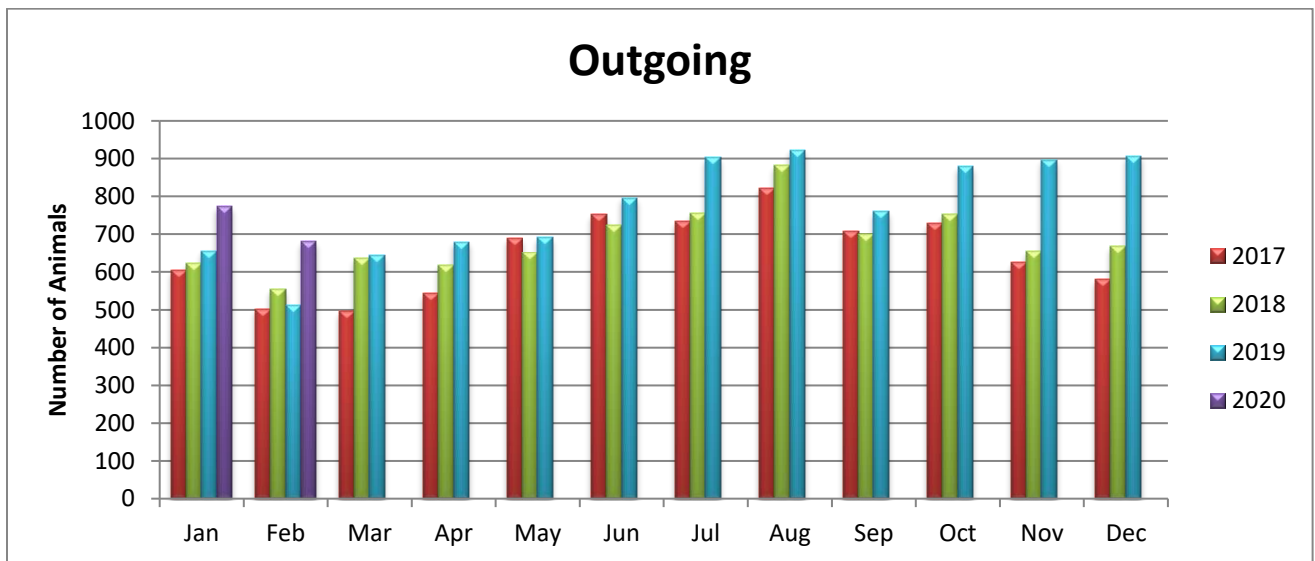

Outgoing Animals Monthly Comparison

Outgoing animals include: adoption, reclaim to owner, transfer to transfer partner