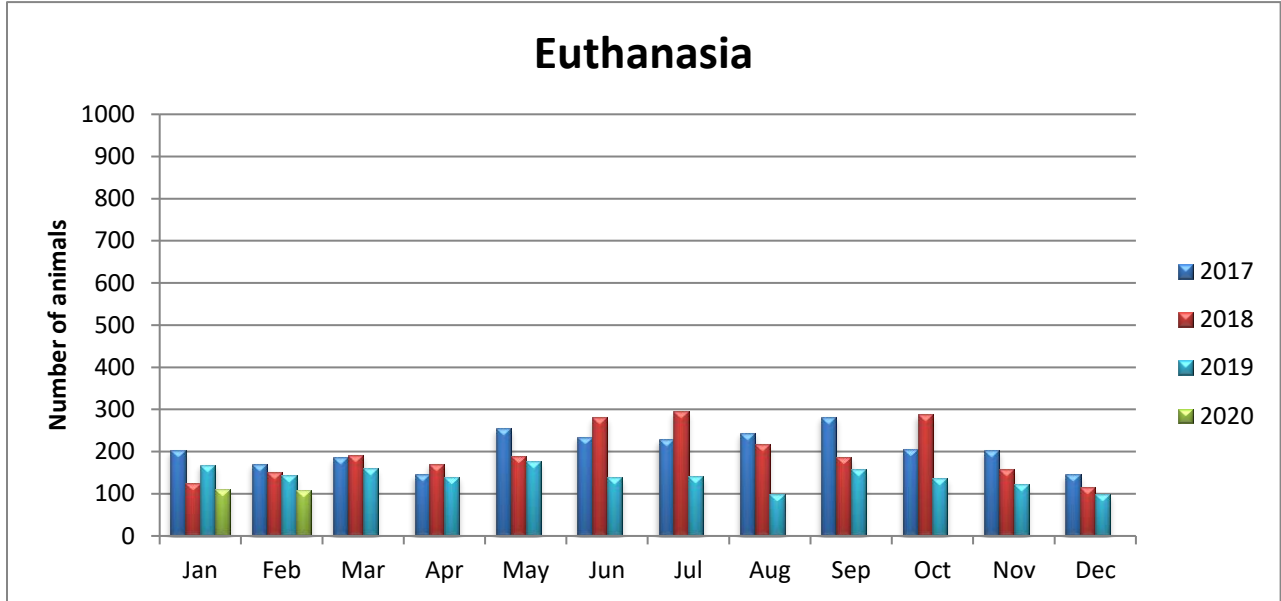

Euthanasia Monthly Comparison

Incoming animals may be euthanized for space, health or temperament. We also provide owner requested euthanasia to the public.

Wake County Animal Center Statistical Report

This report shows the current report month statistics and compares fiscal year to date statistics for the current fiscal year and the prior three fiscal years.

Wake County Animal Center Statistical Report

Date Range: July 1, 2019 - February 29, 2020						Date Prepared: 03/15/20				
	YTD FY17	%	YTD FY18	%	YTD FY19	%	YTD FY20	%	MTD FY20	%
Intake Dog	3487		3203		3477		3610		429	
Intake Cat	3091		3303		3271		3436		301	
Intake Other	285		309		431		515		53	
Intake Total	6863		6815		7179		7561		783	
Adoption Dog	1403	40.2%	1220	38.1%	1266	36.4%	1473	40.8%	180	42.0%
Adoption Cat	1273	41.2%	1411	42.7%	1332	40.7%	1575	45.8%	99	32.9%
Adoption Other	100	35.1%	89	28.8%	137	31.8%	134	26.0%	30	56.6%
Adoption Total	2791	40.7%	2726	40.0%	2741	38.2%	3182	42.1%	309	39.5%
Transfer Dog	804	23.1%	795	24.8%	932	26.8%	944	26.1%	101	23.5%
Transfer Cat	931	30.1%	913	27.6%	845	25.8%	1308	38.1%	140	46.5%
Transfer Other	100	35.1%	110	35.6%	190	44.1%	260	50.5%	8	15.1%
Transfer Total	1835	26.7%	1818	26.7%	1967	27.4%	2512	33.2%	249	31.8%
Reclaim Dog	744	21.3%	729	22.8%	736	21.2%	857	23.7%	107	24.9%
Reclaim Cat	114	3.7%	93	2.8%	133	4.1%	185	5.4%	15	5.0%
Reclaim Other	2	0.7%	14	4.5%	6	1.4%	6	1.2%	1	1.9%
Reclaim Total	860	12.5%	836	12.3%	867	12.1%	1018	13.5%	123	15.7%
Euth Dog	561	16.1%	442	13.8%	460	13.2%	344	9.5%	40	9.3%
Euth Cat	958	31.0%	1090	33.0%	1035	31.6%	543	15.8%	52	17.3%
Euth Other	63	22.1%	56	18.1%	85	19.7%	86	16.7%	16	30.2%
Euth Total	1582	23.1%	1588	23.3%	1581	22.0%	973	12.9%	108	13.8%

	Total	%
Change in intake from FY19 to FY20	382	5%
Change in adoptions from FY19 to FY20	441	16%
Change in transfers from FY19 to FY20	545	28%
Change in euthanasia from FY19 to FY20	-608	-38%
Change in total cat live releases FY19 to FY20	758	32.8%
Change in total dog live releases FY19 to FY20	340	11.6%