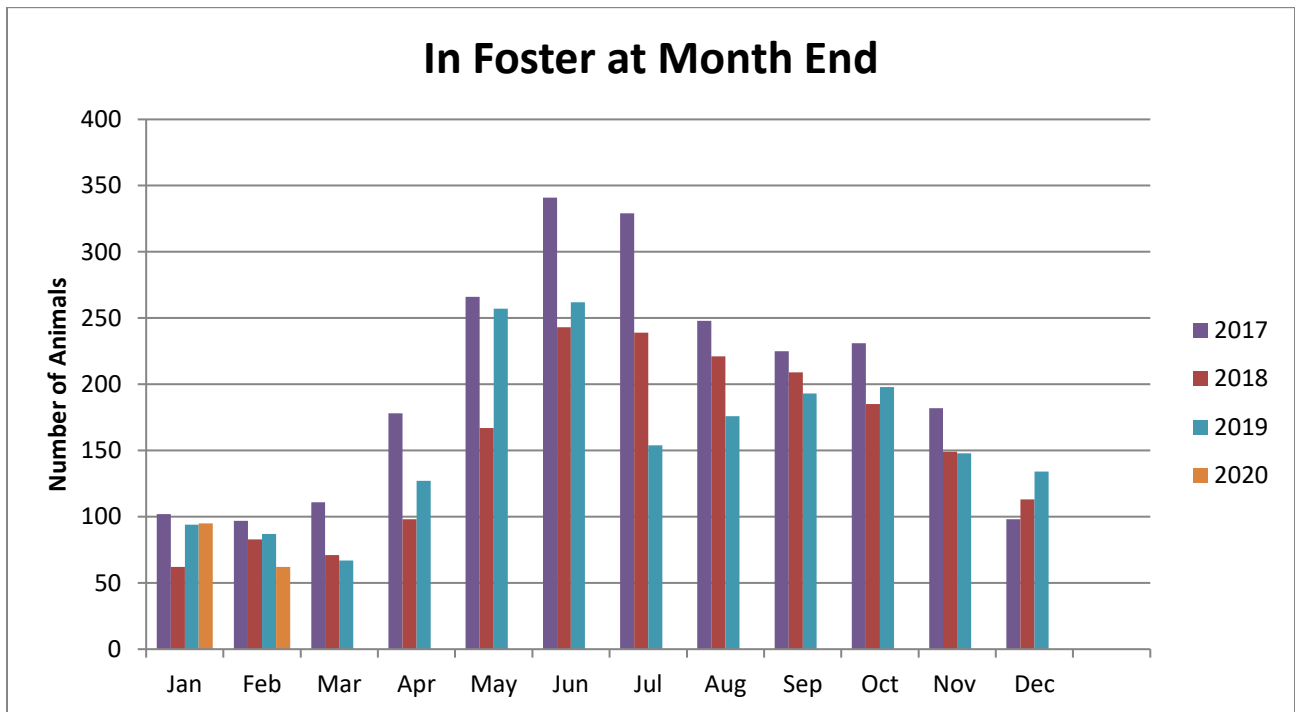

Wake County Animal Center Foster Program

Foster parents are crucial to the lifesaving efforts of the Wake County Animal Center. Foster parents save two lives when they choose to foster – the foster they welcome into their home as well as the pet who just got that spot in our facility. Fosters take on our neediest animals – our bottle feeder kittens, pets that need a kind hand for socialization, as well as our animals that need ongoing medical care. Foster parents provide a loving home that enables these pets to find their forever home.

To learn more about becoming a Foster parent at the Wake County Animal Center, please visit our Foster Page on our website at: <http://www.wakegov.com/pets/foster>

At the end of February, 2020, there were 62 animals in foster care. Animals in foster care that are available for adoption can be found on our Adoption Gallery at: <http://www.wakegov.com/pets/adoptions>