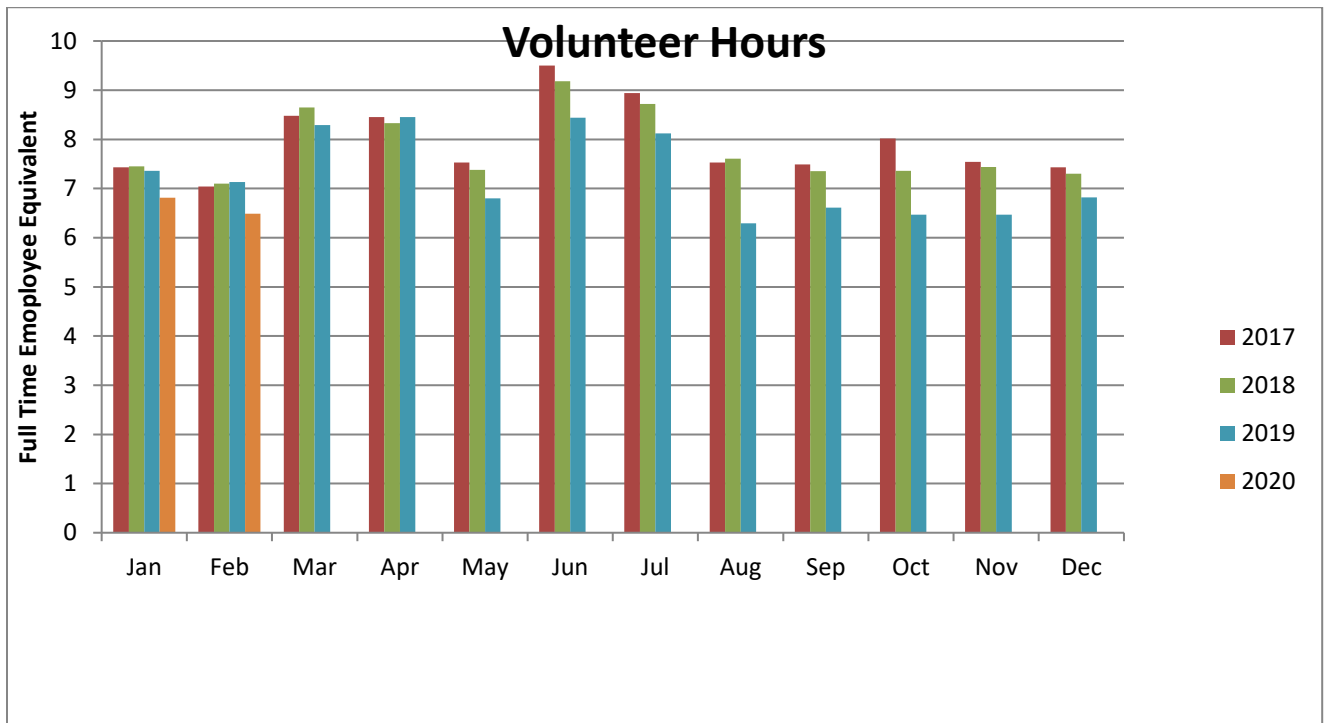

Wake County Animal Center Volunteer Program

Volunteers are an integral part of the Enrichment Program for the Wake County Animal Center. Their roles include dog walking, socialization of the animals, assisting at off-site events, cat cuddling and promoting our animals in the community, to just name a few.

To learn more about volunteering at the Wake County Animal Center, please visit our Volunteer Page on our website at: <http://www.wakegov.com/pets/volunteer>

Not everyone can come to the Animal Center to interact with our animals directly. If this is you, you can support our Animal Center by raising community awareness of the animals for adoption at the Wake County Animal Center, collecting donations of treats from your local community or making financial donations to support our Enrichment Program, advanced medical care and other needs of the animals in our care. More information can be found at: <http://www.wakegov.com/pets/donations>

During the month of February, 2020, our volunteers logged a total amount of hours equivalent to an additional 6.49 full time employees. WOW! That's a lot of enrichment for our animals!