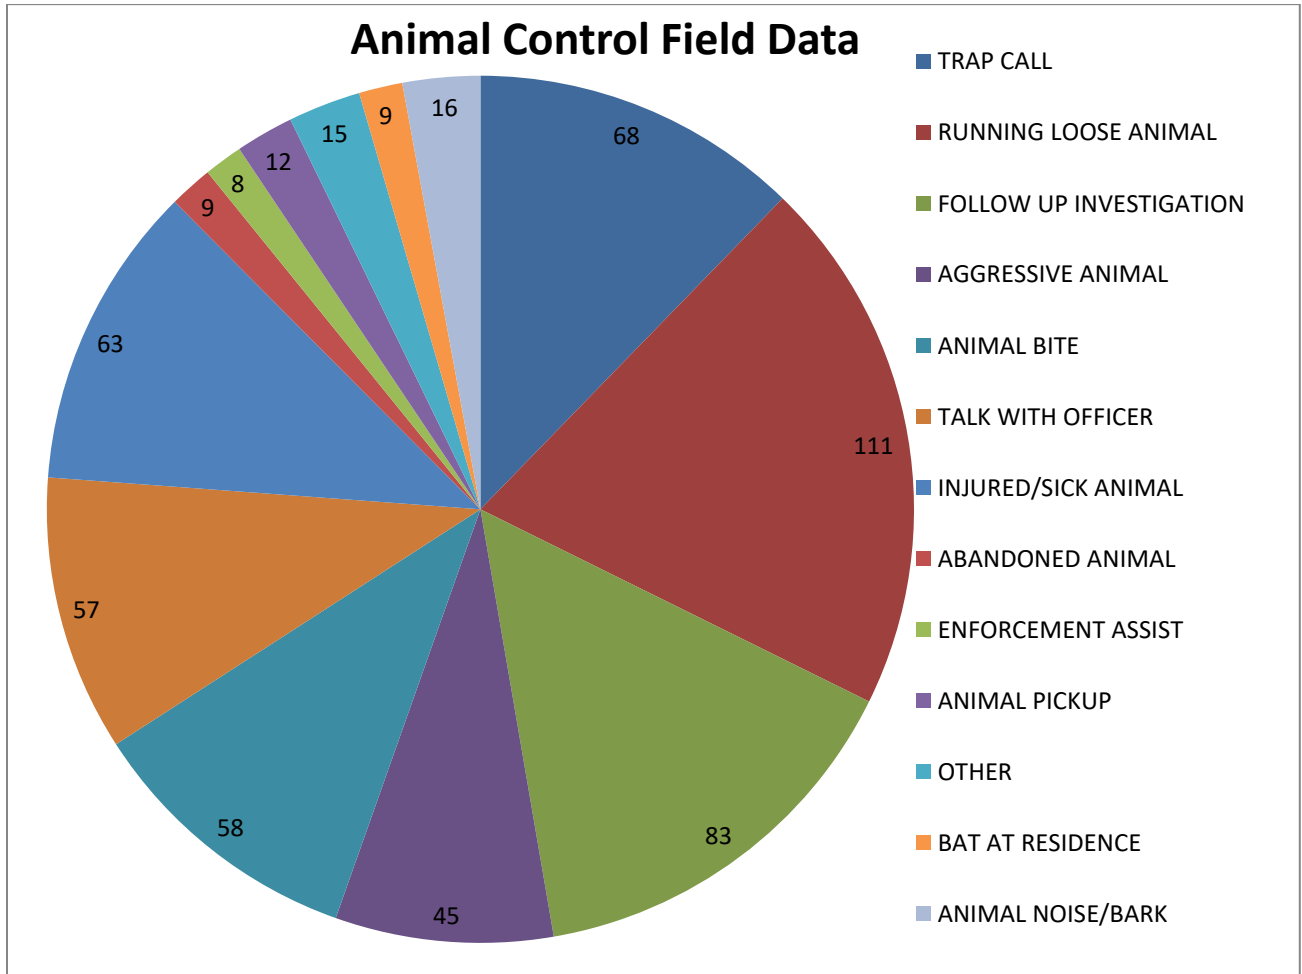

Wake County Animal Control

Wake County Animal Control responds to all areas of Wake County except for the City of Raleigh, City of Garner, Town of Holly Springs and Town of Cary, which each have their own Animal Control Units.

To learn more about Animal Control services within Wake County, please visit our Animal Control Page on our website at:

<http://www.wakegov.com/pets/health/Pages/animalcontrol.aspx>

Wake County Animal Control responded to 554 requests for service in February, 2020.