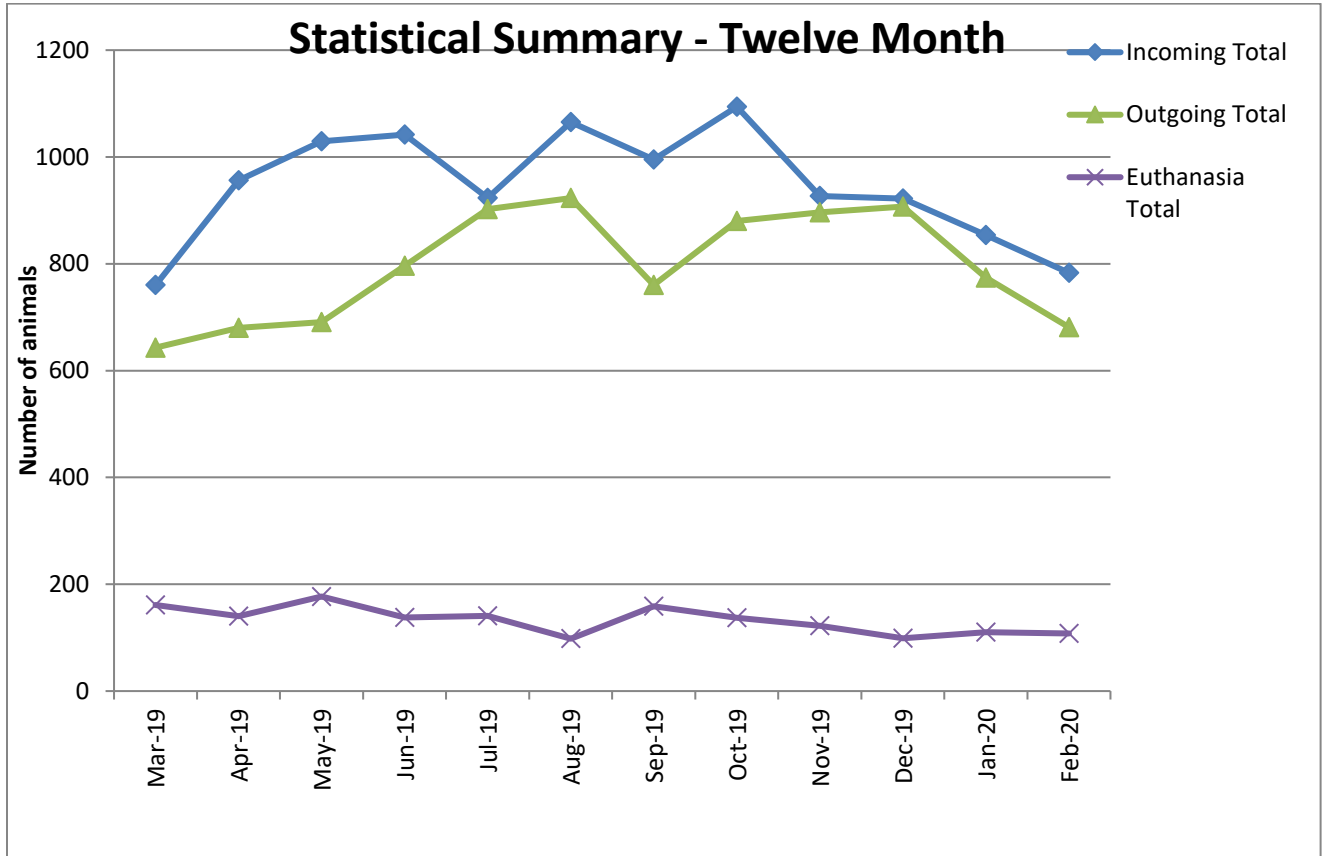

Animal Center Statistical Summary

This chart compares all of our incoming animals, outgoing animals (which includes adoption, reclaim by owner and transfer to transfer partners) and euthanasia.

Incoming Animals Monthly Comparison