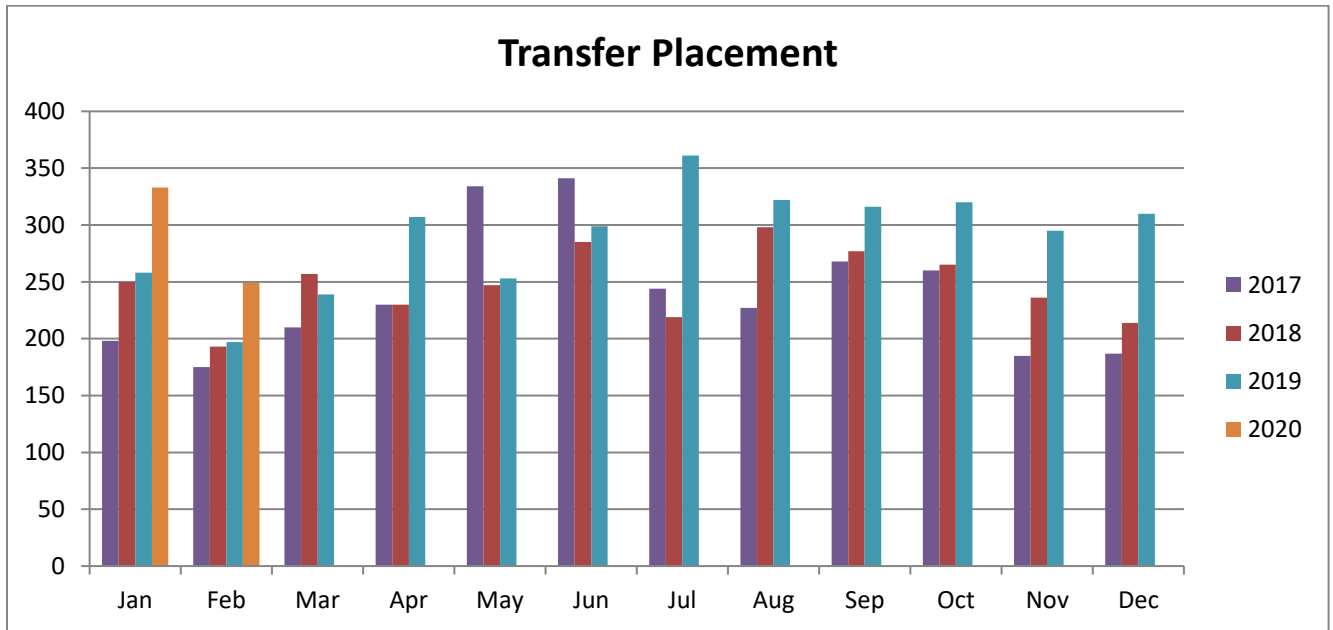

Wake County Animal Center Transfer Program

Transfer Partners pull animals from the Wake County Animal Center into their rescue programs. Our Transfer Partners are both near and far. We are fortunate to have many Transfer Partners to help us with placement of our animals, some that need extensive socialization, training or medical care. They enable us to save more lives.

To learn more about becoming a Transfer Partner for the Wake County Animal Center, please visit Transfer Program Page on our website at:

<http://www.wakegov.com/pets/transfer>

During February, 2020, 249 animals were transferred out of the Wake County Animal Center to our Transfer Partners.

Thank you to all of our Transfer Partners that pulled animals from the Wake County Animal Center in February, 2020. Every single transfer is important!