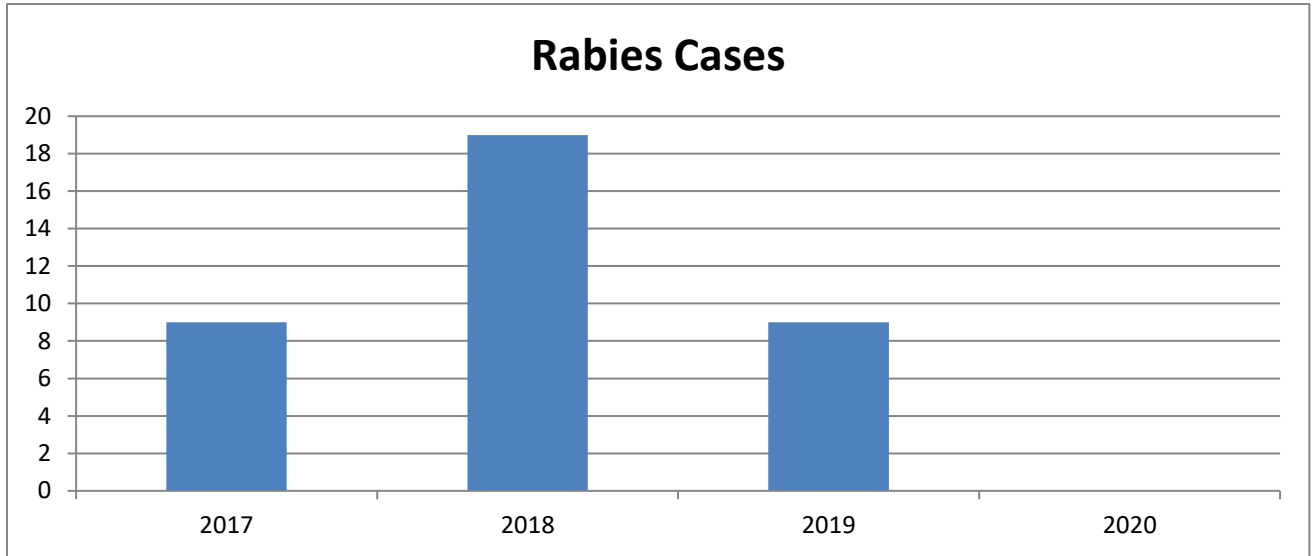

Wake County Rabies Statistics

During February 2020, there were 0 confirmed cases of rabies in Wake County. There have been a total of 0 confirmed cases of rabies in Wake County since January 1, 2020.