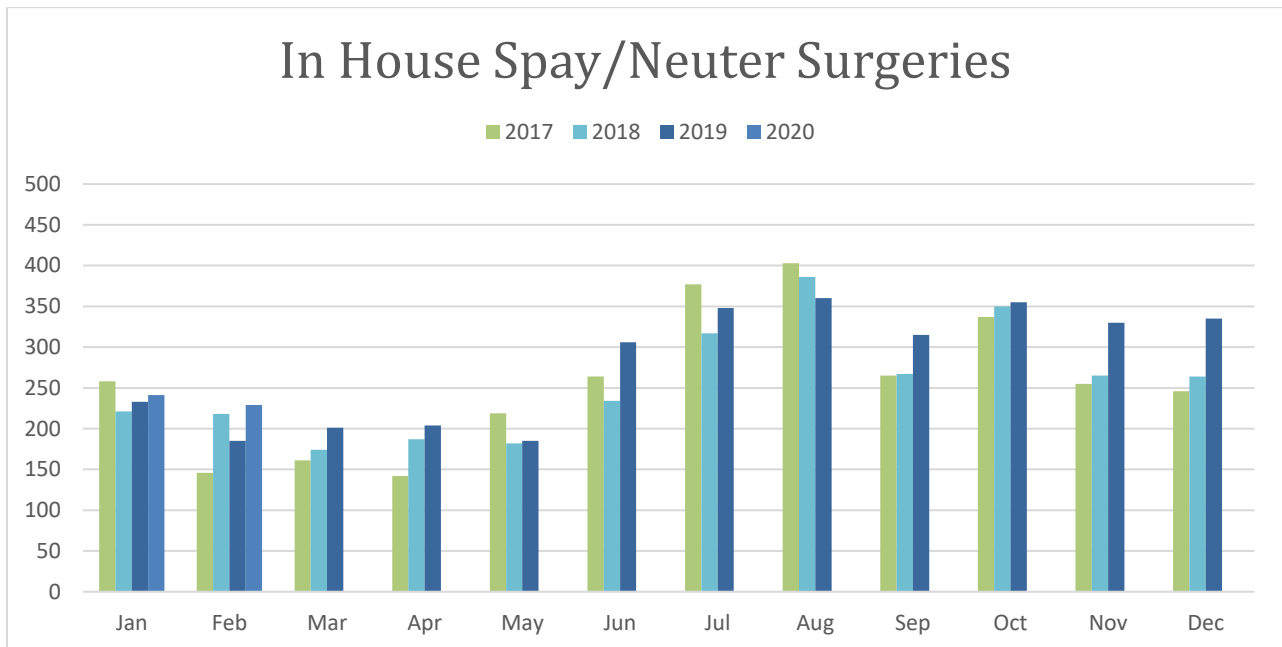

Wake County Animal Center Veterinary Program

Our Veterinary Program consists of a Chief Veterinarian, a Contract Surgeon and four veterinary technicians. This team is responsible for the overall medical care of all animals within the Wake County Animal Center.

Pet overpopulation is a major issue. One way to address this issue is to have your pets spayed or neutered. All dogs and cats adopted from the Wake County Animal Center are spayed or neutered prior to entering their new homes.

During February, 2020, 229 spay/neuter surgeries were performed at the Wake County Animal Center.