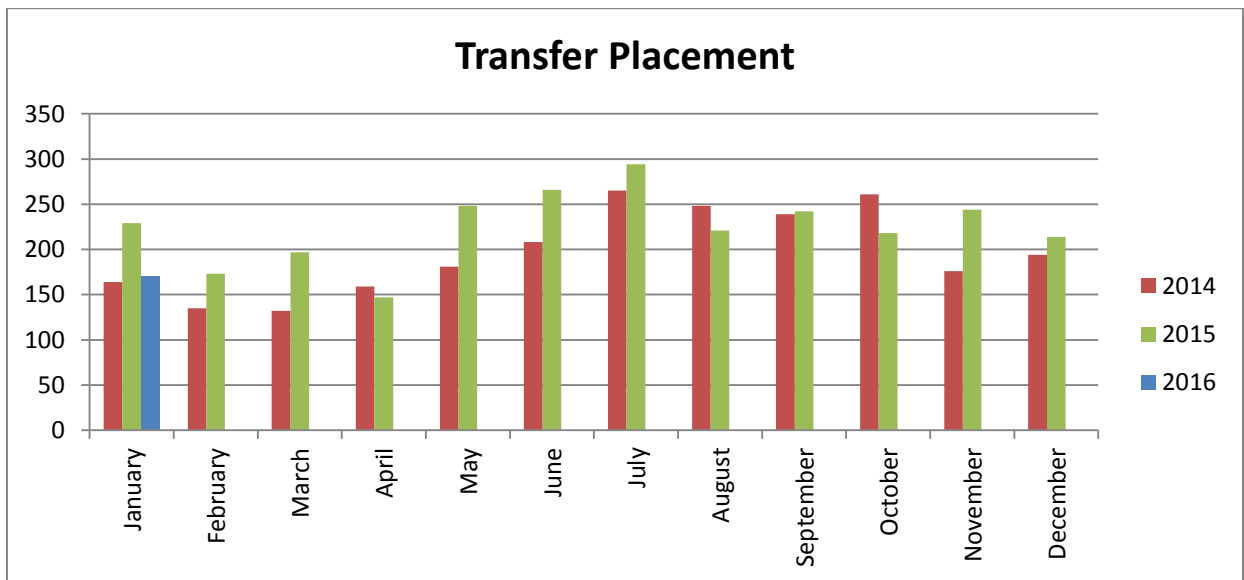

Wake County Animal Center Transfer Program

Transfer Partners pull animals from the Wake County Animal Center into their rescue programs. Our Transfer Partners are both near and far. We are fortunate to have many Transfer Partners to help us with placement of our animals, some that need extensive socialization, training or medical care. They enable us to save more lives.

To learn more about becoming a Transfer Partner for the Wake County Animal Center, please visit Transfer Program Page on our website at:

<http://www.wakegov.com/pets/transfer>

During January, 2016, 170 animals were transferred out of the Wake County Animal Center to our Transfer Partners.

Thank you to all of our Transfer Partners that pulled animals from the Wake County Animal Center in January, 2016. Every single transfer is important!