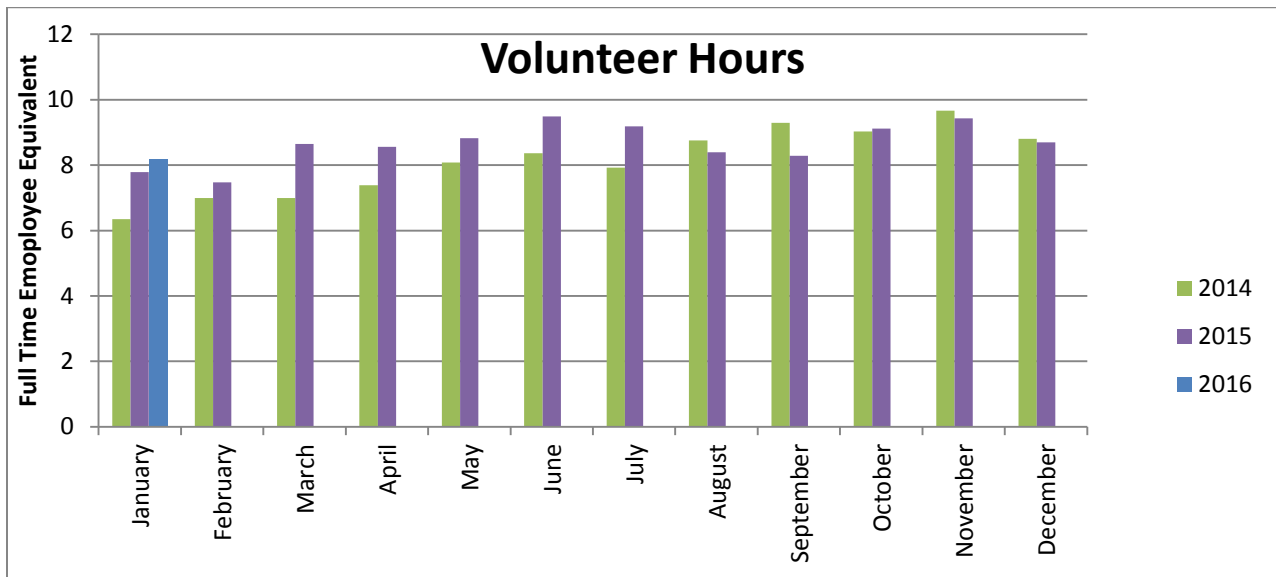

Wake County Animal Center Volunteer Program

Volunteers are an integral part of the Enrichment Program for the Wake County Animal Center. Their roles include dog walking, socialization of the animals, assisting at off-site events, cat cuddling and promoting our animals in the community, to just name a few.

To learn more about volunteering at the Wake County Animal Center, please visit our Volunteer Page on our website at: <http://www.wakegov.com/pets/volunteer>

Not everyone can come to the Animal Center to interact with our animals directly. If this is you, you can support our Animal Center by raising community awareness of the animals for adoption at the Wake County Animal Center, collecting donations of treats from your local community or making financial donations to support our Enrichment Program, advanced medical care and other needs of the animals in our care. More information can be found at: <http://www.wakegov.com/pets/donations>

During the month of January, 2016, our volunteers logged a total amount of hours equivalent to an additional 8.17 full time employees. WOW! That's a lot of enrichment for our animals!