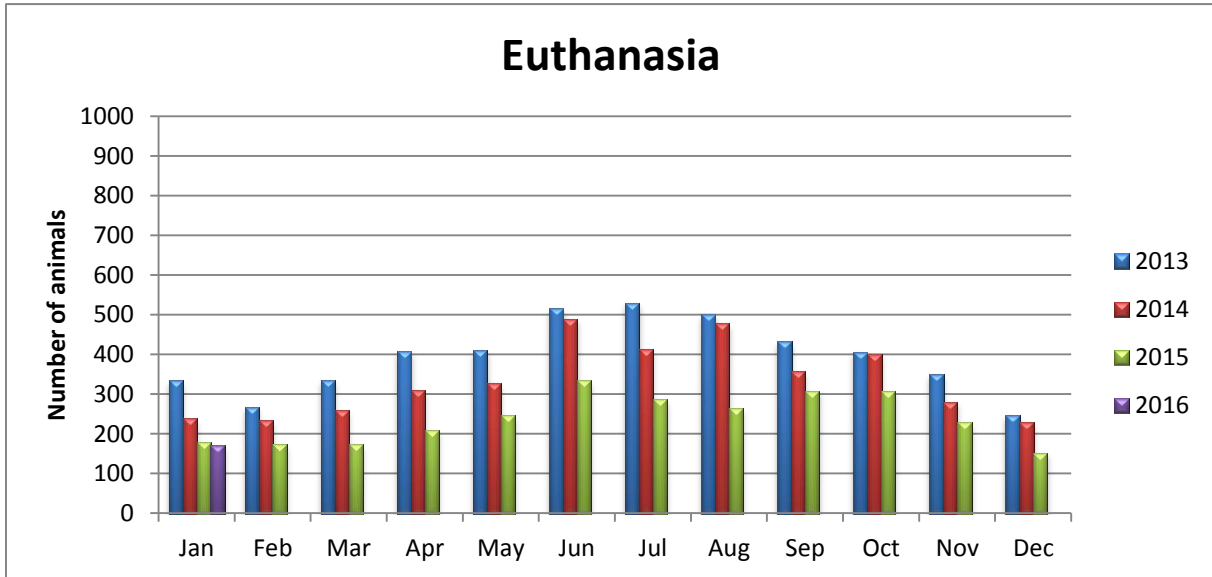

Euthanasia Monthly Comparison

Incoming animals may be euthanized for space, health or temperament. We also provide owner requested euthanasia to the public.

Wake County Animal Center Statistical Report

This report shows the current report month statistics and compares fiscal year to date statistics for the current fiscal year and the prior three fiscal years.

Wake County Animal Center Statistical Report

Date Range: July 1, 2015 - January 31, 2016						Date Prepared: 2/15/2016				
	YTD FY13	%	YTD FY14	%	YTD FY15	%	YTD FY16	%	MTD FY16	%
Intake Dog	4124		3378		3538		3162		430	
Intake Cat	3999		3354		3278		3066		269	
Intake Other	356		281		301		242		21	
Intake Total	8479		7013		7117		6470		720	
Adoption Dog	1628	39.5%	1442	42.7%	1414	40.0%	1239	39.2%	150	34.9%
Adoption Cat	1088	27.2%	1119	33.4%	1017	31.0%	1110	36.2%	114	42.4%
Adoption Other	88	24.7%	93	33.1%	99	32.9%	103	42.6%	6	28.6%
Adoption Total	2834	33.4%	2711	38.7%	2538	35.7%	2470	38.2%	270	37.5%
Transfer Dog	508	12.3%	586	17.3%	773	21.8%	714	22.6%	102	23.7%
Transfer Cat	162	4.1%	375	11.2%	774	23.6%	860	28.0%	59	21.9%
Transfer Other	76	21.3%	23	8.2%	72	23.9%	57	23.6%	9	42.9%
Transfer Total	746	8.8%	984	14.0%	1619	22.7%	1631	25.2%	170	23.6%
Reclaim Dog	685	16.6%	605	17.9%	643	18.2%	634	20.1%	80	18.6%
Reclaim Cat	75	1.9%	82	2.4%	85	2.6%	86	2.8%	15	5.6%
Reclaim Other	4	1.1%	8	2.8%	3	1.0%	3	1.2%	0	0.0%
Reclaim Total	764	9.0%	695	9.9%	731	10.3%	723	11.2%	95	13.2%
Euth Dog	1296	31.4%	733	21.7%	716	20.2%	558	17.6%	73	17.0%
Euth Cat	2772	69.3%	1835	54.7%	1509	46.0%	1077	35.1%	92	34.2%
Euth Other	168	47.2%	138	49.1%	116	38.5%	77	31.8%	6	28.6%
Euth Total	4240	50.0%	2708	38.6%	2342	32.9%	1717	26.5%	171	23.8%

	Total	%
Change in intake from FY15 to FY16	-647	-9%
Change in adoptions from FY15 to FY16	-68	-3%
Change in transfers from FY15 to FY16	12	1%
Change in euthanasia from FY15 to FY16	-625	-27%
Change in total cat live releases	180	9.6%
Change in total dog live releases	-243	-8.6%