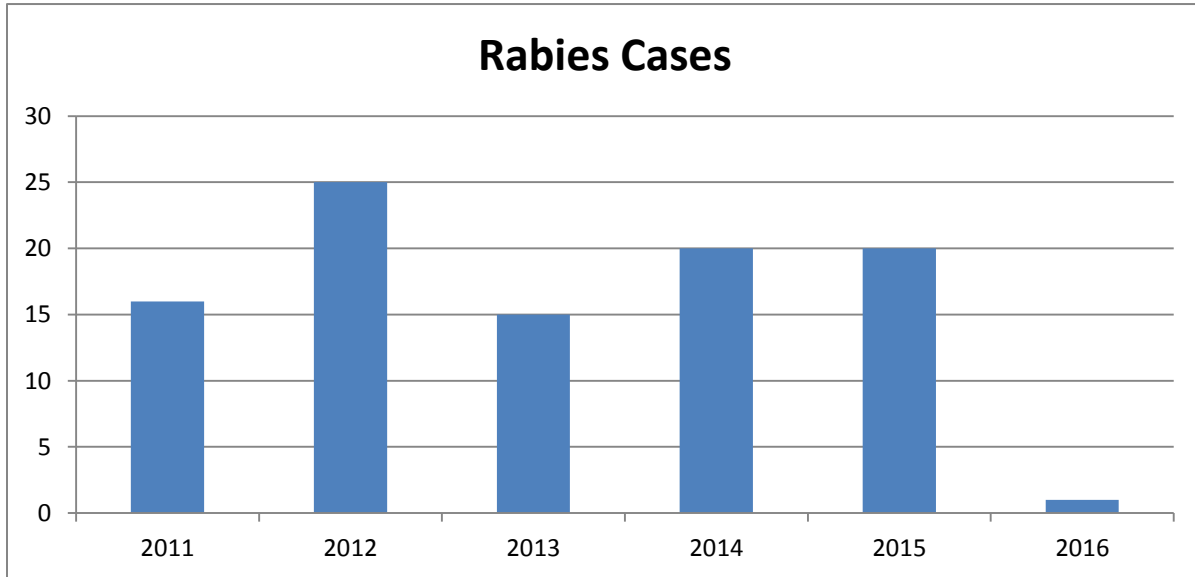

Wake County Rabies Statistics

During January, 2016, there was 1 confirmed case of rabies in Wake County. There have been a total of 1 confirmed case of rabies in Wake County since January 1, 2016.