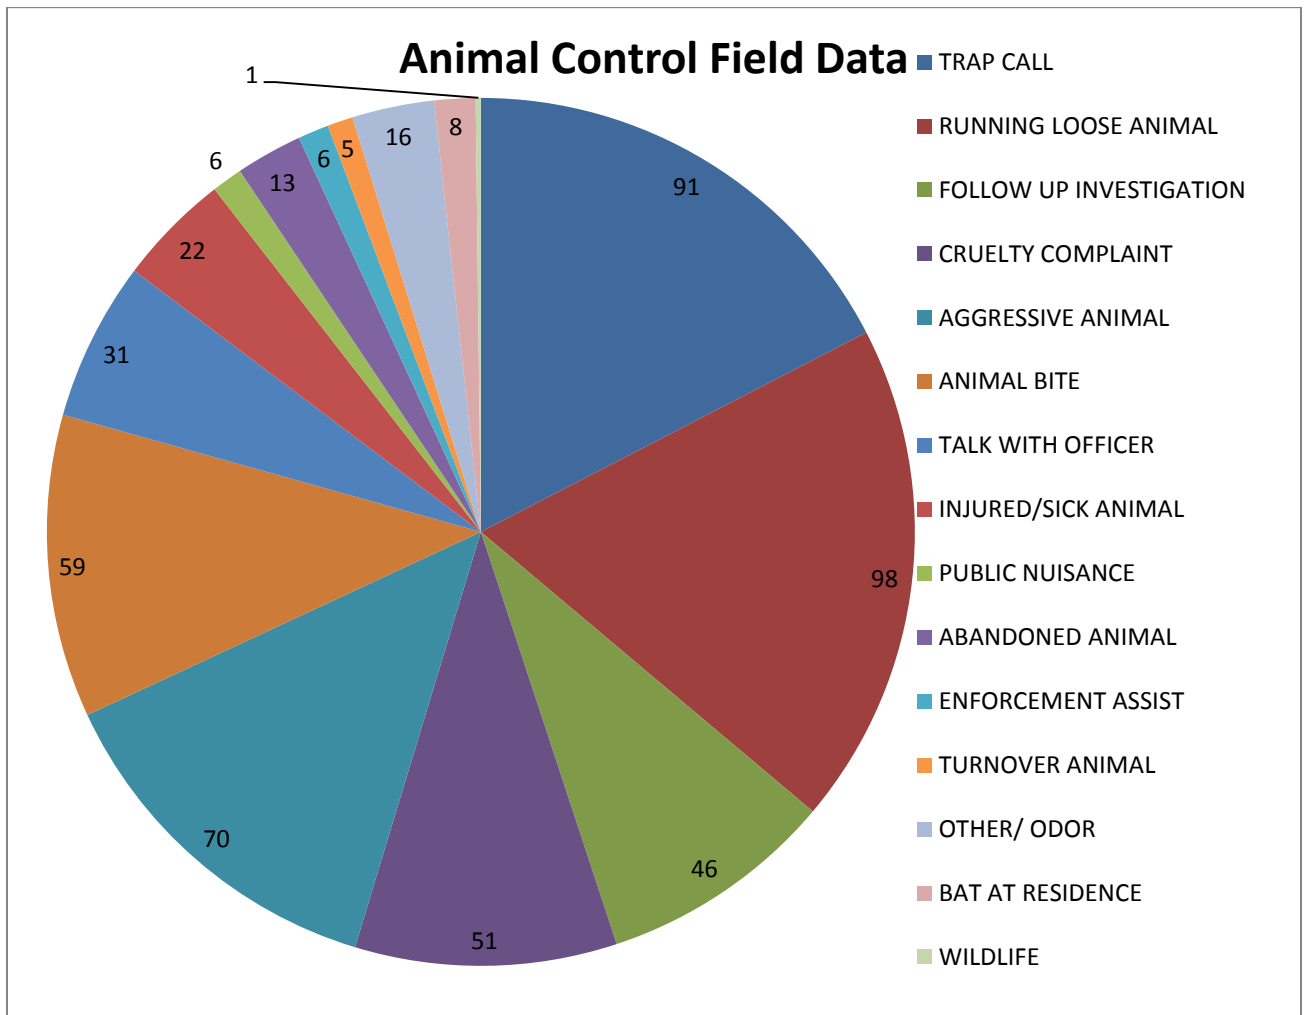

Wake County Animal Control

Wake County Animal Control responds to all areas of Wake County except for the City of Raleigh, City of Garner, Town of Holly Springs and Town of Cary, which each have their own Animal Control Units.

To learn more about Animal Control services within Wake County, please visit our Animal Control Page on our website at:

<http://www.wakegov.com/pets/health/Pages/animalcontrol.aspx>

Wake County Animal Control responded to 523 requests for service in January, 2016.