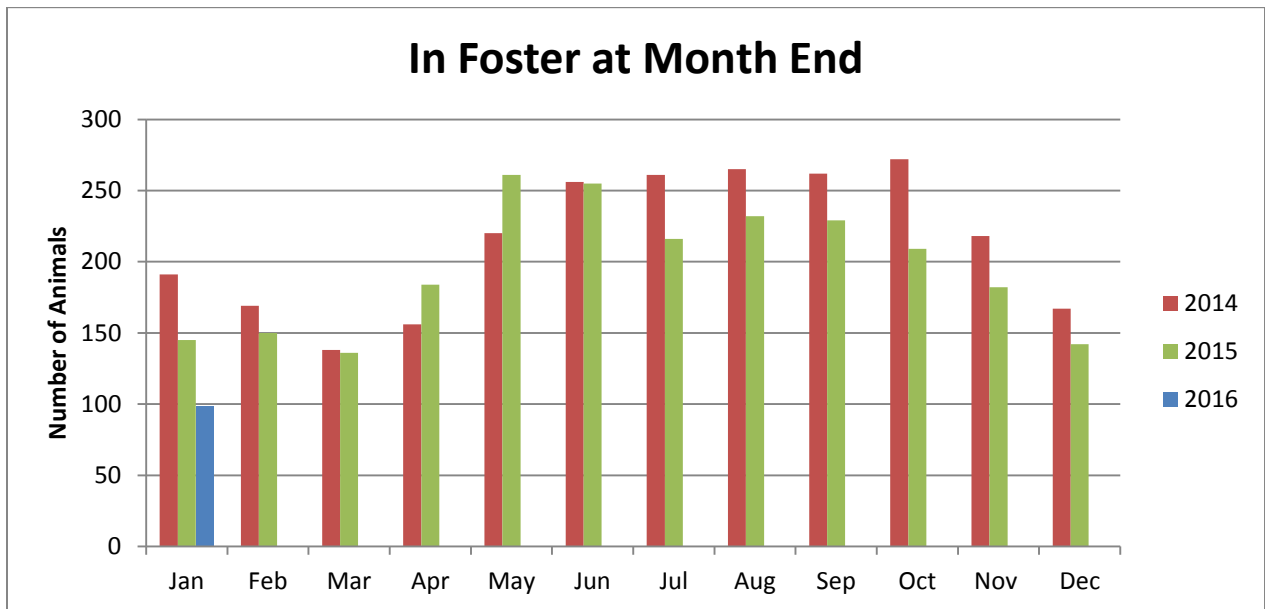

Wake County Animal Center Foster Program

Foster parents are crucial to the lifesaving efforts of the Wake County Animal Center. Foster parents save two lives when they choose to foster – the foster they welcome into their home as well as the pet who just got that spot in our facility. Fosters take on our neediest animals – our bottle feeder kittens, pets that need a kind hand for socialization, as well as our animals that need ongoing medical care. Foster parents provide a loving home that enables these pets to find their forever home.

To learn more about becoming a Foster parent at the Wake County Animal Center, please visit our Foster Page on our website at: <http://www.wakegov.com/pets/foster>

At the end of January, 2016, there were 99 animals in foster care. Animals in foster care that are available for adoption can be found on our Adoption Gallery at: <http://www.wakegov.com/pets/adoptions>