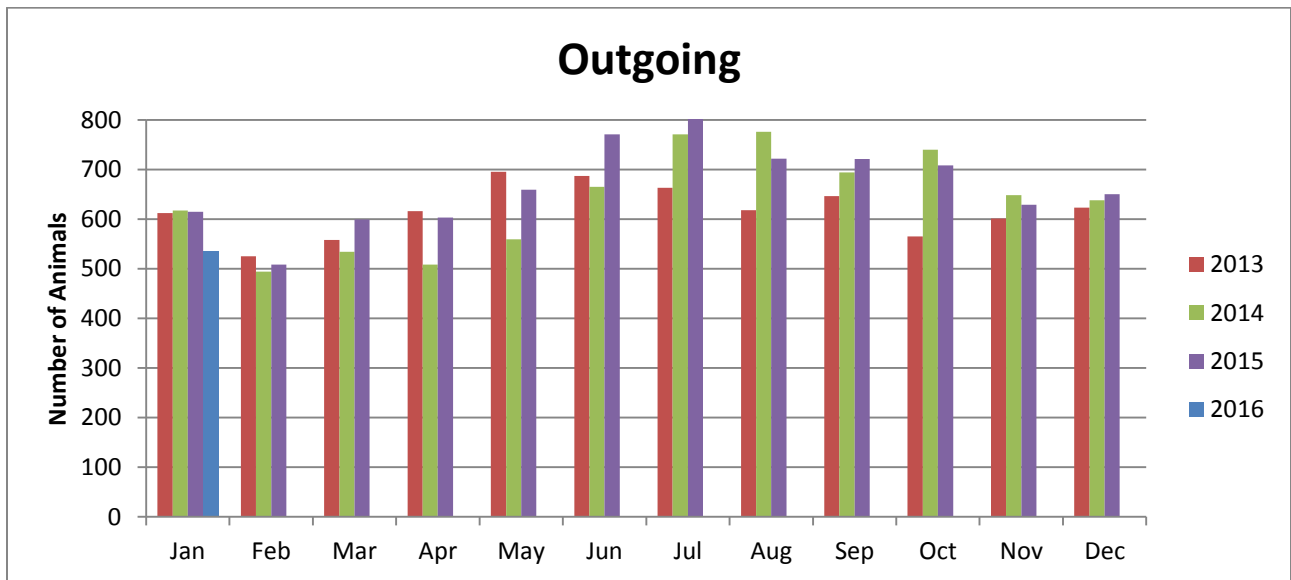

Outgoing Animals Monthly Comparison

Outgoing animals include: adoption, reclaim to owner, transfer to transfer partner