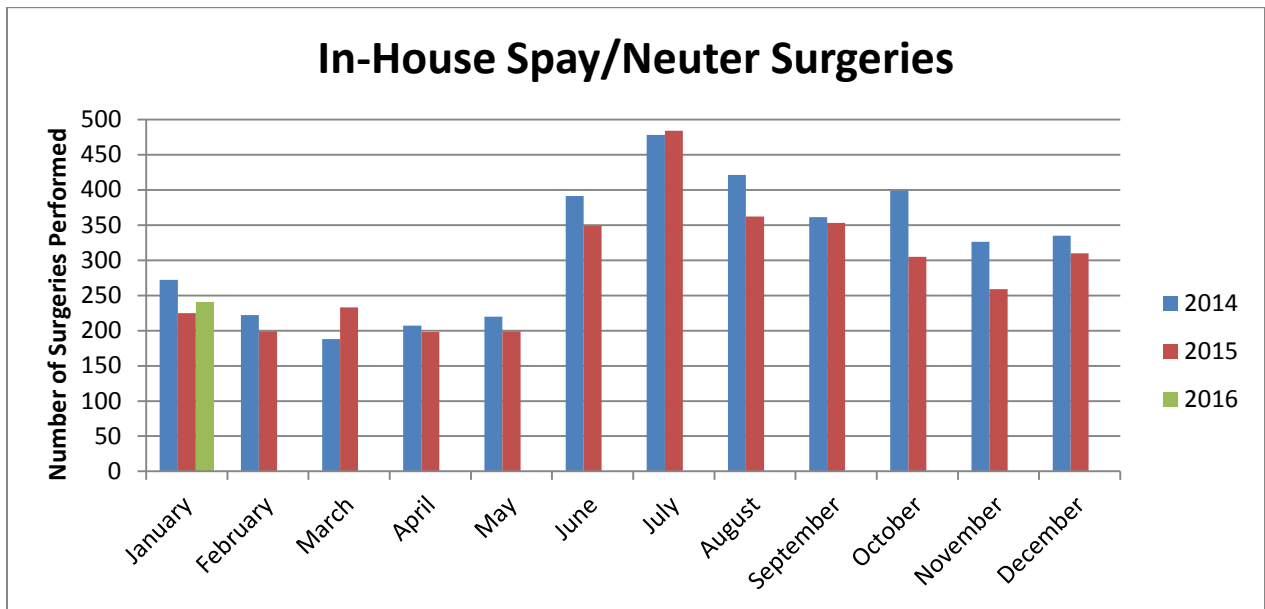

Wake County Animal Center Veterinary Program

Our Veterinary Program consists of a Chief Veterinarian, a Contract Surgeon and four veterinary technicians. This team is responsible for the overall medical care of all animals within the Wake County Animal Center.

Pet overpopulation is a major issue. One way to address this issue is to have your pets spayed or neutered. All dogs and cats adopted from the Wake County Animal Center are spayed or neutered prior to entering their new homes.

During January, 2016, 240 spay/neuter surgeries were performed at the Wake County Animal Center.