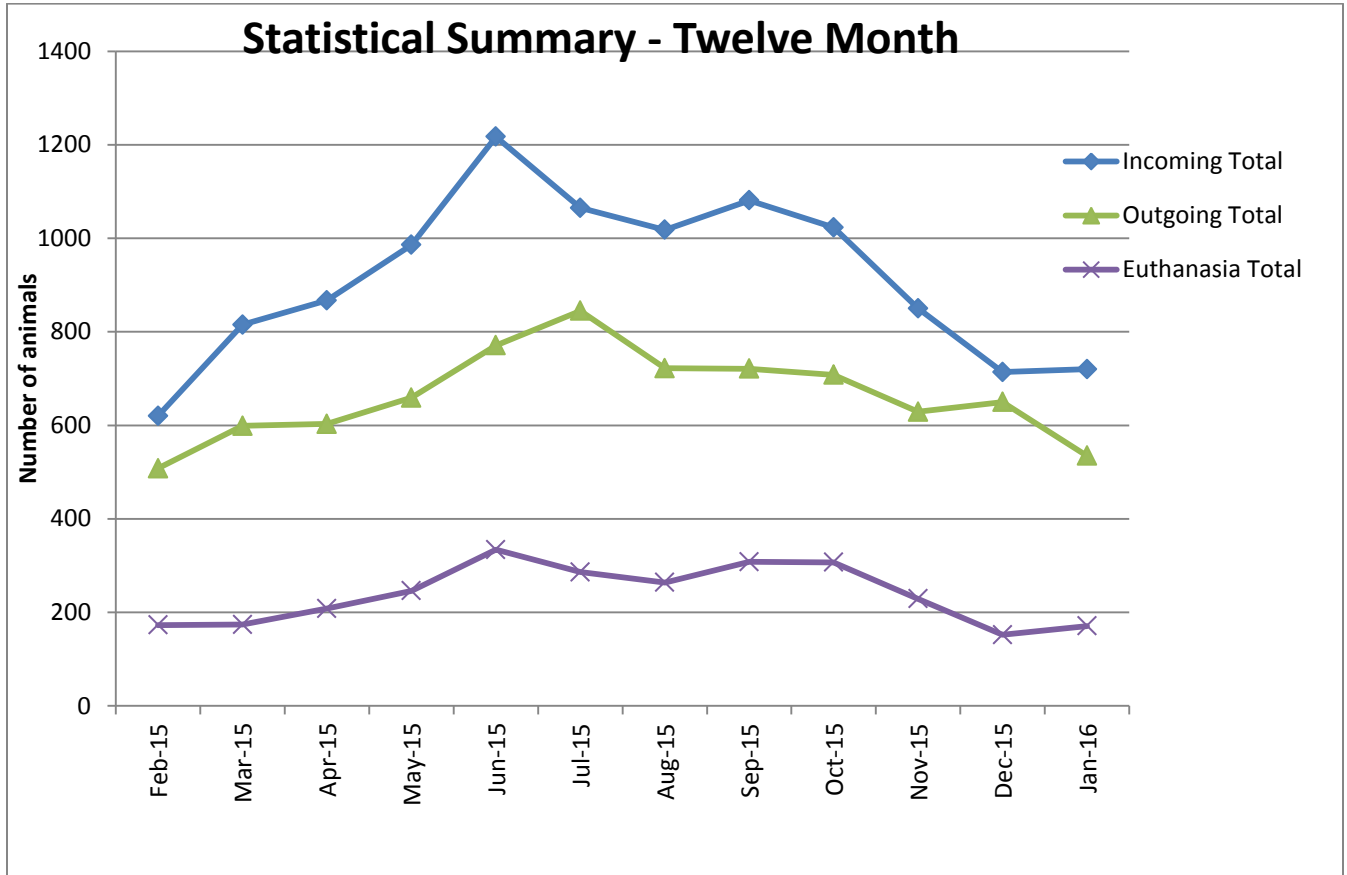

## Animal Center Statistical Summary

This chart compares all of our incoming animals, outgoing animals (which includes adoption, reclaim by owner and transfer to transfer partners) and euthanasia.

**Incoming Animals Monthly Comparison**