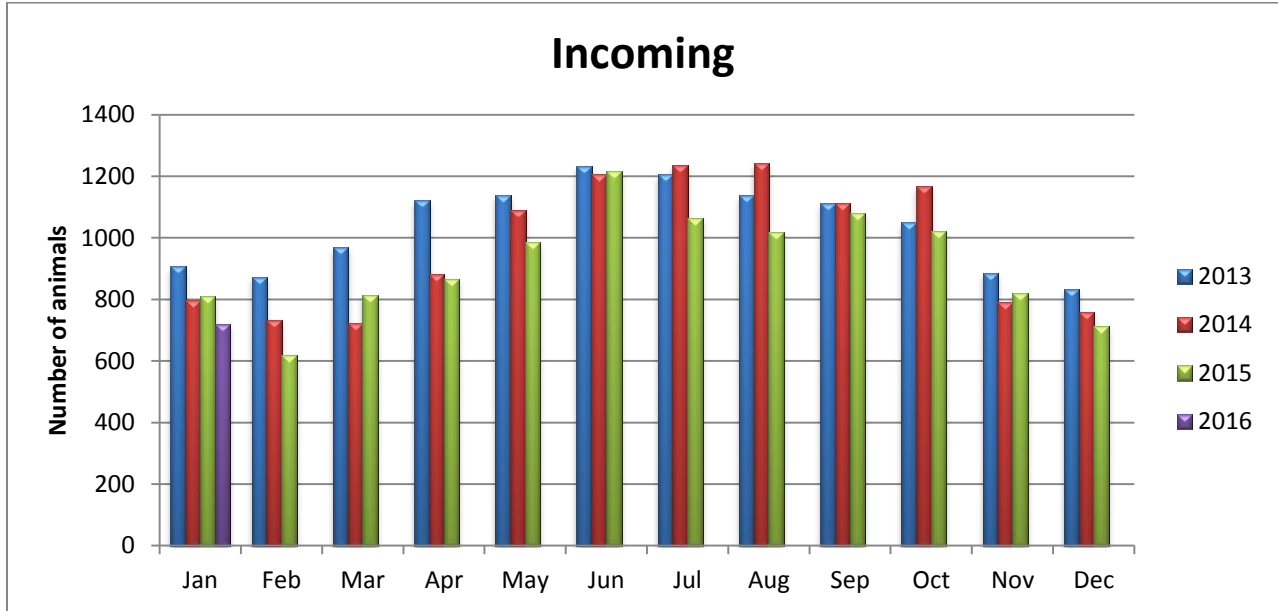

Incoming Animals Monthly Comparison

Incoming animals include all animals that enter the Wake County Animal Center either through our front desk or by Animal Control.