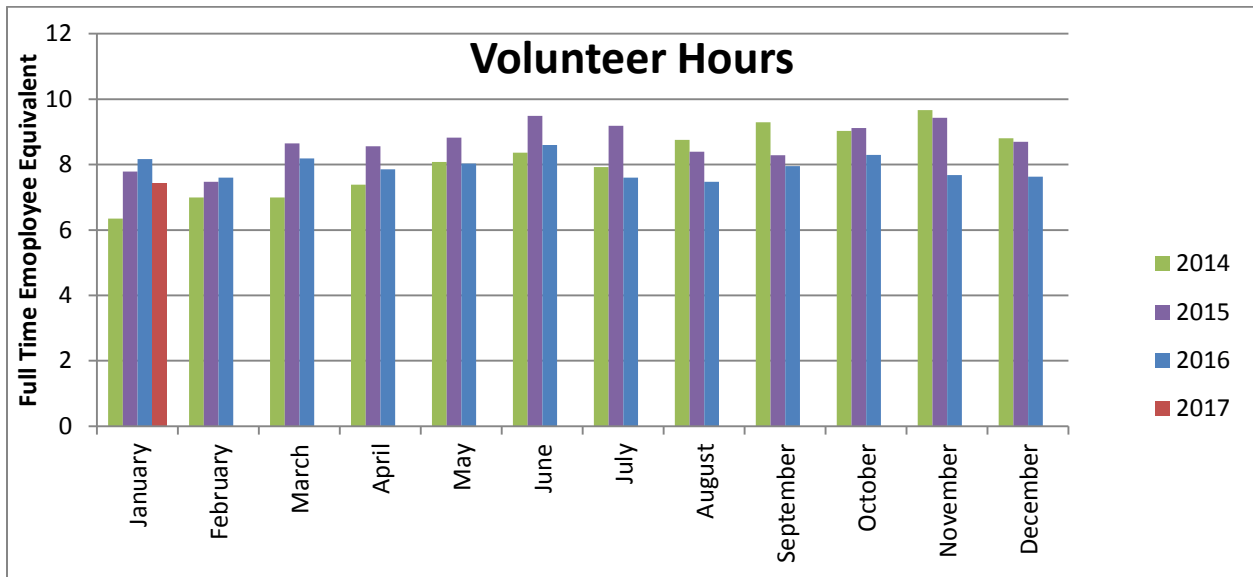

Wake County Animal Center Volunteer Program

Volunteers are an integral part of the Enrichment Program for the Wake County Animal Center. Their roles include dog walking, socialization of the animals, assisting at off-site events, cat cuddling and promoting our animals in the community, to just name a few.

To learn more about volunteering at the Wake County Animal Center, please visit our Volunteer Page on our website at: <http://www.wakegov.com/pets/volunteer>

Not everyone can come to the Animal Center to interact with our animals directly. If this is you, you can support our Animal Center by raising community awareness of the animals for adoption at the Wake County Animal Center, collecting donations of treats from your local community or making financial donations to support our Enrichment Program, advanced medical care and other needs of the animals in our care. More information can be found at: <http://www.wakegov.com/pets/donations>

During the month of January, 2017, our volunteers logged a total amount of hours equivalent to an additional 7.43 full time employees. WOW! That's a lot of enrichment for our animals!