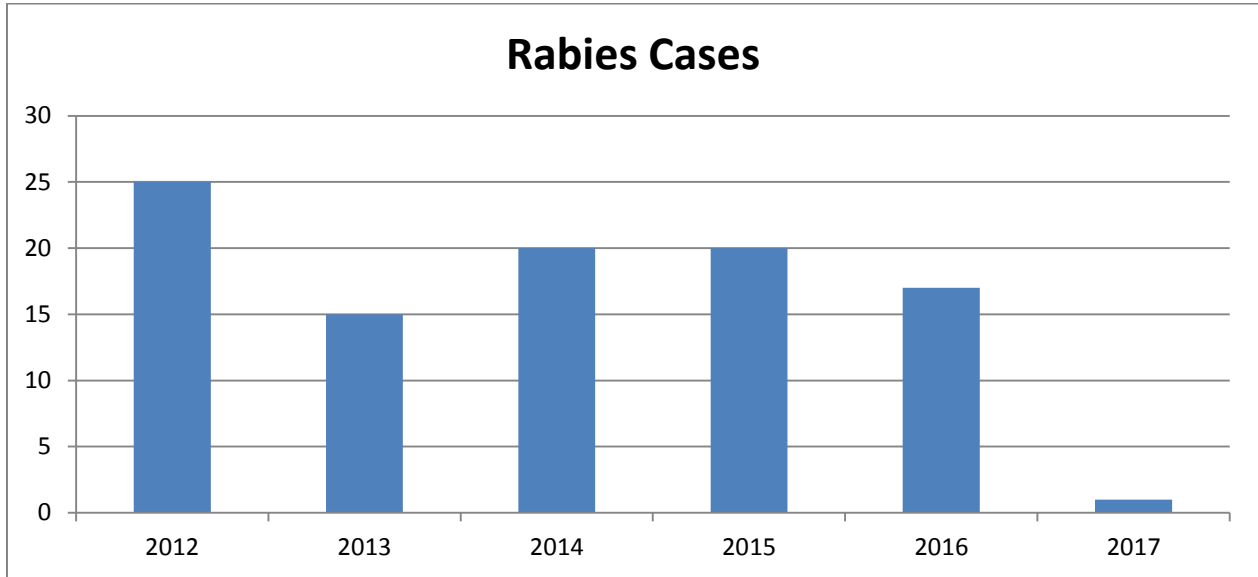

Wake County Rabies Statistics

During January, 2017, there was 1 confirmed case of rabies in Wake County. There have been a total of 1 confirmed cases of rabies in Wake County since January 1, 2017.