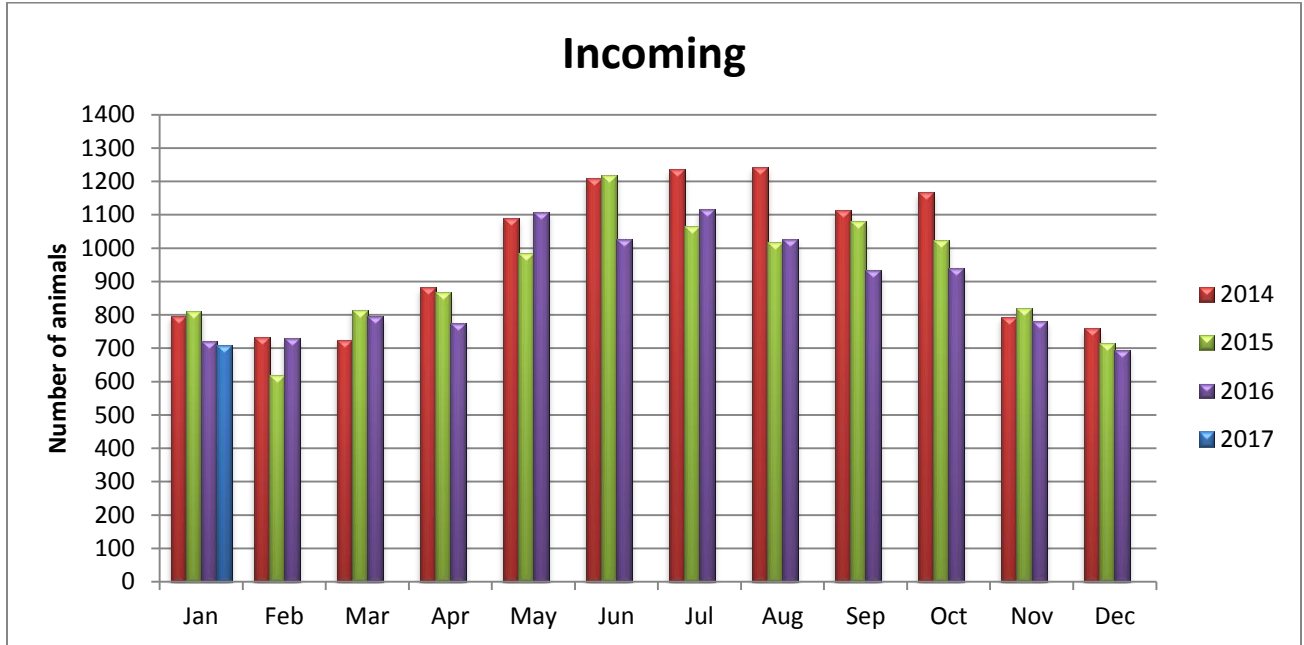

Incoming Animals Monthly Comparison

Incoming animals include all animals that enter the Wake County Animal Center either through our front desk or by Animal Control.