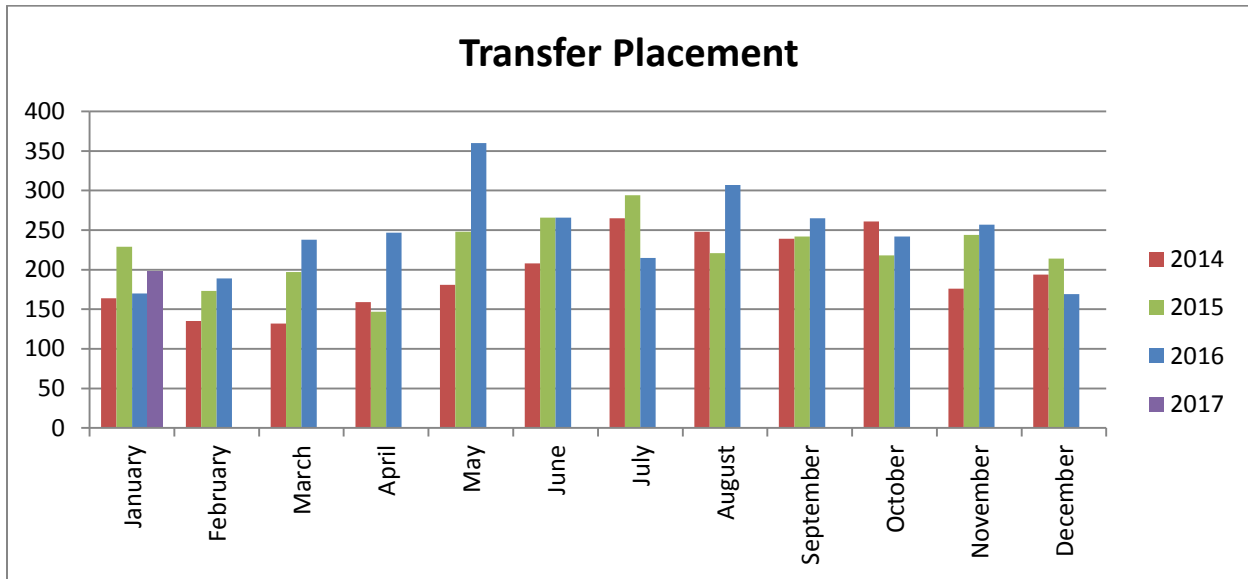

Wake County Animal Center Transfer Program

Transfer Partners pull animals from the Wake County Animal Center into their rescue programs. Our Transfer Partners are both near and far. We are fortunate to have many Transfer Partners to help us with placement of our animals, some that need extensive socialization, training or medical care. They enable us to save more lives.

To learn more about becoming a Transfer Partner for the Wake County Animal Center, please visit Transfer Program Page on our website at:

<http://www.wakegov.com/pets/transfer>

During January, 2017, 198 animals were transferred out of the Wake County Animal Center to our Transfer Partners.

Thank you to all of our Transfer Partners that pulled animals from the Wake County Animal Center in January, 2017. Every single transfer is important!