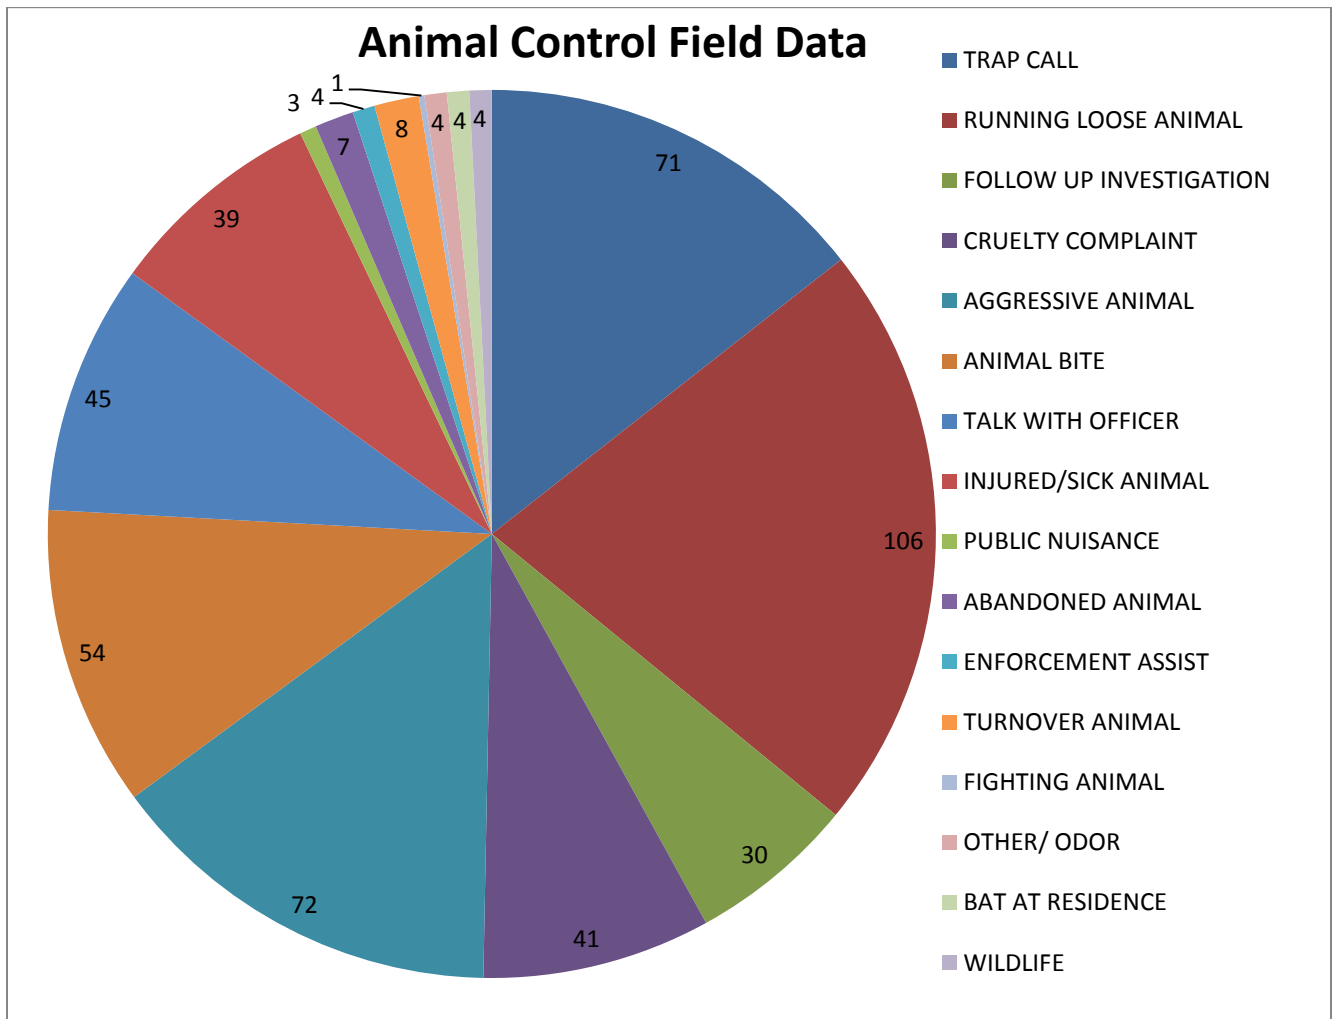

Wake County Animal Control

Wake County Animal Control responds to all areas of Wake County except for the City of Raleigh, City of Garner, Town of Holly Springs and Town of Cary, which each have their own Animal Control Units.

To learn more about Animal Control services within Wake County, please visit our Animal Control Page on our website at:

<http://www.wakegov.com/pets/health/Pages/animalcontrol.aspx>

Wake County Animal Control responded to 493 requests for service in January, 2017.