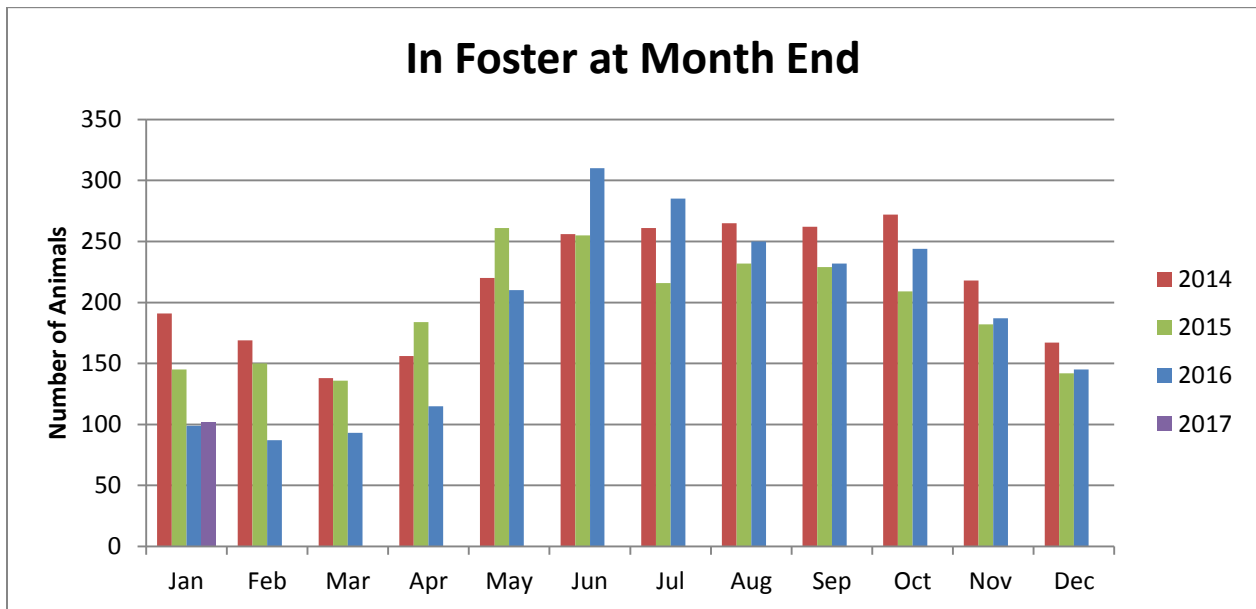

Wake County Animal Center Foster Program

Foster parents are crucial to the lifesaving efforts of the Wake County Animal Center. Foster parents save two lives when they choose to foster – the foster they welcome into their home as well as the pet who just got that spot in our facility. Fosters take on our neediest animals – our bottle feeder kittens, pets that need a kind hand for socialization, as well as our animals that need ongoing medical care. Foster parents provide a loving home that enables these pets to find their forever home.

To learn more about becoming a Foster parent at the Wake County Animal Center, please visit our Foster Page on our website at: <http://www.wakegov.com/pets/foster>

At the end of January, 2017, there were 102 animals in foster care. Animals in foster care that are available for adoption can be found on our Adoption Gallery at: <http://www.wakegov.com/pets/adoptions>