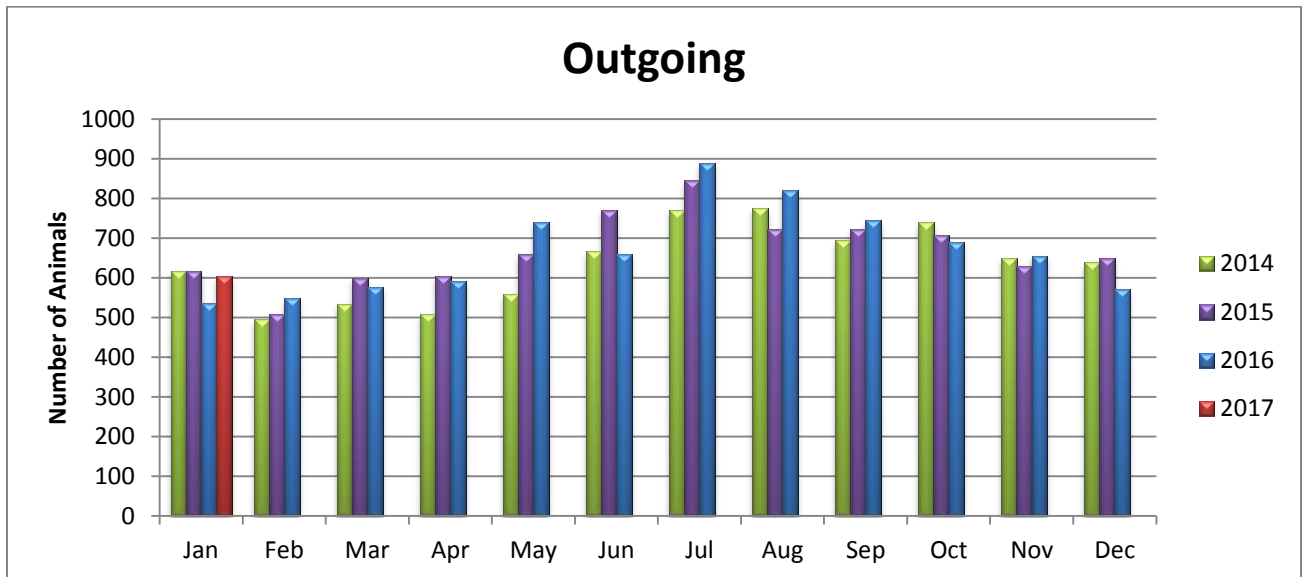

Outgoing Animals Monthly Comparison

Outgoing animals include: adoption, reclaim to owner, transfer to transfer partner