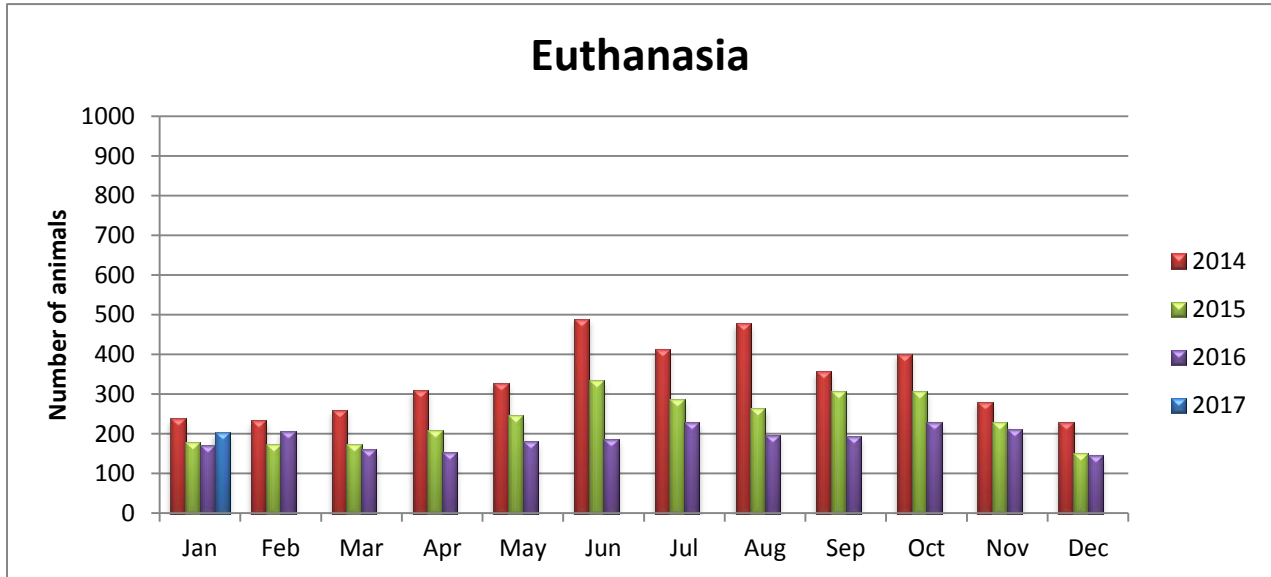

Euthanasia Monthly Comparison

Incoming animals may be euthanized for space, health or temperament. We also provide owner requested euthanasia to the public.

Wake County Animal Center Statistical Report

This report shows the current report month statistics and compares fiscal year to date statistics for the current fiscal year and the prior three fiscal years.

Wake County Animal Center Statistical Report

Date Range: July 1, 2016 - January 31, 2017						Date Prepared: 2/15/2017				
	YTD FY14	%	YTD FY15	%	YTD FY16	%	YTD FY17	%	MTD FY17	%
Intake Dog	3378		3538		3162		3103		403	
Intake Cat	3354		3278		3066		2835		278	
Intake Other	281		301		242		256		28	
Intake Total	7013		7117		6470		6194		709	
Adoption Dog	1442	42.7%	1414	40.0%	1239	39.2%	1299	41.9%	171	42.4%
Adoption Cat	1119	33.4%	1017	31.0%	1110	36.2%	1179	41.6%	129	46.4%
Adoption Other	93	33.1%	99	32.9%	103	42.6%	84	32.8%	9	32.1%
Adoption Total	2711	38.7%	2538	35.7%	2470	38.2%	2577	41.6%	310	43.7%
Transfer Dog	586	17.3%	773	21.8%	715	22.6%	684	22.0%	117	29.0%
Transfer Cat	375	11.2%	774	23.6%	860	28.0%	891	31.4%	67	24.1%
Transfer Other	23	8.2%	72	23.9%	57	23.6%	85	33.2%	14	50.0%
Transfer Total	984	14.0%	1619	22.7%	1632	25.2%	1660	26.8%	198	27.9%
Reclaim Dog	605	17.9%	643	18.2%	634	20.1%	648	20.9%	85	21.1%
Reclaim Cat	82	2.4%	85	2.6%	86	2.8%	99	3.5%	11	4.0%
Reclaim Other	8	2.8%	3	1.0%	3	1.2%	2	0.8%	0	0.0%
Reclaim Total	695	9.9%	731	10.3%	723	11.2%	749	12.1%	96	13.5%
Euth Dog	733	21.7%	716	20.2%	558	17.6%	512	16.5%	68	16.9%
Euth Cat	1835	54.7%	1509	46.0%	1077	35.1%	839	29.6%	131	47.1%
Euth Other	138	49.1%	116	38.5%	77	31.8%	59	23.0%	4	14.3%
Euth Total	2708	38.6%	2342	32.9%	1717	26.5%	1410	22.8%	203	28.6%

	Total	%
Change in intake from FY16 to FY17	-276	-4%
Change in adoptions from FY16 to FY17	107	4%
Change in transfers from FY16 to FY17	28	2%
Change in euthanasia from FY16 to FY17	-307	-18%
Change in total cat live releases	113	5.5%
Change in total dog live releases	43	1.7%