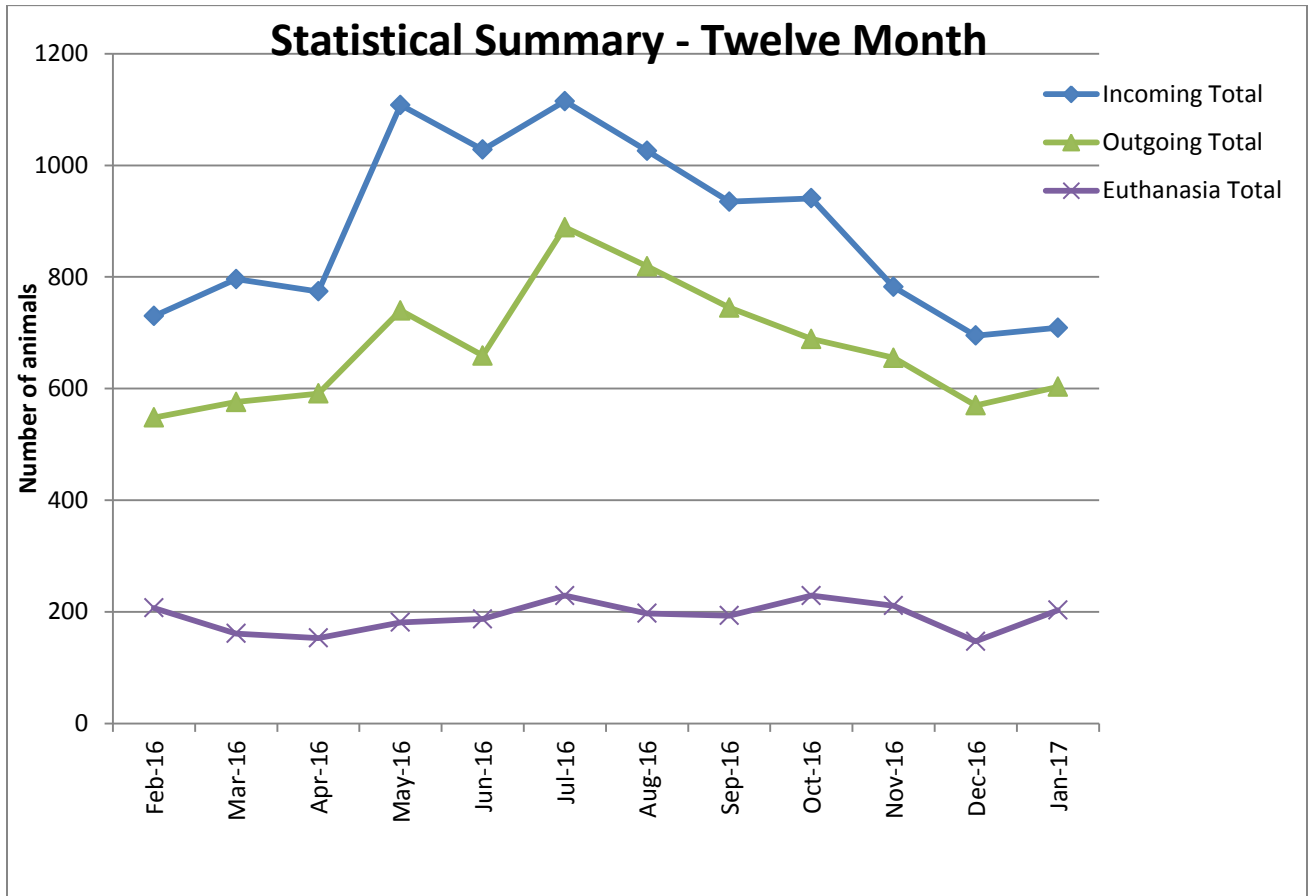

Animal Center Statistical Summary

This chart compares all of our incoming animals, outgoing animals (which includes adoption, reclaim by owner and transfer to transfer partners) and euthanasia.

Incoming Animals Monthly Comparison