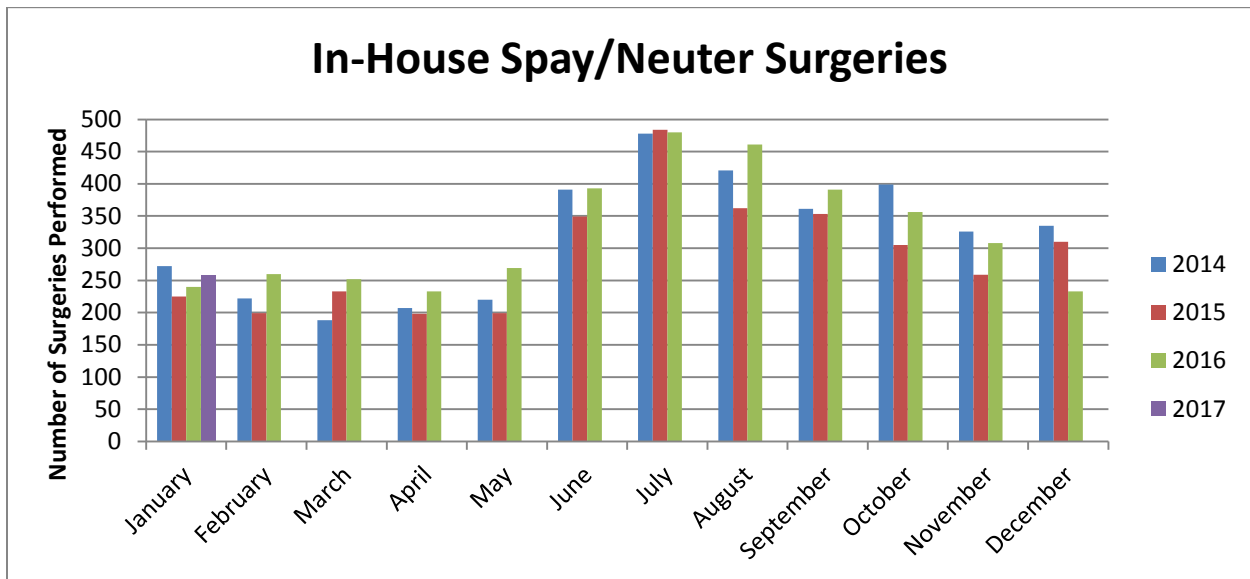

Wake County Animal Center Veterinary Program

Our Veterinary Program consists of a Chief Veterinarian, a Contract Surgeon and four veterinary technicians. This team is responsible for the overall medical care of all animals within the Wake County Animal Center.

Pet overpopulation is a major issue. One way to address this issue is to have your pets spayed or neutered. All dogs and cats adopted from the Wake County Animal Center are spayed or neutered prior to entering their new homes.

During January, 2017, 258 spay/neuter surgeries were performed at the Wake County Animal Center.