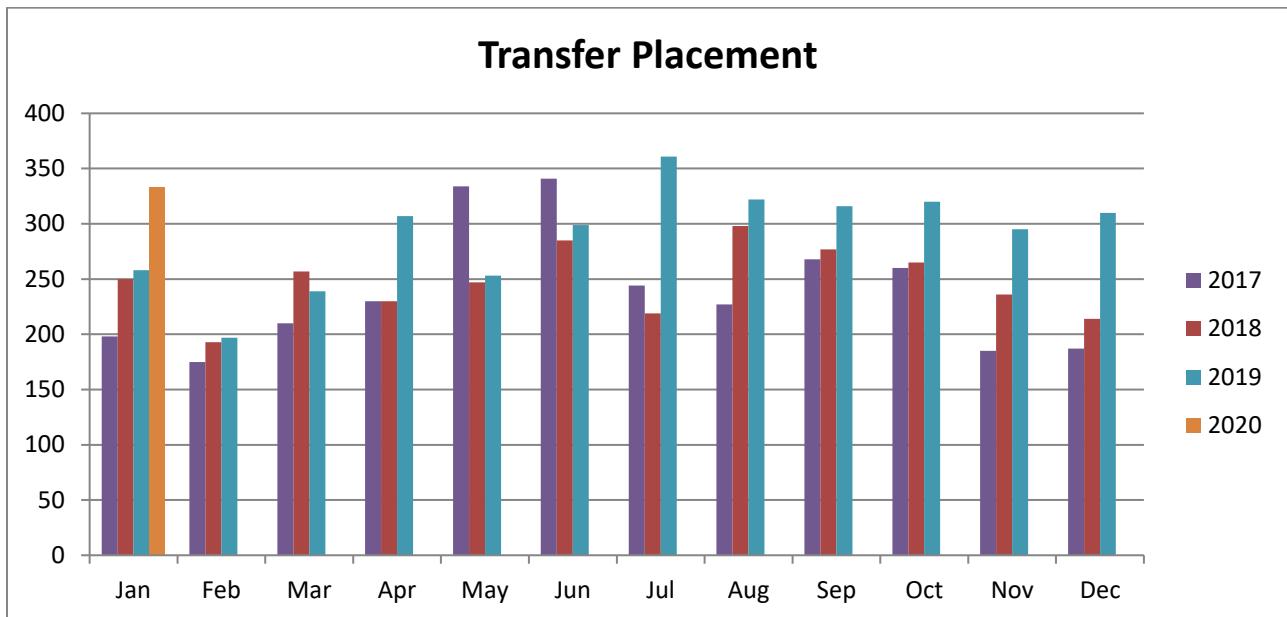

Wake County Animal Center Transfer Program

Transfer Partners pull animals from the Wake County Animal Center into their rescue programs. Our Transfer Partners are both near and far. We are fortunate to have many Transfer Partners to help us with placement of our animals, some that need extensive socialization, training or medical care. They enable us to save more lives.

To learn more about becoming a Transfer Partner for the Wake County Animal Center, please visit Transfer Program Page on our website at:

<http://www.wakegov.com/pets/transfer>

During January, 2020, 333 animals were transferred out of the Wake County Animal Center to our Transfer Partners.

Thank you to all of our Transfer Partners that pulled animals from the Wake County Animal Center in January, 2020. Every single transfer is important!