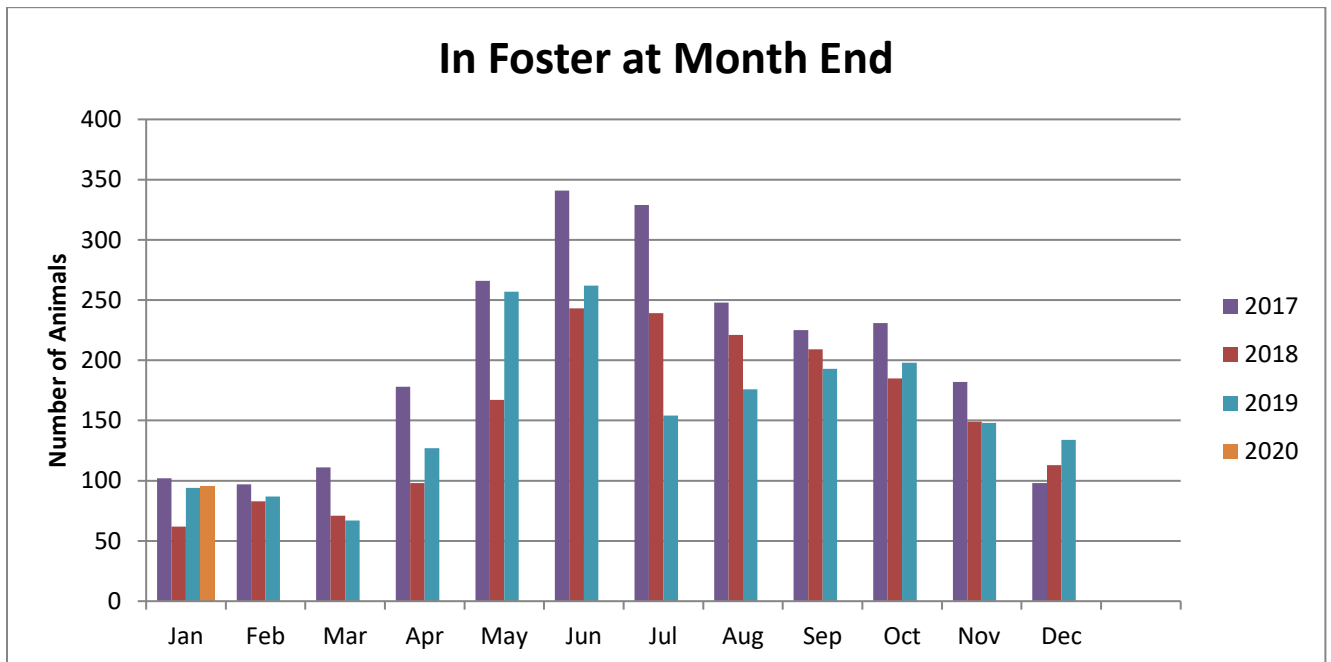

Wake County Animal Center Foster Program

Foster parents are crucial to the lifesaving efforts of the Wake County Animal Center. Foster parents save two lives when they choose to foster – the foster they welcome into their home as well as the pet who just got that spot in our facility. Fosters take on our neediest animals – our bottle feeder kittens, pets that need a kind hand for socialization, as well as our animals that need ongoing medical care. Foster parents provide a loving home that enables these pets to find their forever home.

To learn more about becoming a Foster parent at the Wake County Animal Center, please visit our Foster Page on our website at: <http://www.wakegov.com/pets/foster>

At the end of January, 2020, there were 95 animals in foster care. Animals in foster care that are available for adoption can be found on our Adoption Gallery at: <http://www.wakegov.com/pets/adoptions>