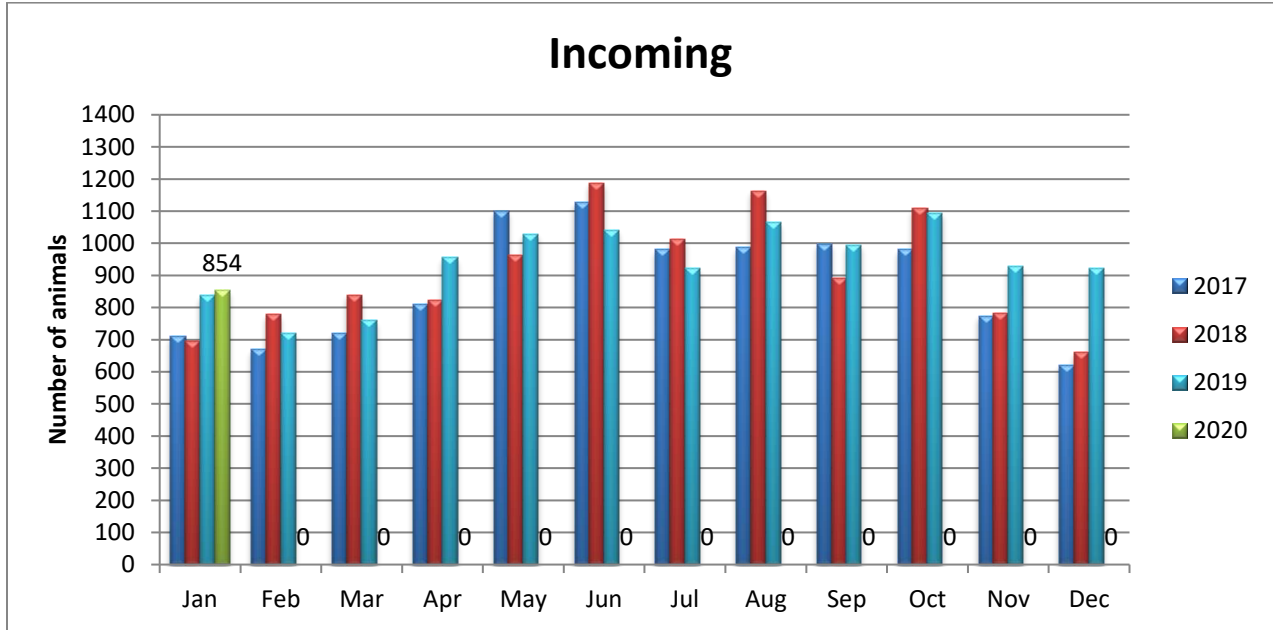

Incoming Animals Monthly Comparison

Incoming animals include all animals that enter the Wake County Animal Center either through our front desk or by Animal Control.