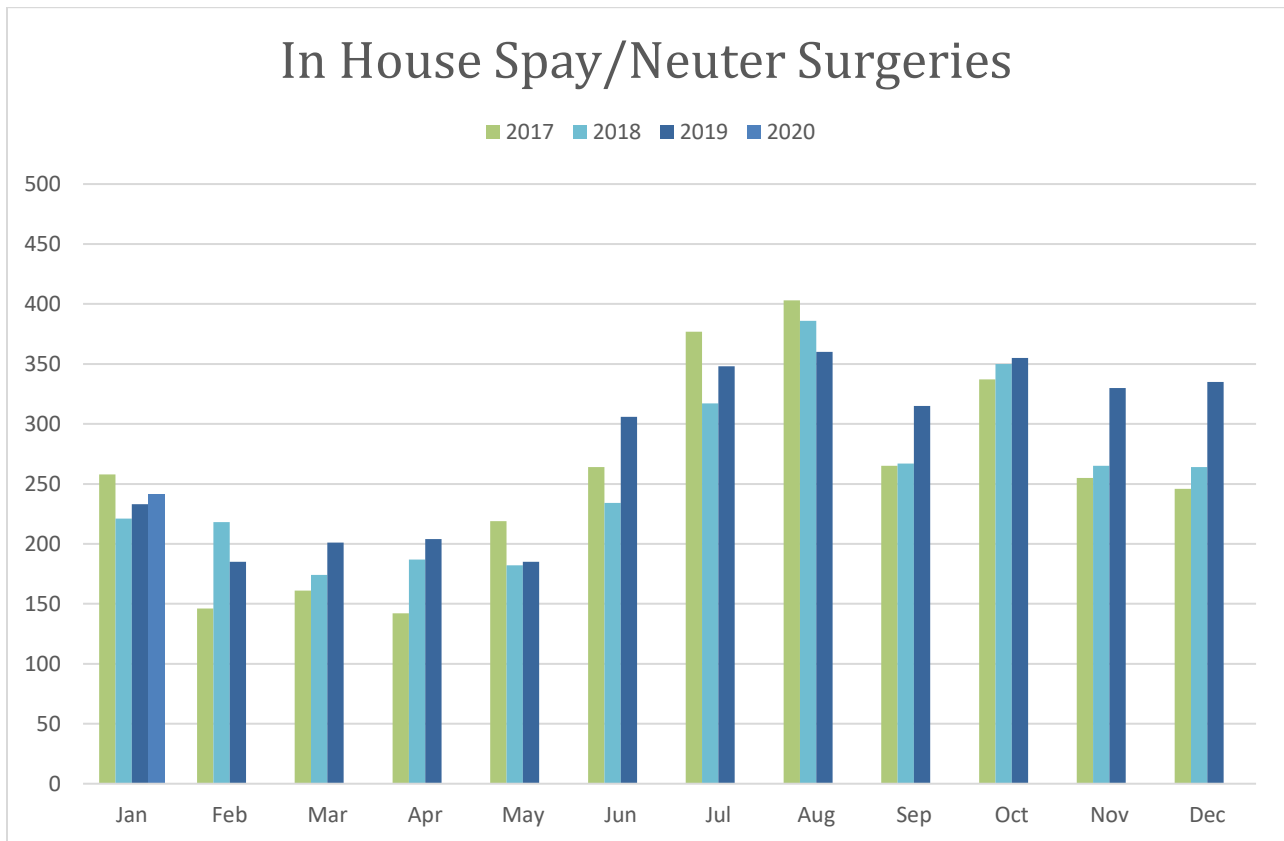

Wake County Animal Center Veterinary Program

Our Veterinary Program consists of a Chief Veterinarian, a Contract Surgeon and four veterinary technicians. This team is responsible for the overall medical care of all animals within the Wake County Animal Center.

Pet overpopulation is a major issue. One way to address this issue is to have your pets spayed or neutered. All dogs and cats adopted from the Wake County Animal Center are spayed or neutered prior to entering their new homes.

During January, 2020, 241 spay/neuter surgeries were performed at the Wake County Animal Center.