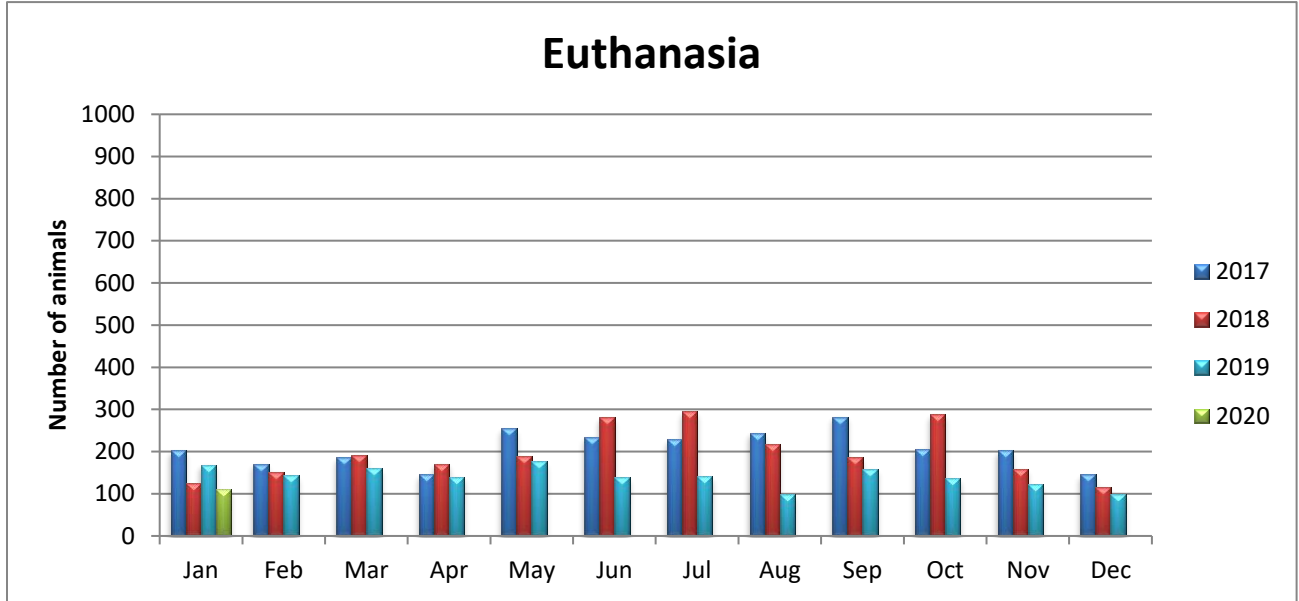

Euthanasia Monthly Comparison

Incoming animals may be euthanized for space, health or temperament. We also provide owner requested euthanasia to the public.

Wake County Animal Center Statistical Report

This report shows the current report month statistics and compares fiscal year to date statistics for the current fiscal year and the prior three fiscal years.

Wake County Animal Center Statistical Report

Date Range: July 1, 2019 - January 31, 2020						Date Prepared: 02/15/20				
	YTD FY17	%	YTD FY18	%	YTD FY19	%	YTD FY20	%	MTD FY20	%
Intake Dog	3104		2780		3066		3181		426	
Intake Cat	2835		3012		2998		3135		273	
Intake Other	256		246		394		462		155	
Intake Total	6195		6038		6458		6778		854	
Adoption Dog	1300	41.9%	1060	38.1%	1132	36.9%	1293	40.6%	164	38.5%
Adoption Cat	1189	41.9%	1319	43.8%	1256	41.9%	1476	47.1%	133	48.7%
Adoption Other	88	34.4%	80	32.5%	129	32.7%	104	22.5%	23	14.8%
Adoption Total	2577	41.6%	2459	40.7%	2517	39.0%	2873	42.4%	320	37.5%
Transfer Dog	684	22.0%	688	24.7%	810	26.4%	843	26.5%	119	27.9%
Transfer Cat	891	31.4%	843	28.0%	785	26.2%	1168	37.3%	115	42.1%
Transfer Other	85	33.2%	94	38.2%	174	44.2%	252	54.5%	99	63.9%
Transfer Total	1660	26.8%	1625	26.9%	1769	27.4%	2263	33.4%	333	39.0%
Reclaim Dog	647	20.8%	644	23.2%	661	21.6%	750	23.6%	102	23.9%
Reclaim Cat	99	3.5%	82	2.7%	123	4.1%	170	5.4%	19	7.0%
Reclaim Other	2	0.8%	14	5.7%	5	1.3%	5	1.1%	0	0.0%
Reclaim Total	748	12.1%	740	12.3%	777	12.0%	895	13.2%	121	14.2%
Euth Dog	512	16.5%	396	14.2%	422	13.8%	304	9.6%	51	12.0%
Euth Cat	840	29.6%	992	32.9%	943	31.5%	491	15.7%	40	14.7%
Euth Other	59	23.0%	47	19.1%	73	18.5%	70	15.2%	19	12.3%
Euth Total	1411	22.8%	1435	23.8%	1438	22.3%	865	12.8%	110	12.9%

	Total	%
Change in intake from FY19 to FY20	320	5%
Change in adoptions from FY19 to FY20	356	14%
Change in transfers from FY19 to FY20	494	28%
Change in euthanasia from FY19 to FY20	-573	-40%
Change in total cat live releases FY19 to FY20	650	30.0%
Change in total dog live releases FY19 to FY20	283	10.9%