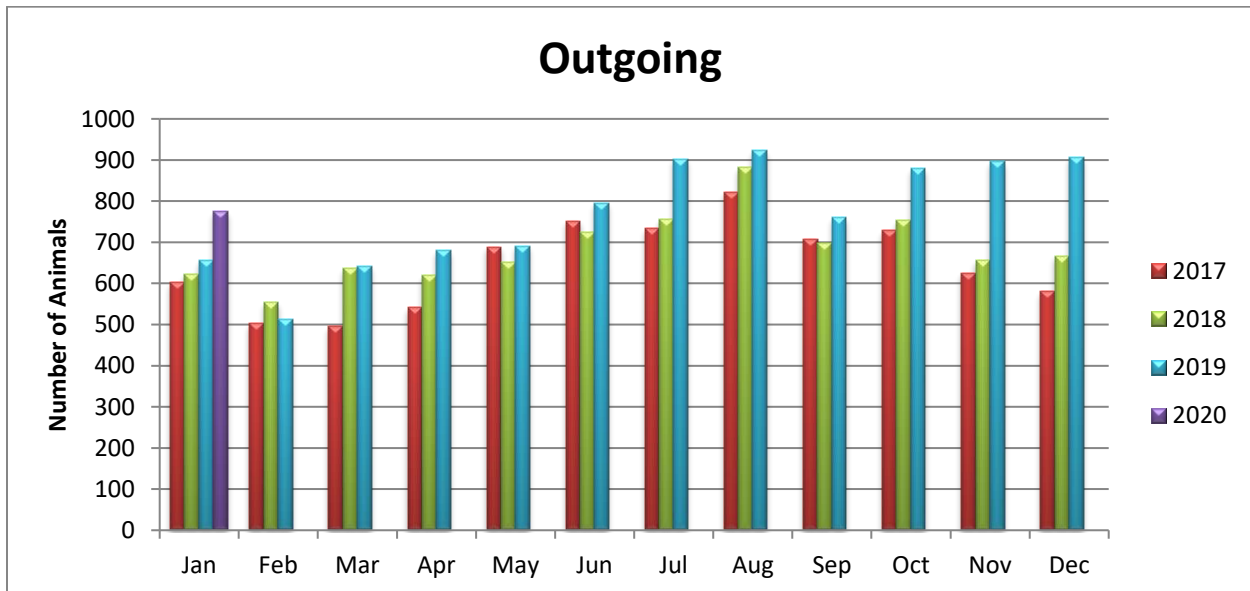

Outgoing Animals Monthly Comparison

Outgoing animals include: adoption, reclaim to owner, transfer to transfer partner