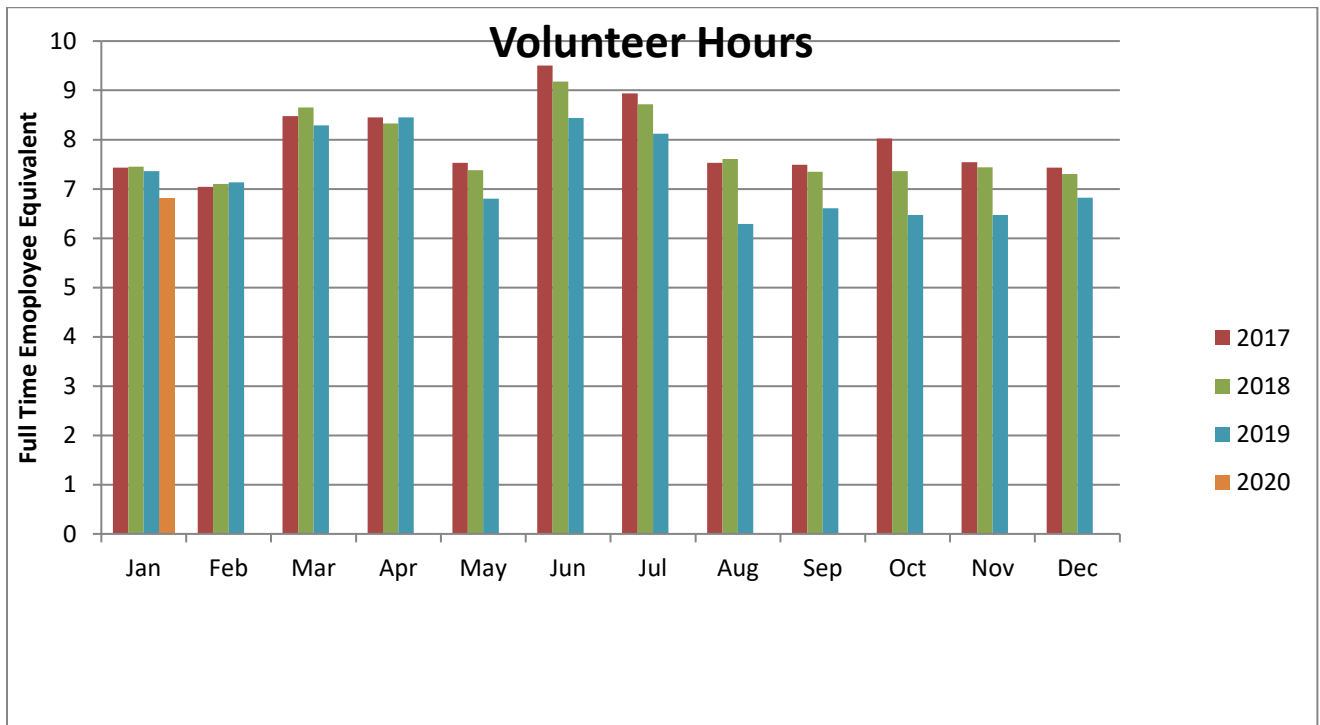

Wake County Animal Center Volunteer Program

Volunteers are an integral part of the Enrichment Program for the Wake County Animal Center. Their roles include dog walking, socialization of the animals, assisting at off-site events, cat cuddling and promoting our animals in the community, to just name a few.

To learn more about volunteering at the Wake County Animal Center, please visit our Volunteer Page on our website at: <http://www.wakegov.com/pets/volunteer>

Not everyone can come to the Animal Center to interact with our animals directly. If this is you, you can support our Animal Center by raising community awareness of the animals for adoption at the Wake County Animal Center, collecting donations of treats from your local community or making financial donations to support our Enrichment Program, advanced medical care and other needs of the animals in our care. More information can be found at: <http://www.wakegov.com/pets/donations>

During the month of January, 2020, our volunteers logged a total amount of hours equivalent to an additional 6.81 full time employees. WOW! That's a lot of enrichment for our animals!