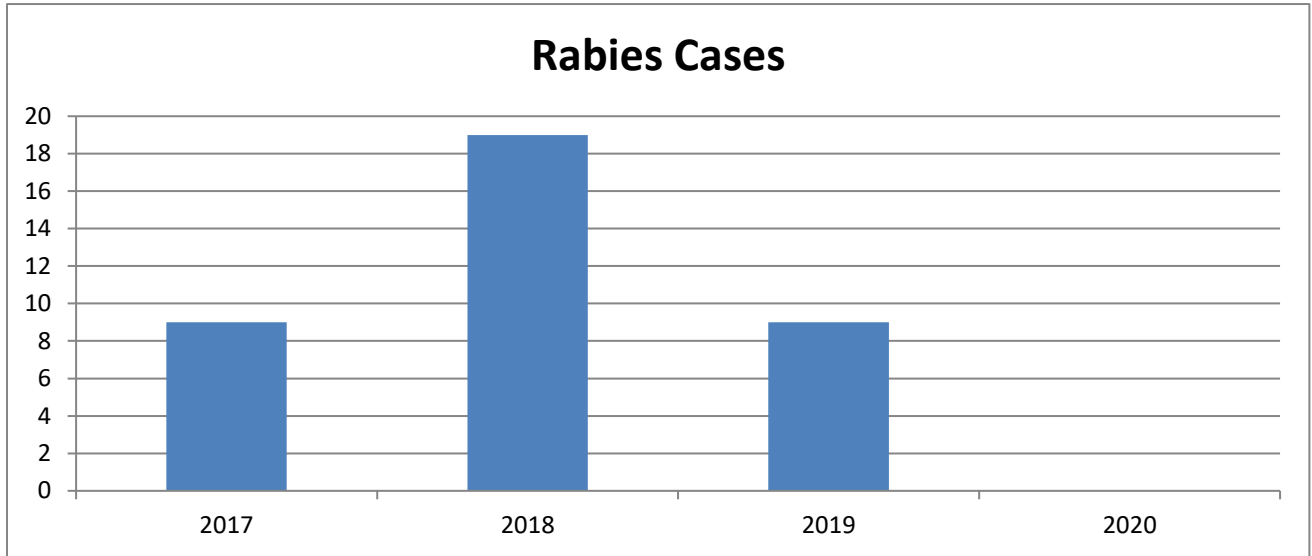

Wake County Rabies Statistics

During January 2020, there were 0 confirmed cases of rabies in Wake County. There have been a total of 0 confirmed cases of rabies in Wake County since January 1, 2020.