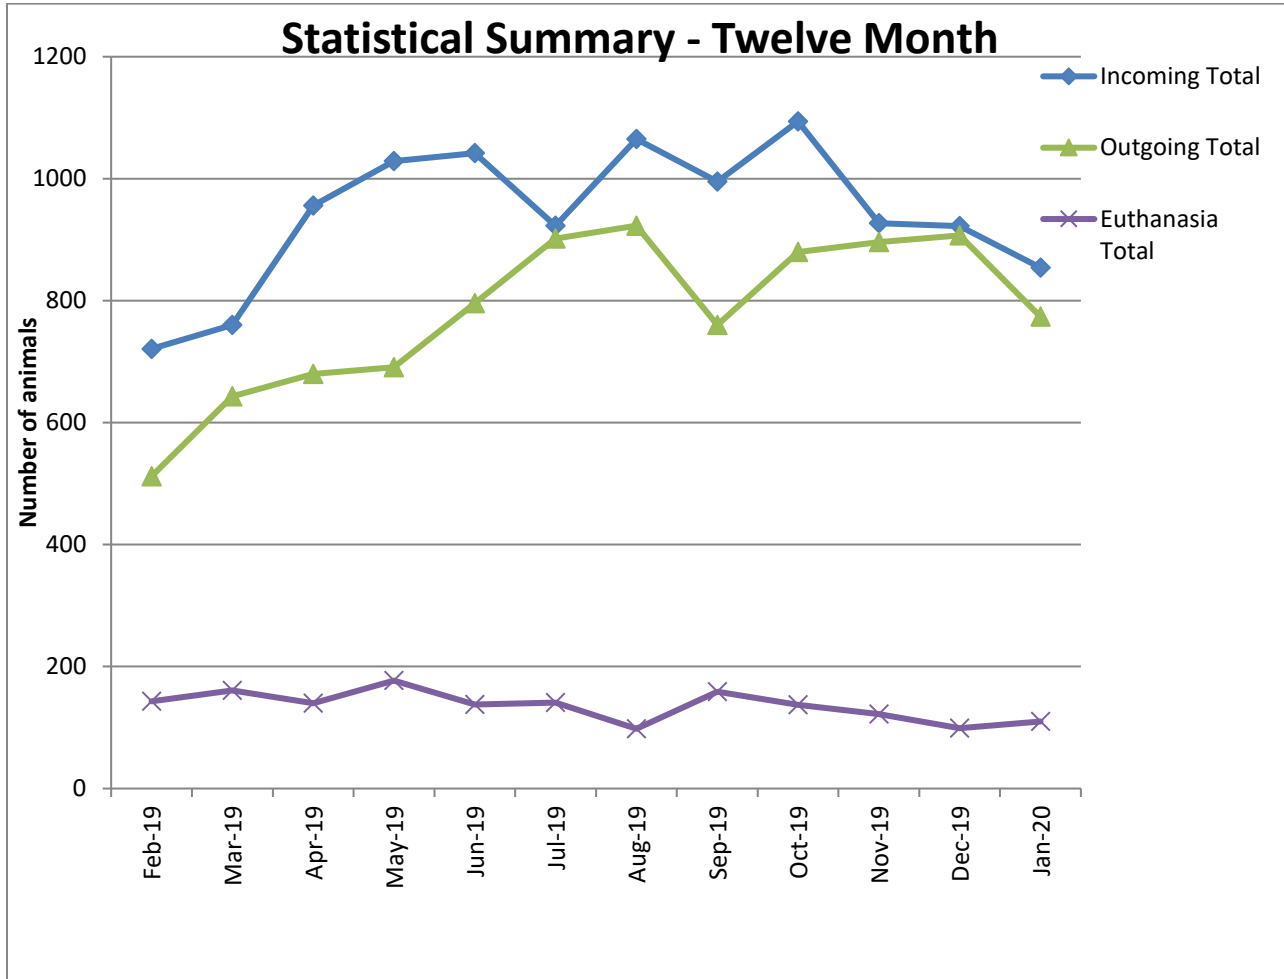

## Animal Center Statistical Summary

This chart compares all of our incoming animals, outgoing animals (which includes adoption, reclaim by owner and transfer to transfer partners) and euthanasia.