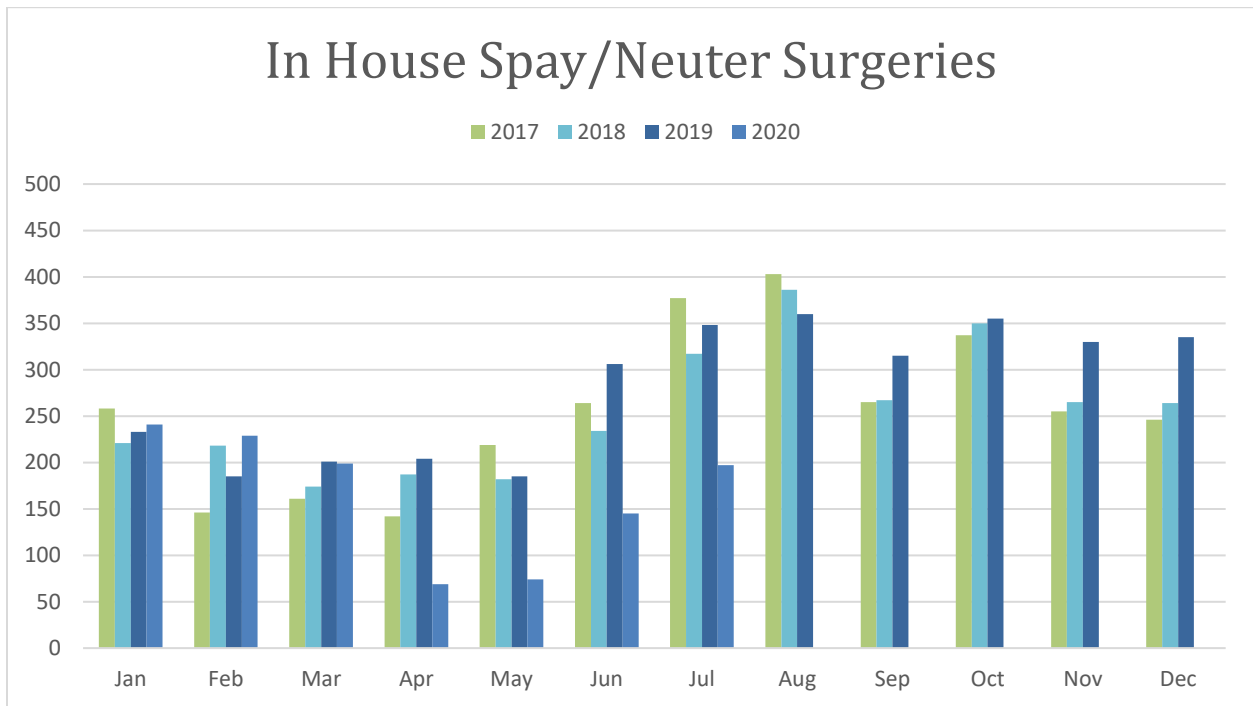

Wake County Animal Center Veterinary Program

Our Veterinary Program consists of a Chief Veterinarian, a Contract Surgeon and four veterinary technicians. This team is responsible for the overall medical care of all animals within the Wake County Animal Center.

Pet overpopulation is a major issue. One way to address this issue is to have your pets spayed or neutered. All dogs and cats adopted from the Wake County Animal Center are spayed or neutered prior to entering their new homes.

During July, 2020, 197 spay/neuter surgeries were performed at the Wake County Animal Center.