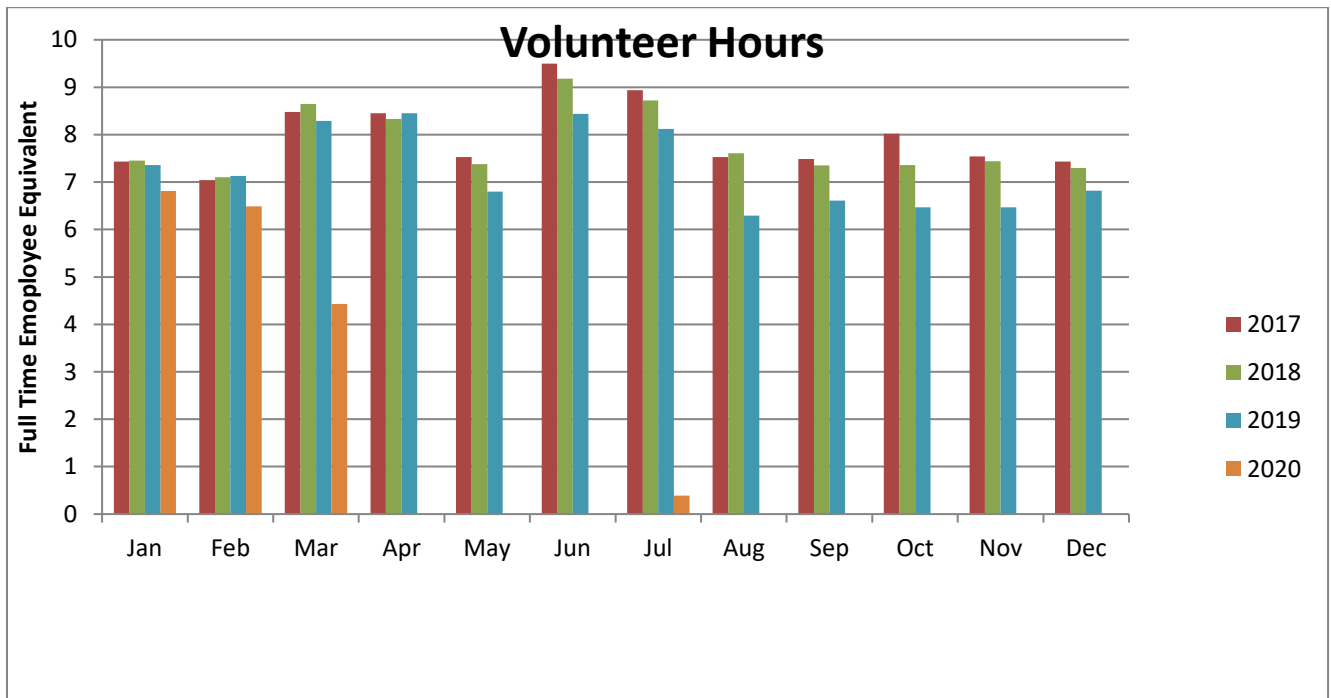

Wake County Animal Center Volunteer Program

Volunteers are an integral part of the Enrichment Program for the Wake County Animal Center. Their roles include dog walking, socialization of the animals, assisting at off-site events, cat cuddling and promoting our animals in the community, to just name a few.

To learn more about volunteering at the Wake County Animal Center, please visit our Volunteer Page on our website at: <http://www.wakegov.com/pets/volunteer>

Not everyone can come to the Animal Center to interact with our animals directly. If this is you, you can support our Animal Center by raising community awareness of the animals for adoption at the Wake County Animal Center, collecting donations of treats from your local community or making financial donations to support our Enrichment Program, advanced medical care and other needs of the animals in our care. More information can be found at: <http://www.wakegov.com/pets/donations>

Due to the COVID-19 pandemic, the full WCAC Volunteer Program was suspended during the month of July 2020. We were able to have limited volunteer activity to assist with some animal enrichment.