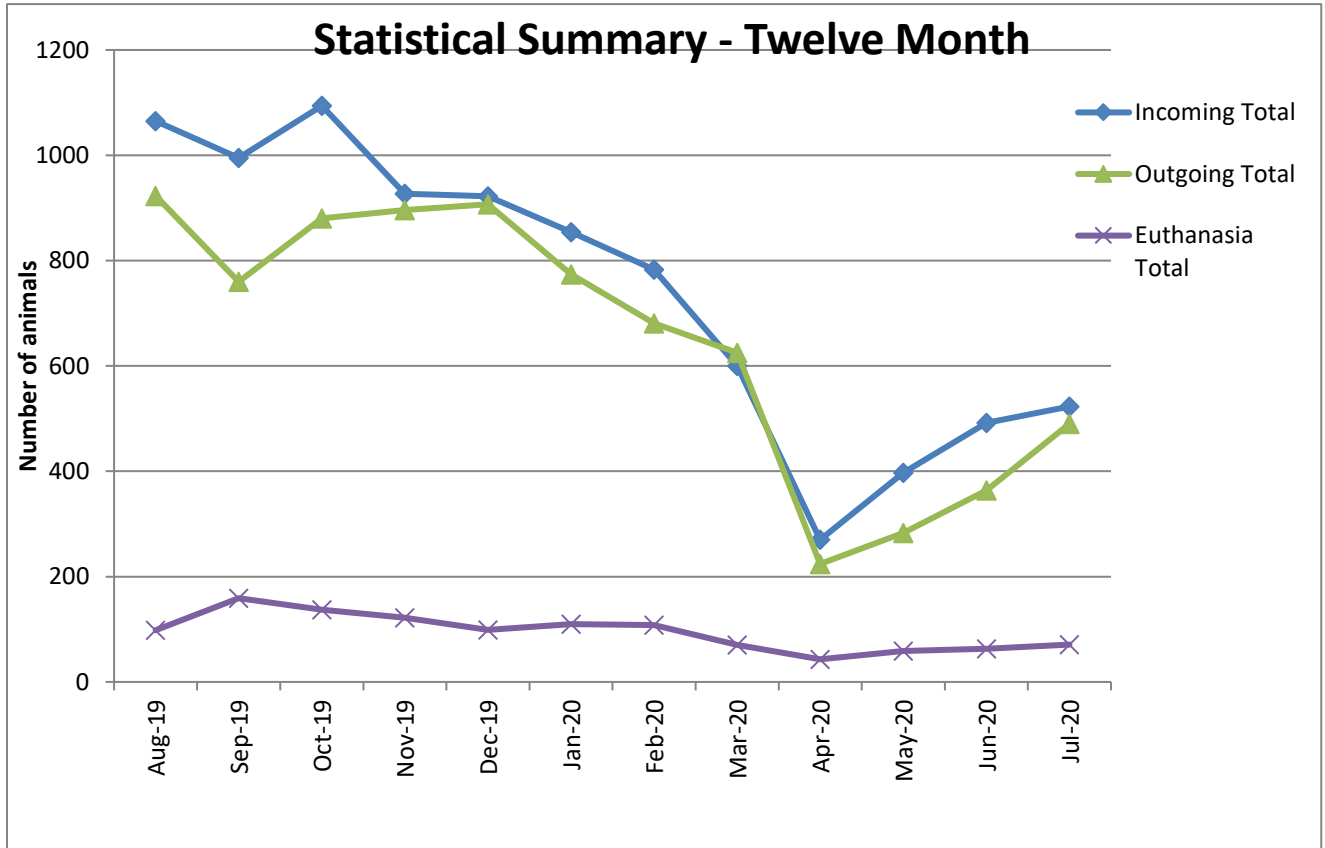

## Animal Center Statistical Summary

This chart compares all of our incoming animals, outgoing animals (which includes adoption, reclaim by owner and transfer to transfer partners) and euthanasia.