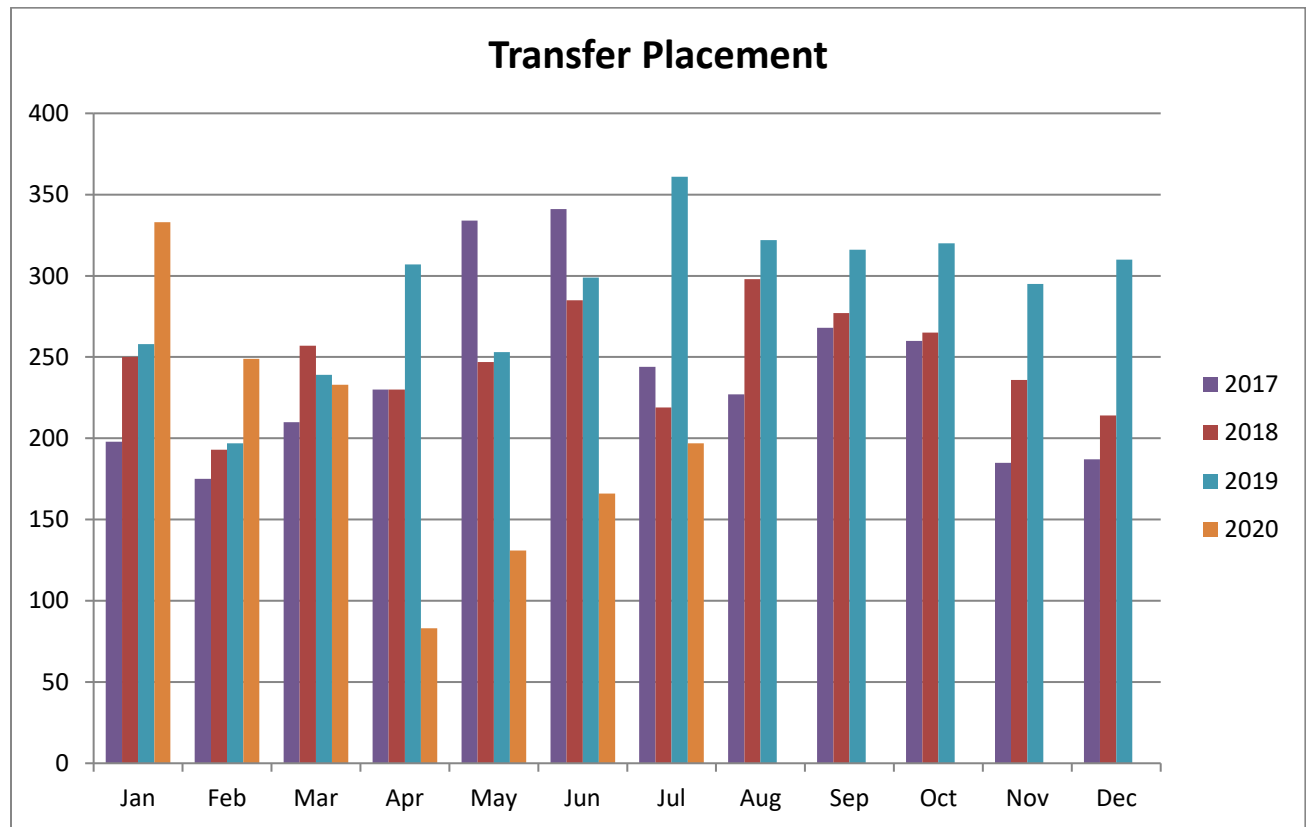

Wake County Animal Center Transfer Program

Transfer Partners pull animals from the Wake County Animal Center into their rescue programs. Our Transfer Partners are both near and far. We are fortunate to have many Transfer Partners to help us with placement of our animals, some that need extensive socialization, training or medical care. They enable us to save more lives.

To learn more about becoming a Transfer Partner for the Wake County Animal Center, please visit Transfer Program Page on our website at:

<http://www.wakegov.com/pets/transfer>

During July, 2020, 197 animals were transferred out of the Wake County Animal Center to our Transfer Partners.

Thank you to all of our Transfer Partners that pulled animals from the Wake County Animal Center in June, 2020. Every single transfer is important!