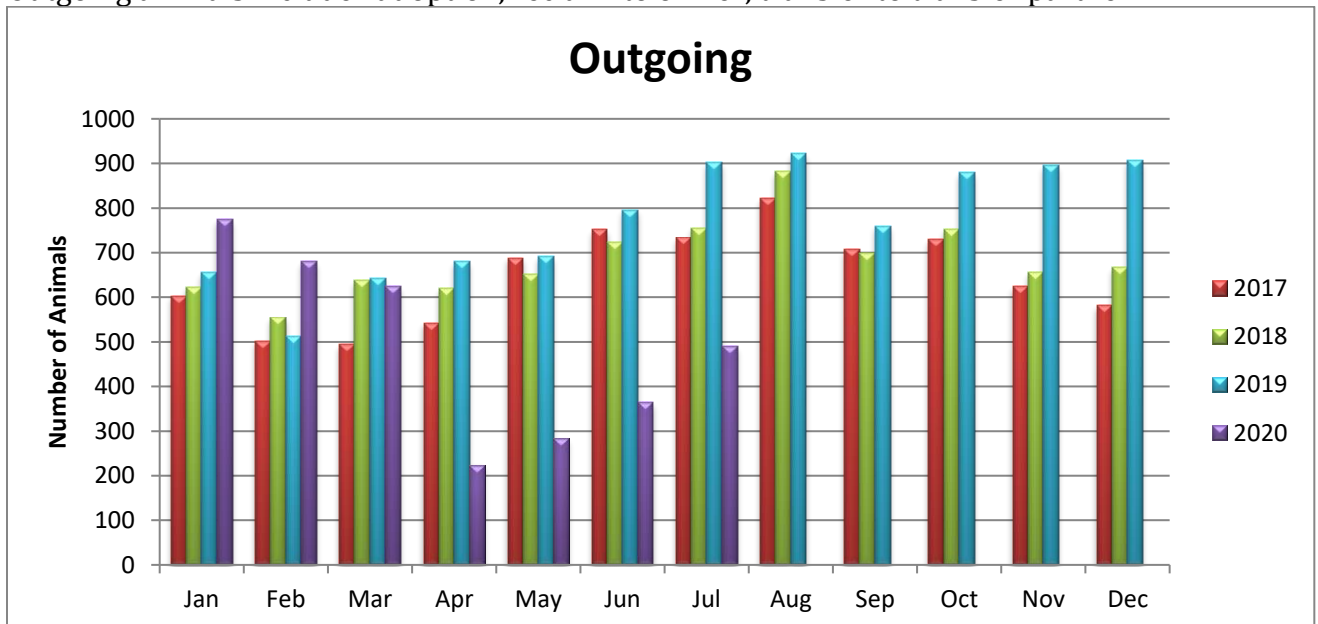

Outgoing Animals Monthly Comparison

Outgoing animals include: adoption, reclaim to owner, transfer to transfer partner