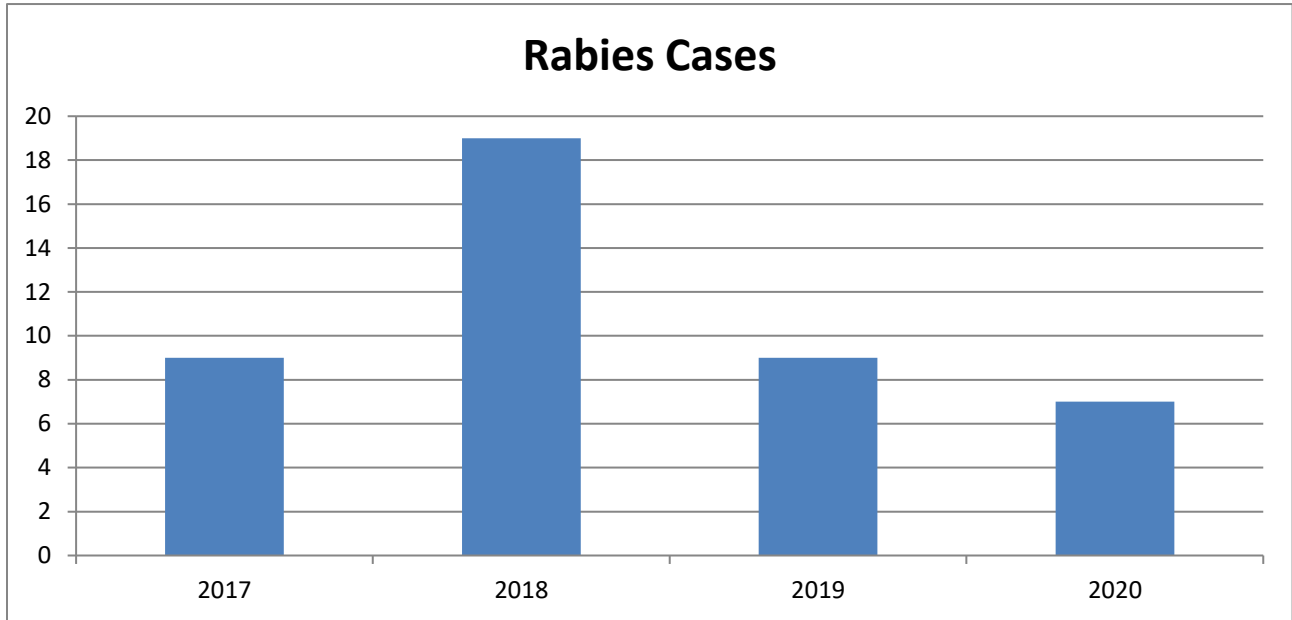

**Wake County Rabies Statistics**

During July 2020, there was 1 confirmed cases of rabies in Wake County. There have been a total of 7 confirmed cases of rabies in Wake County since January 1, 2020.