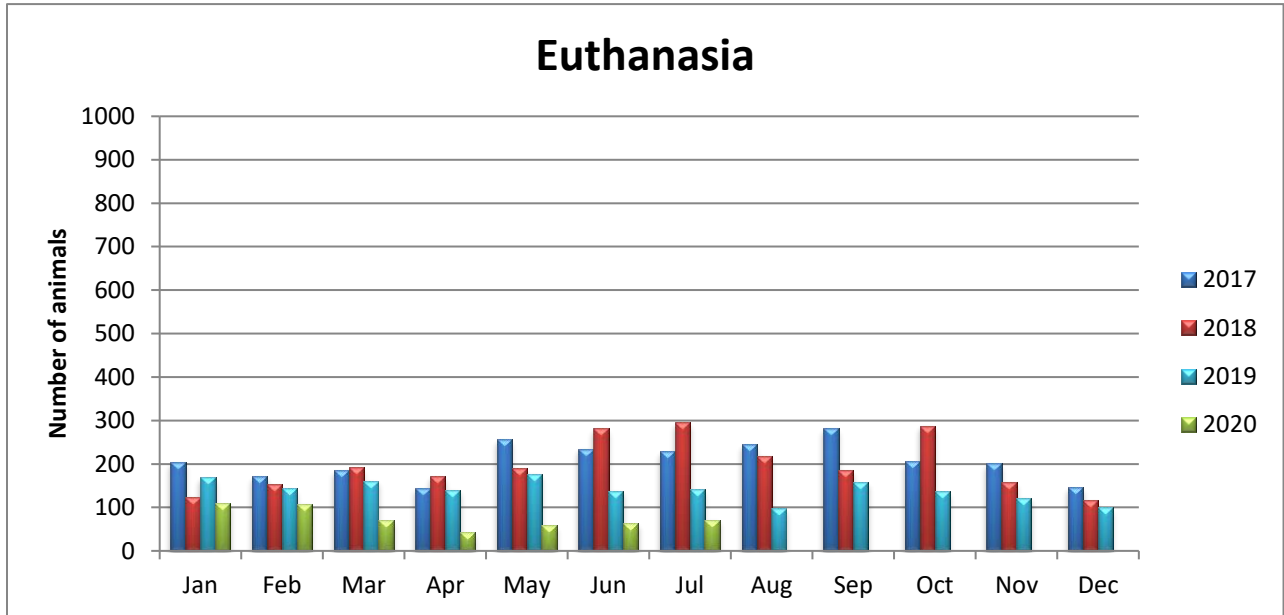

Euthanasia Monthly Comparison

Incoming animals may be euthanized for space, health or temperament. We also provide owner requested euthanasia to the public.

Wake County Animal Center Statistical Report

This report shows the current report month statistics and compares fiscal year to date statistics for the current fiscal year and the prior three fiscal years.

Date Range: July 1, 2020 - July 31, 2020						Date Prepared: 08/07/20				
	YTD FY18	%	YTD FY19	%	YTD FY20	%	YTD FY21	%	MTD FY21	%
Intake Dog	438		430		440		206		206	
Intake Cat	500		514		435		275		275	
Intake Other	43		71		48		42		42	
Intake Total	981		1015		923		523		523	
Adoption Dog	158	36.1%	174	40.5%	149	33.9%	65	31.6%	65	31.6%
Adoption Cat	202	40.4%	228	44.4%	209	48.0%	149	54.2%	149	54.2%
Adoption Other	7	16.3%	23	32.4%	16	33.3%	8	19.0%	8	19.0%
Adoption Total	367	37.4%	426	42.0%	376	40.7%	222	42.4%	222	42.4%
Transfer Dog	107	24.4%	116	27.0%	126	28.6%	71	34.5%	71	34.5%
Transfer Cat	117	23.4%	98	19.1%	223	51.3%	117	42.5%	117	42.5%
Transfer Other	20	46.5%	6	8.5%	15	31.3%	9	21.4%	9	21.4%
Transfer Total	244	24.9%	219	21.6%	364	39.4%	197	37.7%	197	37.7%
Reclaim Dog	110	25.1%	95	22.1%	144	32.7%	61	29.6%	61	29.6%
Reclaim Cat	12	2.4%	28	5.4%	19	4.4%	9	3.3%	9	3.3%
Reclaim Other	0	0.0%	1	1.4%	3	6.3%	1	2.4%	1	2.4%
Reclaim Total	122	12.4%	111	10.9%	164	17.8%	71	13.6%	71	13.6%
Euth Dog	54	12.3%	81	18.8%	32	7.3%	25	12.1%	25	12.1%
Euth Cat	170	34.0%	207	40.3%	98	22.5%	29	10.5%	29	10.5%
Euth Other	5	11.6%	12	16.9%	11	22.9%	17	40.5%	17	40.5%
Euth Total	229	23.3%	300	29.6%	141	15.3%	71	13.6%	71	13.6%

	Total	%
Change in intake from FY20 to FY21	-400	-43%
Change in adoptions from FY20 to FY21	-154	-41%
Change in transfers from FY20 to FY21	-167	-46%
Change in euthanasia from FY20 to FY21	-70	-50%
Change in total cat live releases FY20 to FY21	-176	-39.0%
Change in total dog live releases FY20 to FY21	-222	-53.0%