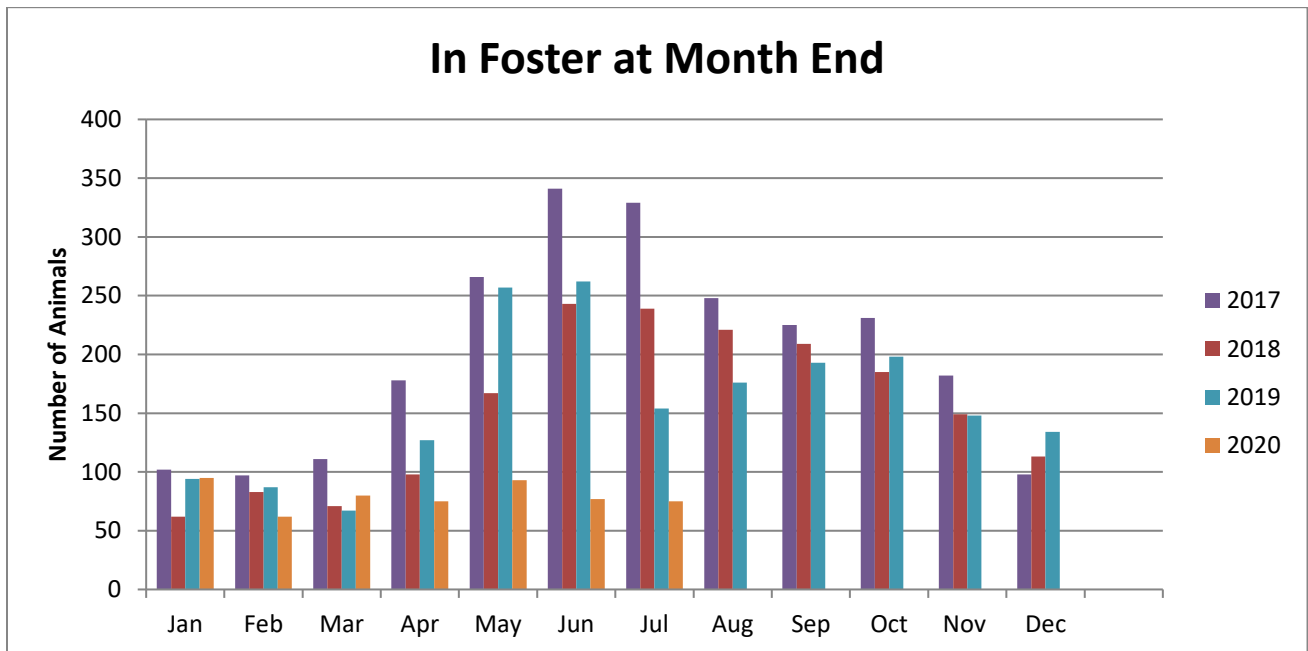

Wake County Animal Center Foster Program

Foster parents are crucial to the lifesaving efforts of the Wake County Animal Center. Foster parents save two lives when they choose to foster – the foster they welcome into their home as well as the pet who just got that spot in our facility. Fosters take on our neediest animals – our bottle feeder kittens, pets that need a kind hand for socialization, as well as our animals that need ongoing medical care. Foster parents provide a loving home that enables these pets to find their forever home.

To learn more about becoming a Foster parent at the Wake County Animal Center, please visit our Foster Page on our website at: <http://www.wakegov.com/pets/foster>

At the end of July, 2020, there were 75 animals in foster care. Animals in foster care that are available for adoption can be found on our Adoption Gallery at: <http://www.wakegov.com/pets/adoptions>