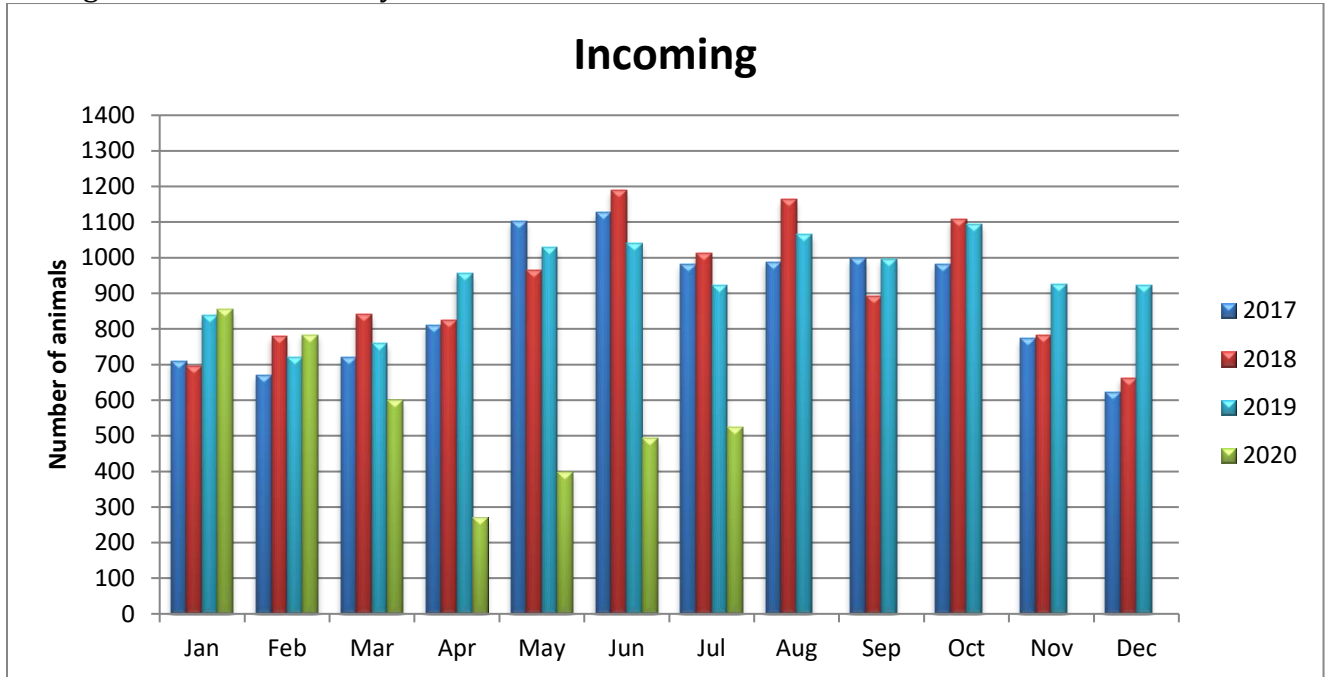

Incoming Animals Monthly Comparison

Incoming animals include all animals that enter the Wake County Animal Center either through our front desk or by Animal Control.