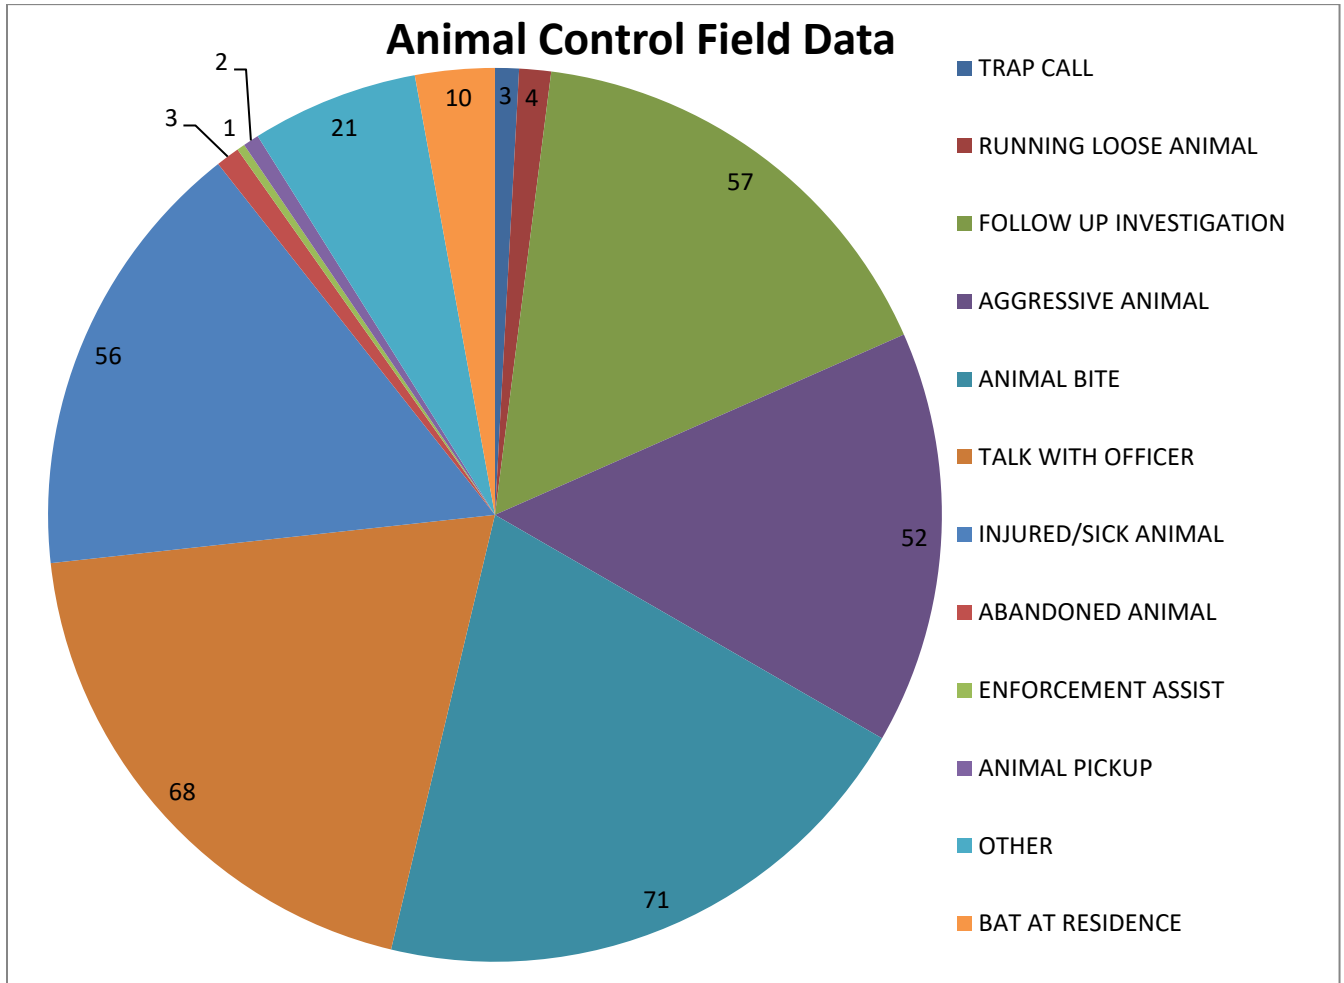

Wake County Animal Control

Wake County Animal Control responds to all areas of Wake County except for the City of Raleigh, City of Garner, Town of Holly Springs and Town of Cary, which each have their own Animal Control Units.

To learn more about Animal Control services within Wake County, please visit our Animal Control Page on our website at:

<http://www.wakegov.com/pets/health/Pages/animalcontrol.aspx>

Wake County Animal Control responded to 348 requests for service in July, 2020. Due to COVID-19, Animal Control is responding to emergency only calls.