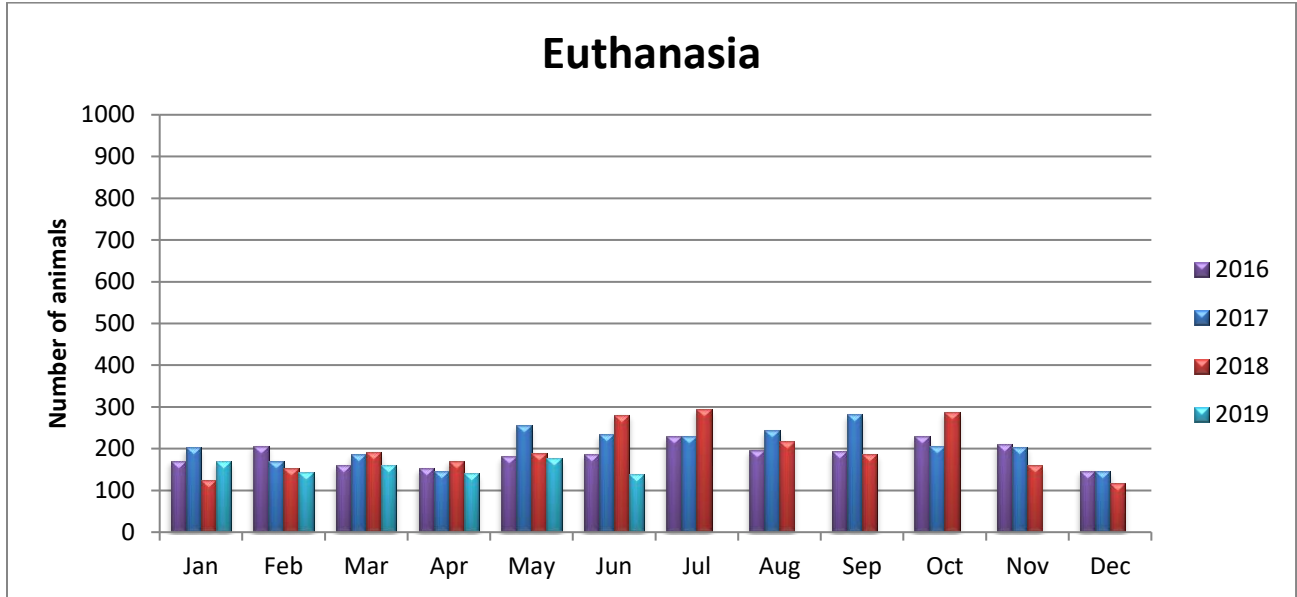

Incoming animals may be euthanized for space, health or temperament. We also provide owner requested euthanasia to the public.

This report shows the current report month statistics and compares fiscal year to date statistics for the current fiscal year and the prior three fiscal years.

Wake County Animal Center Statistical Report

Date Range: July 1, 2018 - June 30, 2019						Date Prepared: 7/15/2019				
	YTD FY16	%	YTD FY17	%	YTD FY18	%	YTD FY19	%	MTD FY19	%
Intake Dog	5283		5162		4858		5200		423	
Intake Cat	5152		4970		5247		5138		567	
Intake Other	471		484		514		627		52	
Intake Total	10906		10616		10619		10965		1042	
Adoption Dog	1958	37.1%	1941	37.6%	1777	36.6%	1910	36.7%	169	40.0%
Adoption Cat	1528	29.7%	1637	32.9%	1856	35.4%	1852	36.0%	206	36.3%
Adoption Other	172	36.5%	125	25.8%	172	33.5%	180	28.7%	15	28.8%
Adoption Total	3678	33.7%	3724	35.1%	3812	35.9%	3958	36.1%	394	37.8%
Transfer Dog	1205	22.8%	1270	24.6%	1211	24.9%	1320	25.4%	91	21.5%
Transfer Cat	1619	31.4%	1504	30.3%	1452	27.7%	1456	28.3%	193	34.0%
Transfer Other	114	24.2%	178	36.8%	178	34.6%	263	41.9%	15	28.8%
Transfer Total	2938	26.9%	2952	27.8%	2841	26.8%	3039	27.7%	299	28.7%
Reclaim Dog	1149	21.7%	1113	21.6%	1167	24.0%	1176	22.6%	93	22.0%
Reclaim Cat	165	3.2%	176	3.5%	168	3.2%	207	4.0%	15	2.6%
Reclaim Other	13	2.8%	3	0.6%	19	3.7%	7	1.1%	0	0.0%
Reclaim Total	1327	12.2%	1292	12.2%	1354	12.8%	1389	12.7%	107	10.3%
Euth Dog	940	17.8%	803	15.6%	652	13.4%	651	12.5%	38	9.0%
Euth Cat	1529	29.7%	1457	29.3%	1674	31.9%	1397	27.2%	86	15.2%
Euth Other	132	28.0%	144	29.8%	95	18.5%	146	23.3%	14	26.9%
Euth Total	2607	23.9%	2404	22.6%	2421	22.8%	2197	20.0%	138	13.2%

	Total	%
Change in intake from FY18 to FY19	346	3%
Change in adoptions from FY18 to FY19	146	4%
Change in transfers from FY18 to FY19	198	7%
Change in euthanasia from FY18 to FY19	-224	-9%
Change in total cat live releases FY18 to FY19	39	1.1%
Change in total dog live releases FY18 to FY19	251	6.0%

Wake County Animal Center Volunteer Program