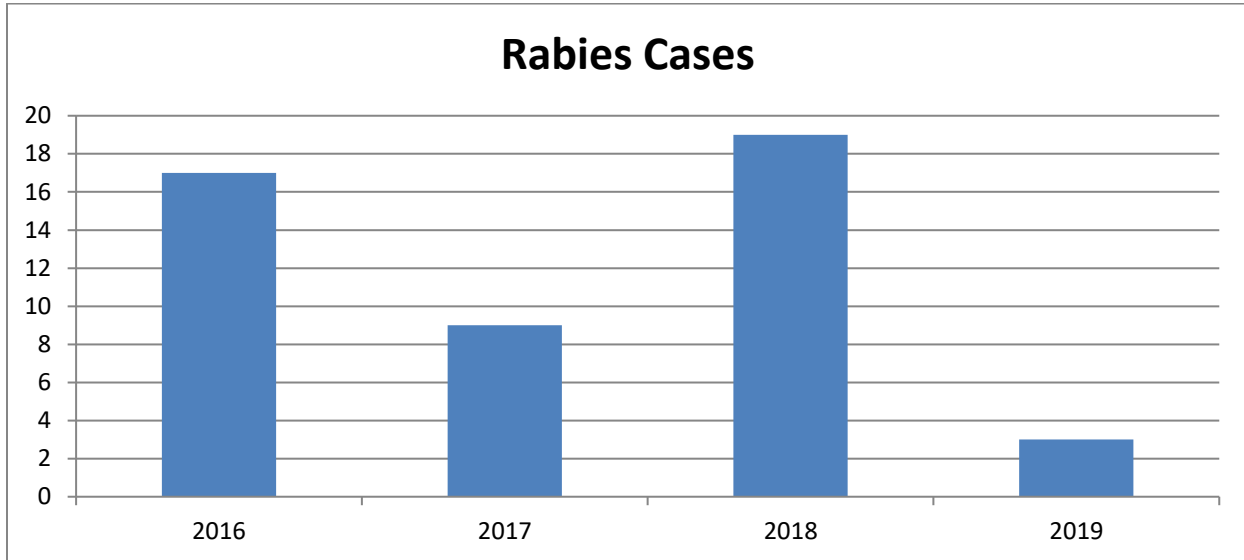

Wake County Rabies Statistics

During June 2019, there were 0 confirmed cases of rabies in Wake County. There have been a total of 3 confirmed cases of rabies in Wake County since January 1, 2019.