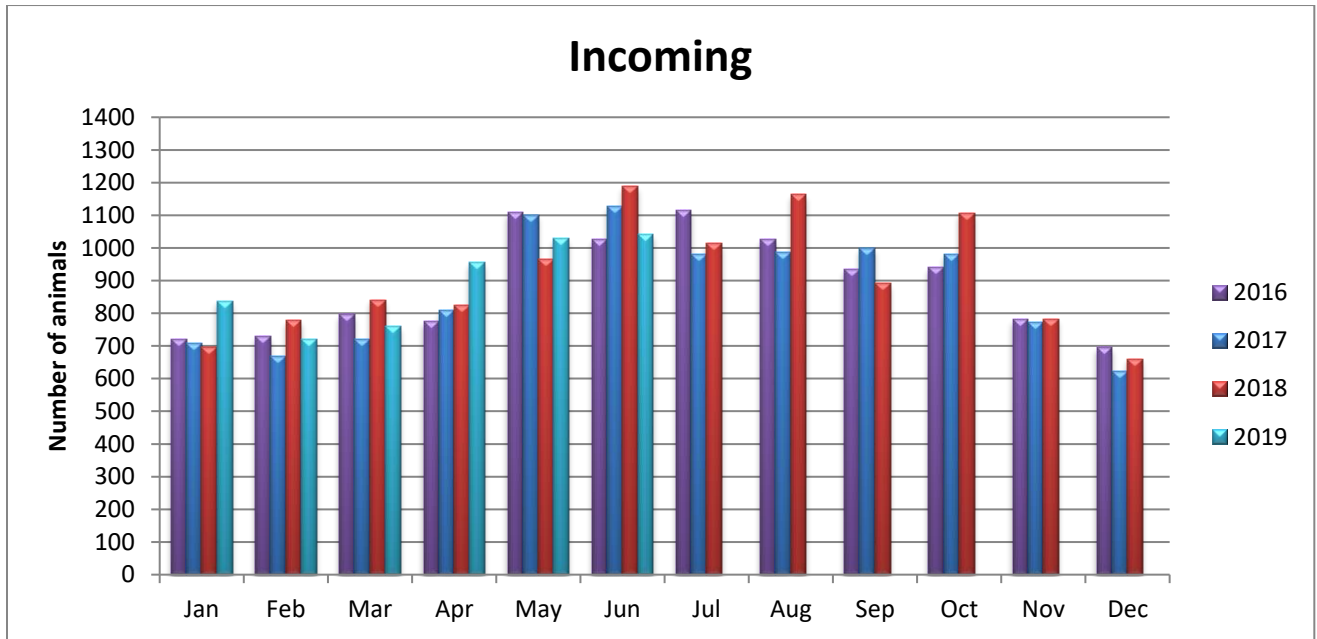

Incoming animals include all animals that enter the Wake County Animal Center either through our front desk or by Animal Control.