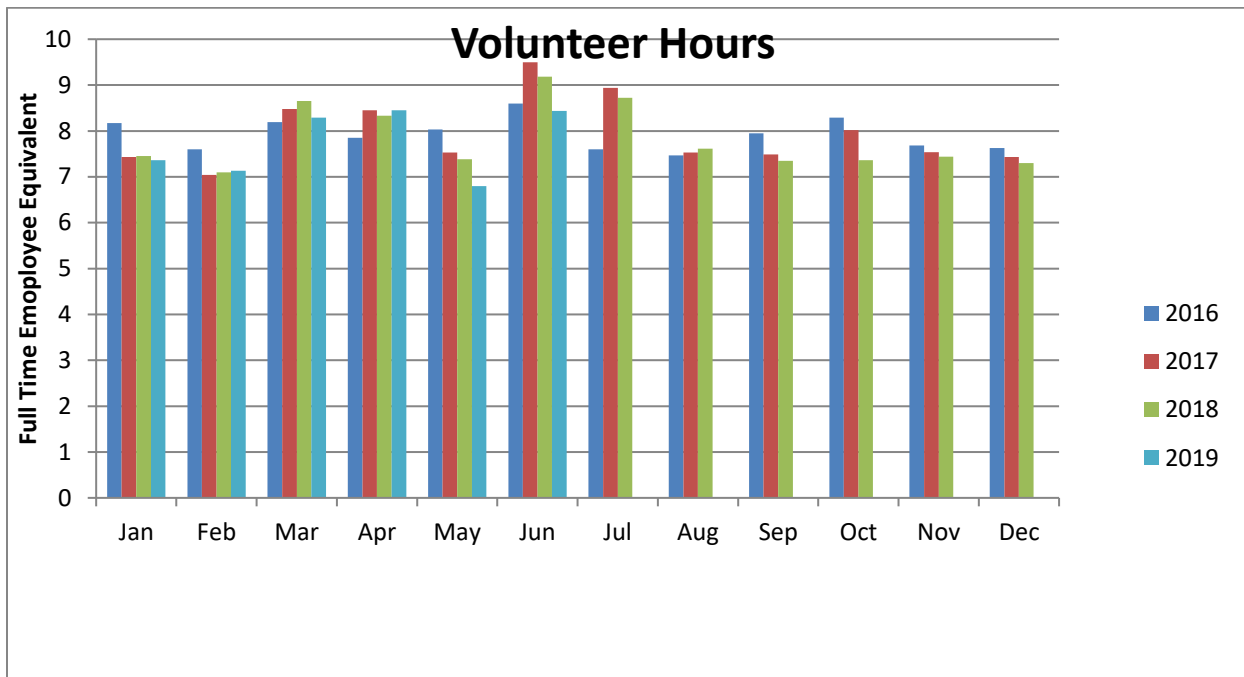

Volunteers are an integral part of the Enrichment Program for the Wake County Animal Center. Their roles include dog walking, socialization of the animals, assisting at off-site events, cat cuddling and promoting our animals in the community, to just name a few.

To learn more about volunteering at the Wake County Animal Center, please visit our Volunteer Page on our website at: <http://www.wakegov.com/pets/volunteer>

Not everyone can come to the Animal Center to interact with our animals directly. If this is you, you can support our Animal Center by raising community awareness of the animals for adoption at the Wake County Animal Center, collecting donations of treats from your local community or making financial donations to support our Enrichment Program, advanced medical care and other needs of the animals in our care. More information can be found at: <http://www.wakegov.com/pets/donations>

During the month of June, 2019, our volunteers logged a total amount of hours equivalent to an additional 8.4 full time employees. WOW! That's a lot of enrichment for our animals!

Wake County Animal Center Foster Program