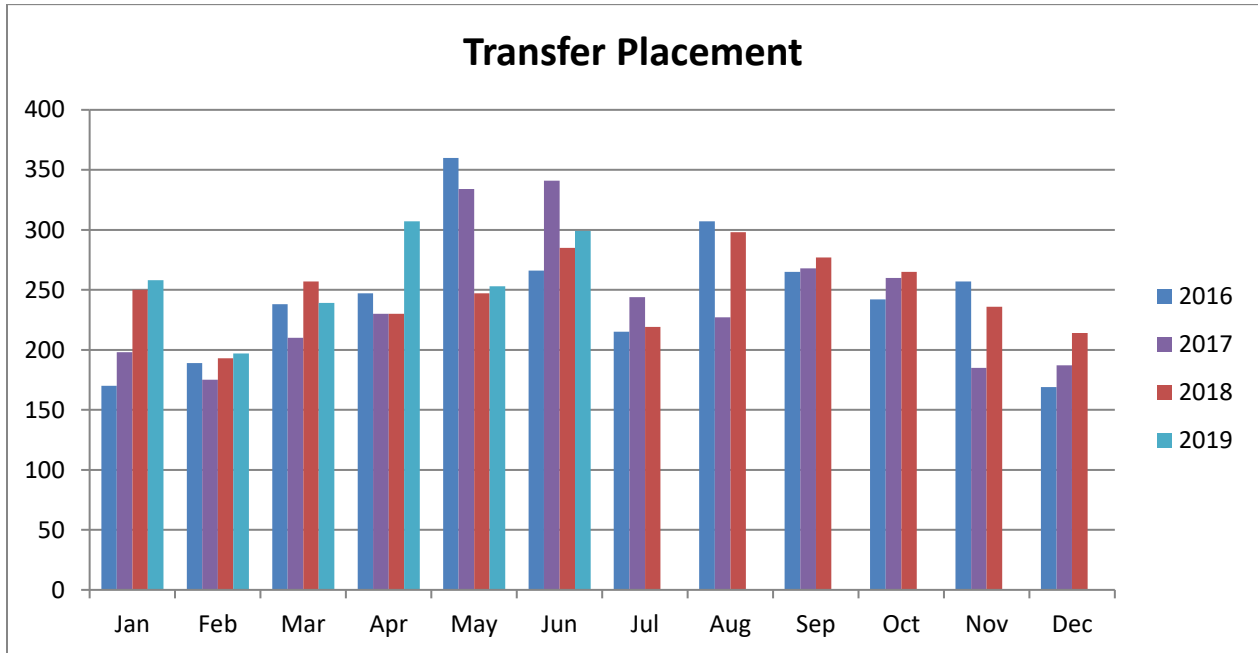

Transfer Partners pull animals from the Wake County Animal Center into their rescue programs. Our Transfer Partners are both near and far. We are fortunate to have many Transfer Partners to help us with placement of our animals, some that need extensive socialization, training or medical care. They enable us to save more lives.

To learn more about becoming a Transfer Partner for the Wake County Animal Center, please visit Transfer Program Page on our website at: <http://www.wakegov.com/pets/transfer>

During June, 2019, 299 animals were transferred out of the Wake County Animal Center to our Transfer Partners.

Thank you to all of our Transfer Partners that pulled animals from the Wake County Animal Center in June, 2019. Every single transfer is important!