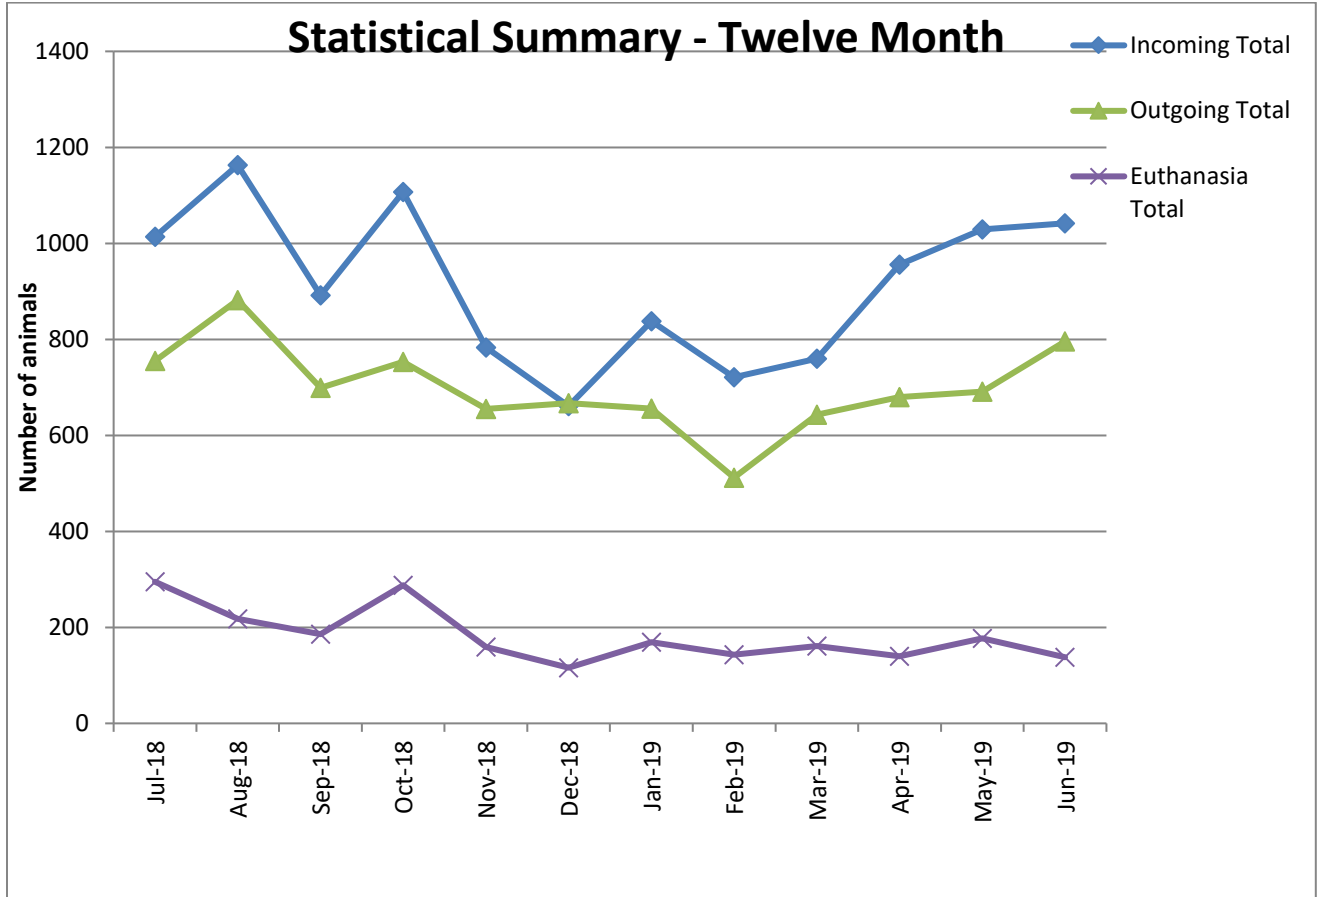

Animal Center Statistical Summary

This chart compares all of our incoming animals, outgoing animals (which includes adoption, reclaim by owner and transfer to transfer partners) and euthanasia.

Incoming Animals Monthly Comparison