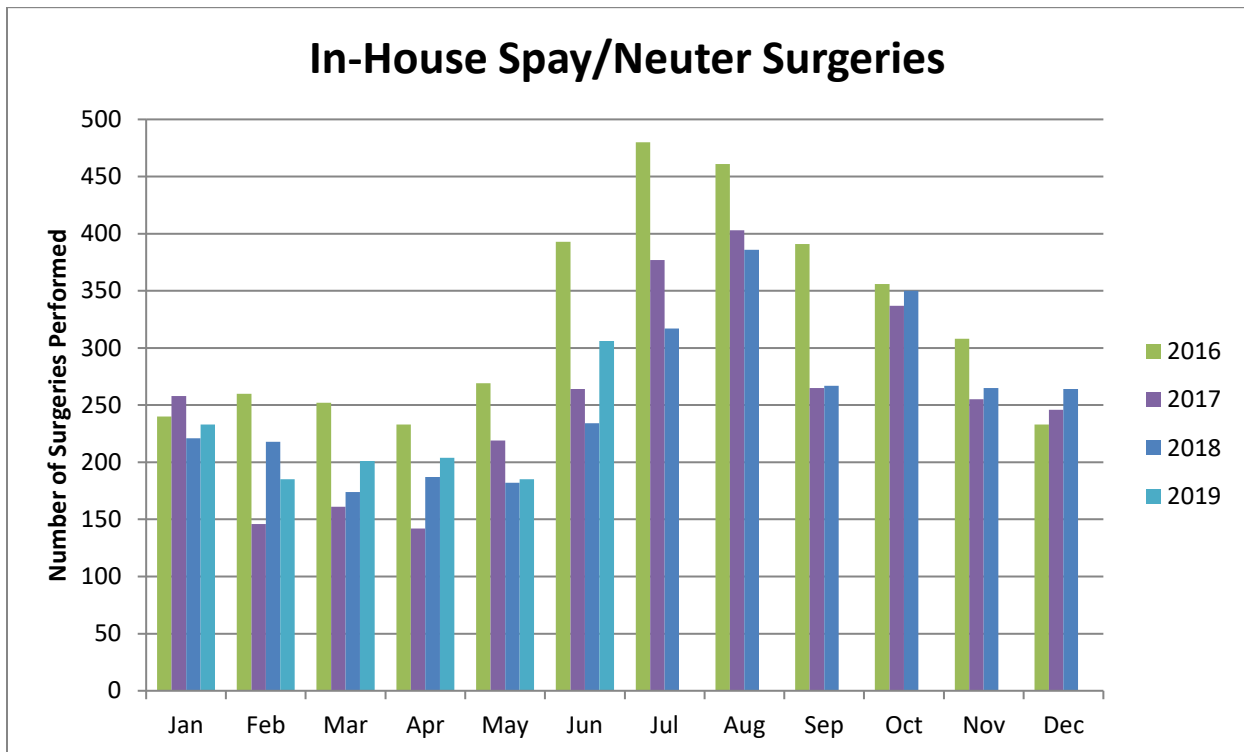

Wake County Animal Center Veterinary Program

Our Veterinary Program consists of a Chief Veterinarian, a Contract Surgeon and four veterinary technicians. This team is responsible for the overall medical care of all animals within the Wake County Animal Center.

Pet overpopulation is a major issue. One way to address this issue is to have your pets spayed or neutered. All dogs and cats adopted from the Wake County Animal Center are spayed or neutered prior to entering their new homes.

During June, 2019, 306 spay/neuter surgeries were performed at the Wake County Animal Center.