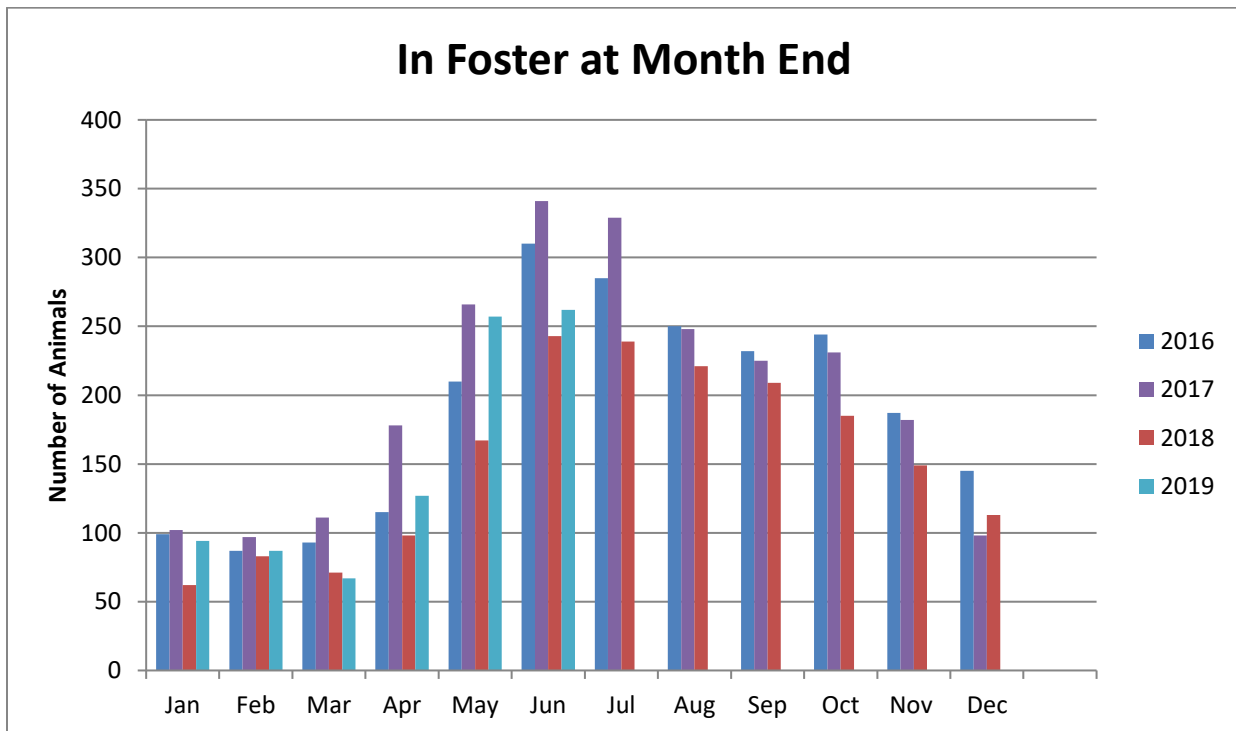

Foster parents are crucial to the lifesaving efforts of the Wake County Animal Center. Foster parents save two lives when they choose to foster – the foster they welcome into their home as well as the pet who just got that spot in our facility. Fosters take on our neediest animals – our bottle feeder kittens, pets that need a kind hand for socialization, as well as our animals that need ongoing medical care. Foster parents provide a loving home that enables these pets to find their forever home.

To learn more about becoming a Foster parent at the Wake County Animal Center, please visit our Foster Page on our website at: <http://www.wakegov.com/pets/foster>

At the end of June, 2019, there were 262 animals in foster care. Animals in foster care that are available for adoption can be found on our Adoption Gallery at: <http://www.wakegov.com/pets/adoptions>

Wake County Animal Center Transfer Program