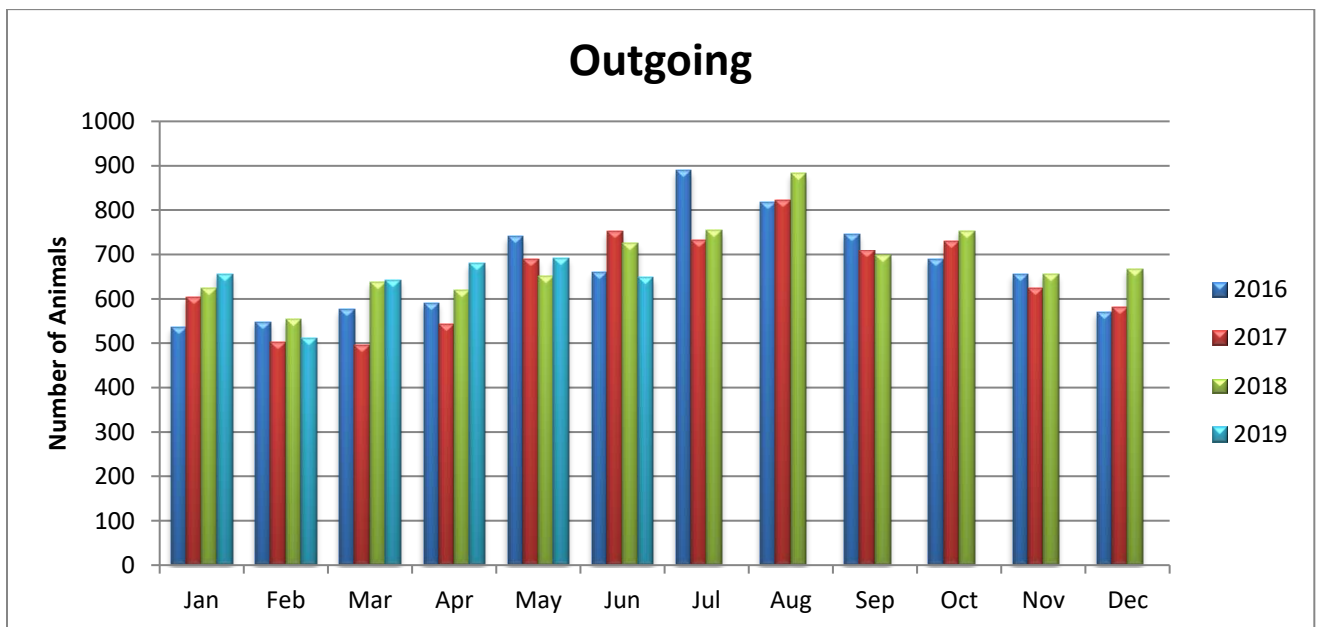

Outgoing Animals Monthly Comparison

Outgoing animals include: adoption, reclaim to owner, transfer to transfer partner