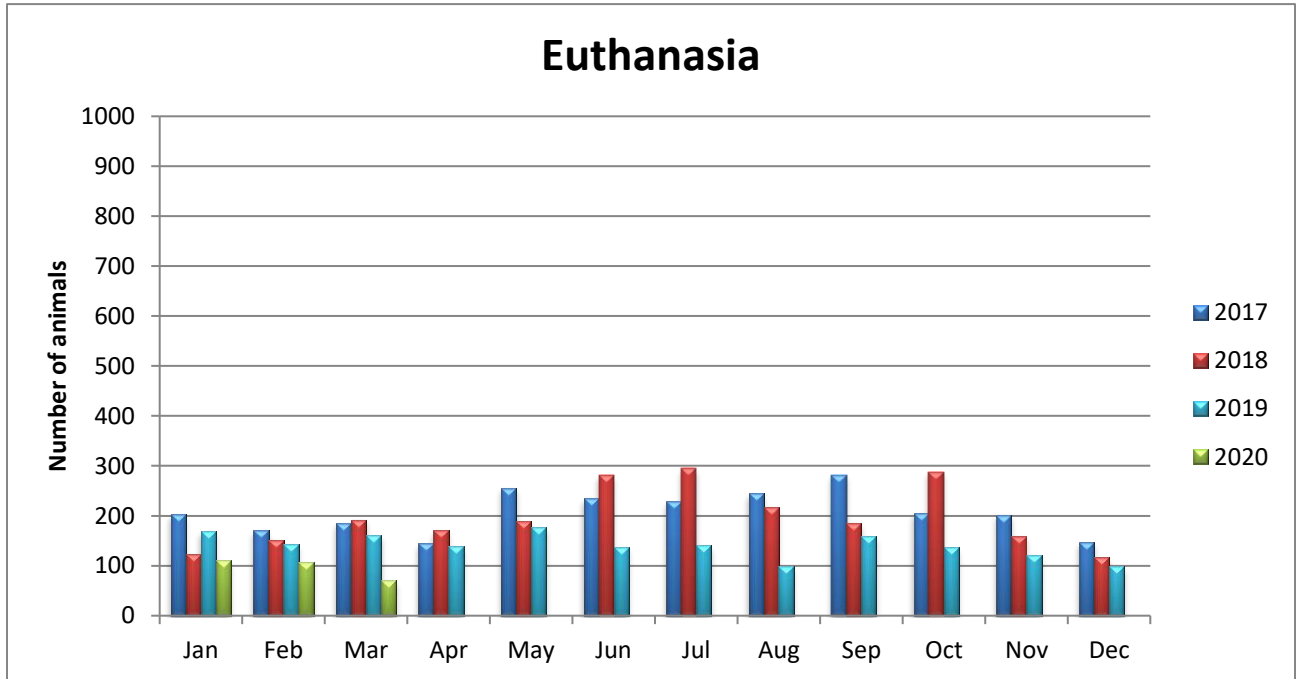

Euthanasia Monthly Comparison

Incoming animals may be euthanized for space, health or temperament. We also provide owner requested euthanasia to the public.

Wake County Animal Center Statistical Report

This report shows the current report month statistics and compares fiscal year to date statistics for the current fiscal year and the prior three fiscal years.

Wake County Animal Center Statistical Report

Date Range: July 1, 2019 - March 31, 2020						Date Prepared: 04/15/20				
	YTD FY17	%	YTD FY18	%	YTD FY19	%	YTD FY20	%	MTD FY20	%
Intake Dog	3892		3646		3849		3954		344	
Intake Cat	3384		3652		3617		3641		205	
Intake Other	305		346		472		566		51	
Intake Total	7581		7644		7938		8161		600	
Adoption Dog	1519	39.0%	1366	37.5%	1428	37.1%	1636	41.4%	163	47.4%
Adoption Cat	1324	39.1%	1479	40.5%	1444	39.9%	1668	45.8%	93	45.4%
Adoption Other	101	33.1%	106	30.6%	151	32.0%	147	26.0%	13	25.5%
Adoption Total	2959	39.0%	2957	38.7%	3032	38.2%	3451	42.3%	269	44.8%
Transfer Dog	916	23.5%	907	24.9%	1023	26.6%	1036	26.2%	92	26.7%
Transfer Cat	1022	30.2%	1042	28.5%	961	26.6%	1425	39.1%	117	57.1%
Transfer Other	107	35.1%	126	36.4%	208	44.1%	284	50.2%	24	47.1%
Transfer Total	2045	27.0%	2075	27.1%	2192	27.6%	2745	33.6%	233	38.8%
Reclaim Dog	844	21.7%	857	23.5%	839	21.8%	962	24.3%	105	30.5%
Reclaim Cat	131	3.9%	108	3.0%	157	4.3%	202	5.5%	17	8.3%
Reclaim Other	2	0.7%	15	4.3%	7	1.5%	7	1.2%	1	2.0%
Reclaim Total	977	12.9%	980	12.8%	996	12.5%	1141	14.0%	123	20.5%
Euth Dog	624	16.0%	502	13.8%	506	13.1%	381	9.6%	37	10.8%
Euth Cat	1077	31.8%	1217	33.3%	1133	31.3%	563	15.5%	20	9.8%
Euth Other	67	22.0%	61	17.6%	100	21.2%	99	17.5%	13	25.5%
Euth Total	1768	23.3%	1780	23.3%	1742	21.9%	1043	12.8%	70	11.7%

	Total	%
Change in intake from FY19 to FY20	223	3%
Change in adoptions from FY19 to FY20	419	14%
Change in transfers from FY19 to FY20	553	25%
Change in euthanasia from FY19 to FY20	-699	-40%
Change in total cat live releases FY19 to FY20	733	28.6%
Change in total dog live releases FY19 to FY20	344	10.5%