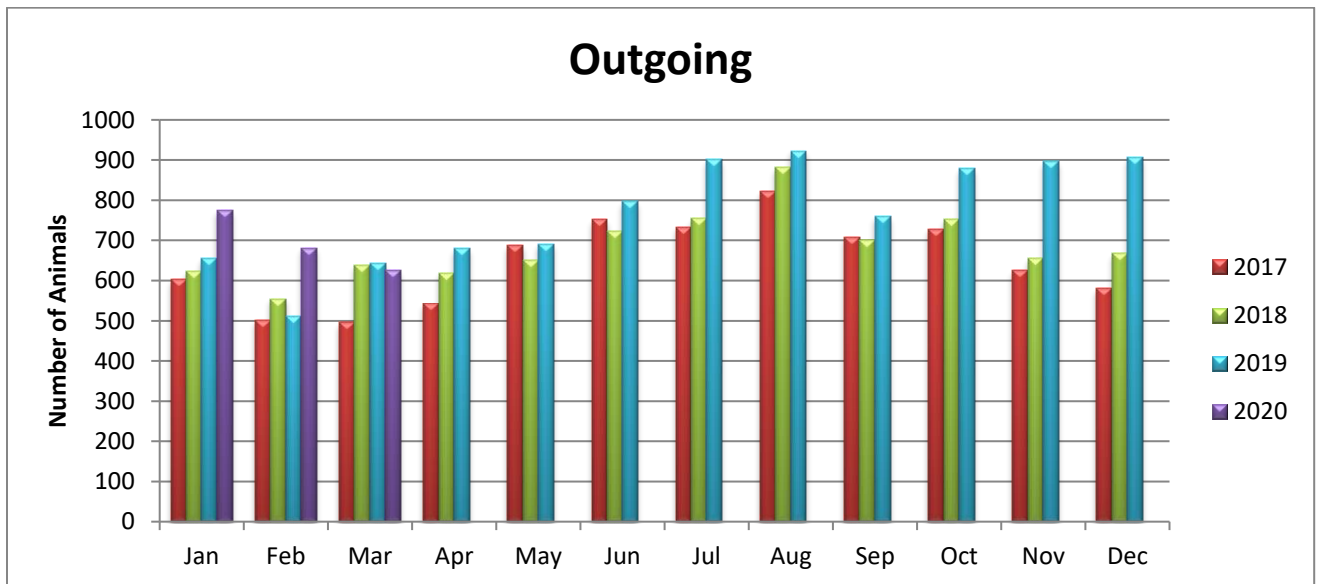

Outgoing Animals Monthly Comparison

Outgoing animals include: adoption, reclaim to owner, transfer to transfer partner