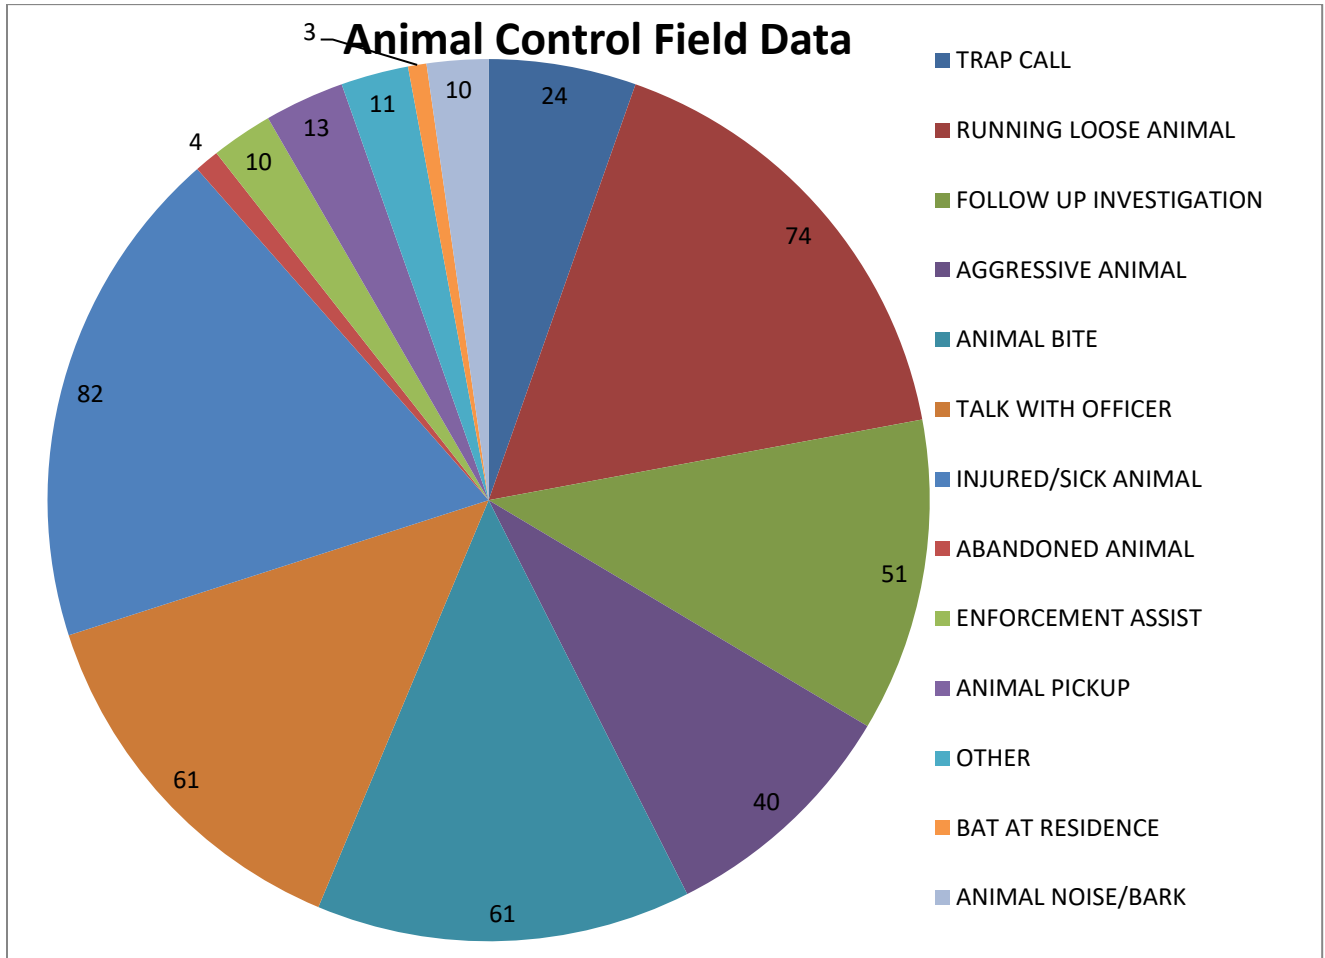

Wake County Animal Control

Wake County Animal Control responds to all areas of Wake County except for the City of Raleigh, City of Garner, Town of Holly Springs and Town of Cary, which each have their own Animal Control Units.

To learn more about Animal Control services within Wake County, please visit our Animal Control Page on our website at:

<http://www.wakegov.com/pets/health/Pages/animalcontrol.aspx>

Wake County Animal Control responded to 444 requests for service in March, 2020.