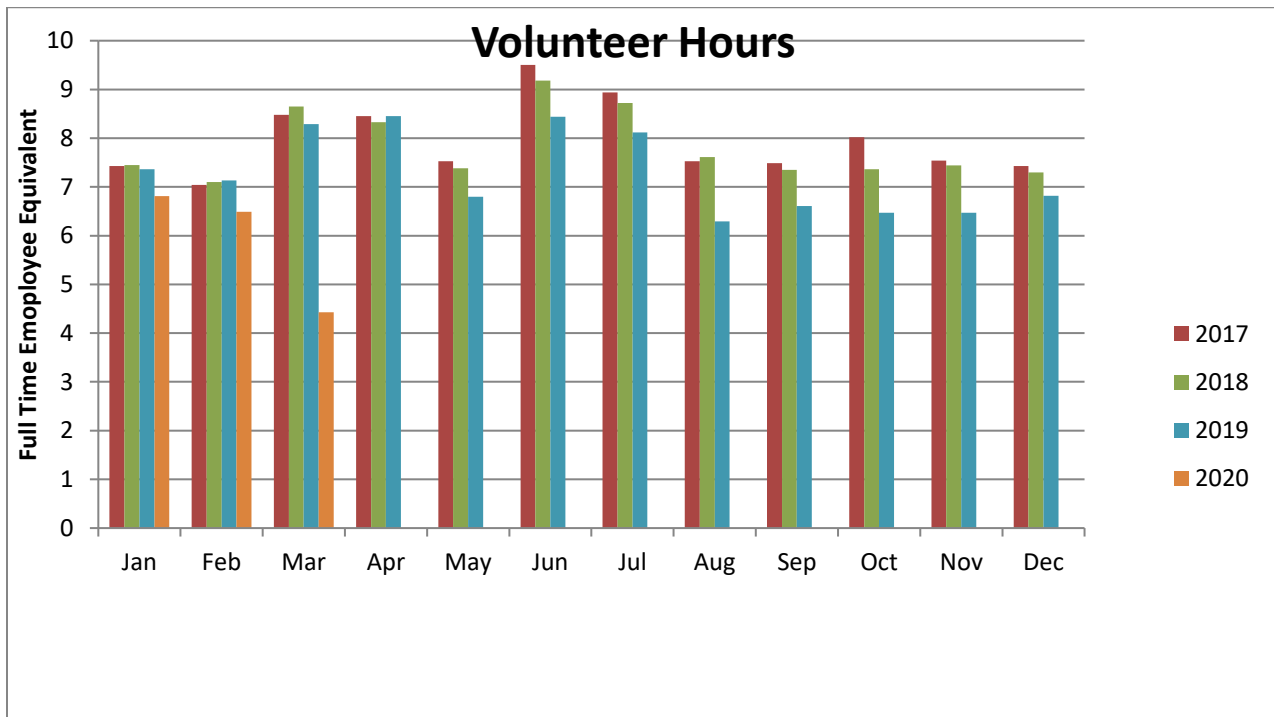

Wake County Animal Center Volunteer Program

Volunteers are an integral part of the Enrichment Program for the Wake County Animal Center. Their roles include dog walking, socialization of the animals, assisting at off-site events, cat cuddling and promoting our animals in the community, to just name a few.

To learn more about volunteering at the Wake County Animal Center, please visit our Volunteer Page on our website at: <http://www.wakegov.com/pets/volunteer>

Not everyone can come to the Animal Center to interact with our animals directly. If this is you, you can support our Animal Center by raising community awareness of the animals for adoption at the Wake County Animal Center, collecting donations of treats from your local community or making financial donations to support our Enrichment Program, advanced medical care and other needs of the animals in our care. More information can be found at: <http://www.wakegov.com/pets/donations>

During the month of March, 2020, our volunteers logged a total amount of hours equivalent to an additional 4.43 full time employees. WOW! That's a lot of enrichment for our animals!