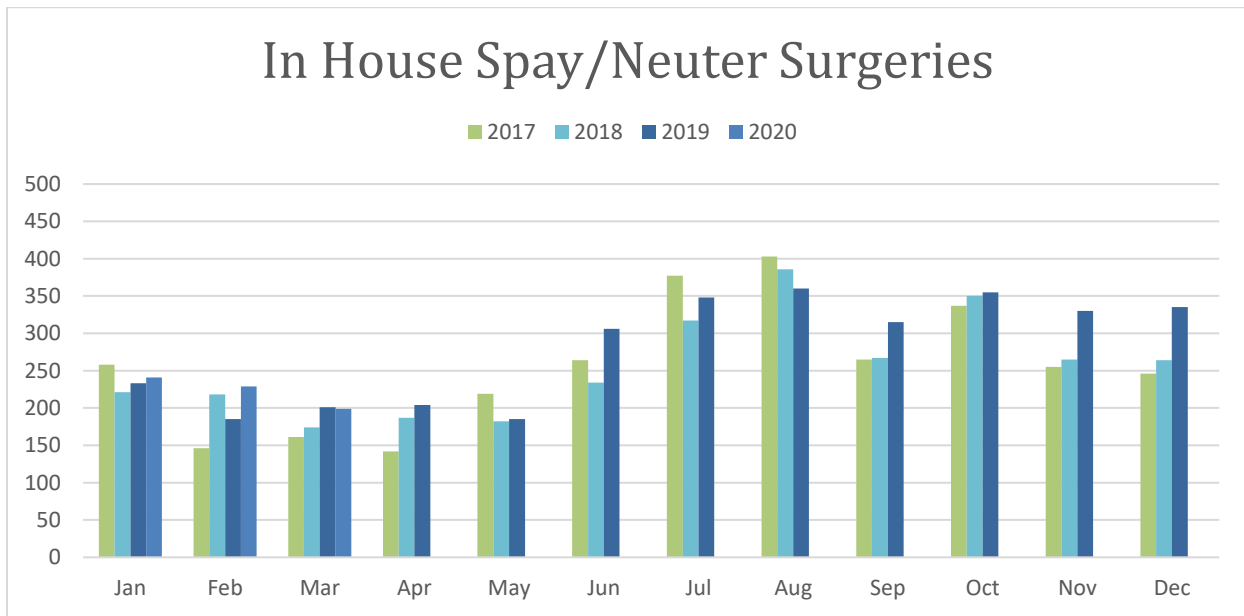

Wake County Animal Center Veterinary Program

Our Veterinary Program consists of a Chief Veterinarian, a Contract Surgeon and four veterinary technicians. This team is responsible for the overall medical care of all animals within the Wake County Animal Center.

Pet overpopulation is a major issue. One way to address this issue is to have your pets spayed or neutered. All dogs and cats adopted from the Wake County Animal Center are spayed or neutered prior to entering their new homes.

During March, 2020, 199 spay/neuter surgeries were performed at the Wake County Animal Center.