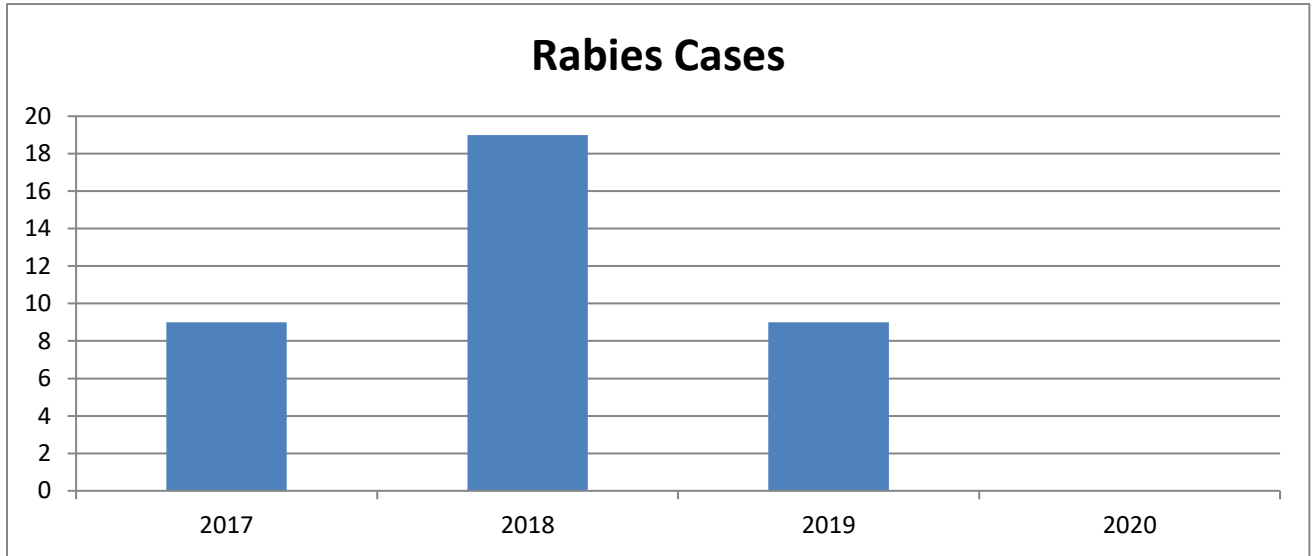

Wake County Rabies Statistics

During March 2020, there were 0 confirmed cases of rabies in Wake County. There have been a total of 0 confirmed cases of rabies in Wake County since January 1, 2020.