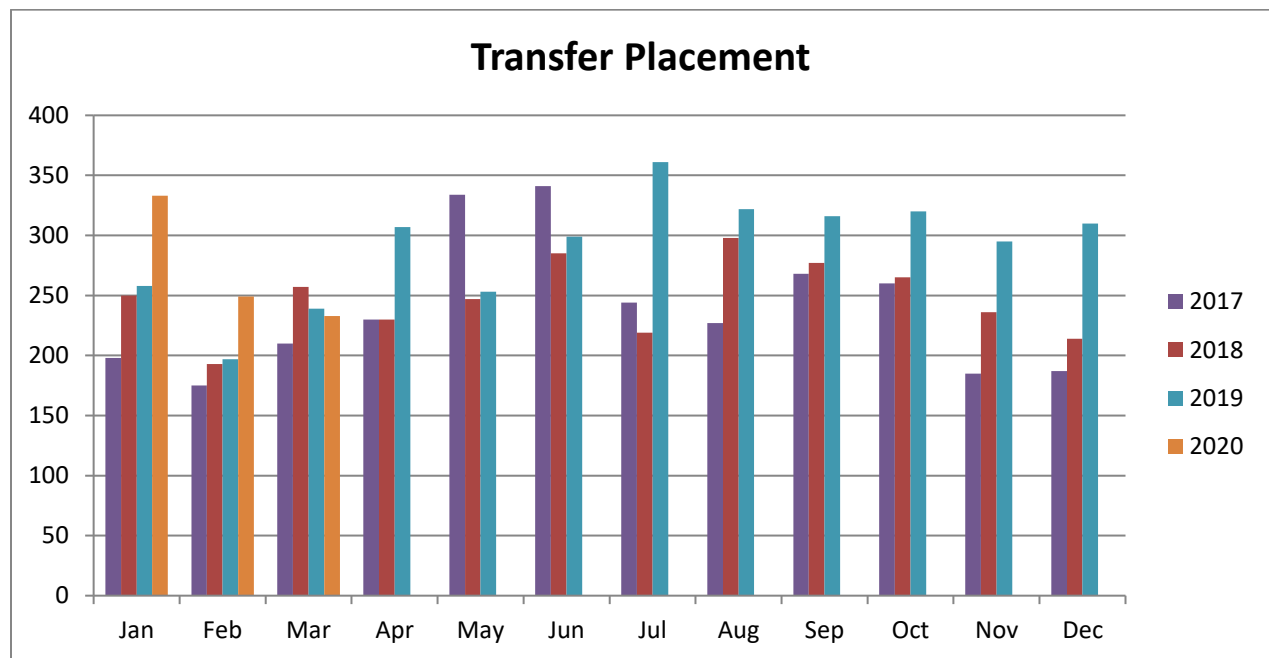

Wake County Animal Center Transfer Program

Transfer Partners pull animals from the Wake County Animal Center into their rescue programs. Our Transfer Partners are both near and far. We are fortunate to have many Transfer Partners to help us with placement of our animals, some that need extensive socialization, training or medical care. They enable us to save more lives.

To learn more about becoming a Transfer Partner for the Wake County Animal Center, please visit Transfer Program Page on our website at:

<http://www.wakegov.com/pets/transfer>

During March, 2020, 233 animals were transferred out of the Wake County Animal Center to our Transfer Partners.

Thank you to all of our Transfer Partners that pulled animals from the Wake County Animal Center in March, 2020. Every single transfer is important!