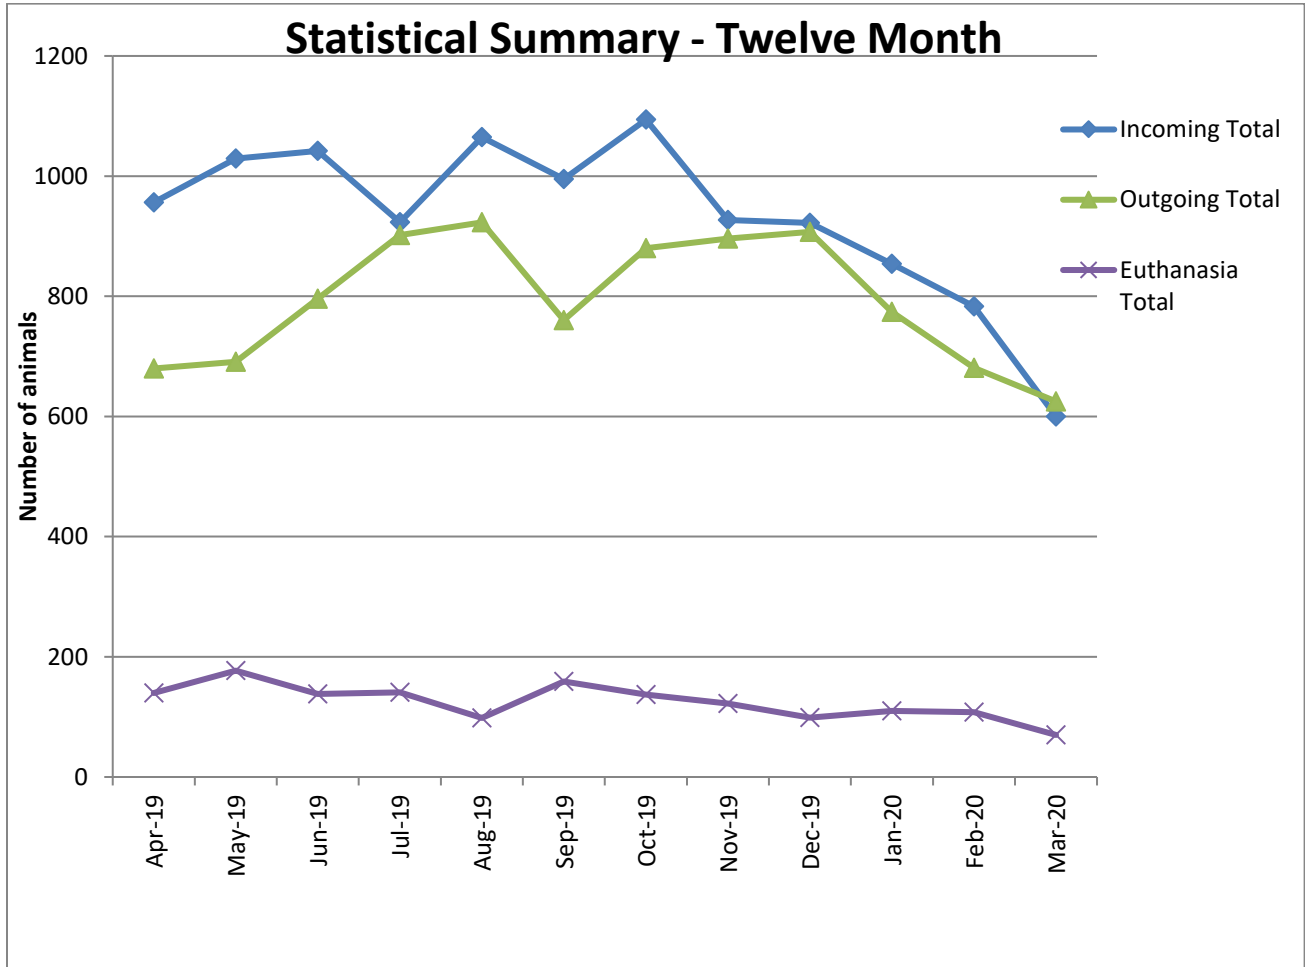

Animal Center Statistical Summary

This chart compares all of our incoming animals, outgoing animals (which includes adoption, reclaim by owner and transfer to transfer partners) and euthanasia.

Incoming Animals Monthly Comparison