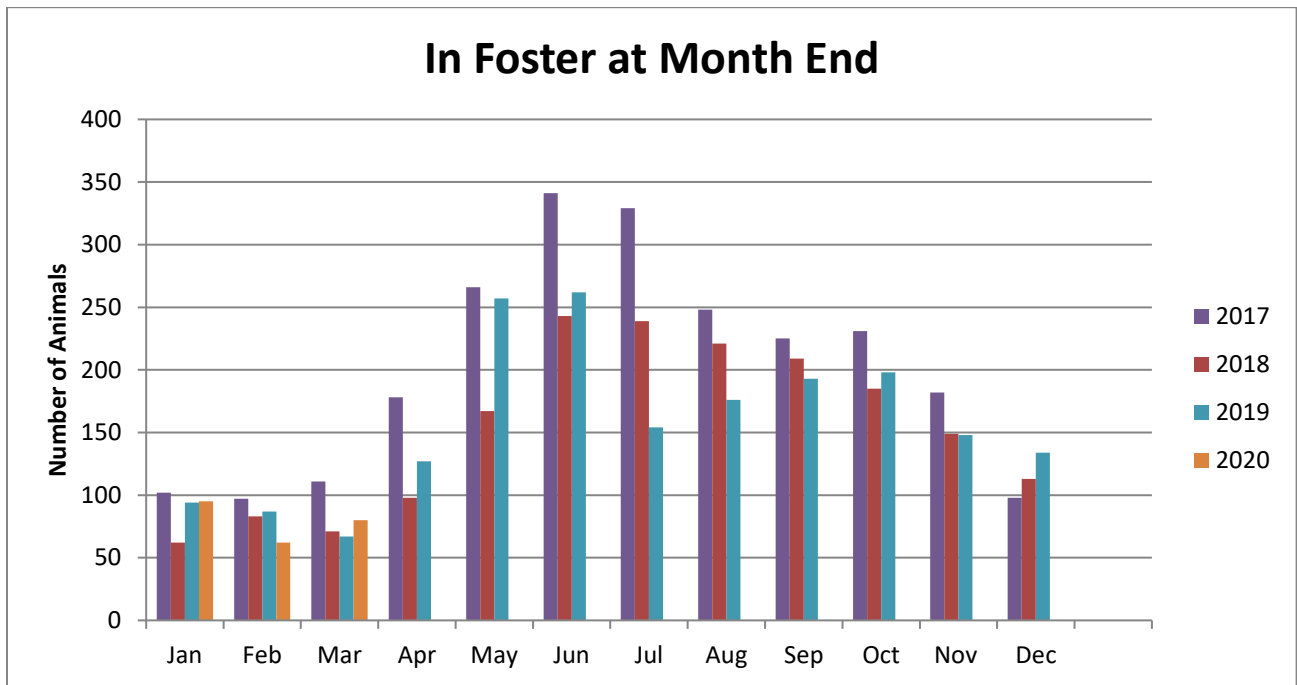

Wake County Animal Center Foster Program

Foster parents are crucial to the lifesaving efforts of the Wake County Animal Center. Foster parents save two lives when they choose to foster – the foster they welcome into their home as well as the pet who just got that spot in our facility. Fosters take on our neediest animals – our bottle feeder kittens, pets that need a kind hand for socialization, as well as our animals that need ongoing medical care. Foster parents provide a loving home that enables these pets to find their forever home.

To learn more about becoming a Foster parent at the Wake County Animal Center, please visit our Foster Page on our website at: <http://www.wakegov.com/pets/foster>

At the end of March, 2020, there were 80 animals in foster care. Animals in foster care that are available for adoption can be found on our Adoption Gallery at: <http://www.wakegov.com/pets/adoptions>