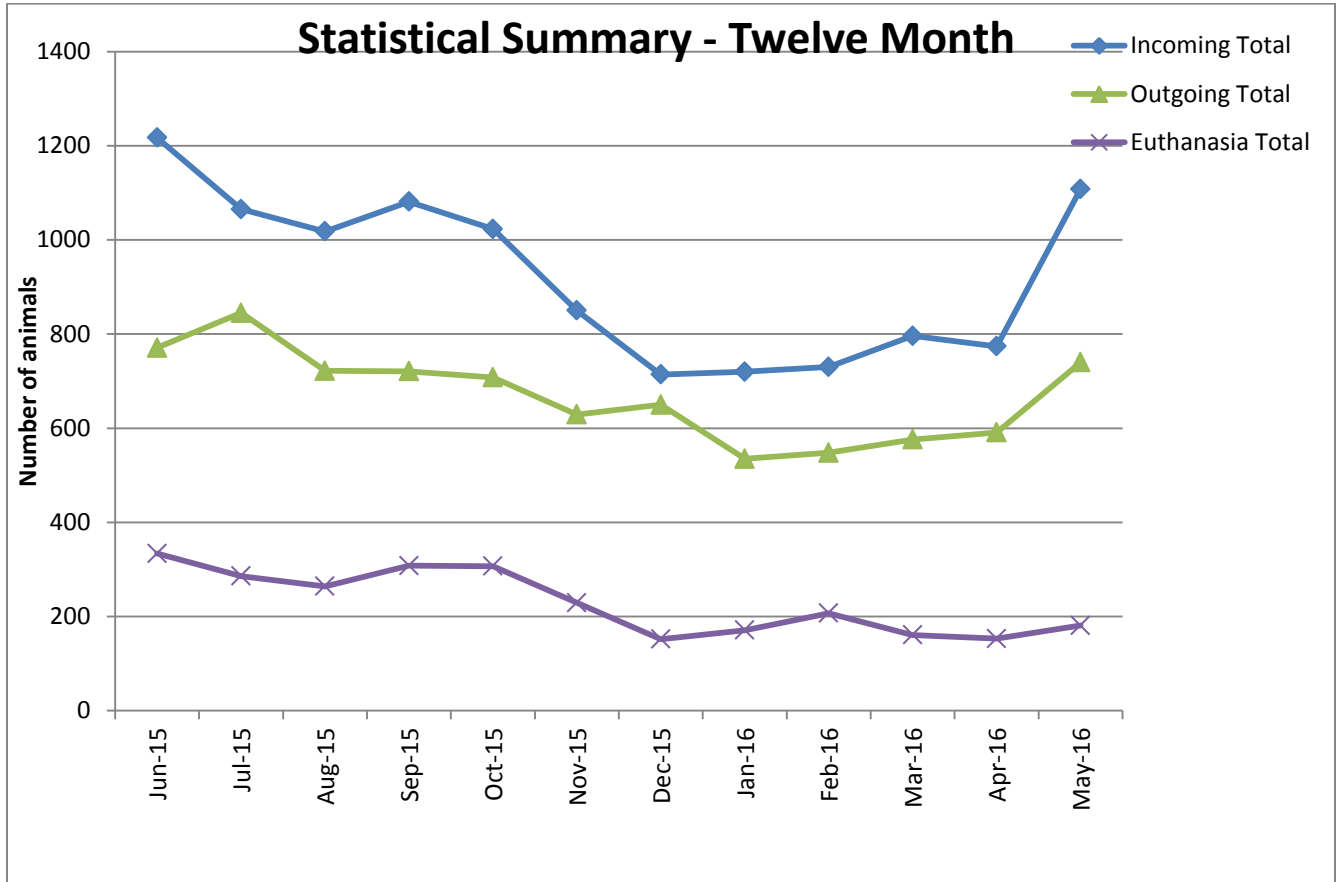

Animal Center Statistical Summary

This chart compares all of our incoming animals, outgoing animals (which includes adoption, reclaim by owner and transfer to transfer partners) and euthanasia.

Incoming Animals Monthly Comparison