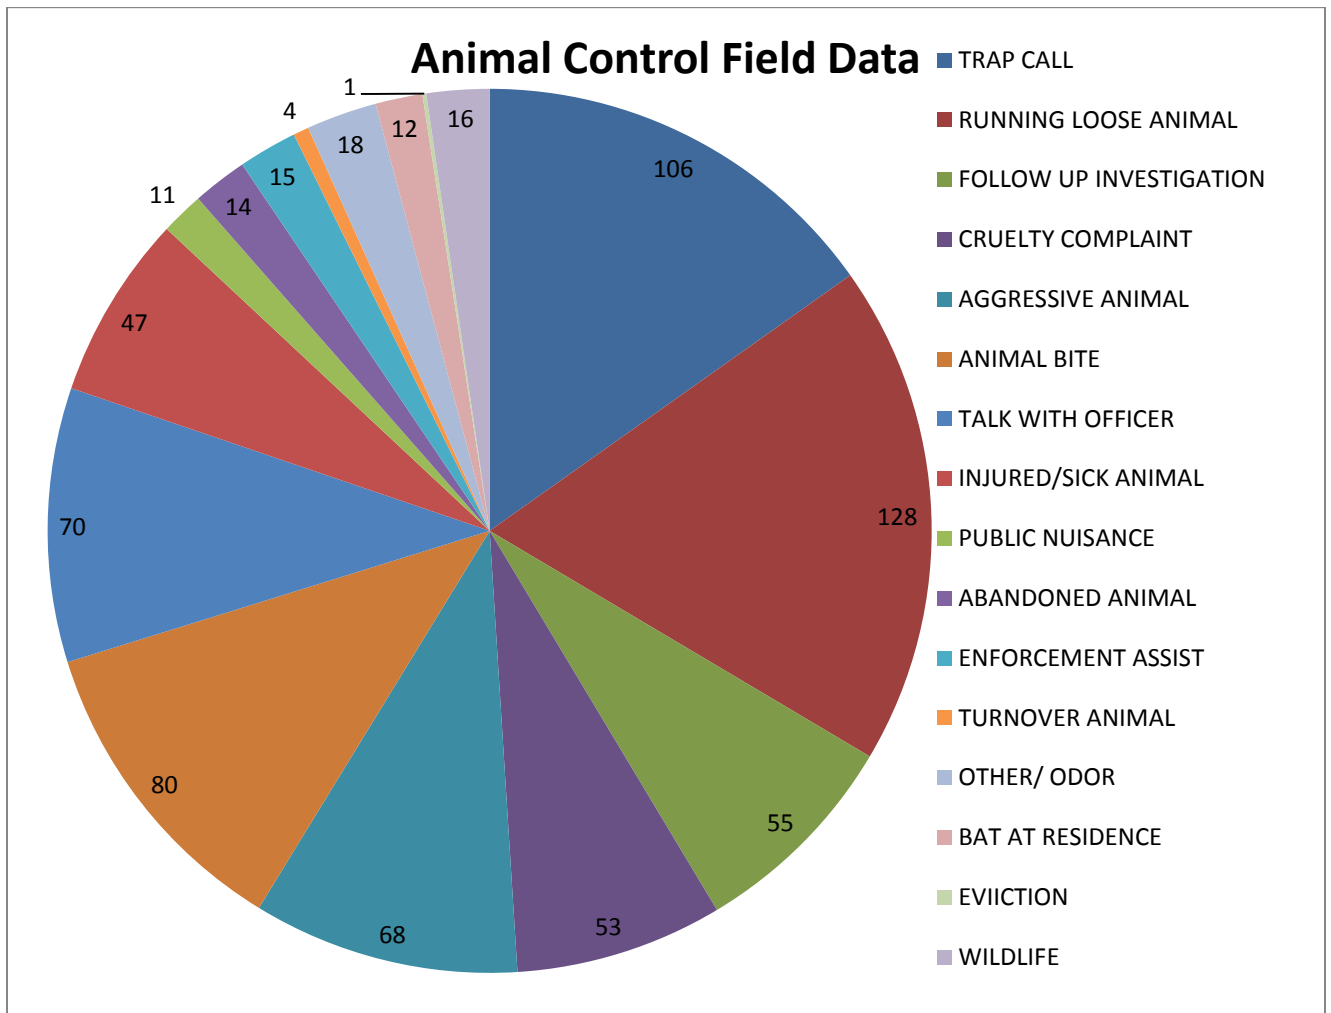

Wake County Animal Control

Wake County Animal Control responds to all areas of Wake County except for the City of Raleigh, City of Garner, Town of Holly Springs and Town of Cary, which each have their own Animal Control Units.

To learn more about Animal Control services within Wake County, please visit our Animal Control Page on our website at:

<http://www.wakegov.com/pets/health/Pages/animalcontrol.aspx>

Wake County Animal Control responded to 698 requests for service in May, 2016.