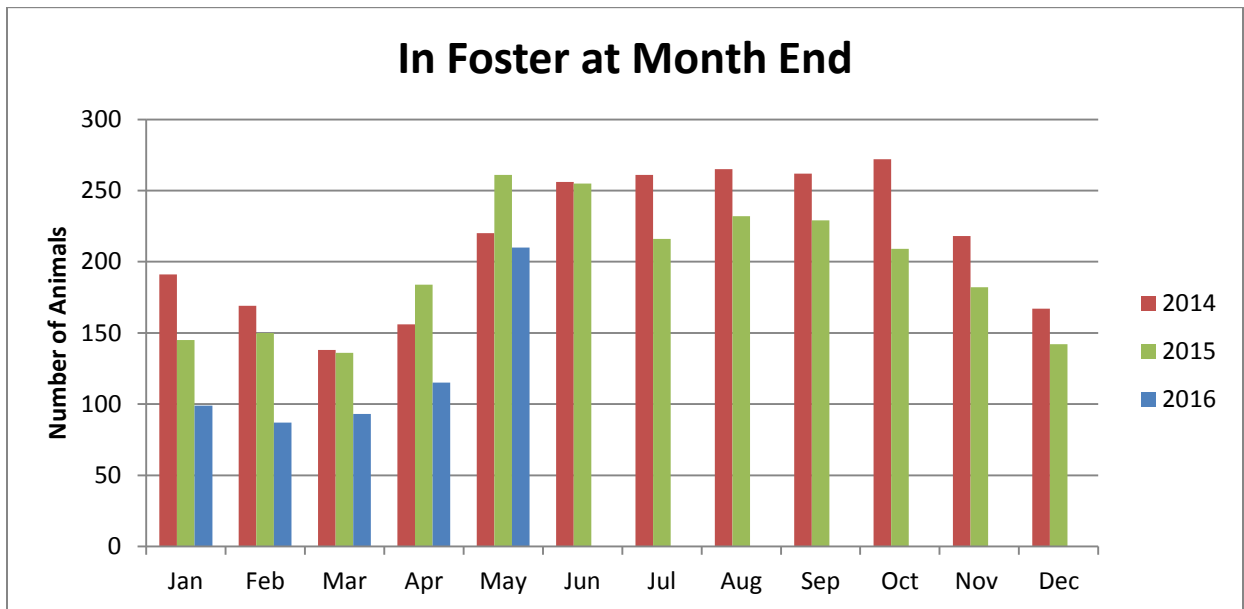

Wake County Animal Center Foster Program

Foster parents are crucial to the lifesaving efforts of the Wake County Animal Center. Foster parents save two lives when they choose to foster – the foster they welcome into their home as well as the pet who just got that spot in our facility. Fosters take on our neediest animals – our bottle feeder kittens, pets that need a kind hand for socialization, as well as our animals that need ongoing medical care. Foster parents provide a loving home that enables these pets to find their forever home.

To learn more about becoming a Foster parent at the Wake County Animal Center, please visit our Foster Page on our website at: <http://www.wakegov.com/pets/foster>

At the end of May, 2016, there were 210 animals in foster care. Animals in foster care that are available for adoption can be found on our Adoption Gallery at: <http://www.wakegov.com/pets/adoptions>