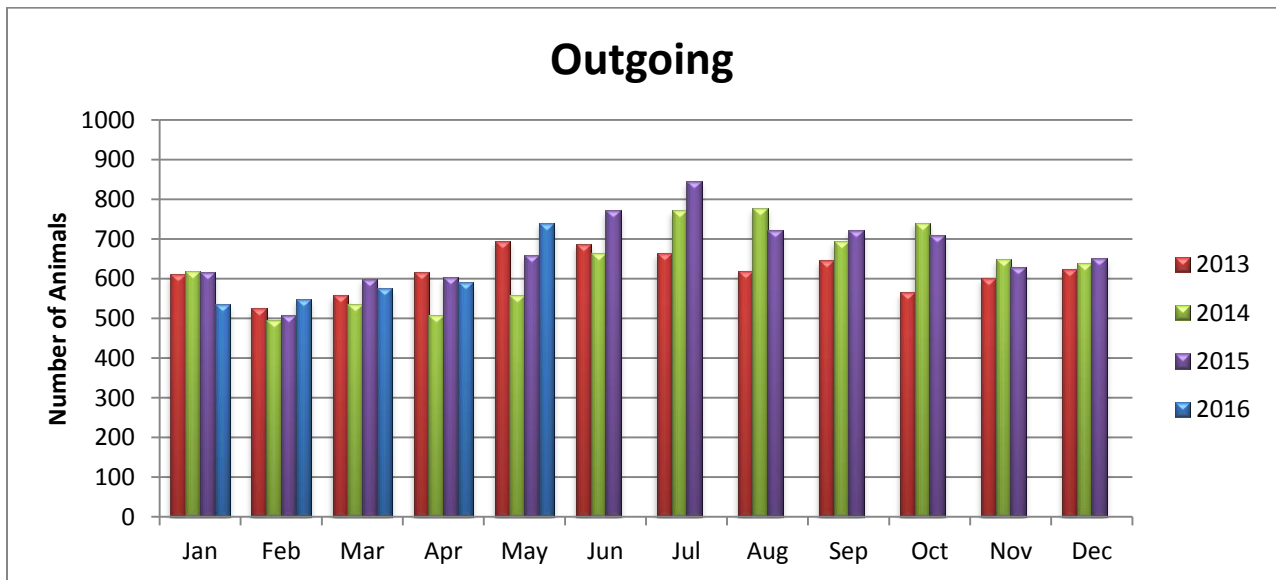

Outgoing Animals Monthly Comparison

Outgoing animals include: adoption, reclaim to owner, transfer to transfer partner