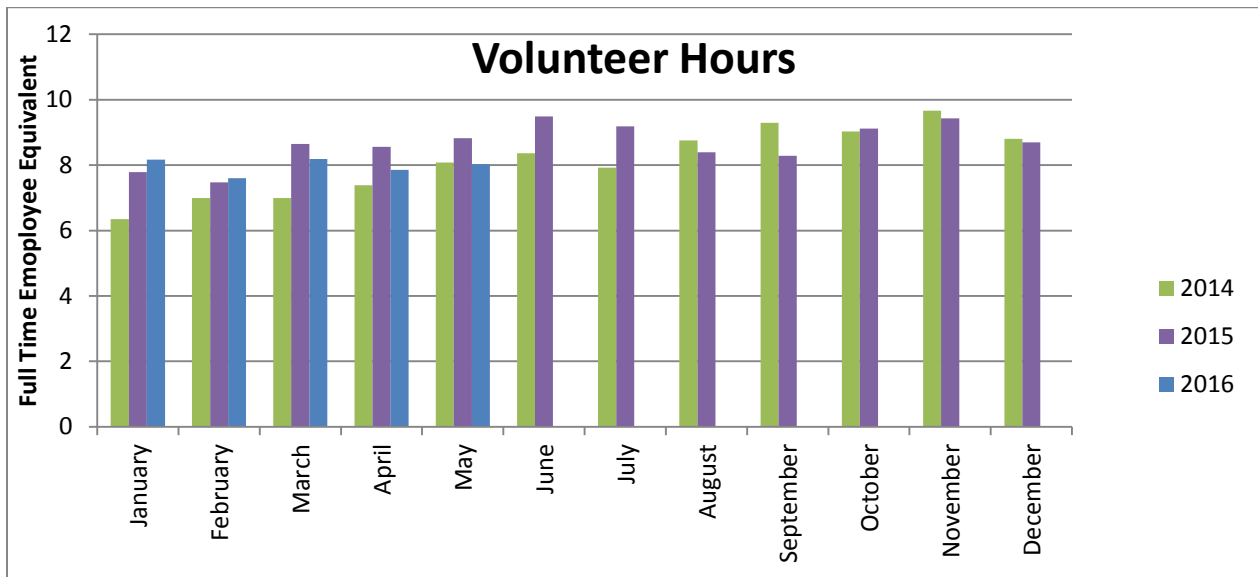

Wake County Animal Center Volunteer Program

Volunteers are an integral part of the Enrichment Program for the Wake County Animal Center. Their roles include dog walking, socialization of the animals, assisting at off-site events, cat cuddling and promoting our animals in the community, to just name a few.

To learn more about volunteering at the Wake County Animal Center, please visit our Volunteer Page on our website at: <http://www.wakegov.com/pets/volunteer>

Not everyone can come to the Animal Center to interact with our animals directly. If this is you, you can support our Animal Center by raising community awareness of the animals for adoption at the Wake County Animal Center, collecting donations of treats from your local community or making financial donations to support our Enrichment Program, advanced medical care and other needs of the animals in our care. More information can be found at: <http://www.wakegov.com/pets/donations>

During the month of May, 2016, our volunteers logged a total amount of hours equivalent to an additional 8.03 full time employees. WOW! That's a lot of enrichment for our animals!