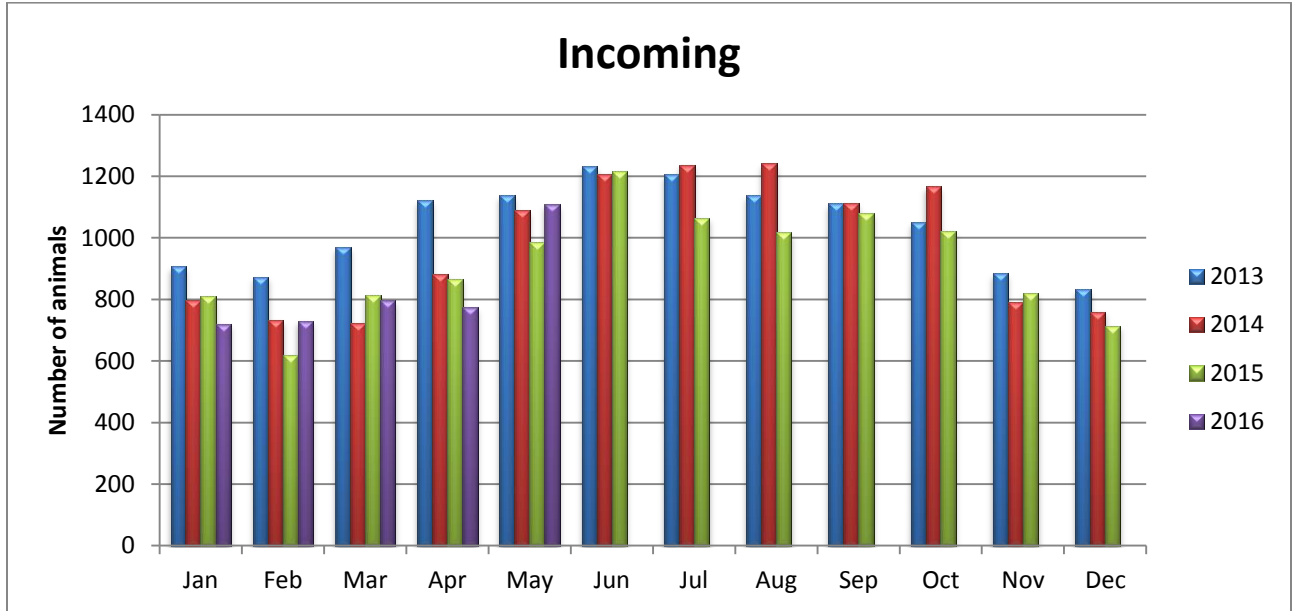

Incoming Animals Monthly Comparison

Incoming animals include all animals that enter the Wake County Animal Center either through our front desk or by Animal Control.