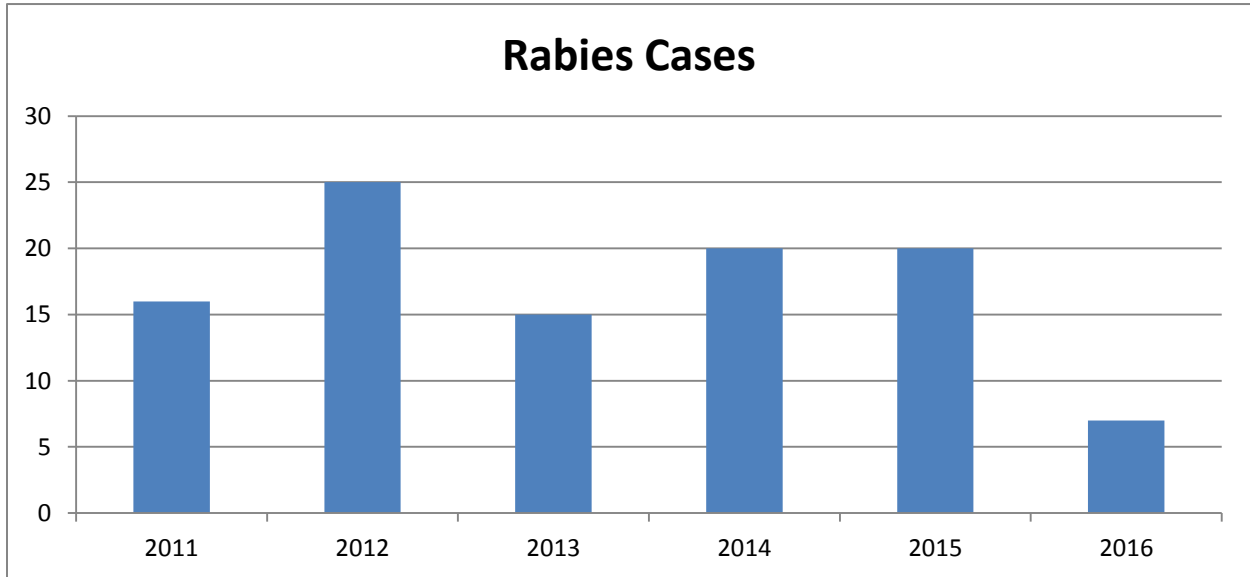

Wake County Rabies Statistics

During May, 2016, there was 3 confirmed case of rabies in Wake County. There have been a total of 7 confirmed cases of rabies in Wake County since January 1, 2016.