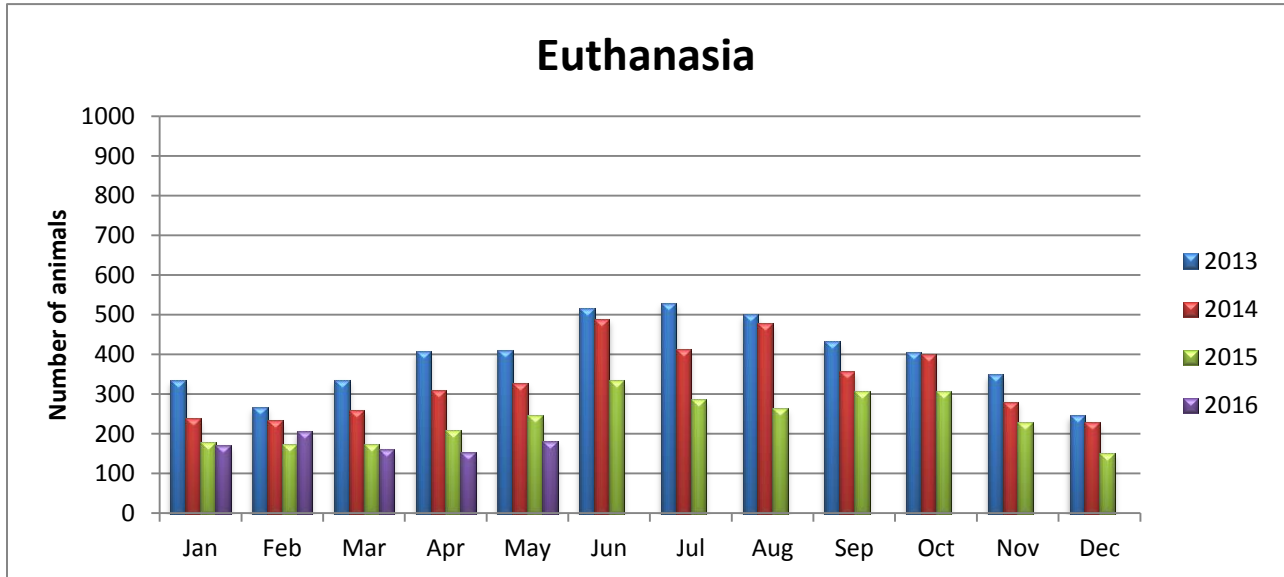

Euthanasia Monthly Comparison

Incoming animals may be euthanized for space, health or temperament. We also provide owner requested euthanasia to the public.