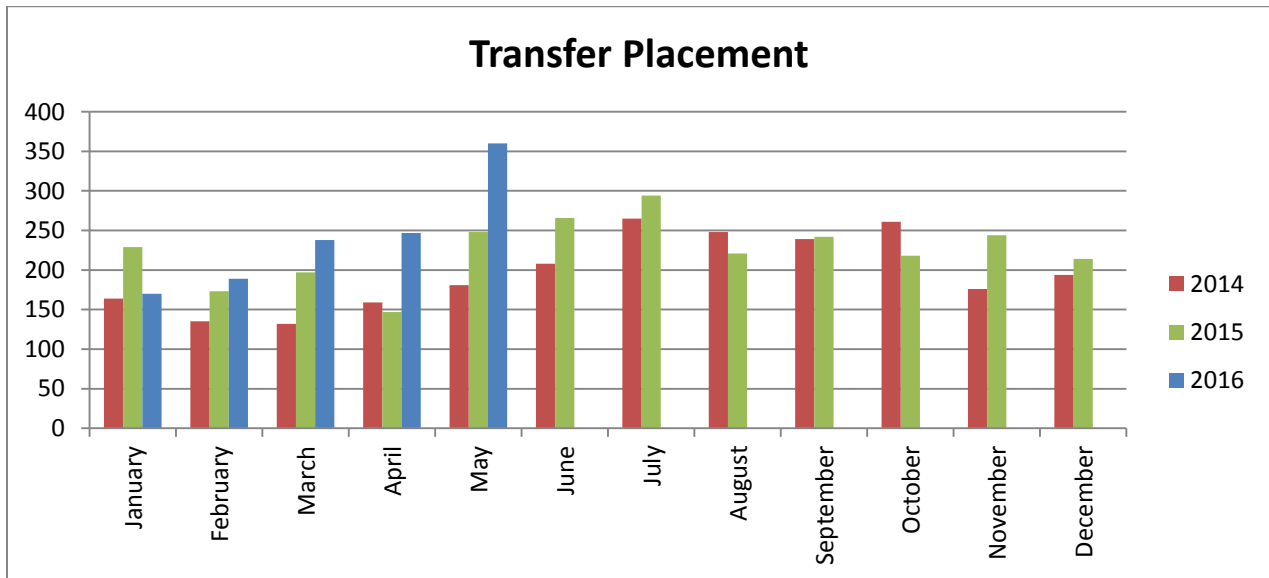

Wake County Animal Center Transfer Program

Transfer Partners pull animals from the Wake County Animal Center into their rescue programs. Our Transfer Partners are both near and far. We are fortunate to have many Transfer Partners to help us with placement of our animals, some that need extensive socialization, training or medical care. They enable us to save more lives.

To learn more about becoming a Transfer Partner for the Wake County Animal Center, please visit Transfer Program Page on our website at:

<http://www.wakegov.com/pets/transfer>

During May, 2016, 360 animals were transferred out of the Wake County Animal Center to our Transfer Partners.

Thank you to all of our Transfer Partners that pulled animals from the Wake County Animal Center in May, 2016. Every single transfer is important!