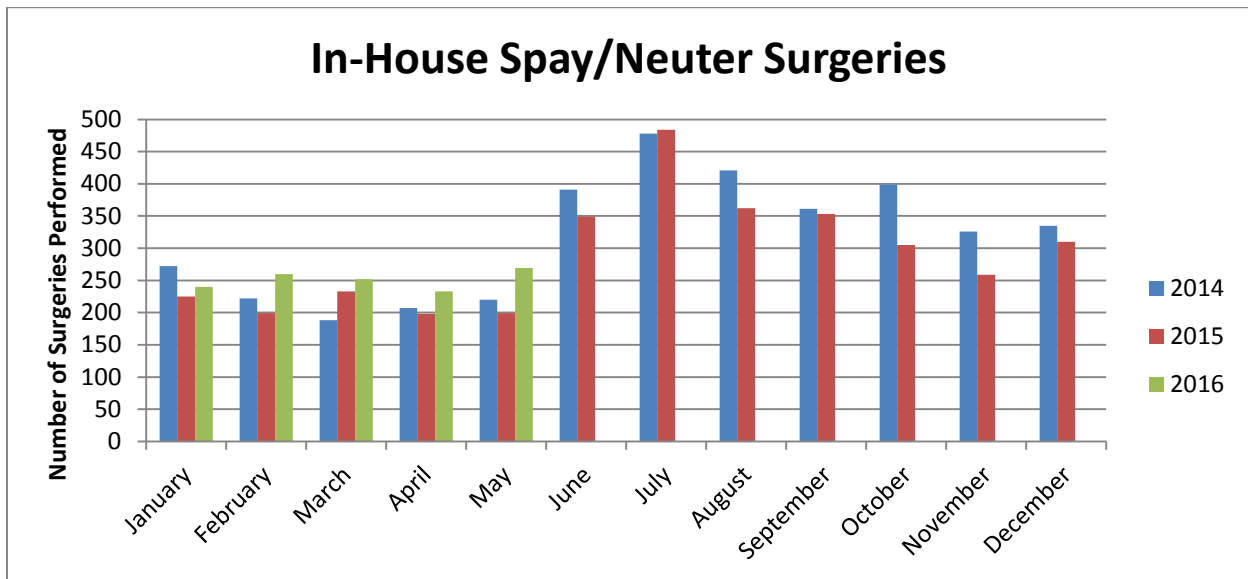

Wake County Animal Center Veterinary Program

Our Veterinary Program consists of a Chief Veterinarian, a Contract Surgeon and four veterinary technicians. This team is responsible for the overall medical care of all animals within the Wake County Animal Center.

Pet overpopulation is a major issue. One way to address this issue is to have your pets spayed or neutered. All dogs and cats adopted from the Wake County Animal Center are spayed or neutered prior to entering their new homes.

During May, 2016, 269 spay/neuter surgeries were performed at the Wake County Animal Center.