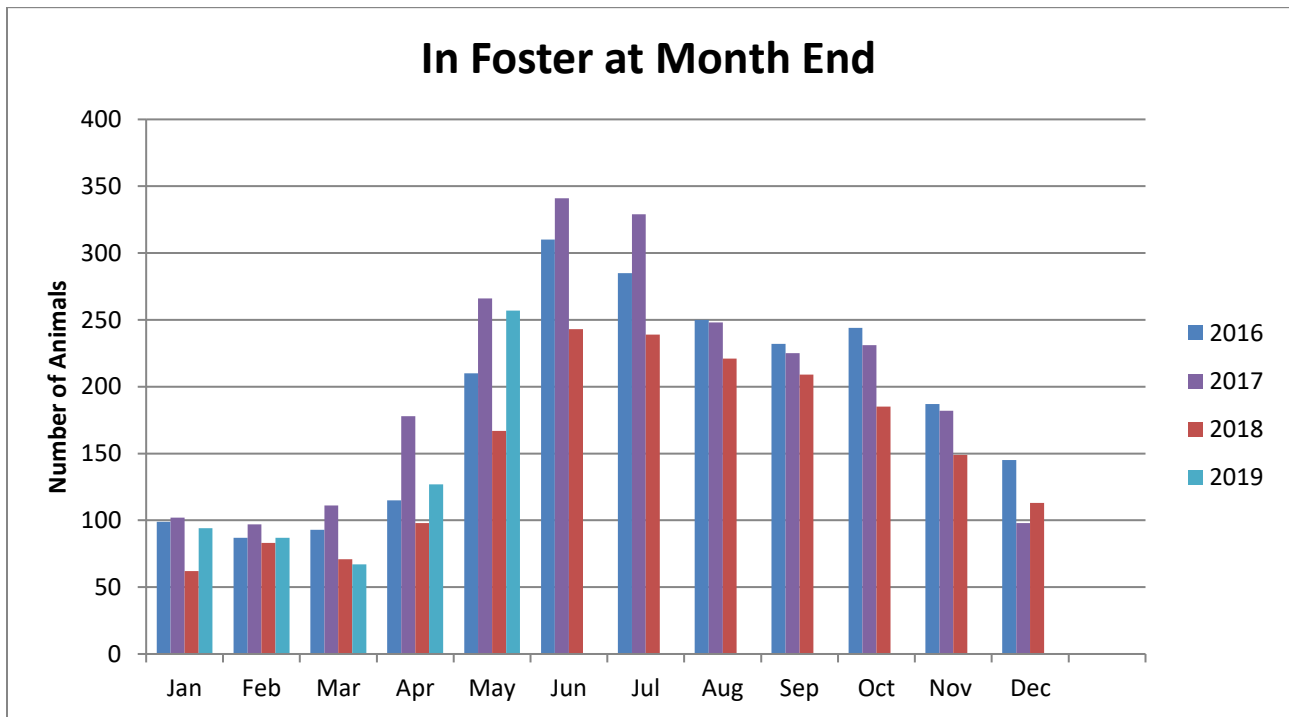

Wake County Animal Center Foster Program

Foster parents are crucial to the lifesaving efforts of the Wake County Animal Center. Foster parents save two lives when they choose to foster – the foster they welcome into their home as well as the pet who just got that spot in our facility. Fosters take on our neediest animals – our bottle feeder kittens, pets that need a kind hand for socialization, as well as our animals that need ongoing medical care. Foster parents provide a loving home that enables these pets to find their forever home.

To learn more about becoming a Foster parent at the Wake County Animal Center, please visit our Foster Page on our website at: <http://www.wakegov.com/pets/foster>

At the end of May, 2019, there were 257 animals in foster care. Animals in foster care that are available for adoption can be found on our Adoption Gallery at: <http://www.wakegov.com/pets/adoptions>