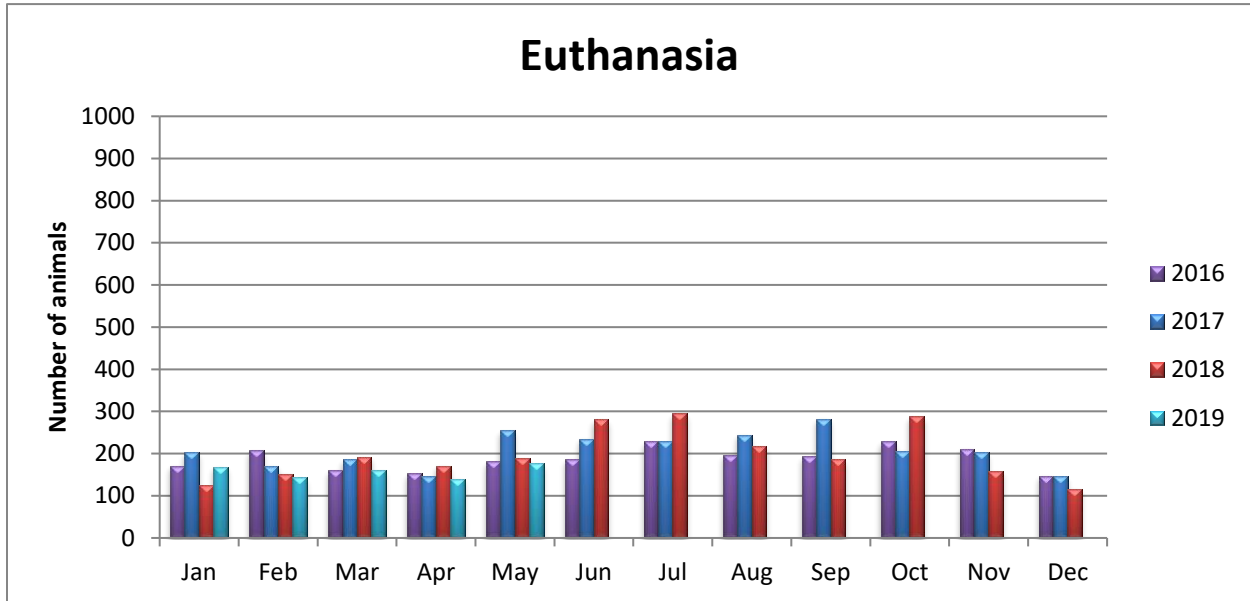

Euthanasia Monthly Comparison

Incoming animals may be euthanized for space, health or temperament. We also provide owner requested euthanasia to the public.

Wake County Animal Center Statistical Report

This report shows the current report month statistics and compares fiscal year to date statistics for the current fiscal year and the prior three fiscal years.

Wake County Animal Center Statistical Report

Date Range: July 1, 2018 - May 31, 2019						Date Prepared: 6/15/2019				
	YTD FY16	%	YTD FY17	%	YTD FY18	%	YTD FY19	%	MTD FY19	%
Intake Dog	4893		4710		4446		4777		456	
Intake Cat	4567		4350		4541		4571		519	
Intake Other	418		430		444		575		54	
Intake Total	9878		9490		9431		9923		1029	
Adoption Dog	1820	37.2%	1805	38.3%	1643	37.0%	1741	36.4%	158	34.6%
Adoption Cat	1401	30.7%	1481	34.0%	1680	37.0%	1646	36.0%	113	21.8%
Adoption Other	149	35.6%	115	26.7%	159	35.8%	165	28.7%	11	20.4%
Adoption Total	3390	34.3%	3417	36.0%	3489	37.0%	3564	35.9%	284	27.6%
Transfer Dog	1119	22.9%	1128	23.9%	1103	24.8%	1229	25.7%	103	22.6%
Transfer Cat	1458	31.9%	1331	30.6%	1303	28.7%	1261	27.6%	138	26.6%
Transfer Other	95	22.7%	152	35.3%	150	33.8%	248	43.1%	12	22.2%
Transfer Total	2672	27.1%	2611	27.5%	2556	27.1%	2738	27.6%	253	24.6%
Reclaim Dog	1059	21.6%	1019	21.6%	1070	24.1%	1083	22.7%	126	27.6%
Reclaim Cat	151	3.3%	162	3.7%	149	3.3%	193	4.2%	23	4.4%
Reclaim Other	13	3.1%	2	0.5%	19	4.3%	7	1.2%	0	0.0%
Reclaim Total	1223	12.4%	1183	12.5%	1238	13.1%	1283	12.9%	149	14.5%
Euth Dog	857	17.5%	746	15.8%	594	13.4%	613	12.8%	53	11.6%
Euth Cat	1439	31.5%	1295	29.8%	1468	32.3%	1311	28.7%	104	20.0%
Euth Other	118	28.2%	128	29.8%	78	17.6%	132	23.0%	20	37.0%
Euth Total	2420	24.5%	2169	22.9%	2140	22.7%	2059	20.7%	177	17.2%

	Total	%
Change in intake from FY18 to FY19	492	5%
Change in adoptions from FY18 to FY19	75	2%
Change in transfers from FY18 to FY19	182	7%
Change in euthanasia from FY18 to FY19	-81	-4%
Change in total cat live releases FY18 to FY19	-32	-1.0%
Change in total dog live releases FY18 to FY19	237	6.2%