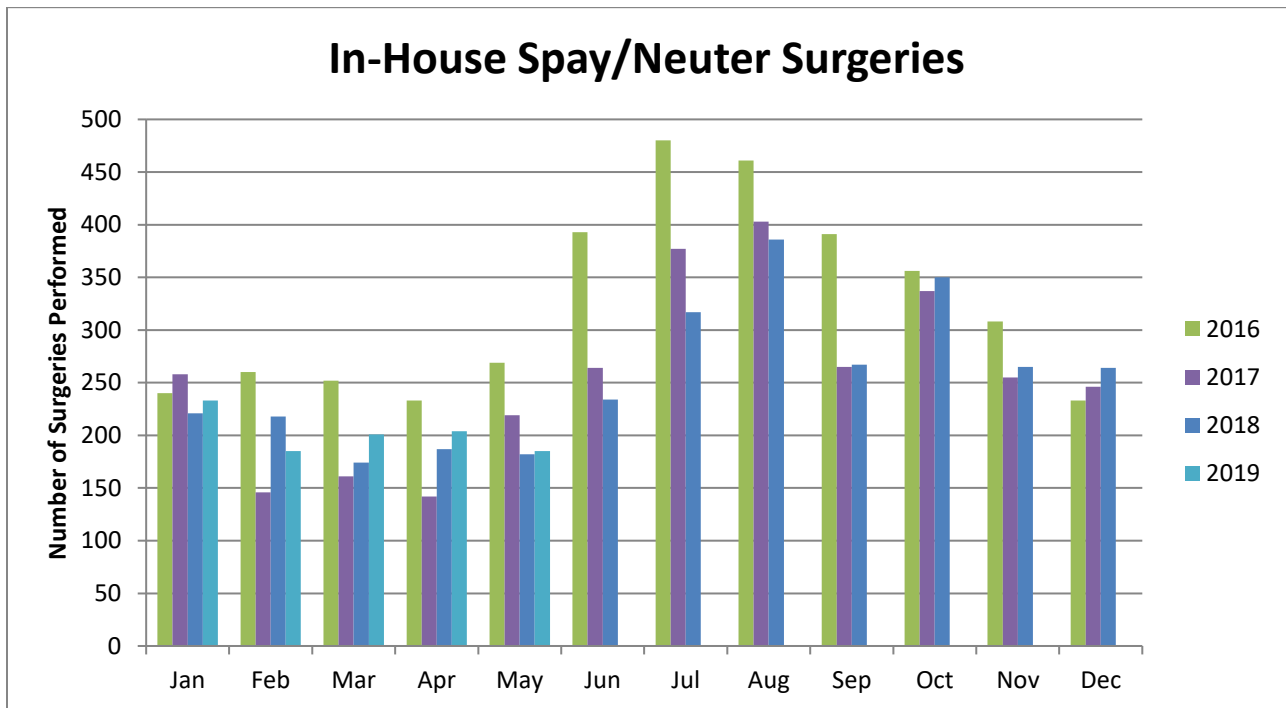

Wake County Animal Center Veterinary Program

Our Veterinary Program consists of a Chief Veterinarian, a Contract Surgeon and four veterinary technicians. This team is responsible for the overall medical care of all animals within the Wake County Animal Center.

Pet overpopulation is a major issue. One way to address this issue is to have your pets spayed or neutered. All dogs and cats adopted from the Wake County Animal Center are spayed or neutered prior to entering their new homes.

During May, 2019, 185 spay/neuter surgeries were performed at the Wake County Animal Center.