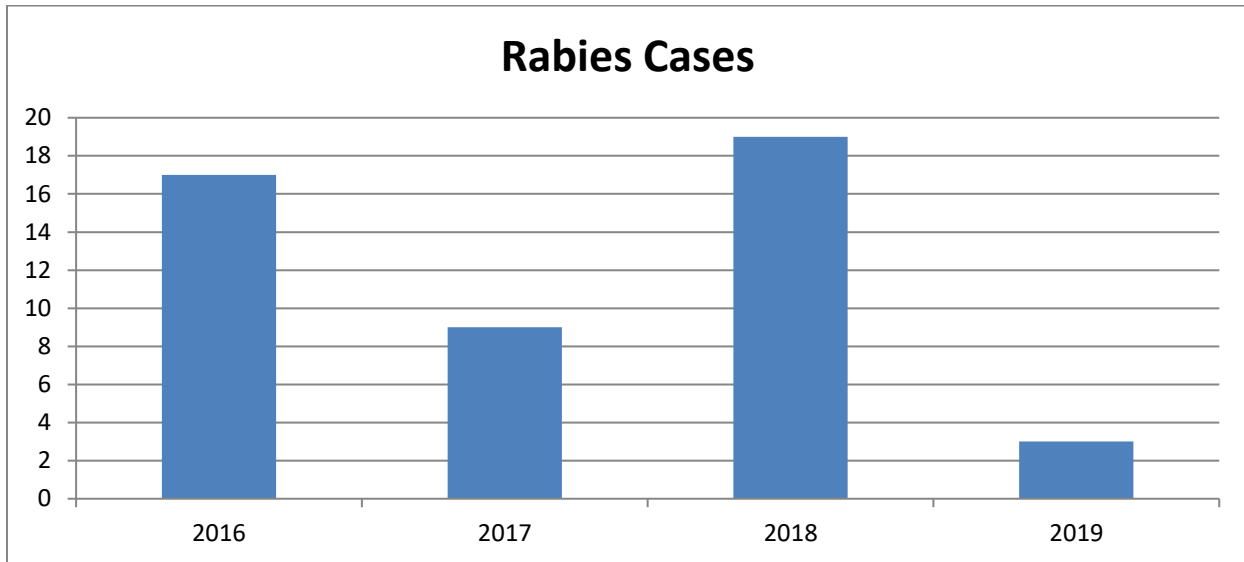

Wake County Rabies Statistics

During May 2019, there were 0 confirmed cases of rabies in Wake County. There have been a total of 3 confirmed cases of rabies in Wake County since January 1, 2019.