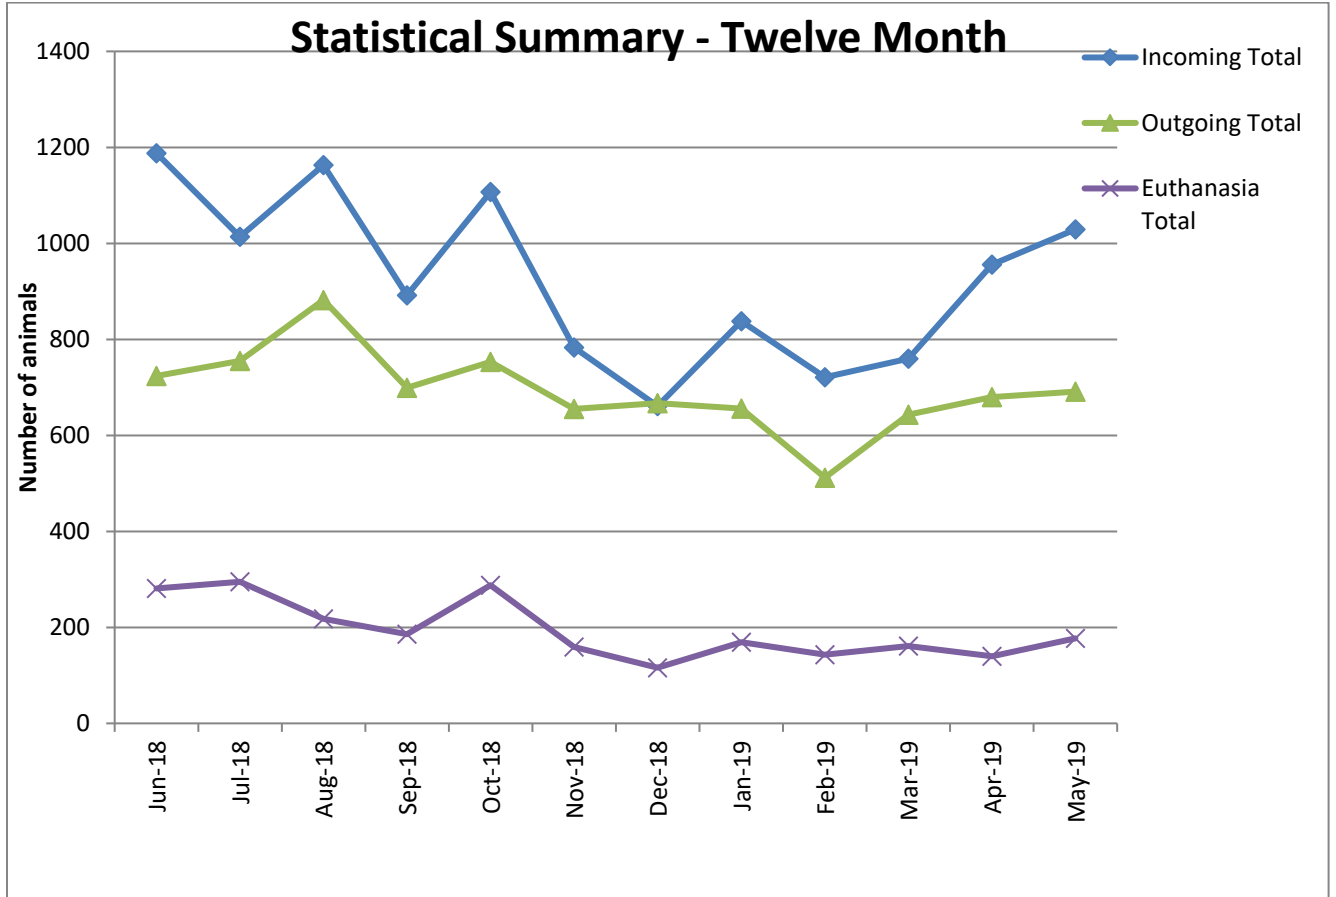

Animal Center Statistical Summary

This chart compares all of our incoming animals, outgoing animals (which includes adoption, reclaim by owner and transfer to transfer partners) and euthanasia.

Incoming Animals Monthly Comparison