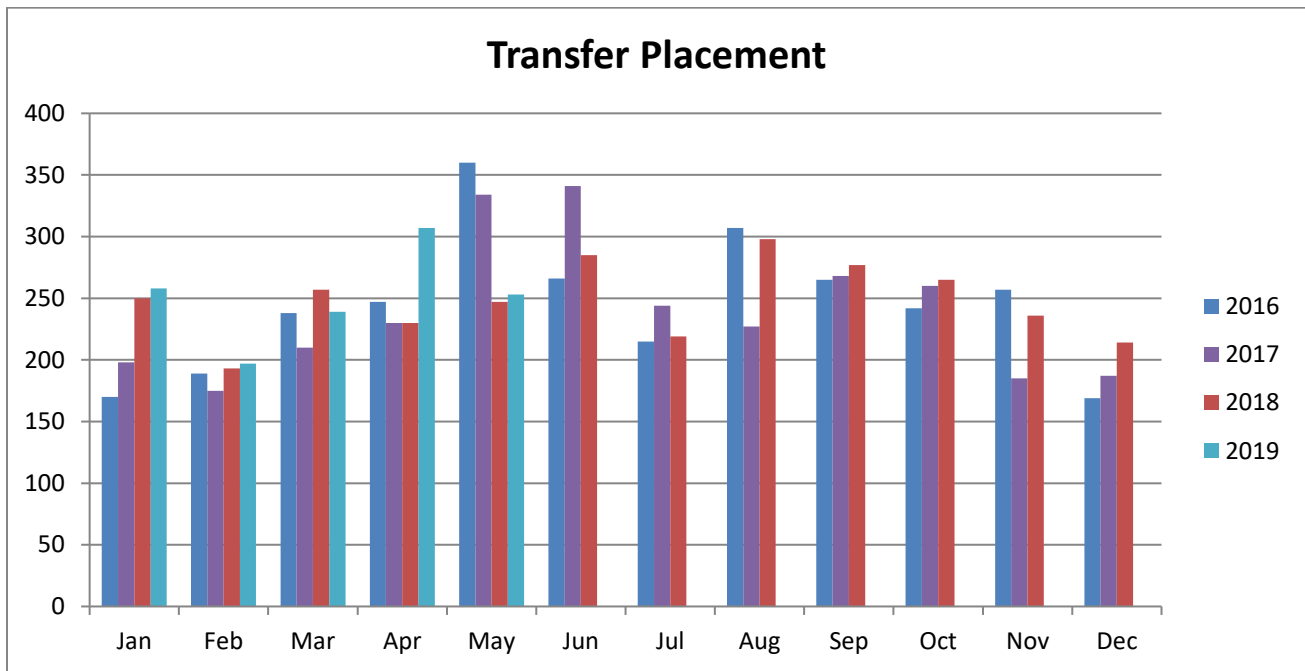

Wake County Animal Center Transfer Program

Transfer Partners pull animals from the Wake County Animal Center into their rescue programs. Our Transfer Partners are both near and far. We are fortunate to have many Transfer Partners to help us with placement of our animals, some that need extensive socialization, training or medical care. They enable us to save more lives.

To learn more about becoming a Transfer Partner for the Wake County Animal Center, please visit Transfer Program Page on our website at:

<http://www.wakegov.com/pets/transfer>

During May, 2019, 253 animals were transferred out of the Wake County Animal Center to our Transfer Partners.

Thank you to all of our Transfer Partners that pulled animals from the Wake County Animal Center in May, 2019. Every single transfer is important!