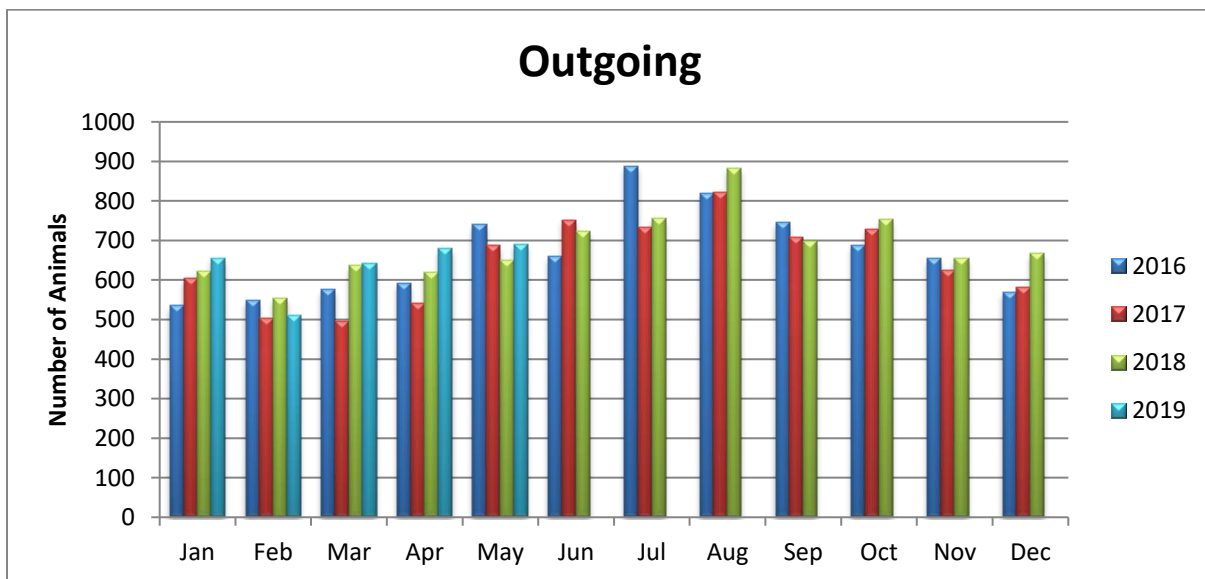

Outgoing Animals Monthly Comparison

Outgoing animals include: adoption, reclaim to owner, transfer to transfer partner