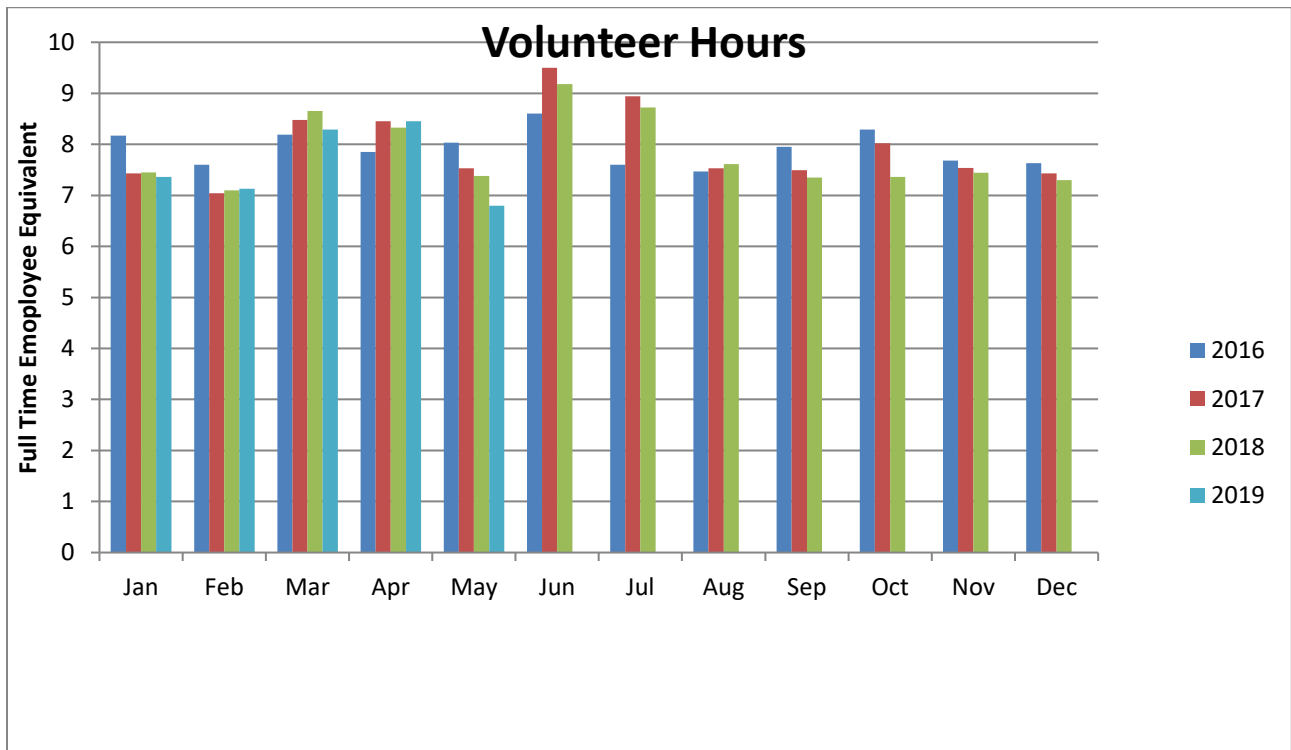

Wake County Animal Center Volunteer Program

Volunteers are an integral part of the Enrichment Program for the Wake County Animal Center. Their roles include dog walking, socialization of the animals, assisting at off-site events, cat cuddling and promoting our animals in the community, to just name a few.

To learn more about volunteering at the Wake County Animal Center, please visit our Volunteer Page on our website at: <http://www.wakegov.com/pets/volunteer>

Not everyone can come to the Animal Center to interact with our animals directly. If this is you, you can support our Animal Center by raising community awareness of the animals for adoption at the Wake County Animal Center, collecting donations of treats from your local community or making financial donations to support our Enrichment Program, advanced medical care and other needs of the animals in our care. More information can be found at: <http://www.wakegov.com/pets/donations>

During the month of May, 2019, our volunteers logged a total amount of hours equivalent to an additional 6.8 full time employees. WOW! That's a lot of enrichment for our animals!