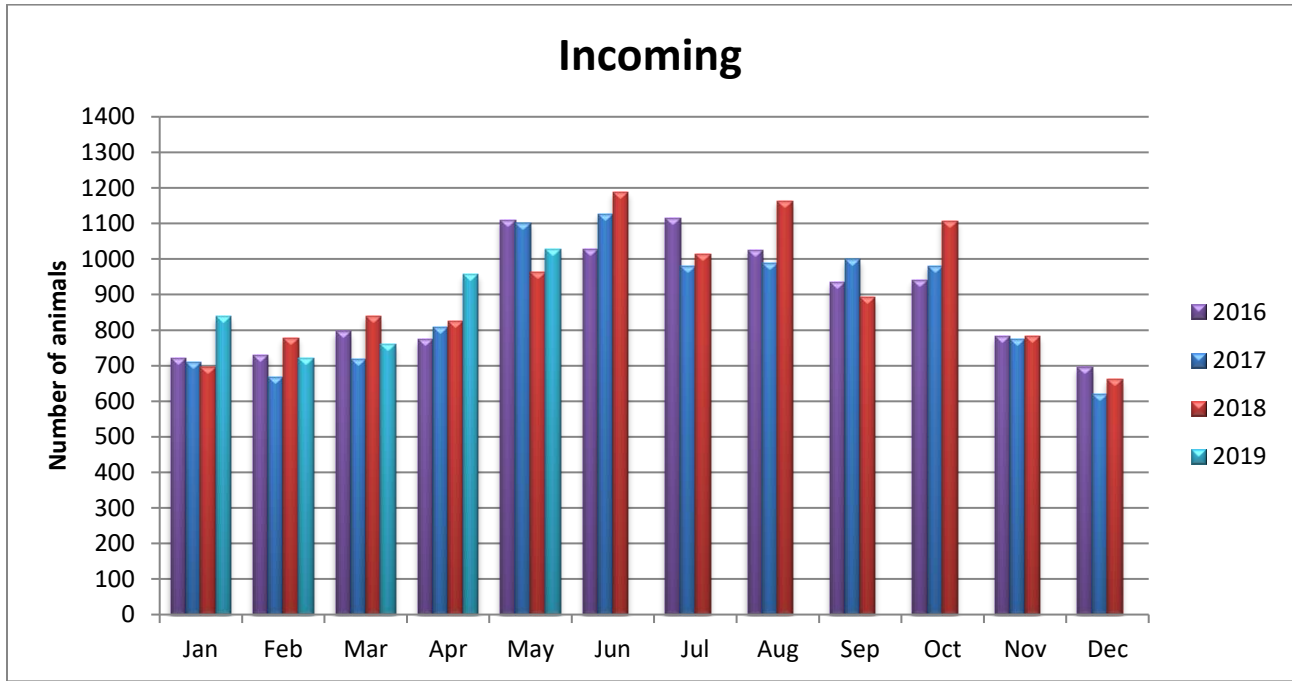

Incoming Animals Monthly Comparison

Incoming animals include all animals that enter the Wake County Animal Center either through our front desk or by Animal Control.