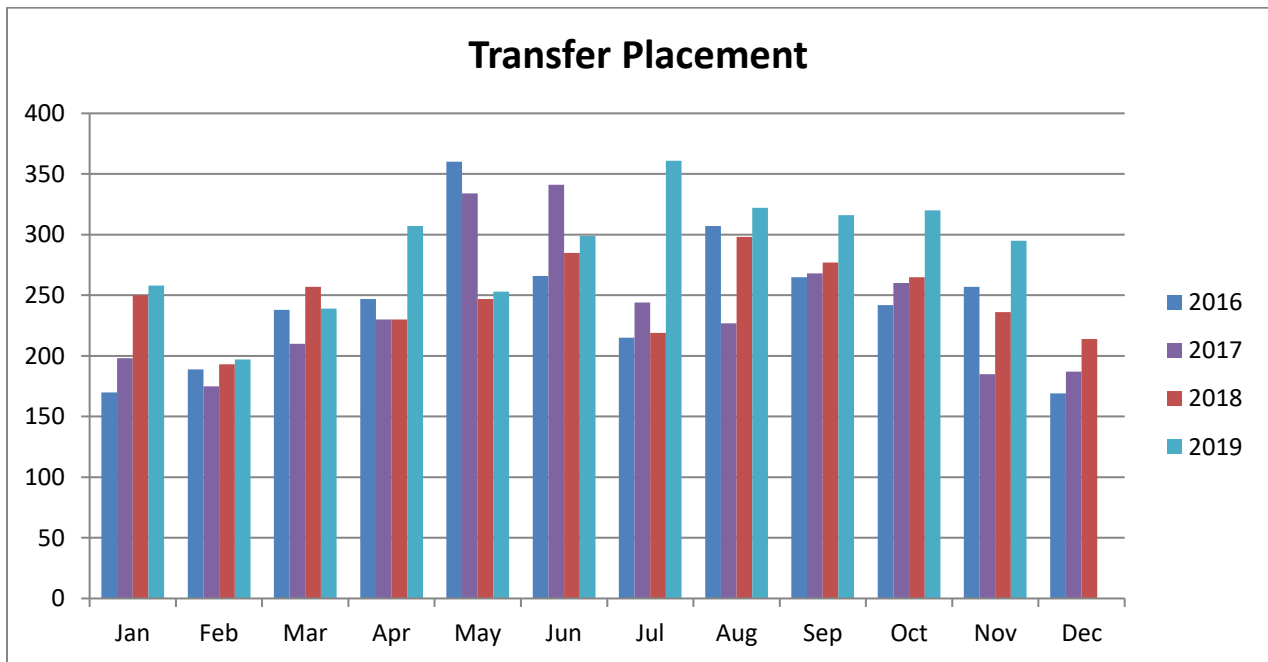

Wake County Animal Center Transfer Program

Transfer Partners pull animals from the Wake County Animal Center into their rescue programs. Our Transfer Partners are both near and far. We are fortunate to have many Transfer Partners to help us with placement of our animals, some that need extensive socialization, training or medical care. They enable us to save more lives.

To learn more about becoming a Transfer Partner for the Wake County Animal Center, please visit Transfer Program Page on our website at:

<http://www.wakegov.com/pets/transfer>

During November, 2019, 295 animals were transferred out of the Wake County Animal Center to our Transfer Partners.

Thank you to all of our Transfer Partners that pulled animals from the Wake County Animal Center in November, 2019. Every single transfer is important!