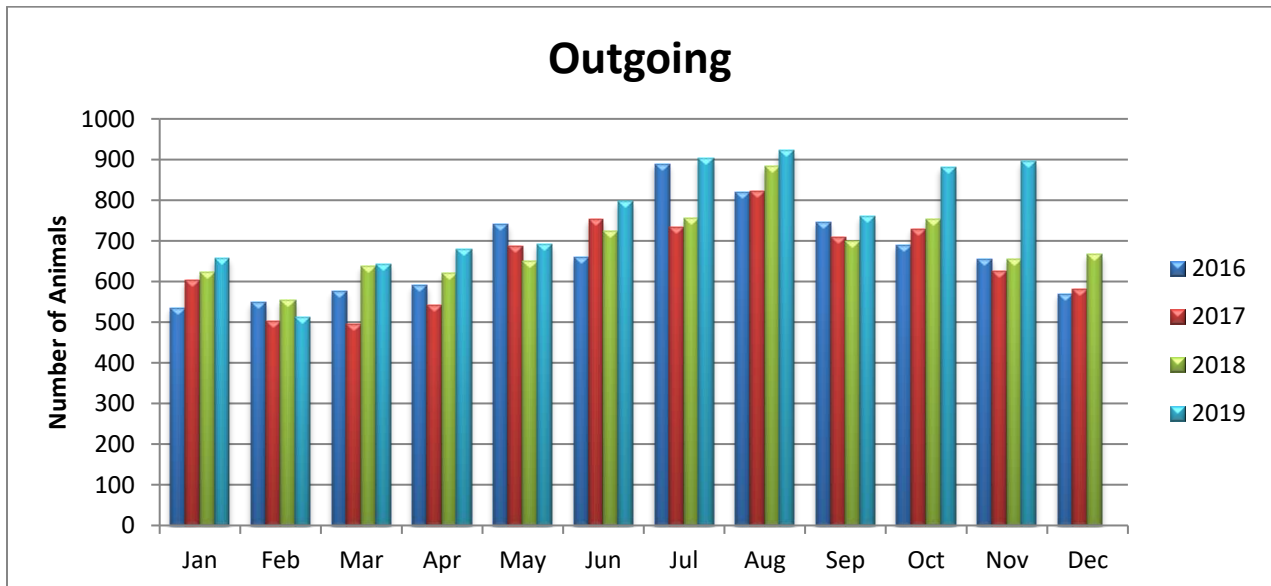

Outgoing Animals Monthly Comparison

Outgoing animals include: adoption, reclaim to owner, transfer to transfer partner