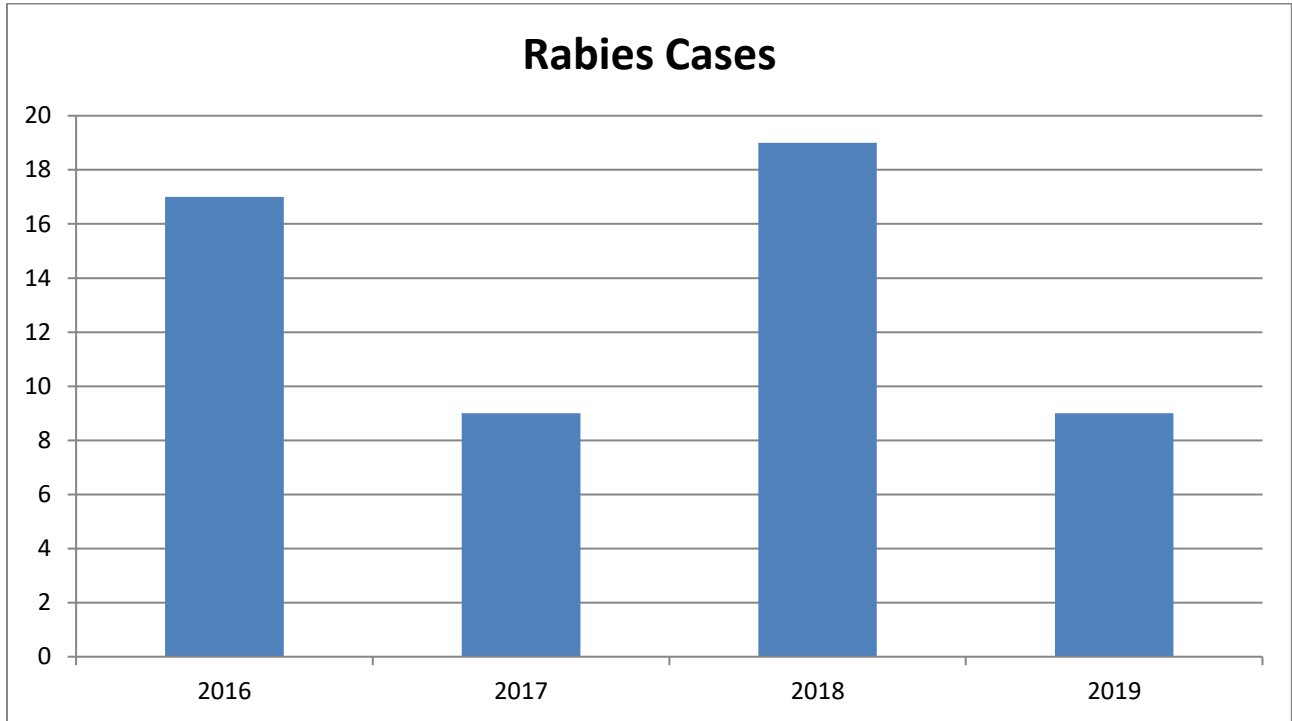

Wake County Rabies Statistics

During November 2019, there were 0 confirmed cases of rabies in Wake County. There have been a total of 9 confirmed cases of rabies in Wake County since January 1, 2019.