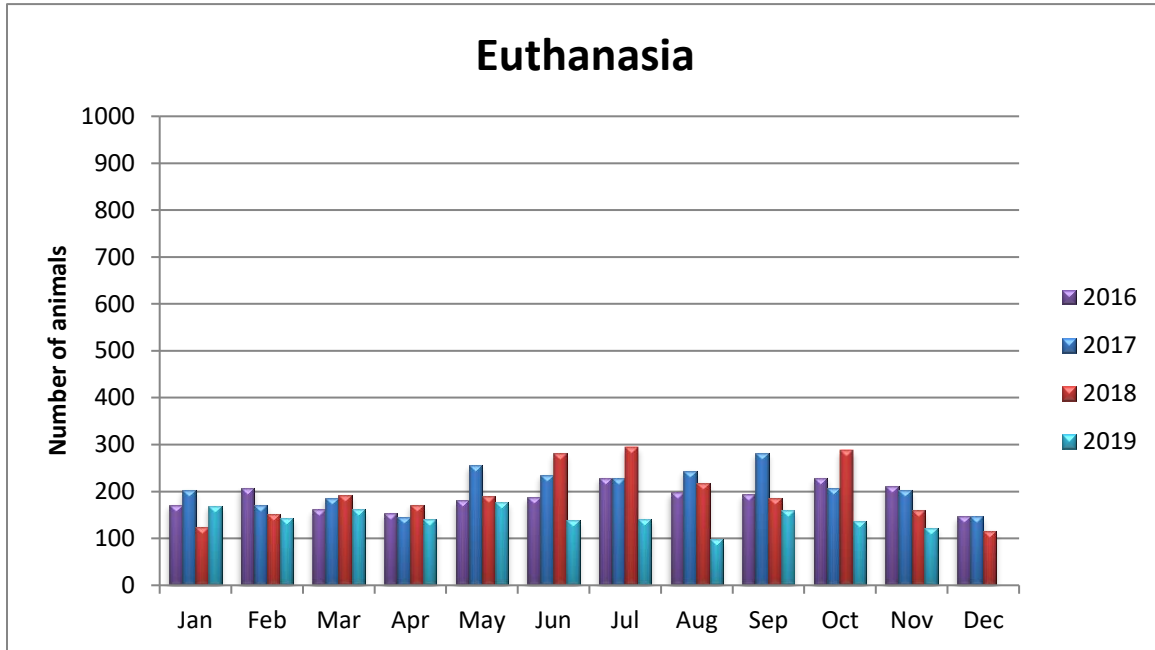

Euthanasia Monthly Comparison

Incoming animals may be euthanized for space, health or temperament. We also provide owner requested euthanasia to the public.

Wake County Animal Center Statistical Report

This report shows the current report month statistics and compares fiscal year to date statistics for the current fiscal year and the prior three fiscal years.

Wake County Animal Center Statistical Report

Date Range: July 1, 2019 - November 30, 2019						Date Prepared: 12/15/2019				
	YTD FY17	%	YTD FY18	%	YTD FY19	%	YTD FY20	%	MTD FY20	%
Intake Dog	2292		2036		2249		2302		448	
Intake Cat	2305		2505		2426		2496		447	
Intake Other	193		179		288		204		32	
Intake Total	4790		4720		4963		5002		927	
Adoption Dog	955	41.7%	791	38.9%	823	36.6%	923	40.1%	189	42.2%
Adoption Cat	927	40.2%	1025	40.9%	959	39.5%	1103	44.2%	256	57.3%
Adoption Other	60	31.1%	61	34.1%	95	33.0%	56	27.5%	4	12.5%
Adoption Total	1955	40.8%	1882	39.9%	1881	37.9%	2082	41.6%	449	48.4%
Transfer Dog	487	21.2%	499	24.5%	575	25.6%	607	26.4%	129	28.8%
Transfer Cat	747	32.4%	616	24.6%	593	24.4%	924	37.0%	150	33.6%
Transfer Other	58	30.1%	72	40.2%	127	44.1%	89	43.6%	16	50.0%
Transfer Total	1292	27.0%	1187	25.1%	1295	26.1%	1620	32.4%	295	31.8%
Reclaim Dog	489	21.3%	480	23.6%	480	21.3%	547	23.8%	114	25.4%
Reclaim Cat	71	3.1%	60	2.4%	93	3.8%	126	5.0%	38	8.5%
Reclaim Other	2	1.0%	14	7.8%	4	1.4%	5	2.5%	0	0.0%
Reclaim Total	562	11.7%	554	11.7%	568	11.4%	678	13.6%	152	16.4%
Euth Dog	374	16.3%	289	14.2%	325	14.5%	211	9.2%	37	8.3%
Euth Cat	635	27.5%	849	33.9%	771	31.8%	403	16.1%	80	17.9%
Euth Other	51	26.4%	27	15.1%	26	9.0%	42	20.6%	5	15.6%
Euth Total	1060	22.1%	1165	24.7%	1153	23.2%	656	13.1%	122	13.2%

	Total	%
Change in intake from FY19 to FY20	39	1%
Change in adoptions from FY19 to FY20	201	11%
Change in transfers from FY19 to FY20	325	25%
Change in euthanasia from FY19 to FY20	-497	-43%
Change in total cat live releases FY19 to FY20	508	30.9%
Change in total dog live releases FY19 to FY20	199	10.6%