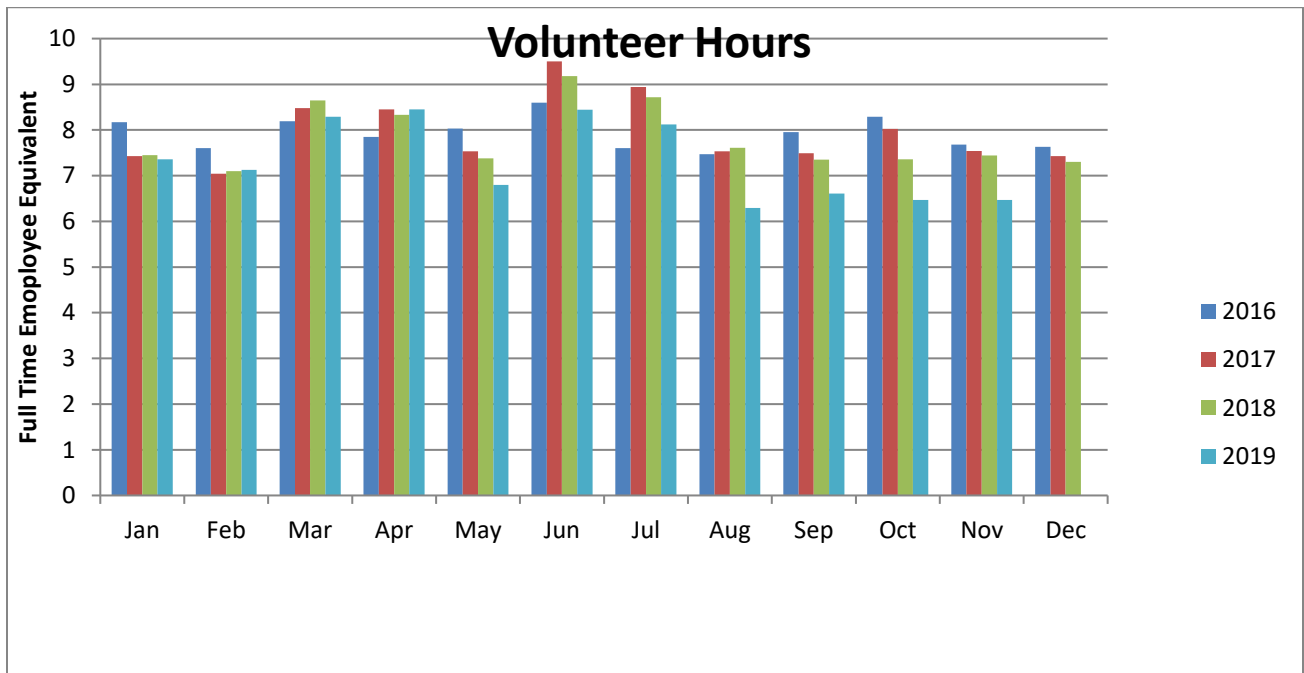

Wake County Animal Center Volunteer Program

Volunteers are an integral part of the Enrichment Program for the Wake County Animal Center. Their roles include dog walking, socialization of the animals, assisting at off-site events, cat cuddling and promoting our animals in the community, to just name a few.

To learn more about volunteering at the Wake County Animal Center, please visit our Volunteer Page on our website at: <http://www.wakegov.com/pets/volunteer>

Not everyone can come to the Animal Center to interact with our animals directly. If this is you, you can support our Animal Center by raising community awareness of the animals for adoption at the Wake County Animal Center, collecting donations of treats from your local community or making financial donations to support our Enrichment Program, advanced medical care and other needs of the animals in our care. More information can be found at: <http://www.wakegov.com/pets/donations>

During the month of November, 2019, our volunteers logged a total amount of hours equivalent to an additional 6.47 full time employees. WOW! That's a lot of enrichment for our animals!