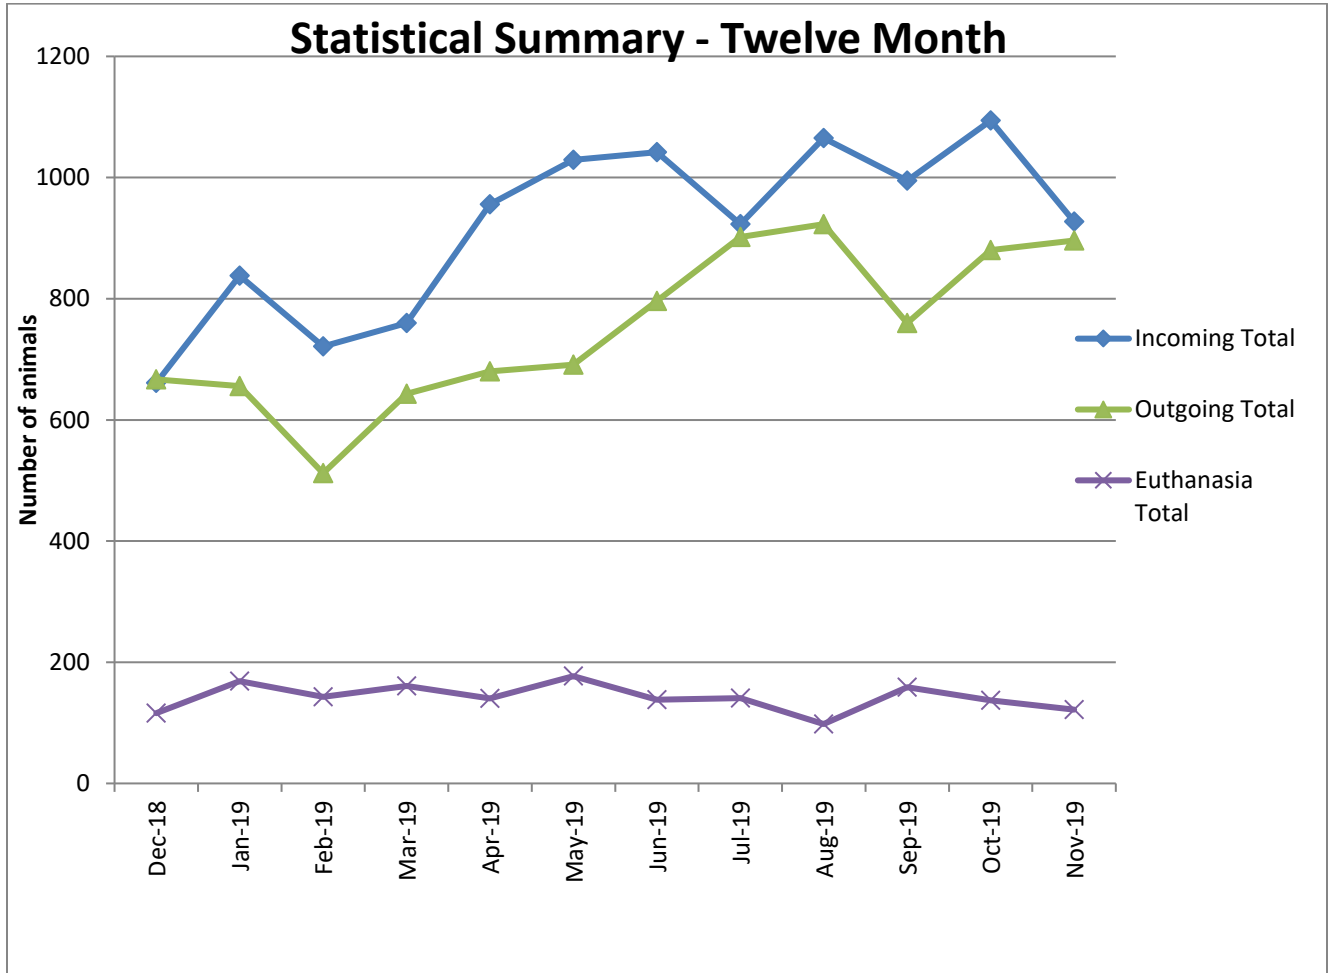

Animal Center Statistical Summary

This chart compares all of our incoming animals, outgoing animals (which includes adoption, reclaim by owner and transfer to transfer partners) and euthanasia.

Incoming Animals Monthly Comparison