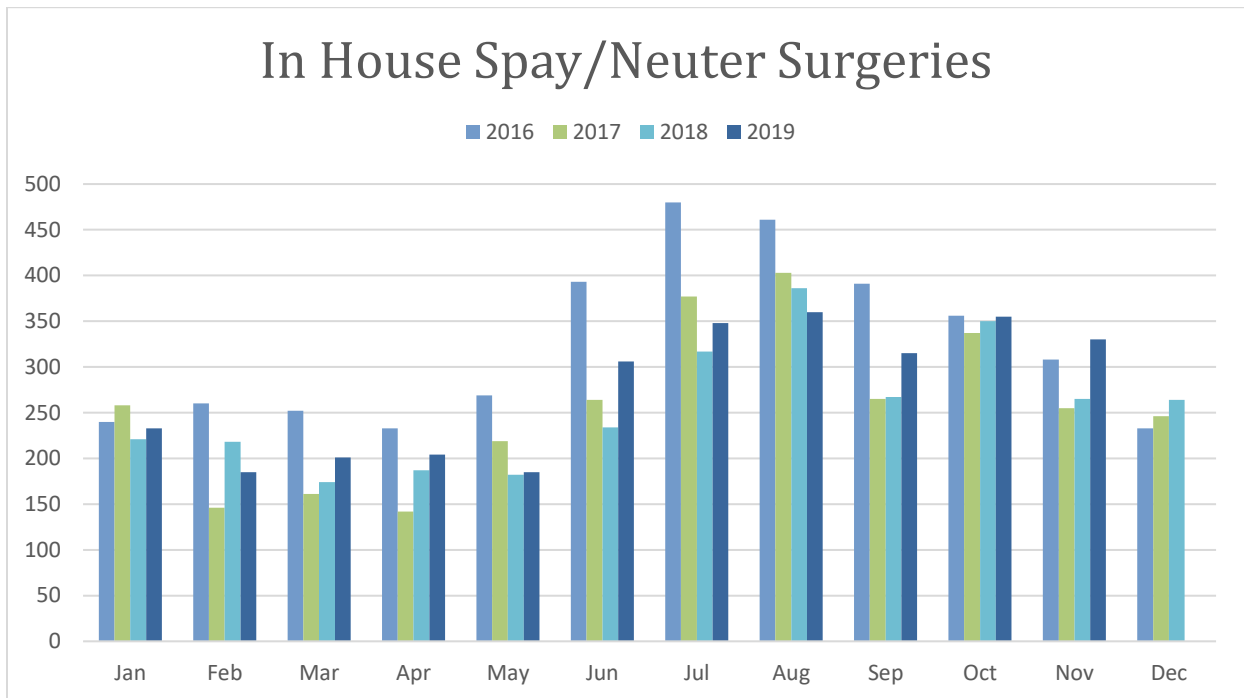

Wake County Animal Center Veterinary Program

Our Veterinary Program consists of a Chief Veterinarian, a Contract Surgeon and four veterinary technicians. This team is responsible for the overall medical care of all animals within the Wake County Animal Center.

Pet overpopulation is a major issue. One way to address this issue is to have your pets spayed or neutered. All dogs and cats adopted from the Wake County Animal Center are spayed or neutered prior to entering their new homes.

During November, 2019, 330 spay/neuter surgeries were performed at the Wake County Animal Center.