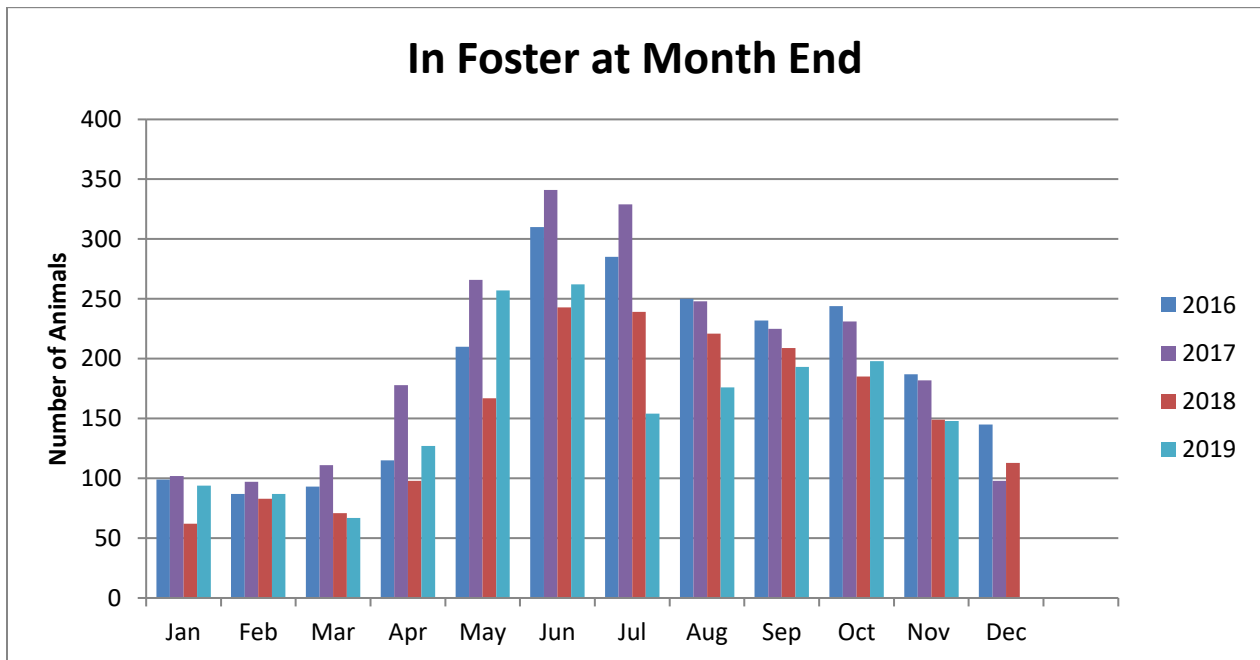

Wake County Animal Center Foster Program

Foster parents are crucial to the lifesaving efforts of the Wake County Animal Center. Foster parents save two lives when they choose to foster – the foster they welcome into their home as well as the pet who just got that spot in our facility. Fosters take on our neediest animals – our bottle feeder kittens, pets that need a kind hand for socialization, as well as our animals that need ongoing medical care. Foster parents provide a loving home that enables these pets to find their forever home.

To learn more about becoming a Foster parent at the Wake County Animal Center, please visit our Foster Page on our website at: <http://www.wakegov.com/pets/foster>

At the end of November, 2019, there were 148 animals in foster care. Animals in foster care that are available for adoption can be found on our Adoption Gallery at: <http://www.wakegov.com/pets/adoptions>