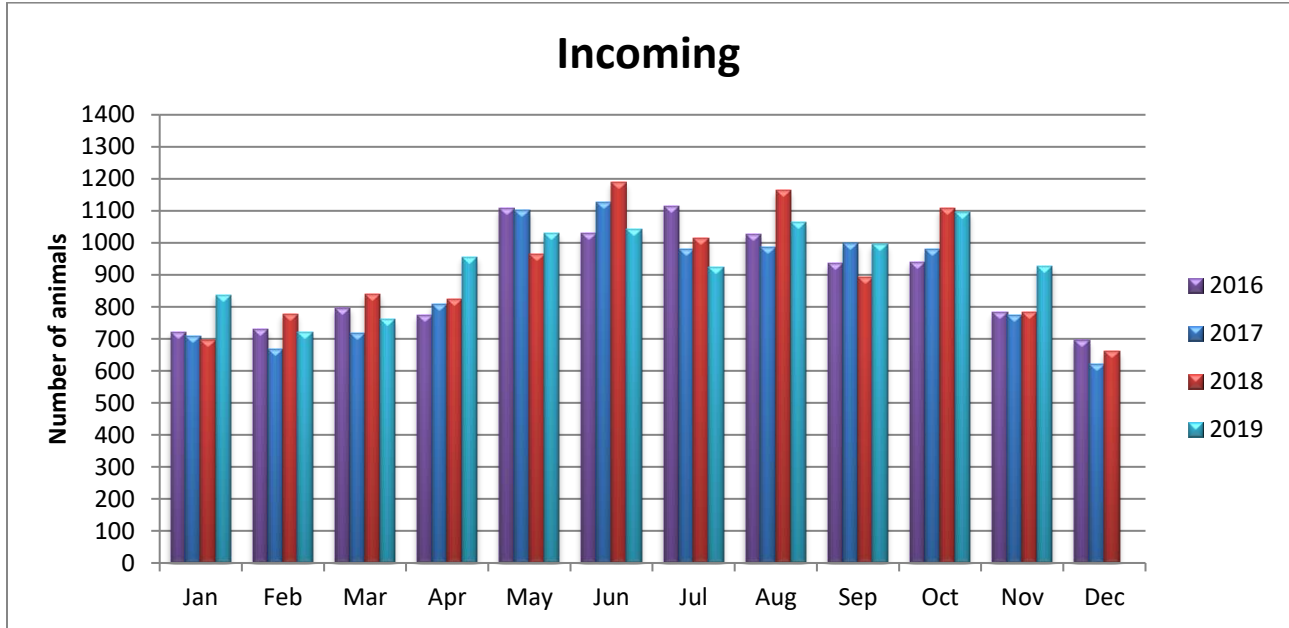

Incoming Animals Monthly Comparison

Incoming animals include all animals that enter the Wake County Animal Center either through our front desk or by Animal Control.