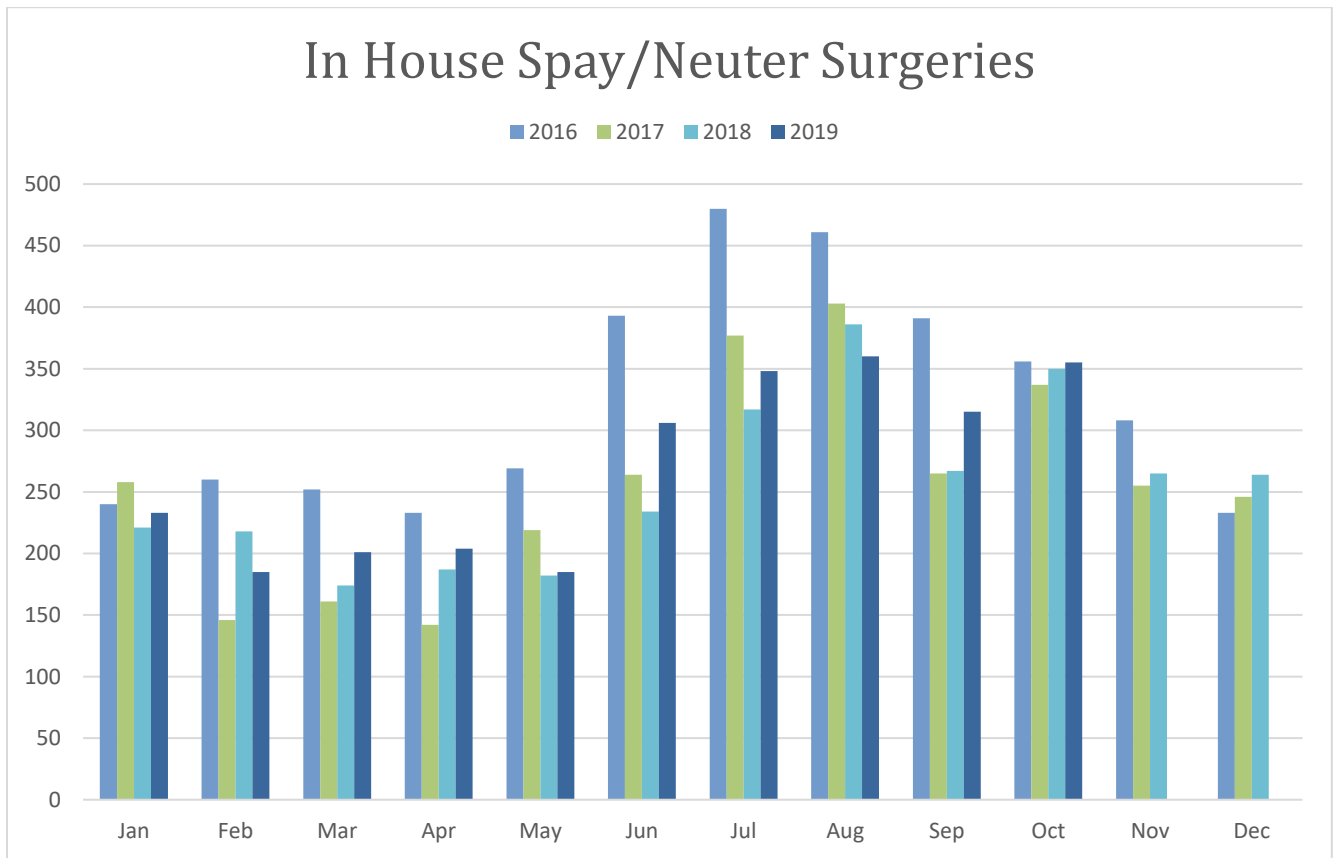

Wake County Animal Center Veterinary Program

Our Veterinary Program consists of a Chief Veterinarian, a Contract Surgeon and four veterinary technicians. This team is responsible for the overall medical care of all animals within the Wake County Animal Center.

Pet overpopulation is a major issue. One way to address this issue is to have your pets spayed or neutered. All dogs and cats adopted from the Wake County Animal Center are spayed or neutered prior to entering their new homes.

During October, 2019, 355 spay/neuter surgeries were performed at the Wake County Animal Center.