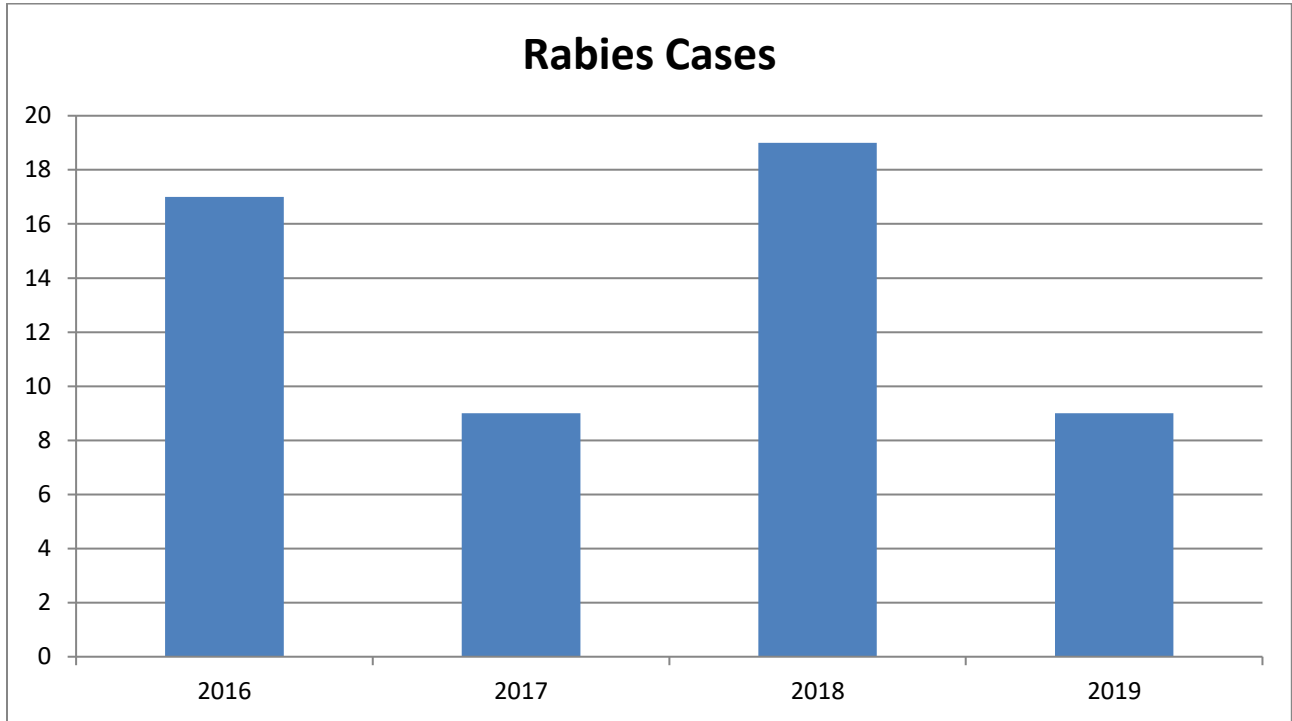

Wake County Rabies Statistics

During October 2019, there were 3 confirmed cases of rabies in Wake County. There have been a total of 9 confirmed cases of rabies in Wake County since January 1, 2019.