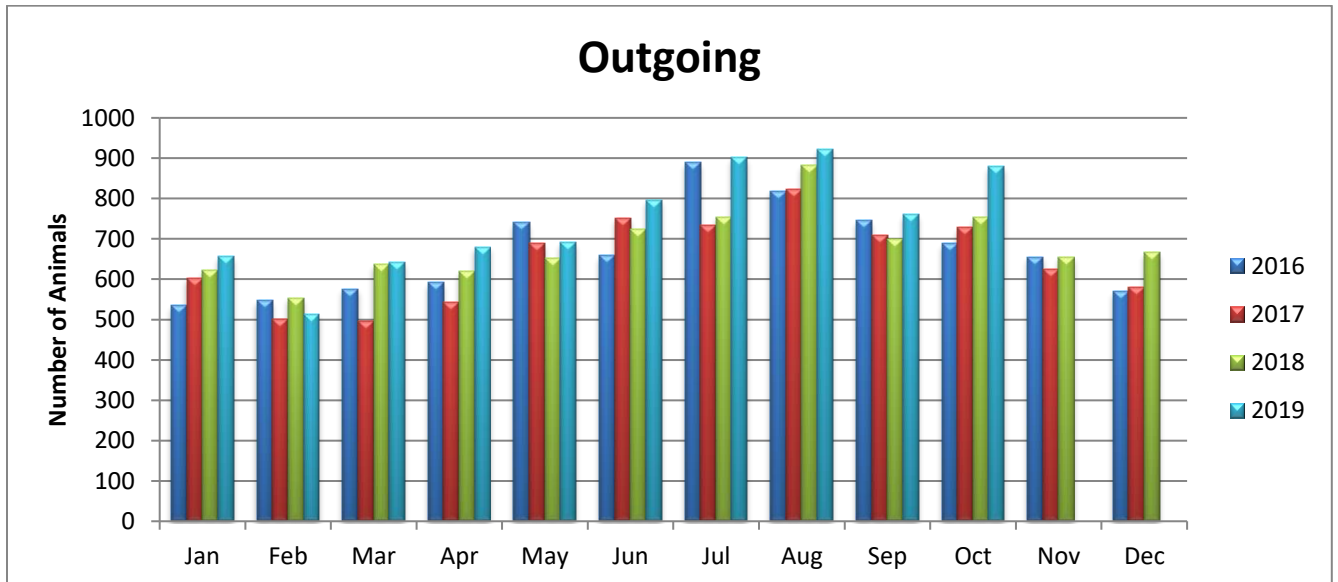

Outgoing Animals Monthly Comparison

Outgoing animals include: adoption, reclaim to owner, transfer to transfer partner