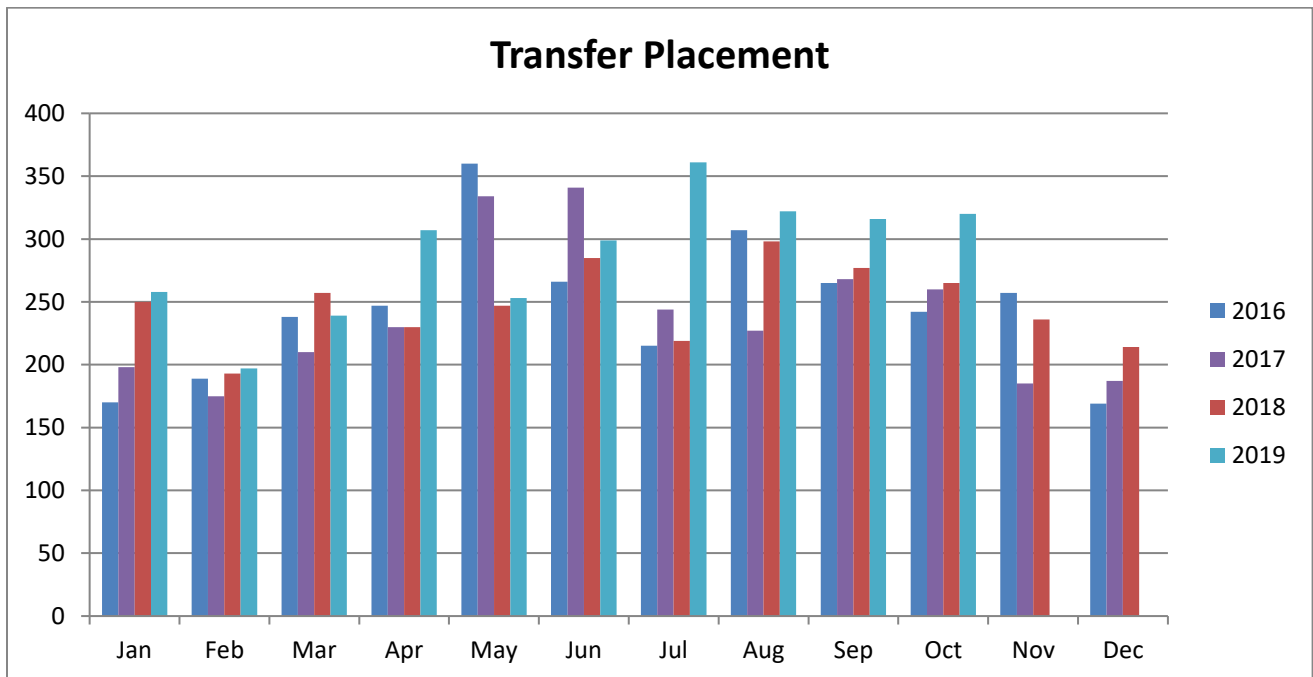

Wake County Animal Center Transfer Program

Transfer Partners pull animals from the Wake County Animal Center into their rescue programs. Our Transfer Partners are both near and far. We are fortunate to have many Transfer Partners to help us with placement of our animals, some that need extensive socialization, training or medical care. They enable us to save more lives.

To learn more about becoming a Transfer Partner for the Wake County Animal Center, please visit Transfer Program Page on our website at:

<http://www.wakegov.com/pets/transfer>

During October, 2019, 320 animals were transferred out of the Wake County Animal Center to our Transfer Partners.

Thank you to all of our Transfer Partners that pulled animals from the Wake County Animal Center in October, 2019. Every single transfer is important!