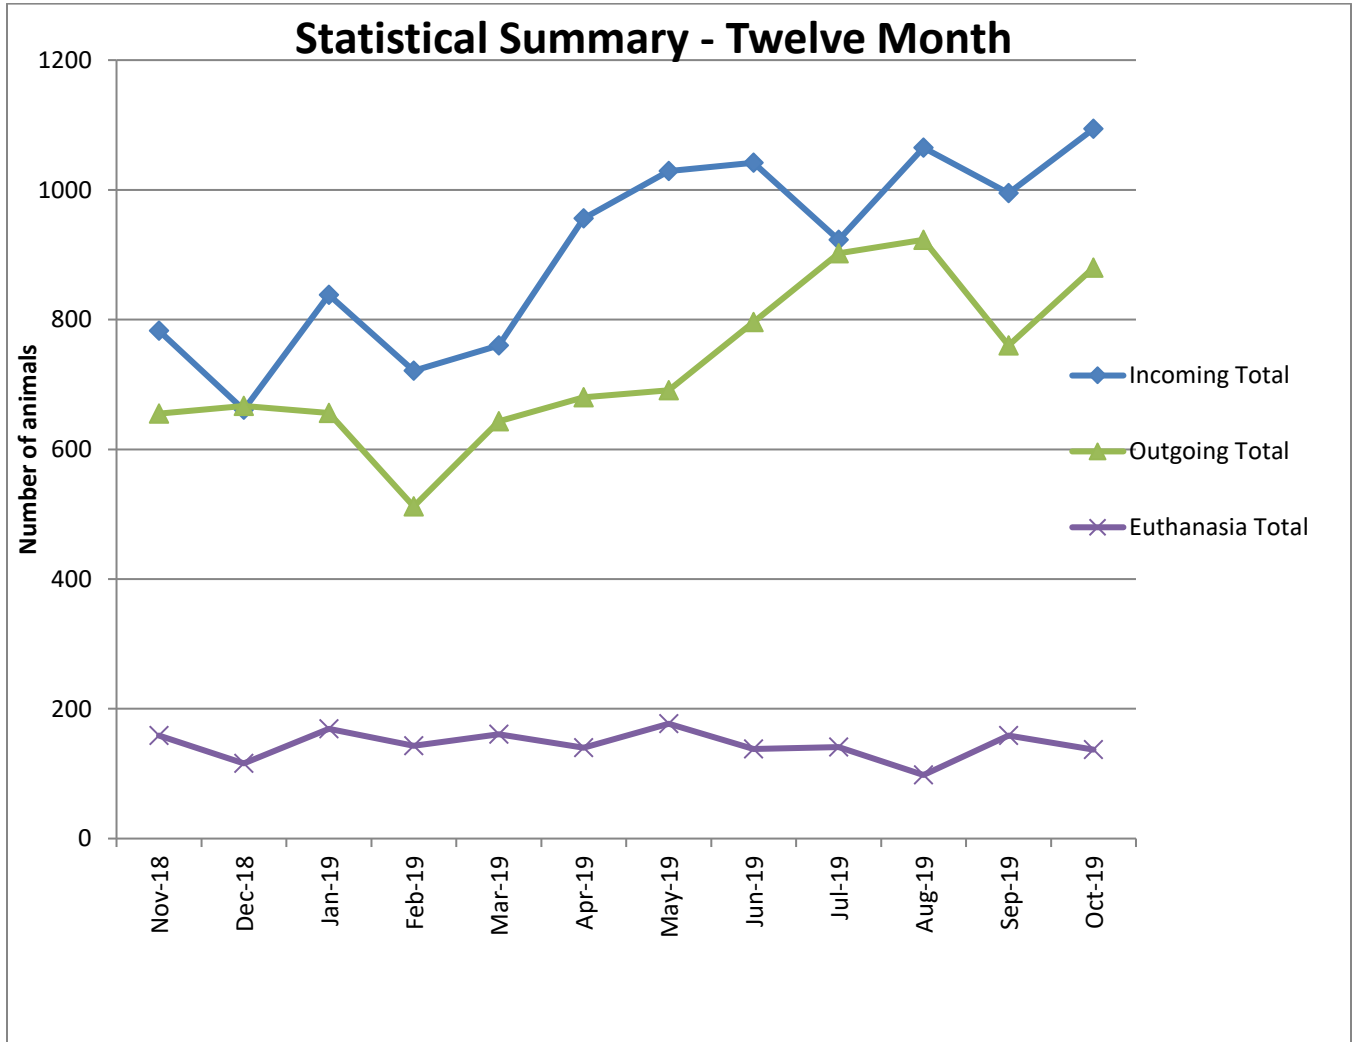

Animal Center Statistical Summary

This chart compares all of our incoming animals, outgoing animals (which includes adoption, reclaim by owner and transfer to transfer partners) and euthanasia.