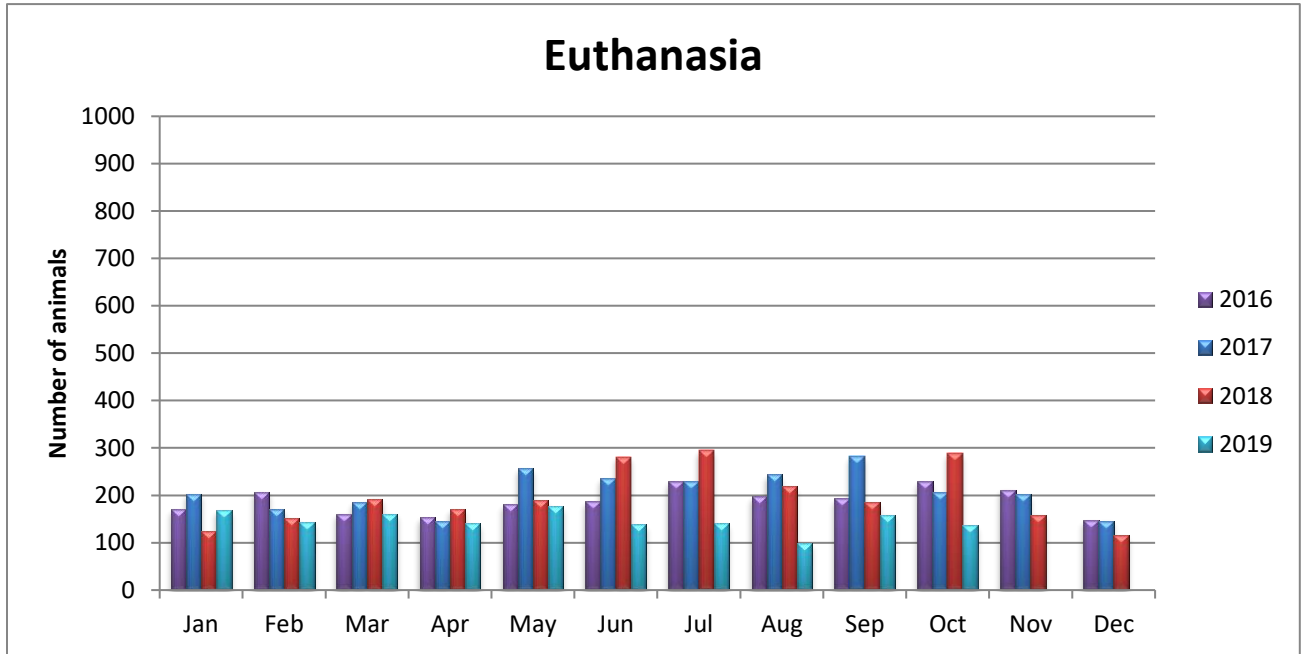

Euthanasia Monthly Comparison

Incoming animals may be euthanized for space, health or temperament. We also provide owner requested euthanasia to the public.

Wake County Animal Center Statistical Report

This report shows the current report month statistics and compares fiscal year to date statistics for the current fiscal year and the prior three fiscal years.

Wake County Animal Center Statistical Report

Date Range: July 1, 2019 - October 31, 2019						Date Prepared: 11/15/2019				
	YTD FY17	%	YTD FY18	%	YTD FY19	%	YTD FY20	%	MTD FY20	%
Intake Dog	1886		1667		1849		1854		484	
Intake Cat	1957		2130		2075		2049		565	
Intake Other	165		151		255		172		45	
Intake Total	4008		3948		4179		4075		1094	
Adoption Dog	800	42.4%	639	38.3%	680	36.8%	734	39.6%	210	43.4%
Adoption Cat	801	40.9%	857	40.2%	804	38.7%	847	41.3%	207	36.6%
Adoption Other	50	30.3%	51	33.8%	85	33.3%	52	30.2%	10	22.2%
Adoption Total	1651	41.2%	1547	39.2%	1569	37.5%	1633	40.1%	427	39.0%
Transfer Dog	379	20.1%	409	24.5%	482	26.1%	478	25.8%	89	18.4%
Transfer Cat	603	30.8%	537	25.2%	470	22.7%	774	37.8%	203	35.9%
Transfer Other	51	30.9%	55	36.4%	110	43.1%	73	42.4%	28	62.2%
Transfer Total	1033	25.8%	1001	25.4%	1062	25.4%	1325	32.5%	320	29.3%
Reclaim Dog	397	21.0%	384	23.0%	385	20.8%	433	23.4%	109	22.5%
Reclaim Cat	59	3.0%	49	2.3%	87	4.2%	88	4.3%	24	4.2%
Reclaim Other	1	0.6%	11	7.3%	4	1.6%	5	2.9%	0	0.0%
Reclaim Total	457	11.4%	444	11.2%	476	11.4%	526	12.9%	133	12.2%
Euth Dog	288	15.3%	226	13.6%	274	14.8%	174	9.4%	52	10.7%
Euth Cat	514	26.3%	711	33.4%	668	32.2%	323	15.8%	80	14.2%
Euth Other	47	28.5%	26	17.2%	51	20.0%	37	21.5%	5	11.1%
Euth Total	849	21.2%	963	24.4%	993	23.8%	534	13.1%	137	12.5%

	Total	%
Change in intake from FY19 to FY20	-104	-2%
Change in adoptions from FY19 to FY20	64	4%
Change in transfers from FY19 to FY20	263	25%
Change in euthanasia from FY19 to FY20	-459	-46%
Change in total cat live releases FY19 to FY20	348	25.6%
Change in total dog live releases FY19 to FY20	98	6.3%