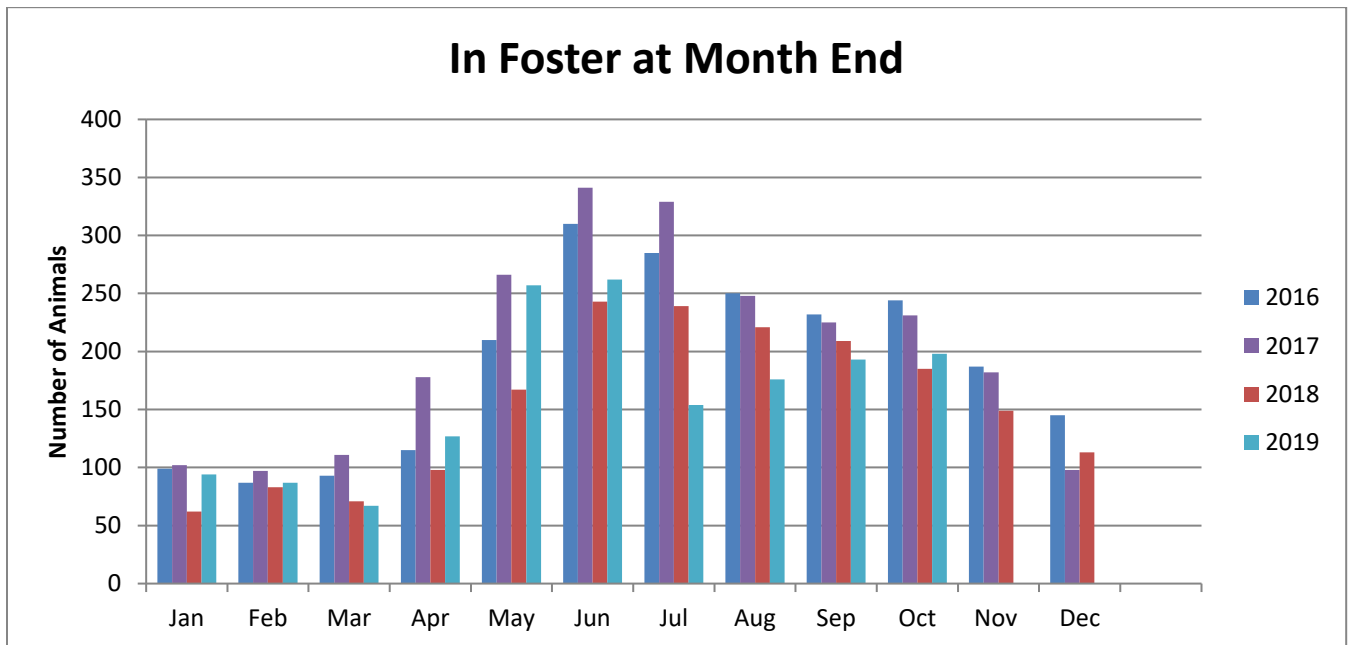

Wake County Animal Center Foster Program

Foster parents are crucial to the lifesaving efforts of the Wake County Animal Center. Foster parents save two lives when they choose to foster – the foster they welcome into their home as well as the pet who just got that spot in our facility. Fosters take on our neediest animals – our bottle feeder kittens, pets that need a kind hand for socialization, as well as our animals that need ongoing medical care. Foster parents provide a loving home that enables these pets to find their forever home.

To learn more about becoming a Foster parent at the Wake County Animal Center, please visit our Foster Page on our website at: <http://www.wakegov.com/pets/foster>

At the end of October, 2019, there were 198 animals in foster care. Animals in foster care that are available for adoption can be found on our Adoption Gallery at: <http://www.wakegov.com/pets/adoptions>