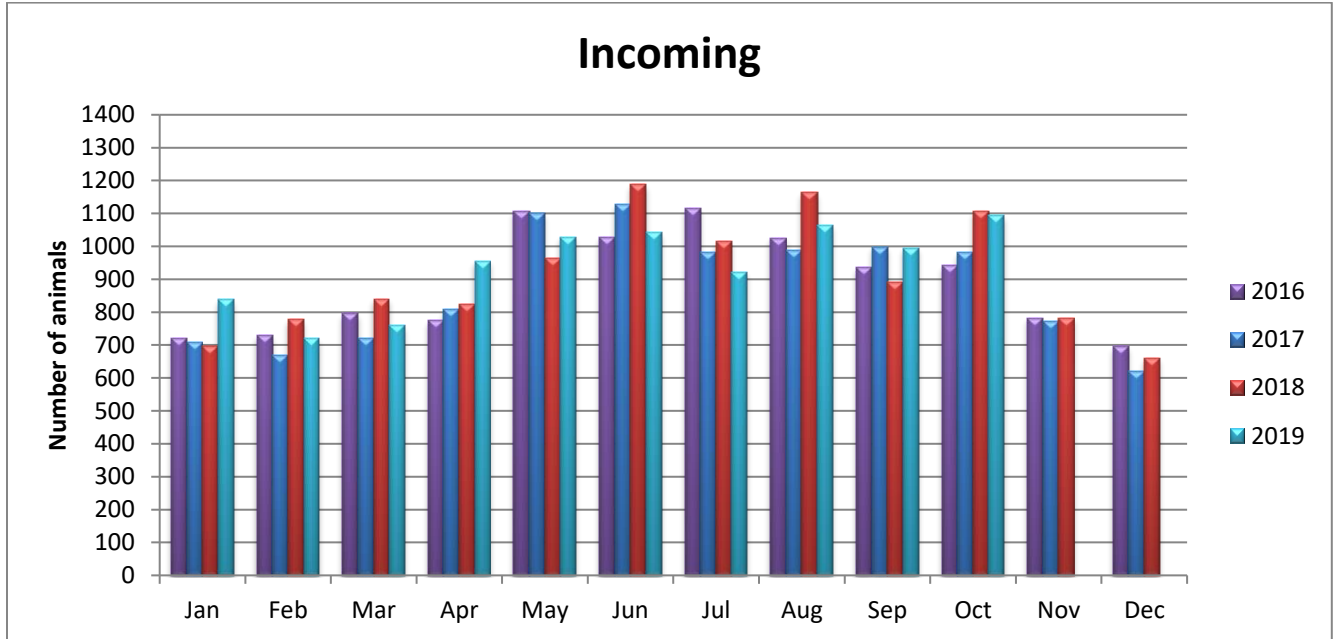

Incoming Animals Monthly Comparison

Incoming animals include all animals that enter the Wake County Animal Center either through our front desk or by Animal Control.