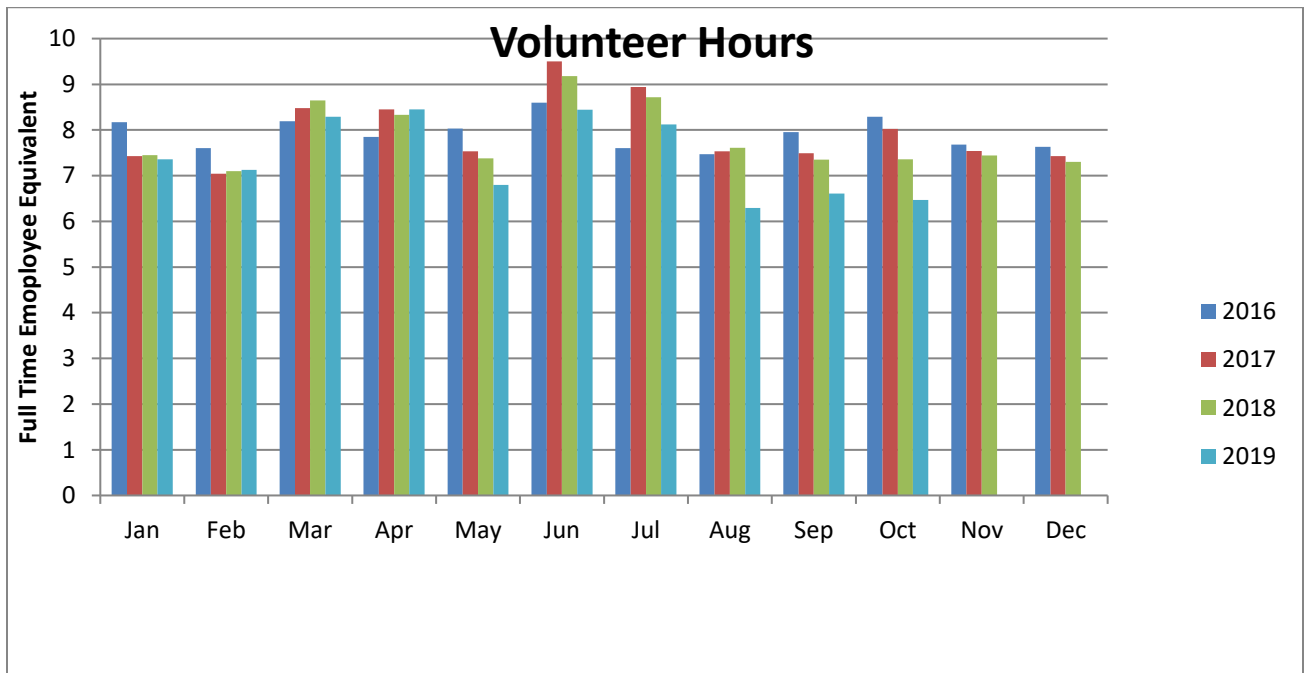

Wake County Animal Center Volunteer Program

Volunteers are an integral part of the Enrichment Program for the Wake County Animal Center. Their roles include dog walking, socialization of the animals, assisting at off-site events, cat cuddling and promoting our animals in the community, to just name a few.

To learn more about volunteering at the Wake County Animal Center, please visit our Volunteer Page on our website at: <http://www.wakegov.com/pets/volunteer>

Not everyone can come to the Animal Center to interact with our animals directly. If this is you, you can support our Animal Center by raising community awareness of the animals for adoption at the Wake County Animal Center, collecting donations of treats from your local community or making financial donations to support our Enrichment Program, advanced medical care and other needs of the animals in our care. More information can be found at: <http://www.wakegov.com/pets/donations>

During the month of October, 2019, our volunteers logged a total amount of hours equivalent to an additional 6.47 full time employees. WOW! That's a lot of enrichment for our animals!