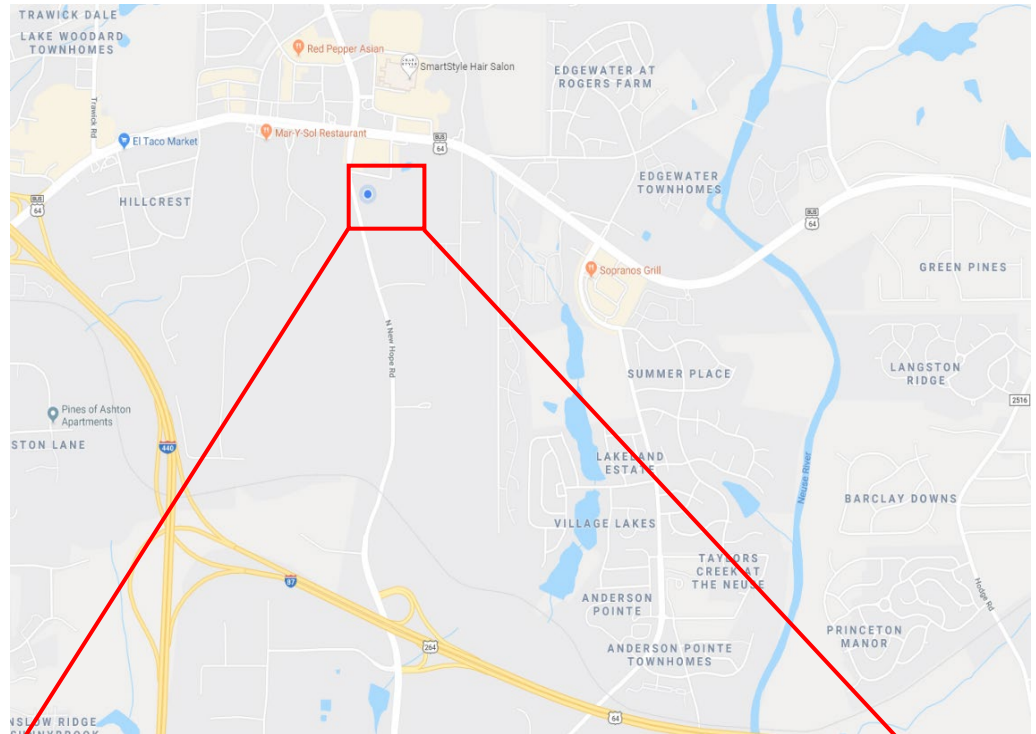

Board of Elections Operations Center Directions and Parking

The Wake County Board of Elections is now located at **1200 N. New Hope Rd. Raleigh NC 27610**

Northbound Directions

1. Travel north on N. New Hope Rd. past I-87
2. Before reaching New Bern Ave., turn right into the parking lot.

Eastbound Directions

1. Travel east on New Bern Ave./I-64.
2. Travel past Corporation Pkwy.
3. Turn right onto N. New Hope Rd.
4. Turn left into the parking lot.

Parking is available in the front lot. You can turn into the lot from N. New Hope Rd.